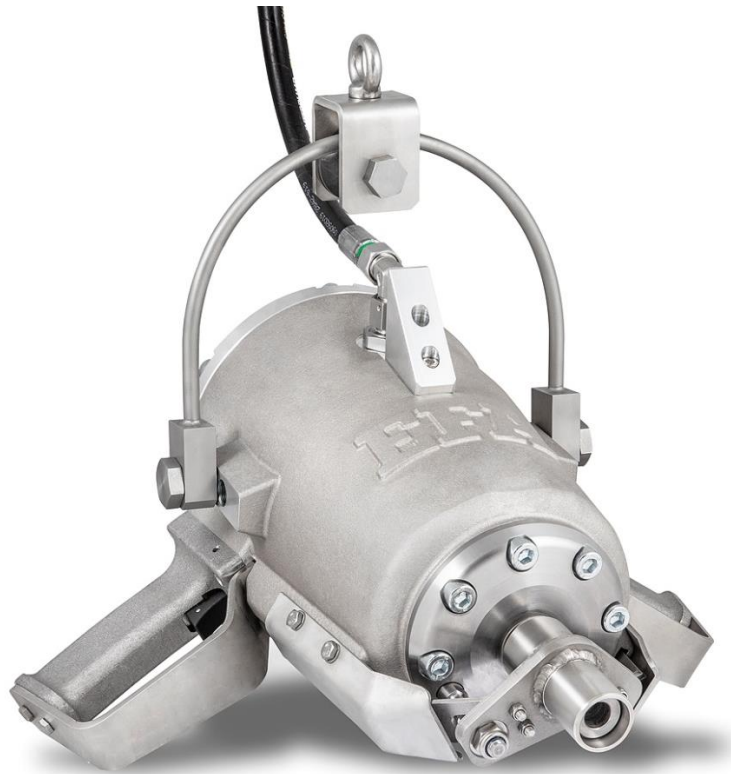

Spare parts list

Stuning device VB 316

130109671

Schmid und Wezel GmbH
Maschinenfabrik
Maybachstrasse 2
D-75433 Maulbronn
Tel. +49 7043 1020
Fax +49 7043 10278
E-mail: efa-verkauf@efa-germany.de
www.efa-germany.com

Spare parts list stunning device VB 316 (130109671)

Stunning device VB 316 (130109671)			
Item no.	Part number	Part description	Quantity
1	001304504	Hexagon nut	1
2	001304501	Hexagon nut	4
3	007013628	Safety bushing, complete	1
4	003014640	Guide pin	1
5	001318317	Compression spring	1
6	003014192	Bushing	1
7	003013627	Cushion cap	2
8	003013626	Cushion	1
9	003014660	Guide pipe	1
10	001312739	O-ring	1
11	001312629	O-ring	1
12	003013583	Piston	1
13	001317761	O-ring	1
14	007014638	Housing cpl.	1
15	001312697	O-ring	4
16	007013632	Handle, complete	2
17	001326021	Cylinder head screw	12
18	001325907	Hexagon screw	12
19	003013903	Hoop guard	2
20	001317604	Washer	8
21	003014637	Deflector lateral	2
22	003014639	Base plate	1
23	001327400	Cylinder head screw	8
24	003014001	Trigger lever	2
25	003014268	Guard	1
26	001326013	Cylinder head screw	2
27	003014485	Screw fitting	1
28	001312647	O-ring	1
29	003014486	Nut	1
30	001609616	Adjustable elbow union	1
31	001608491	Hydraulics hose	1
32	001608494	Seal	1
33	001608492	Plug-in grommet	1
34	007014636	Suspension, complete	1
35	007013878	Crane trolley, complete	1
36	003014635	Axis	2
37	001327401	Cylinder head screw	6
38	001317006	Spring washer	6
39	001312703	O-ring	1
40	003013647	Air deflector hood	1
41	007015254	Cover, complete	1
42	001312711	O-ring	1
43	001610934	Straight screw connection	1
44	007013577	Valve slide, complete	1
45	001610932	3/2-way valve	1
46	001610936	Sound absorber	1
47	001326015	Cylinder head screw	2
48	001610935	T-rotary fitting	2
49	001312704	O-ring	1
50	001312611	O-ring	1