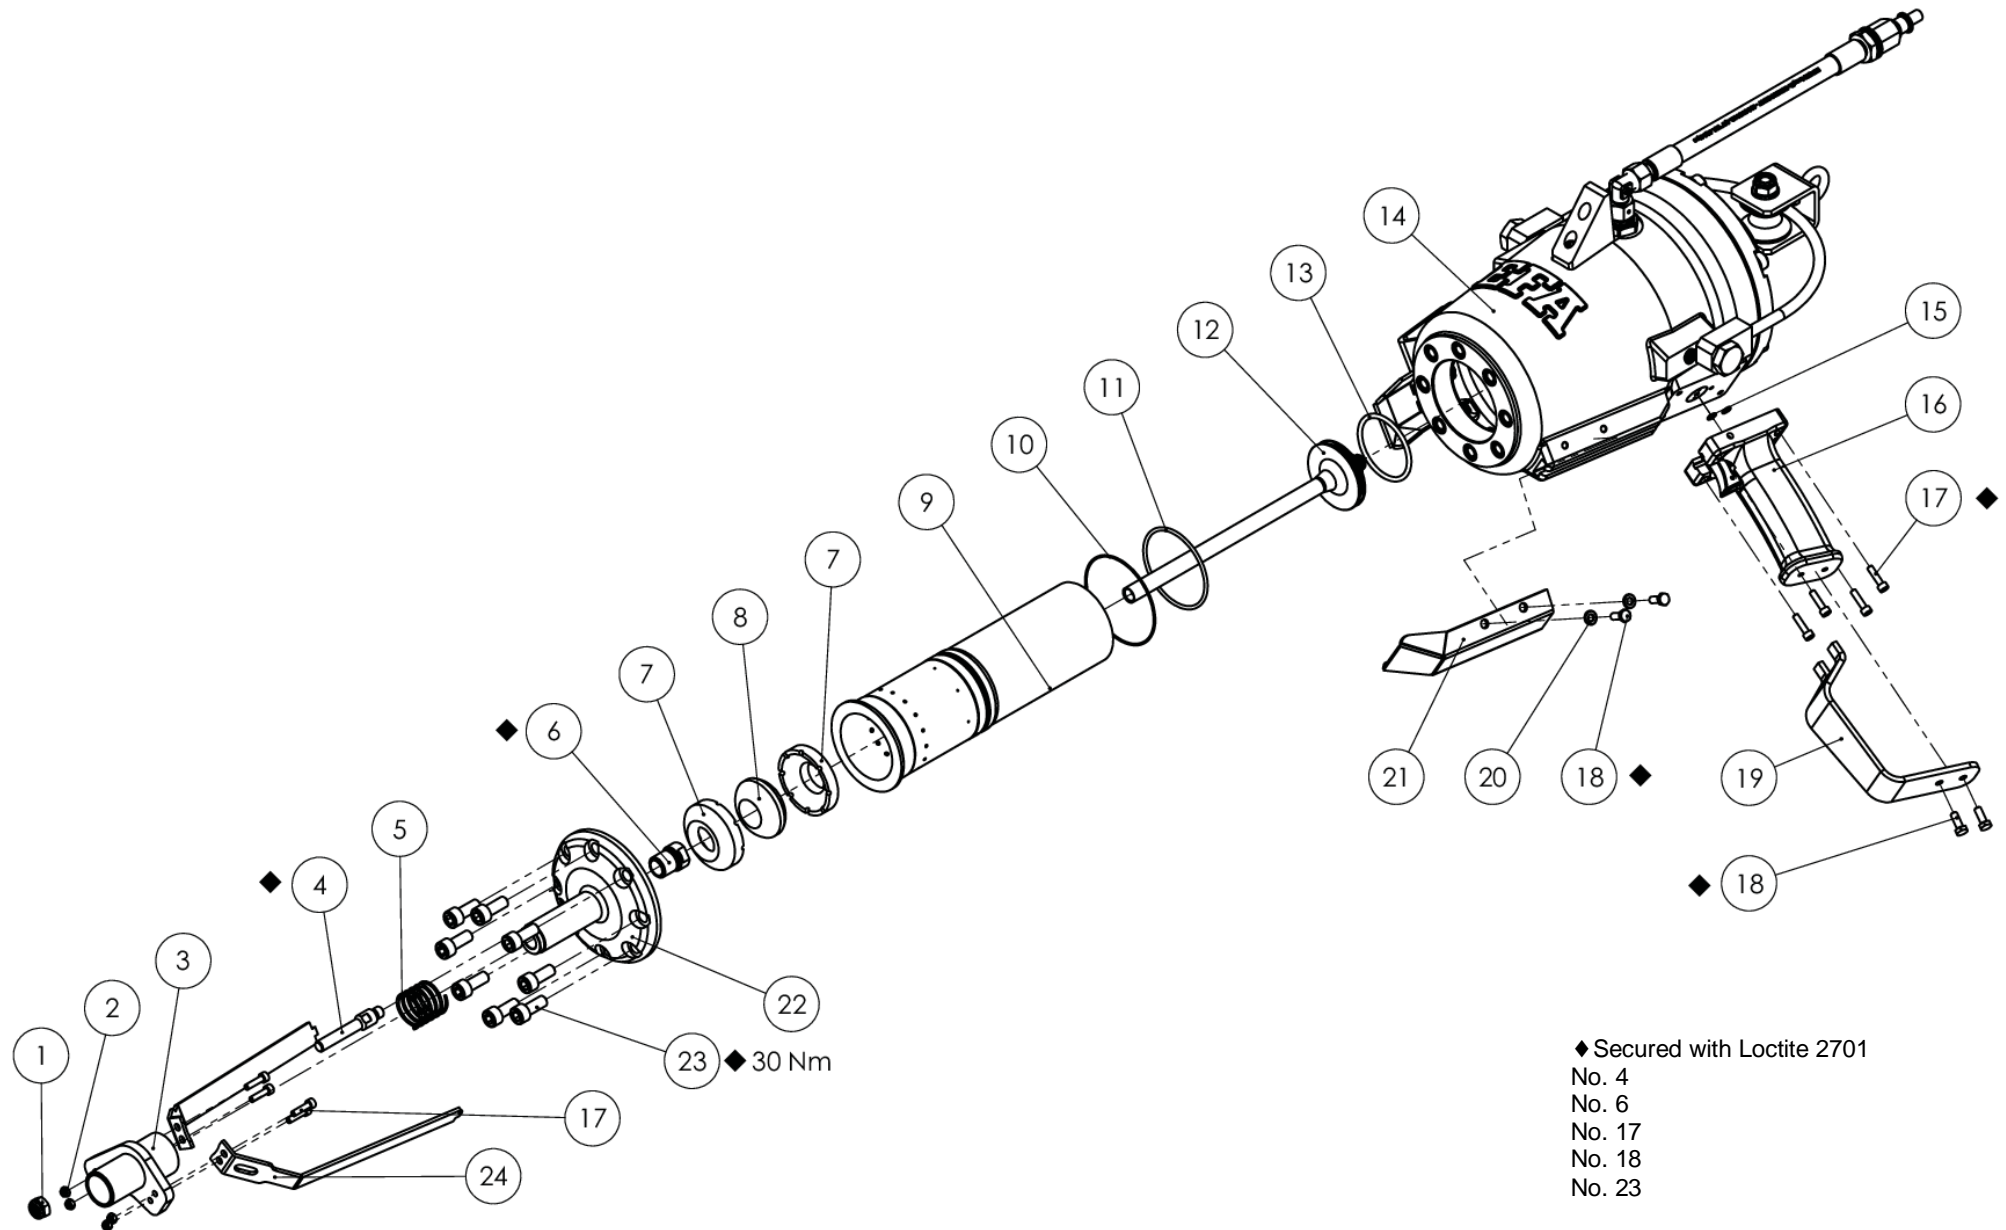

Spare parts list stunning device VB 316 (130109671)

 Stunning device VB 316 (130109671)			
Item no.	Part number	Part description	Quantity
1	001304504	Hexagon nut	1
2	001304501	Hexagon nut	4
3	007013628	Safety bushing, complete	1
4	003014640	Guide pin	1
5	001318317	Compression spring	1
6	003014192	Bushing	1
7	003013627	Cushion cap	2
8	003013626	Cushion	1
9	003014660	Guide pipe	1
10	001312739	O-ring	1
11	001312629	O-ring	1
12	003013583	Piston	1
13	001317761	O-ring	1
14	007014638	Housing cpl.	1
15	001312697	O-ring	4
16	007013632	Handle, complete	2
17	001326021	Cylinder head screw	12
18	001325907	Hexagon screw	12
19	003013903	Hoop guard	2
20	001317604	Washer	8
21	003014637	Deflector lateral	2
22	003014639	Base plate	1
23	001327400	Cylinder head screw	8
24	003014001	Trigger lever	2
25	003014268	Guard	1
26	001326013	Cylinder head screw	2
27	003014485	Screw fitting	1
28	001312647	O-ring	1
29	003014486	Nut	1
30	001609616	Adjustable elbow union	1
31	001608491	Hydraulics hose	1
32	001608494	Seal	1
33	001608492	Plug-in grommet	1
34	007014636	Suspension, complete	1
35	007013878	Crane trolley, complete	1
36	003014635	Axis	2
37	001327401	Cylinder head screw	6
38	001317006	Spring washer	6
39	001312703	O-ring	1
40	003013647	Air deflector hood	1
41	007015254	Cover, complete	1
42	001312711	O-ring	1
43	001610934	Straight screw connection	1
44	007013577	Valve slide, complete	1
45	001610932	3/2-way valve	1
46	001610936	Sound absorber	1
47	001326015	Cylinder head screw	2
48	001610935	T-rotary fitting	2
49	001312704	O-ring	1
50	001312611	O-ring	1

Spare parts list stunning device VB 316 (130109671)

Spare parts list stunning device VB 316 (130109671)

- ◆ Secured with Loctite 2701
- No. 26
- No. 29
- No. 36
- No. 43
- No. 46
- No. 48
- No. 52

Connection of the hose line 001610914
 L1= 260 / A – connection 3 no. 45
 L2= 260 / B – connection 10 no. 45
 L3= 130 / A – B
 L4= 140 / C – connection 2 no. 45
 L5= 340 / D – connection 12 no. 45