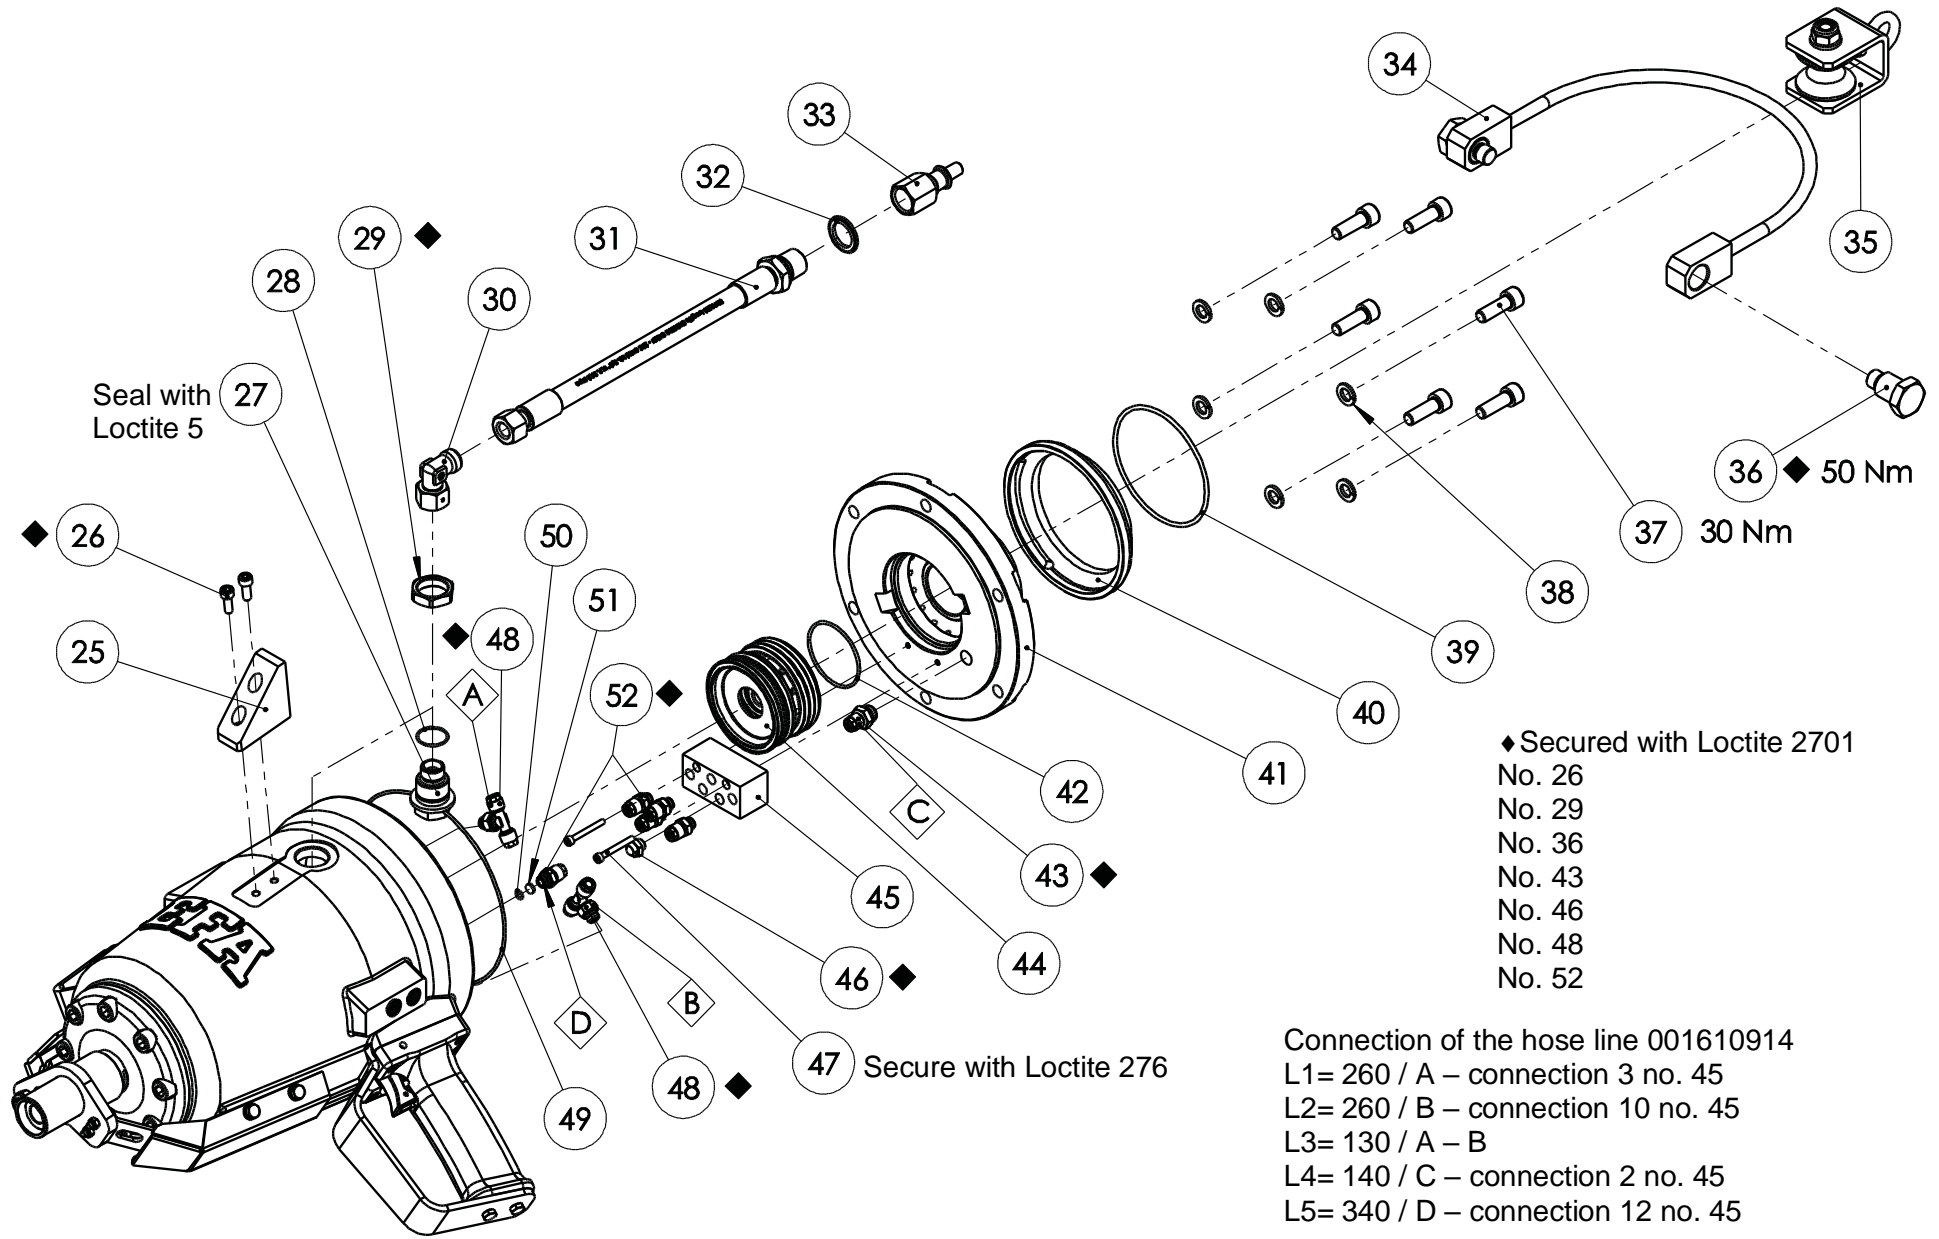

Spare parts list stunning device VB 316 (130109671)

 Stunning device VB 316 (130109671)			
Item no.	Part number	Part description	Quantity
1	001304504	Hexagon nut	1
2	001304501	Hexagon nut	4
3	007013628	Safety bushing, complete	1
4	003014640	Guide pin	1
5	001318317	Compression spring	1
6	003014192	Bushing	1
7	003013627	Cushion cap	2
8	003013626	Cushion	1
9	003014660	Guide pipe	1
10	001312739	O-ring	1
11	001312629	O-ring	1
12	003013583	Piston	1
13	001317761	O-ring	1
14	007014638	Housing cpl.	1
15	001312697	O-ring	4
16	007013632	Handle, complete	2
17	001326021	Cylinder head screw	12
18	001325907	Hexagon screw	12
19	003013903	Hoop guard	2
20	001317604	Washer	8
21	003014637	Deflector lateral	2
22	003014639	Base plate	1
23	001327400	Cylinder head screw	8
24	003014001	Trigger lever	2
25	003014268	Guard	1
26	001326013	Cylinder head screw	2
27	003014485	Screw fitting	1
28	001312647	O-ring	1
29	003014486	Nut	1
30	001609616	Adjustable elbow union	1
31	001608491	Hydraulics hose	1
32	001608494	Seal	1
33	001608492	Plug-in grommet	1
34	007014636	Suspension, complete	1
35	007013878	Crane trolley, complete	1
36	003014635	Axis	2
37	001327401	Cylinder head screw	6
38	001317006	Spring washer	6
39	001312703	O-ring	1
40	003013647	Air deflector hood	1
41	007015254	Cover, complete	1
42	001312711	O-ring	1
43	001610934	Straight screw connection	1
44	007013577	Valve slide, complete	1
45	001610932	3/2-way valve	1
46	001610936	Sound absorber	1
47	001326015	Cylinder head screw	2
48	001610935	T-rotary fitting	2
49	001312704	O-ring	1
50	001312611	O-ring	1

Spare parts list stunning device VB 316 (130109671)

Spare parts list stunning device VB 316 (130109671)

- ◆ Secured with Loctite 2701
- No. 26
- No. 29
- No. 36
- No. 43
- No. 46
- No. 48
- No. 52

Connection of the hose line 001610914
 L1= 260 / A – connection 3 no. 45
 L2= 260 / B – connection 10 no. 45
 L3= 130 / A – B
 L4= 140 / C – connection 2 no. 45
 L5= 340 / D – connection 12 no. 45