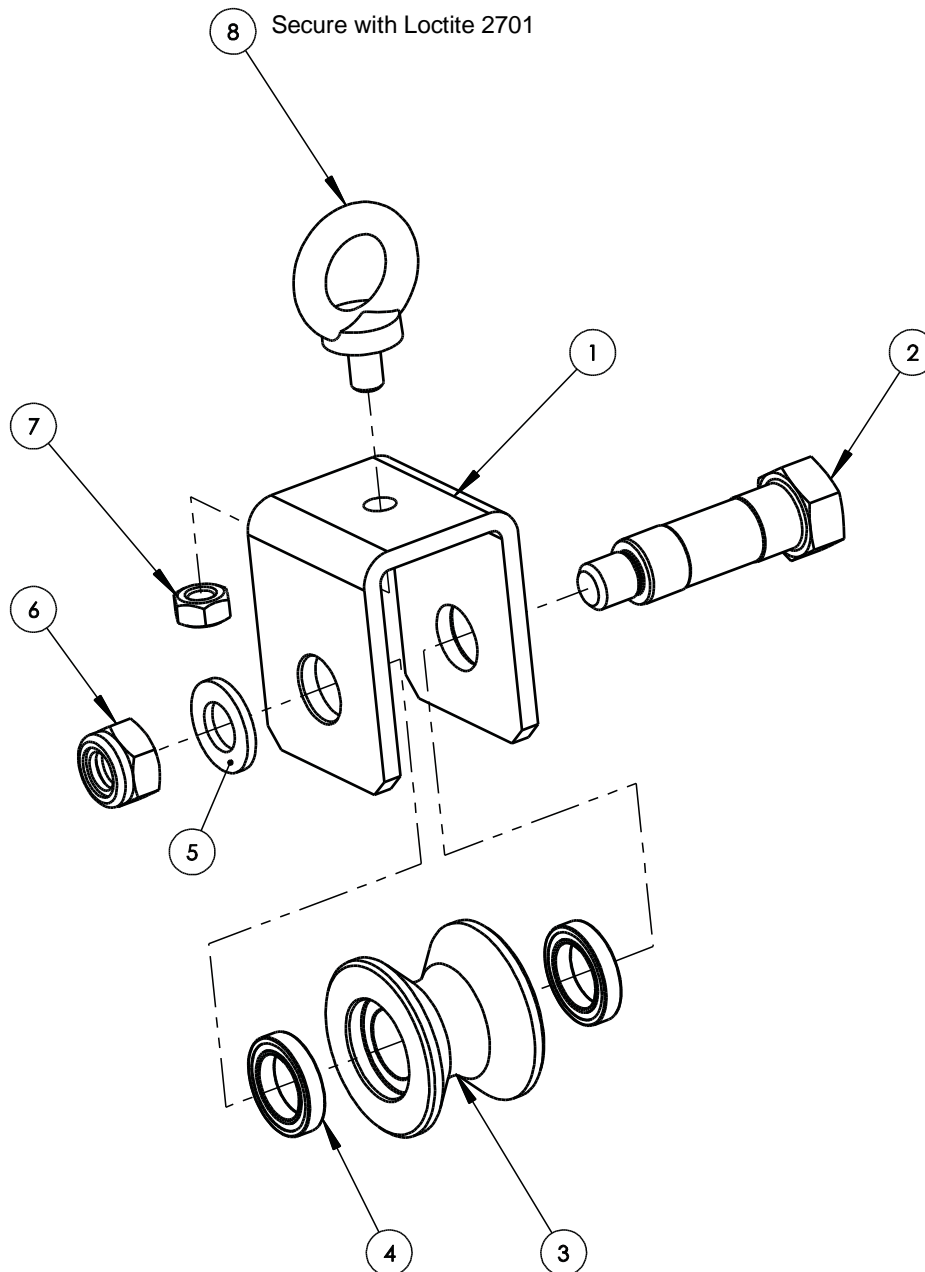

Spare parts list stunning device VB 316 (130109671)

		Crane trolley (007013878)	
Item no.	Part number	Part description	Quantity
1	003013875	Base bracket	1
2	003013877	Axis	1
3	003013874	Support roller	1
4	001346103	Deep-groove ball bearing	2
5	001317607	Washer	1
6	001304507	Hexagon nut	1
7	001304616	Hexagon nut	1
8	001324412	Eyebolt	1