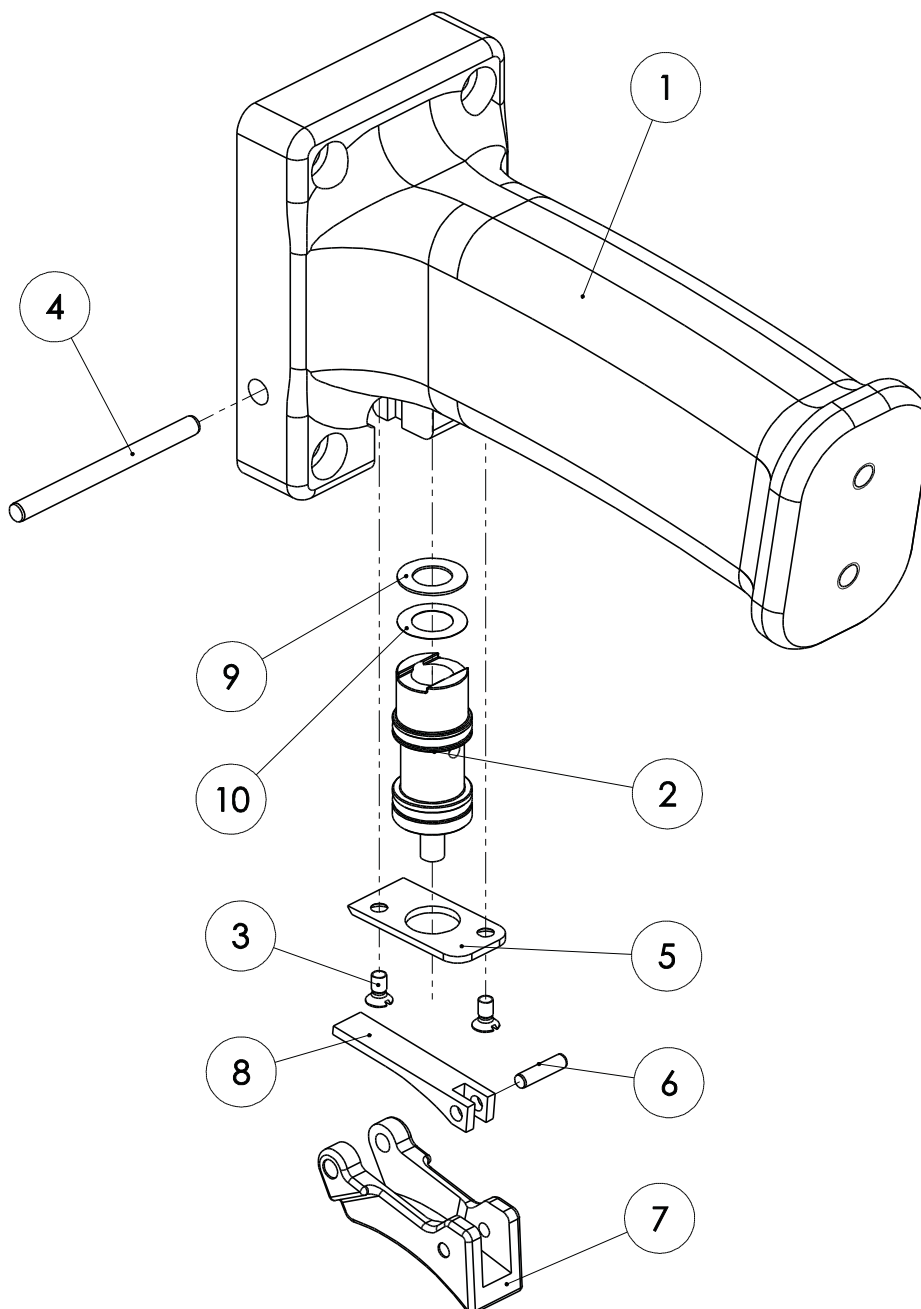

Spare parts list stunning device VB 316 (130109671)

Spare parts list stunning device VB 316 (130109671)

- ◆ Secured with Loctite 2701
- No. 26
- No. 29
- No. 36
- No. 43
- No. 46
- No. 48
- No. 52

Connection of the hose line 001610914
 L1= 260 / A – connection 3 no. 45
 L2= 260 / B – connection 10 no. 45
 L3= 130 / A – B
 L4= 140 / C – connection 2 no. 45
 L5= 340 / D – connection 12 no. 45

Spare parts list stunning device VB 316 (130109671)

Item no.	Part number	Part description	Quantity
1	003013632	Handle	1
2	001608405	Directional valve	1
3	001326425	Countersunk screw	2
4	001307228	Cylindrical pin	1
5	003013642	Plate	1
6	001307216	Cylindrical pin	1
7	003013607	Trigger	1
8	003013633	Rocker	1
9	001315241	Shim	1
10	001315237	Shim	1

Spare parts list stunning device VB 316 (130109671)

		Crane trolley (007013878)	
Item no.	Part number	Part description	Quantity
1	003013875	Base bracket	1
2	003013877	Axis	1
3	003013874	Support roller	1
4	001346103	Deep-groove ball bearing	2
5	001317607	Washer	1
6	001304507	Hexagon nut	1
7	001304616	Hexagon nut	1
8	001324412	Eyebolt	1