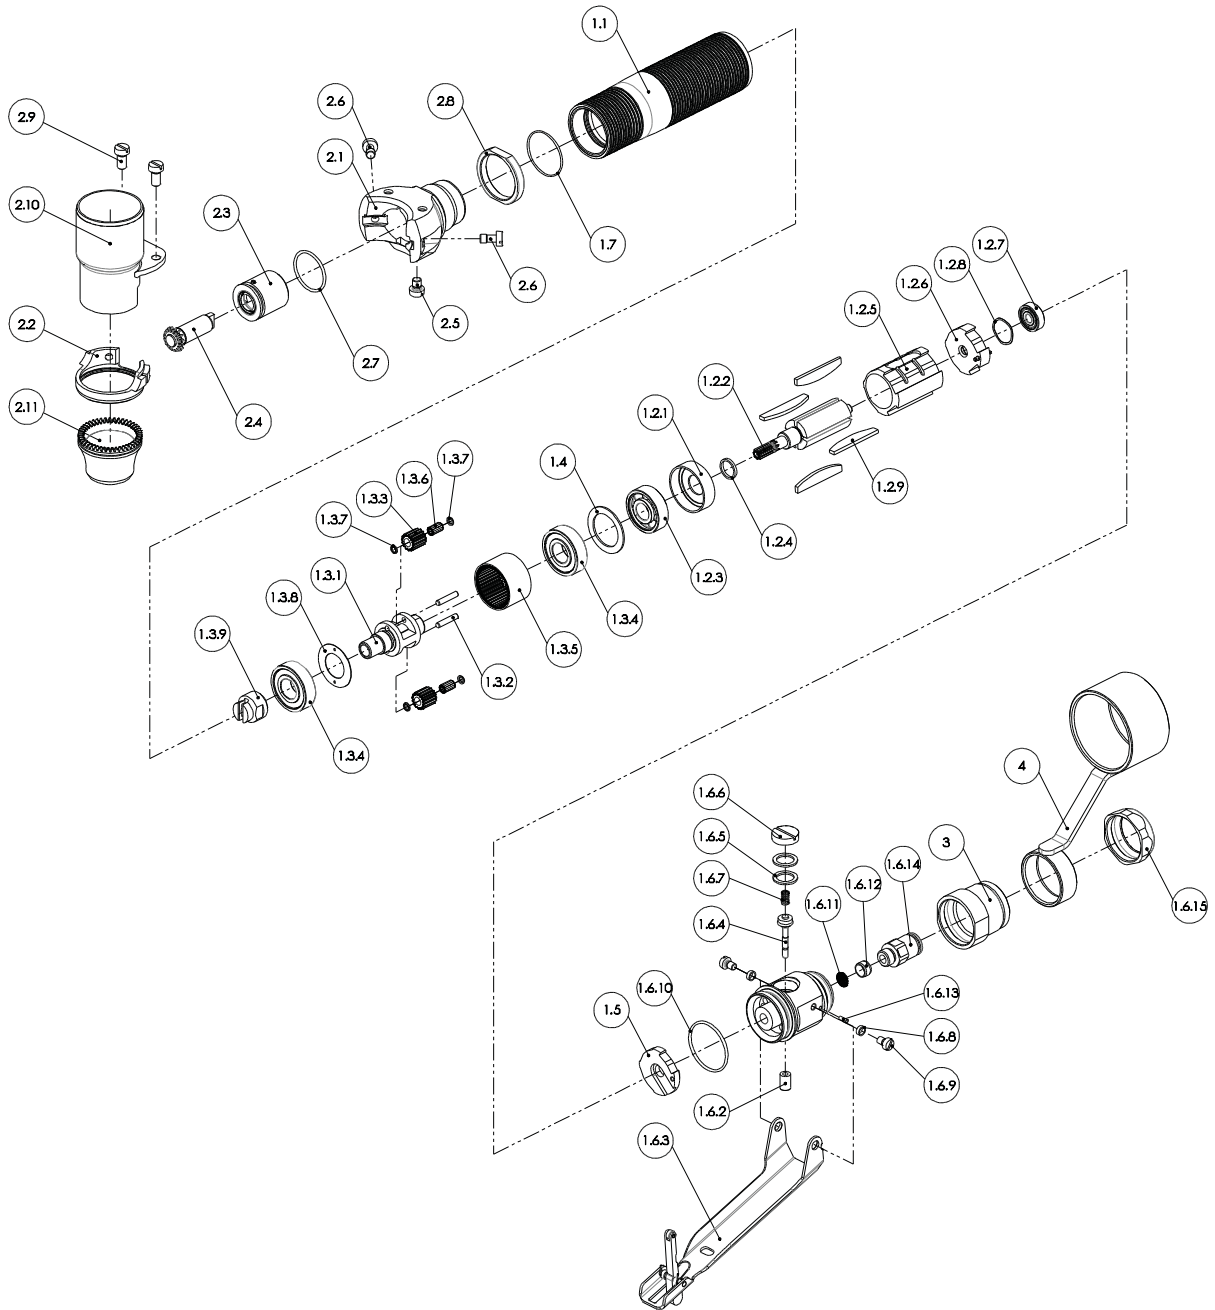

Spare parts list EFA RME D (120005400)

Spare parts list EFA RME D (120005400)

		Hose unit cpl. (001367505)	
Item no.	Part number	Part description	Quantity
1	001367719	Plug connection	1
2	001610907	Screw connection, straight	1
3	001312205	Sealing ring	1
4	001366368	Pressure hose	1
5	003013959	Silencer housing	1
6	001331192	Hose	1
7	001312618	O-ring	1
8	003013960	Union nut	1