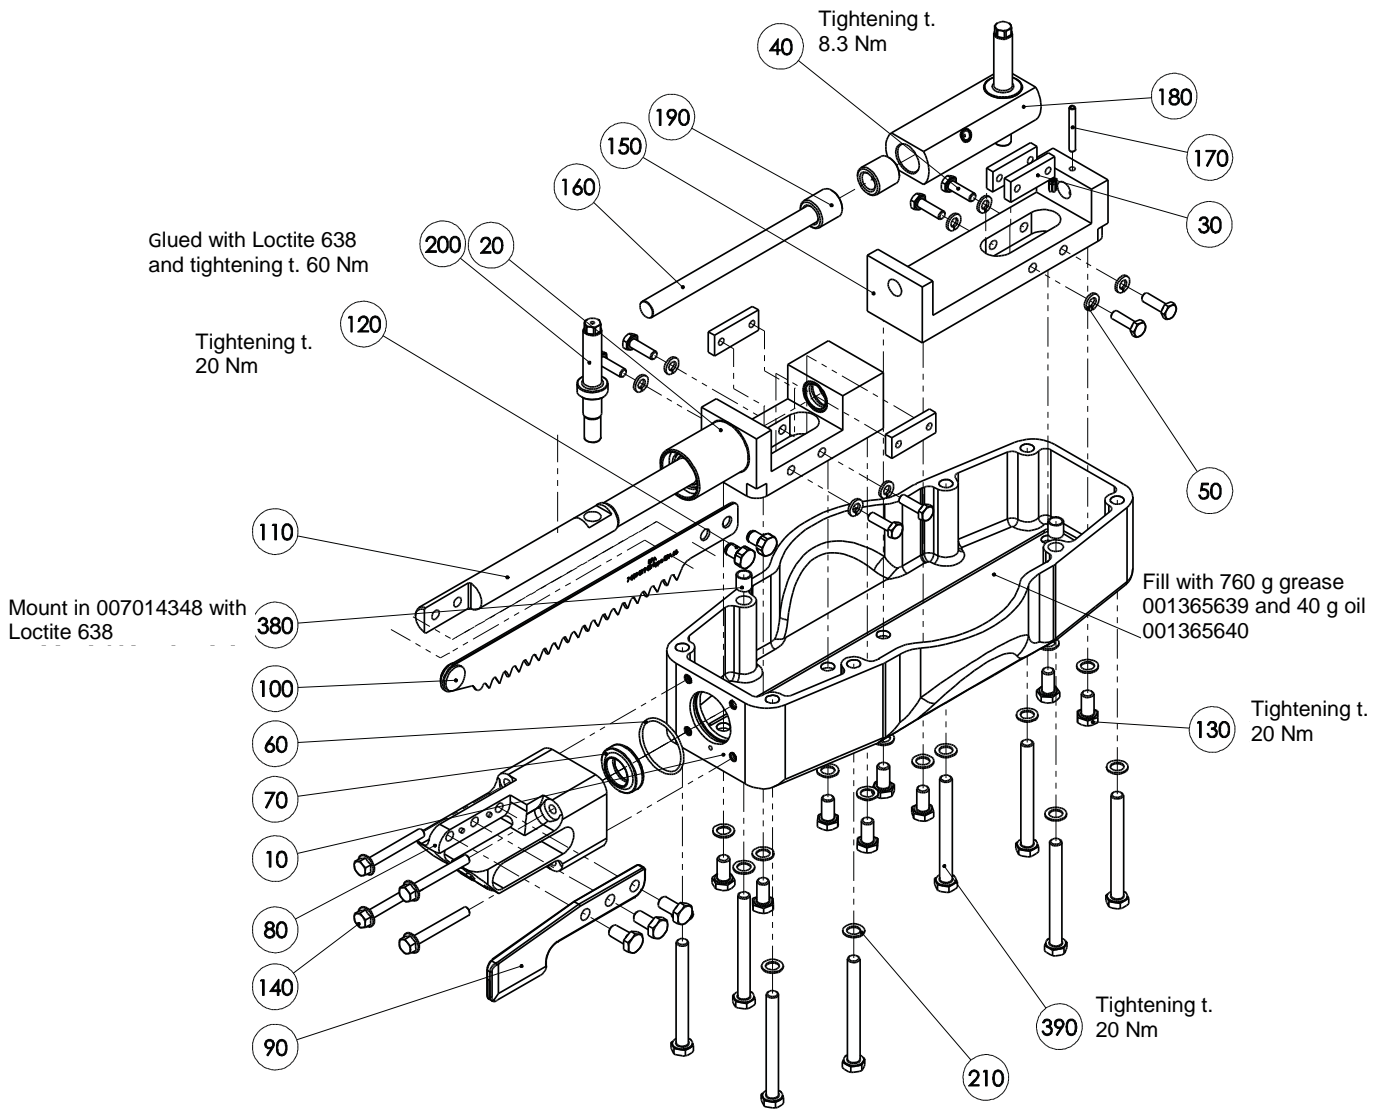

Spare parts list breastbone saw EFA 67 208 V (110885695)