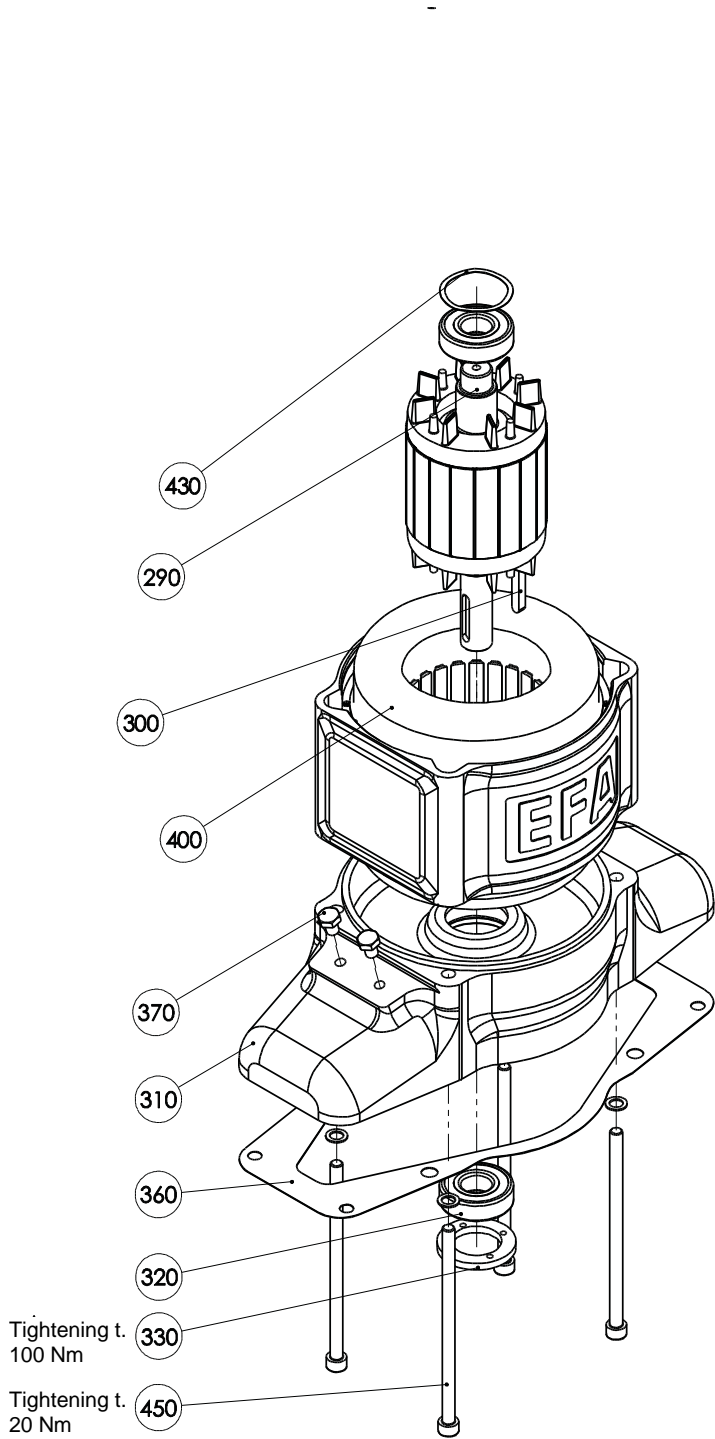

Spare parts list breastbone saw EFA 67 208 V (110885695)