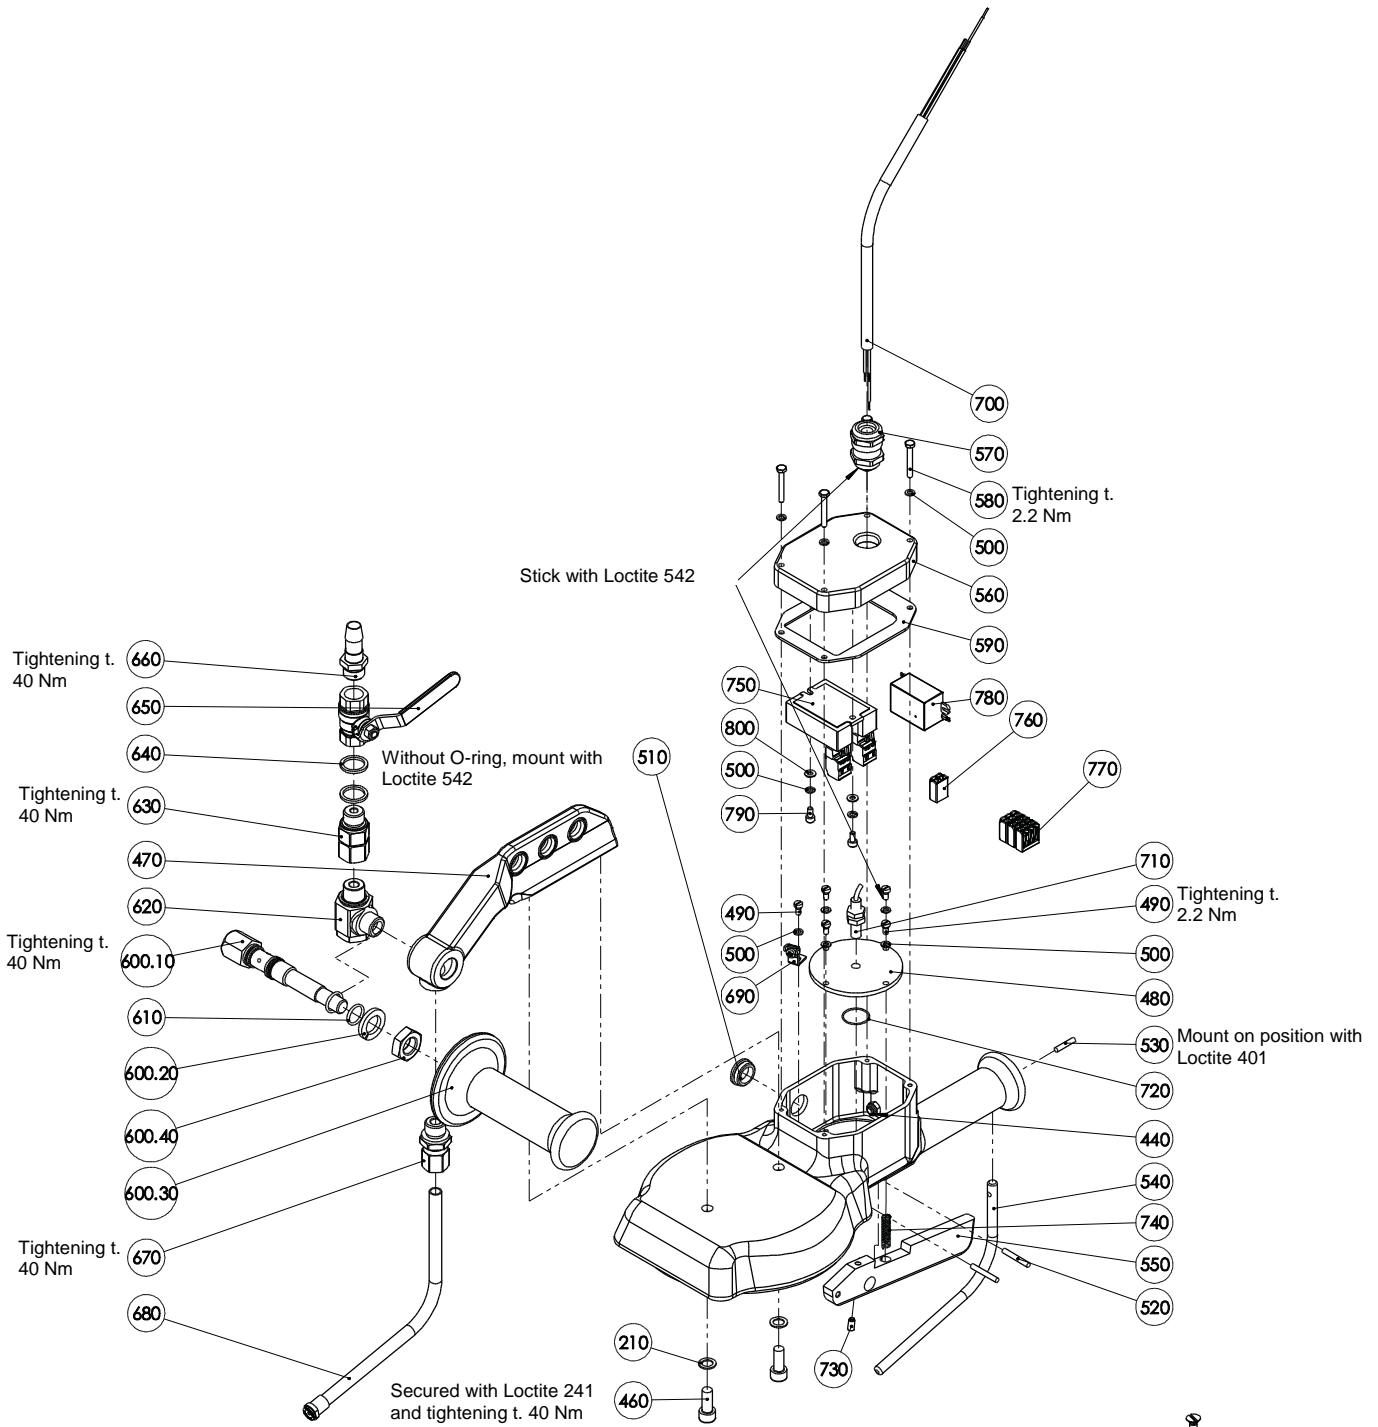

Spare parts list breastbone saw EFA 67 208 V (110885695)

530	001307225	Cylindrical pin	1
540	003009801	Hoop	1
550	003015413	Operating lever	1
560	003015411	Cover	1
570	001325556	Cable gland	1
580	001325952	Hexagon screw	4
590	003015425	Seal	1
600	007013608	Bolt & handle	1
600.10	003013610	Bolt	1
600.20	001317005	Spring washer	1
600.30	003013609	Handle	1
600.40	001300247	Hexagon nut	1
610	001312605	O-ring	2
620	001607164	Swivel fitting	1
630	001607165	Screw-in socket	1
640	001313102	Sealing ring	2
650	001362005	Water lever	1
660	001366205	Grommet with external thread	1
670	001607151	Screw-in fitting	1
680	007009882	Water pipe, complete	1
690	001605601	Terminal	1
700	001601711	Spiral-Line, complete	1
710	001601225	Inductive sensor	1
720	001312709	O-ring	1
730	001327702	Grub screw	1
740	001318322	Compression spring	1
750	001611685	Solid state relay	1
760	001605028	Terminal	2
770	001605029	Terminal	3
780	001611684	Power supply	1
790	001320230	Cylinder head screw with hexagon socket	2
800	001310002	Washer	2
Accessories, included in scope of supply			
	007899383	Accessories	

Spare parts list breastbone saw EFA 67 208 V (110885695)