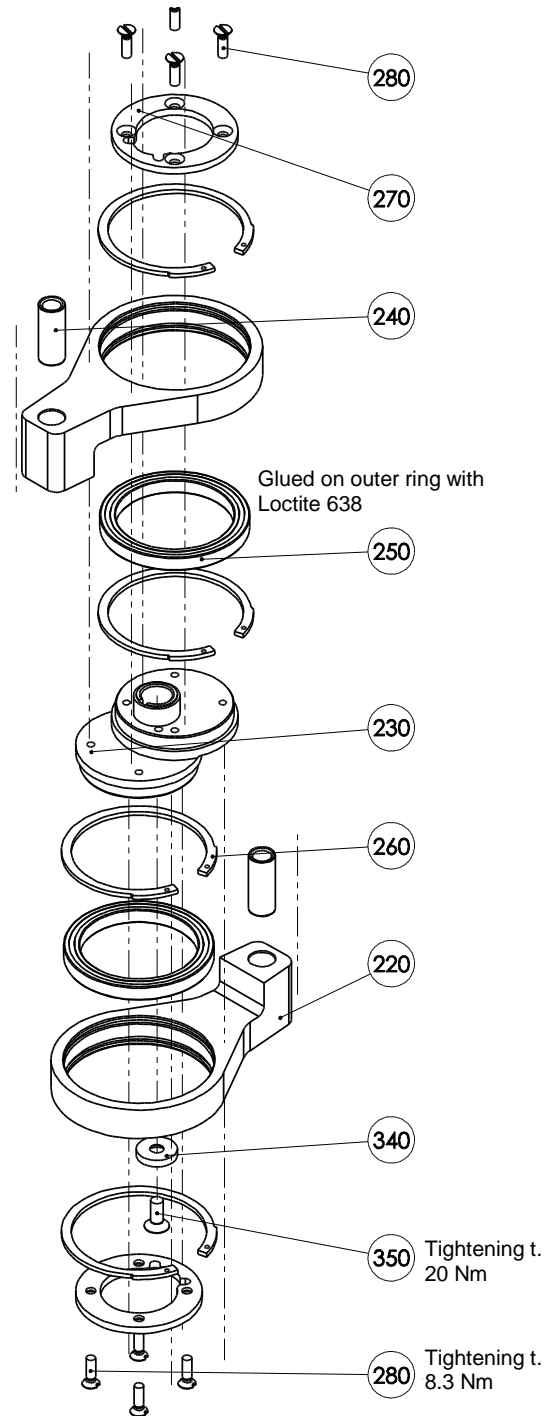

Spare parts list breastbone saw EFA 67 208 V (110885695)