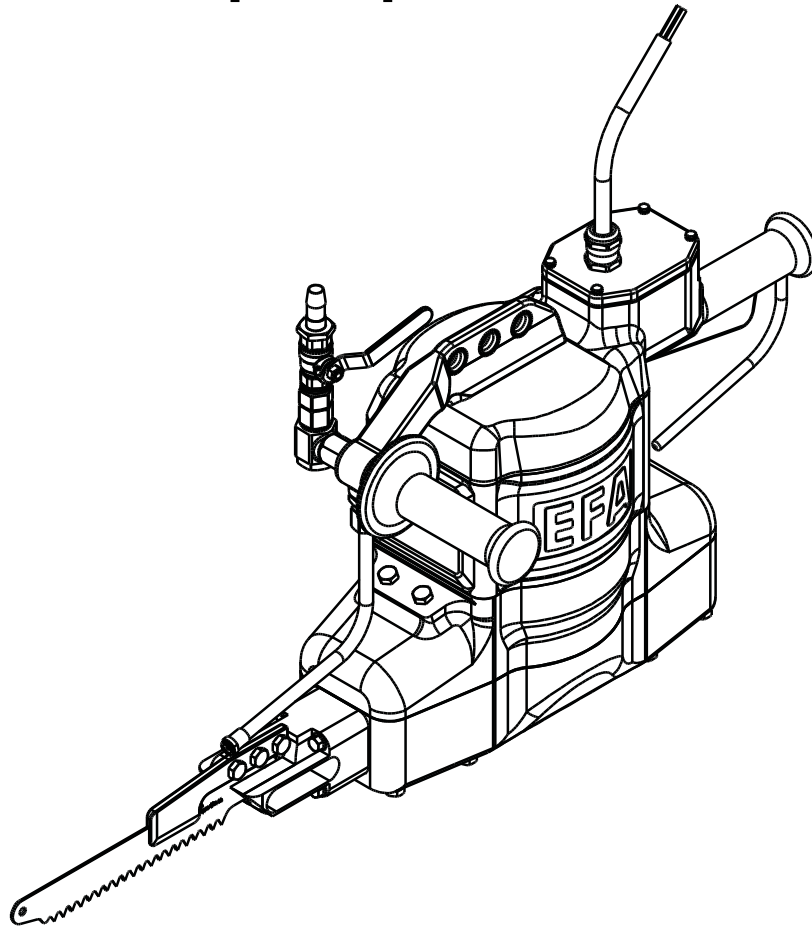

Spare parts list

**EFA 67 / 208 V, 60 Hz
110885695**

Schmid und Wezel GmbH
Maschinenfabrik
Maybachstrasse 2
D-75433 Maulbronn
Tel. +49 7043 1020
Fax +49 7043 10278
E-mail: efa-verkauf@efa-germany.de
www.efa-germany.com