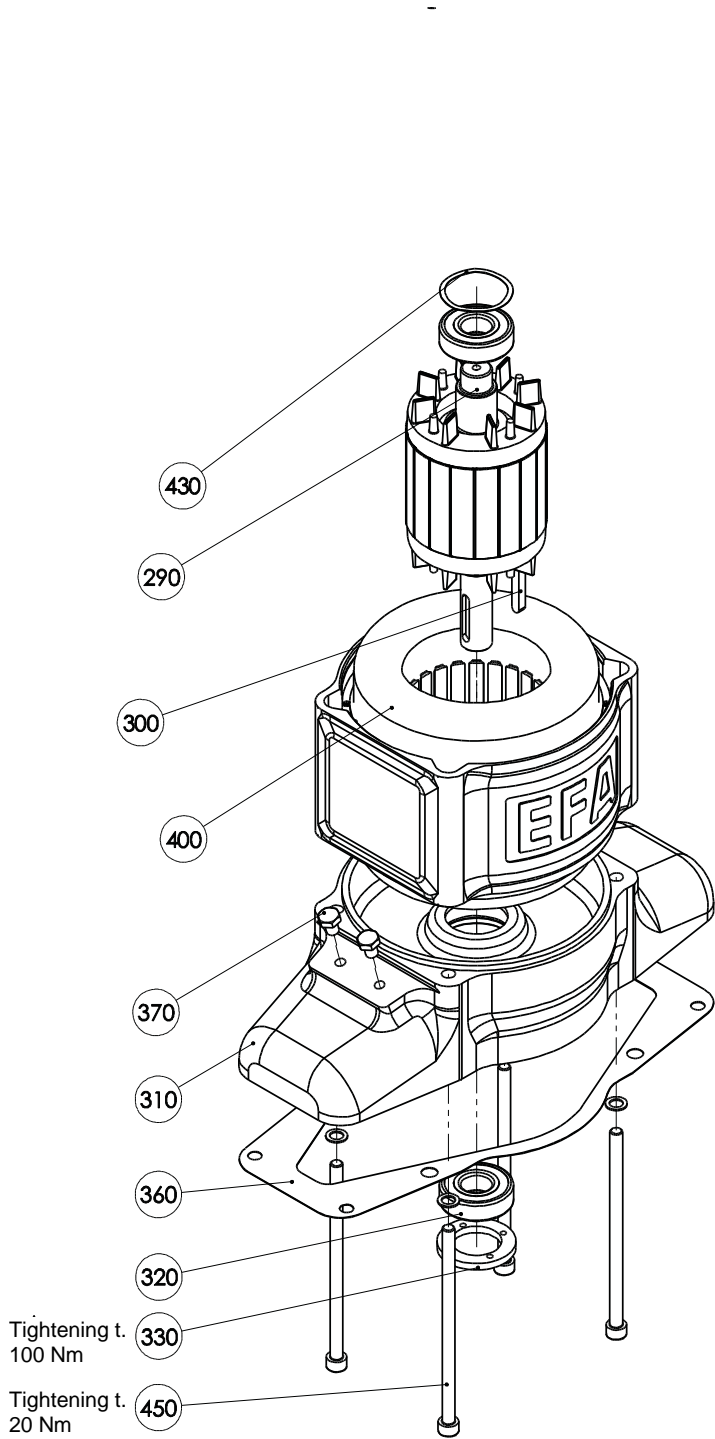

Spare parts list breastbone saw EFA 67 400 V (110885690)