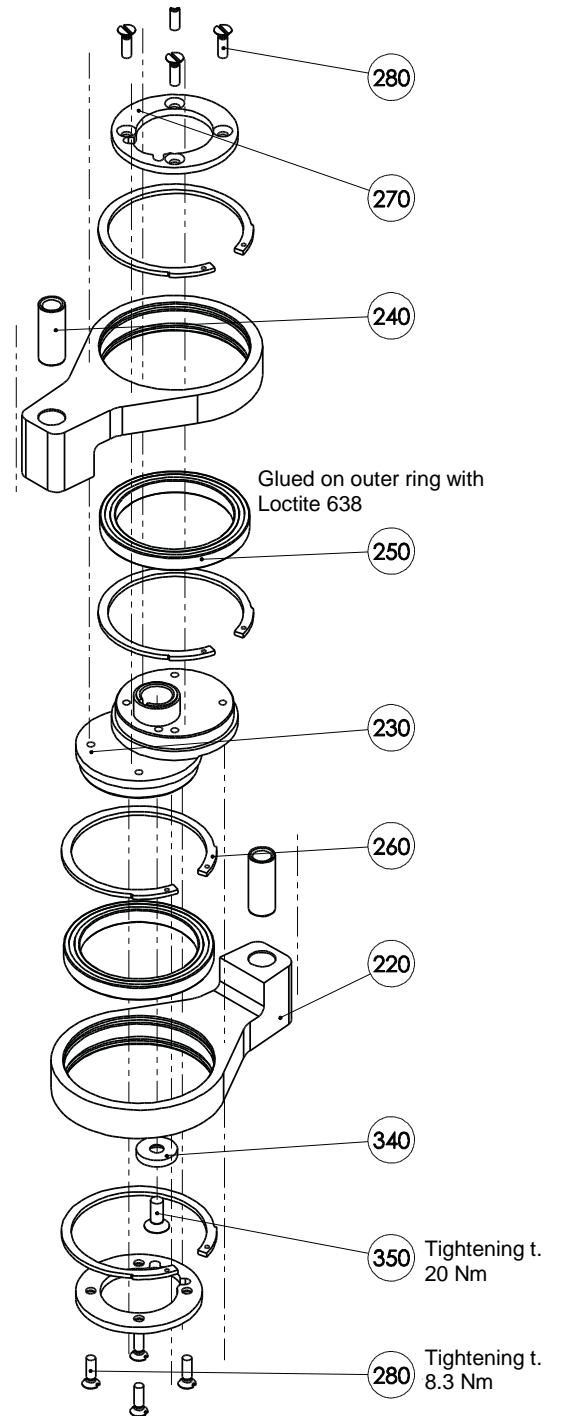

Spare parts list breastbone saw EFA 67 400 V (110885690)