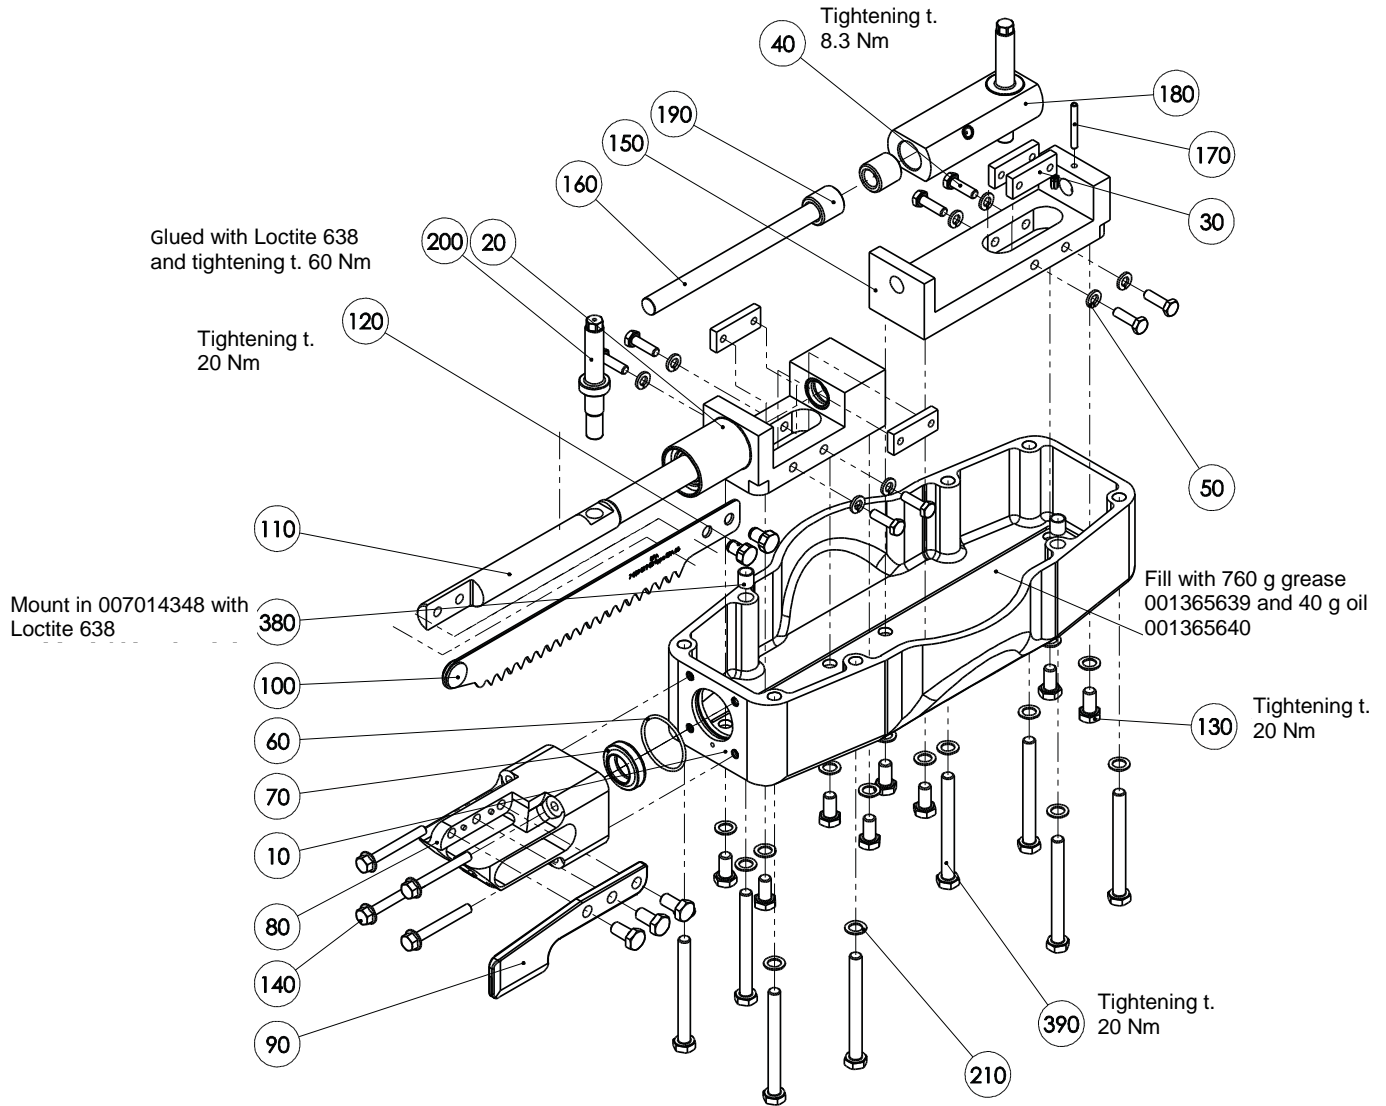

Spare parts list breastbone saw EFA 67 400 V (110885690)