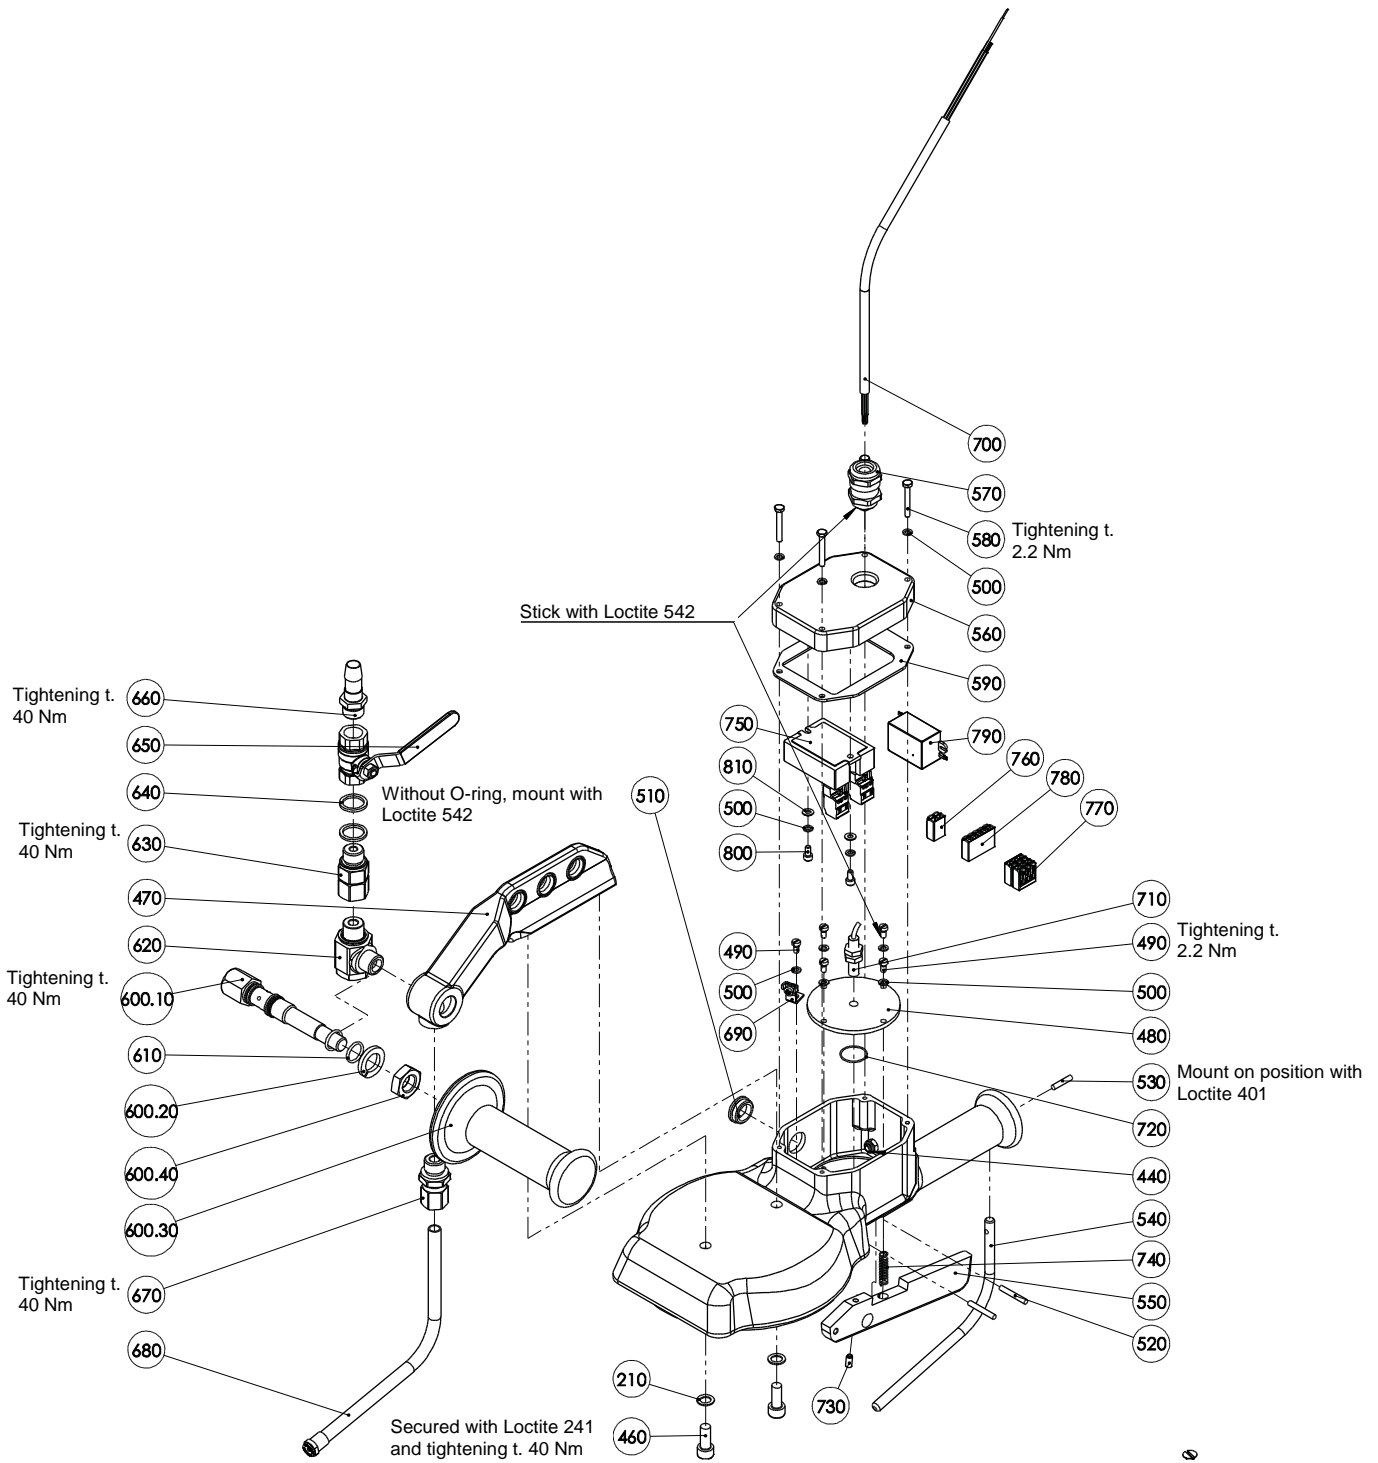

Spare parts list breastbone saw EFA 67 400 V (110885690)

530	001307225	Cylindrical pin	1
540	003009801	Hoop	1
550	003015413	Operating lever	1
560	003015411	Cover	1
570	001325556	Cable gland	1
580	001325952	Hexagon screw	4
590	003015425	Seal	1
600	007013608	Bolt & handle	1
600.10	003013610	Bolt	1
600.20	001317005	Spring washer	1
600.30	003013609	Handle	1
600.40	001300247	Hexagon nut	1
610	001312605	O-ring	2
620	001607164	Swivel fitting	1
630	001607165	Screw-in socket	1
640	001313102	Sealing ring	2
650	001362005	Water lever	1
660	001366205	Grommet with external thread	1
670	001607151	Screw-in fitting	1
680	007009882	Water pipe, complete	1
690	001605601	Terminal	1
700	001601805	Spiral line, complete	1
710	001601225	Inductive sensor	1
720	001312709	O-ring	1
730	001327702	Grub screw	1
740	001318322	Compression spring	1
750	001611685	Solid state relay	1
760	001605028	Terminal	1
770	001605029	Terminal	2
780	001605039	Terminal	1
790	001611684	Power supply	1
800	001320230	Cylinder head screw with hexagon socket	2
810	001310002	Washer	2
Accessories, included in scope of supply			
	007899383	Accessories	

Spare parts list breastbone saw EFA 67 400 V (110885690)