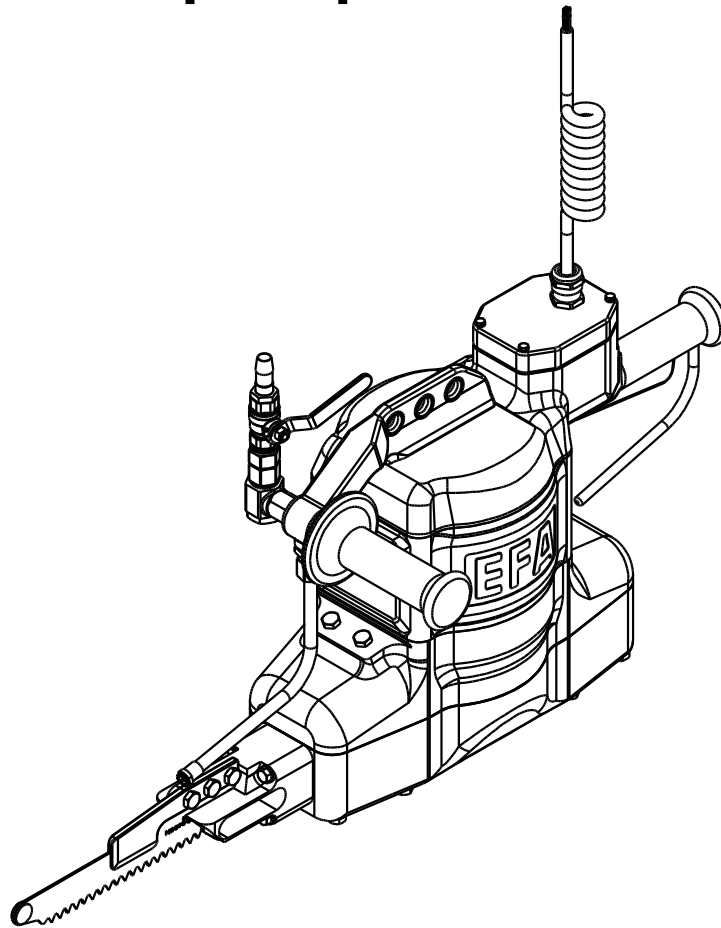

Spare parts list

**EFA 67 / 400 V, 50 Hz
110885690**

Schmid und Wezel GmbH

Maschinenfabrik

Maybachstrasse 2

D-75433 Maulbronn

Tel. +49 7043 1020

Fax +49 7043 10278

E-mail: efa-verkauf@efa-germany.de

www.efa-germany.com