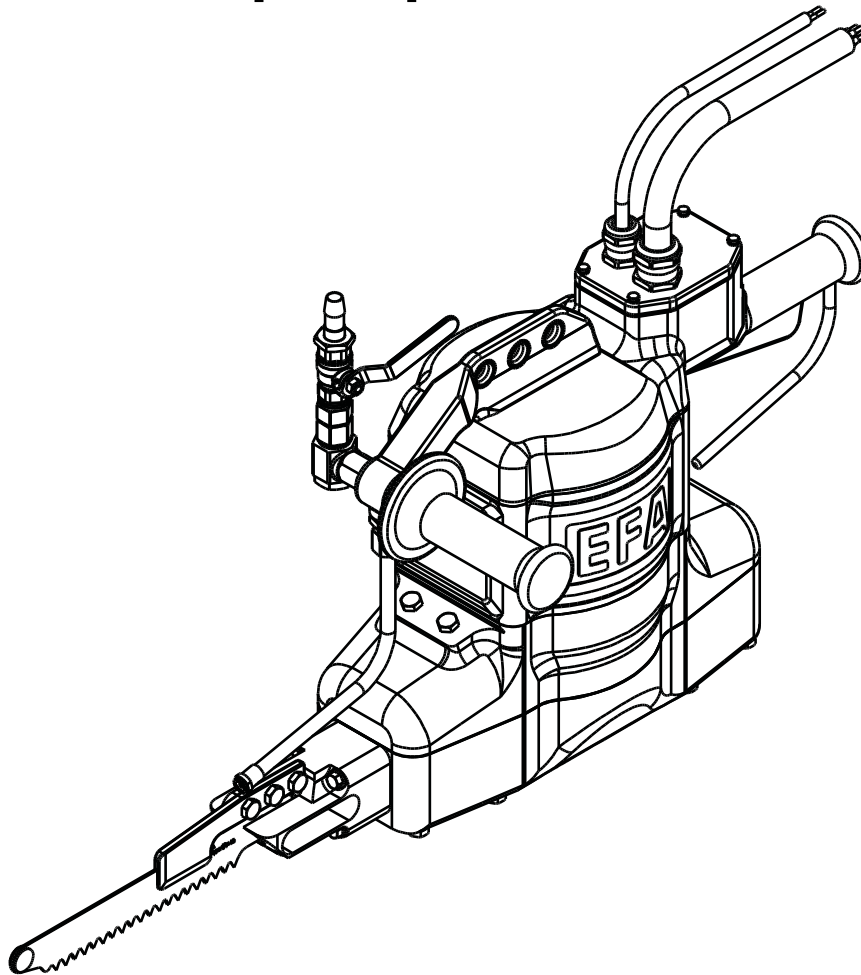

Spare parts list

**EFA 67 / 42 V, 50 Hz
110885656**

Schmid und Wezel GmbH
Maschinenfabrik
Maybachstrasse 2
D-75433 Maulbronn
Tel. +49 7043 1020
Fax +49 7043 10278
E-mail: efa-verkauf@efa-germany.de
www.efa-germany.com