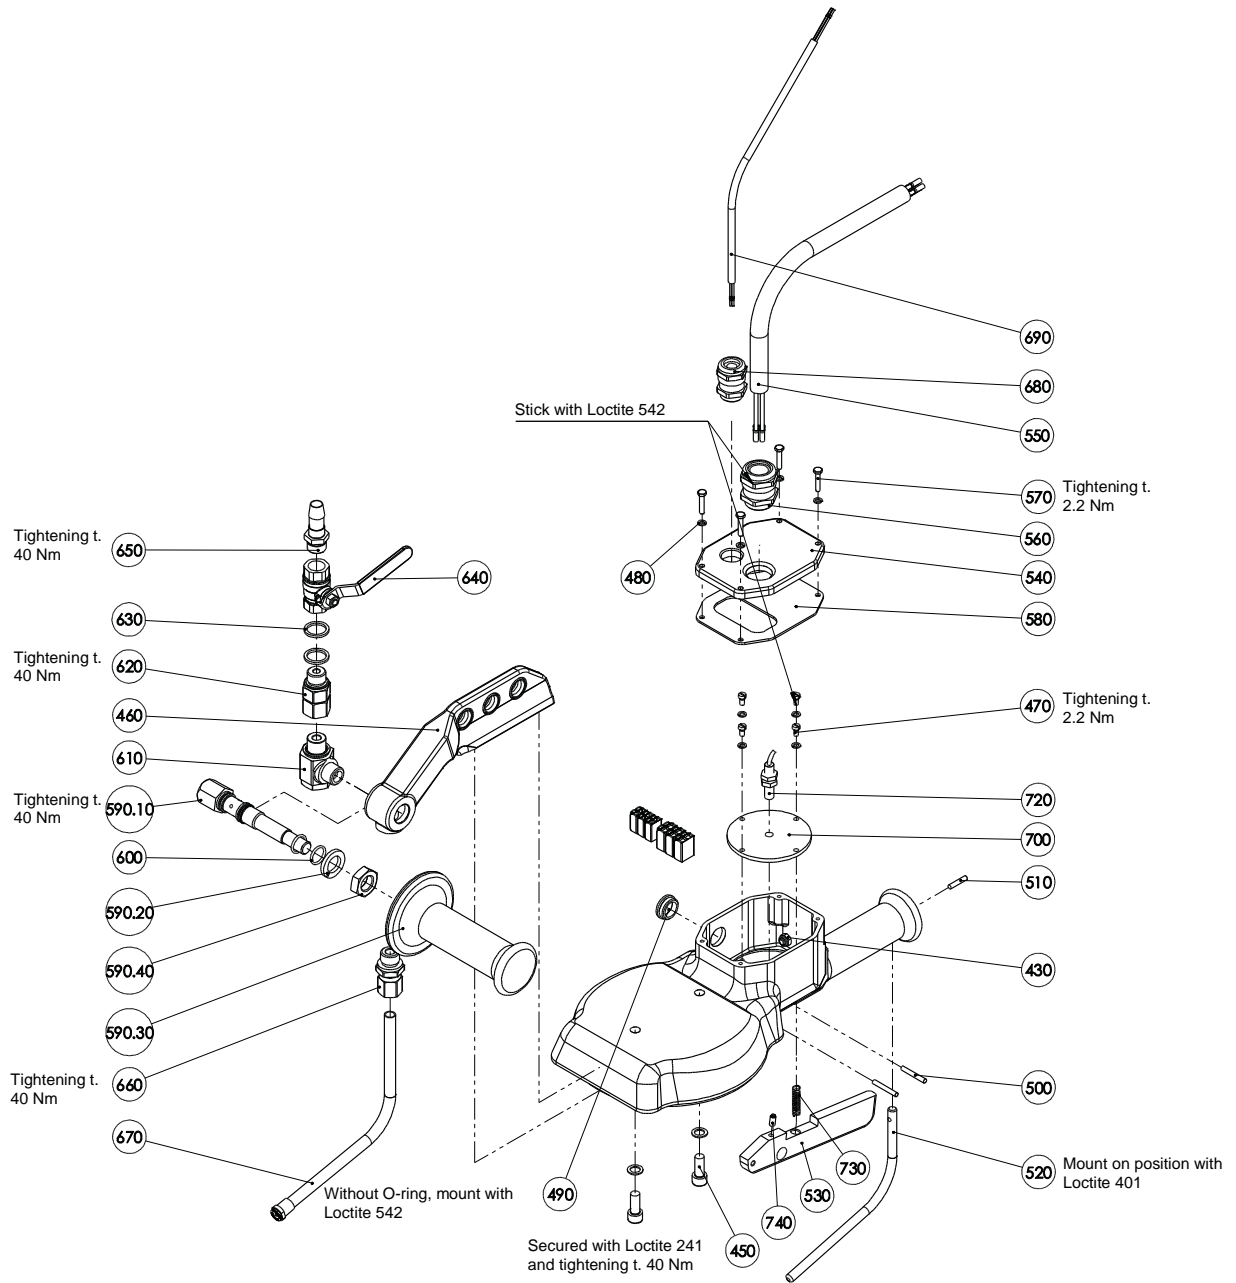

Spare parts list breastbone saw EFA 67 (110885656)

510	001307225	Cylindrical pin	2
520	003009801	Hoop	1
530	003015413	Operating lever	1
540	003014449	Cover	1
550	001601760	Line, complete	1
560	001325555	Cable gland	1
570	001325905	Hexagon screw	4
580	003009799	Seal	1
590	007013608	Bolt & handle	1
590.10	003013610	Bolt	1
590.20	001317005	Spring washer	1
590.30	003013609	Handle	1
590.40	001300247	Hexagon nut	1
600	001312605	O-ring	2
610	001607164	Swivel fitting	1
620	001607165	Screw-in socket	1
630	001313102	Sealing ring	2
640	001362005	Water lever	1
650	001366205	Grommet with external thread	1
660	001607151	Screw-in fitting	1
670	007009882	Water pipe, complete	1
680	001325556	Cable gland	1
690	001601715	Line, complete	1
700	003015412	Washer	1
710	001312709	O-ring	1
720	001601225	Inductive sensor	1
730	001318322	Compression spring	1
740	001327702	Grub screw	1
750	001605040	Connecting terminal	3
760	001605028	Connecting terminal	3
Accessories, included in scope of supply			
	007899383	Accessories	

Spare parts list breastbone saw EFA 67 (110885656)