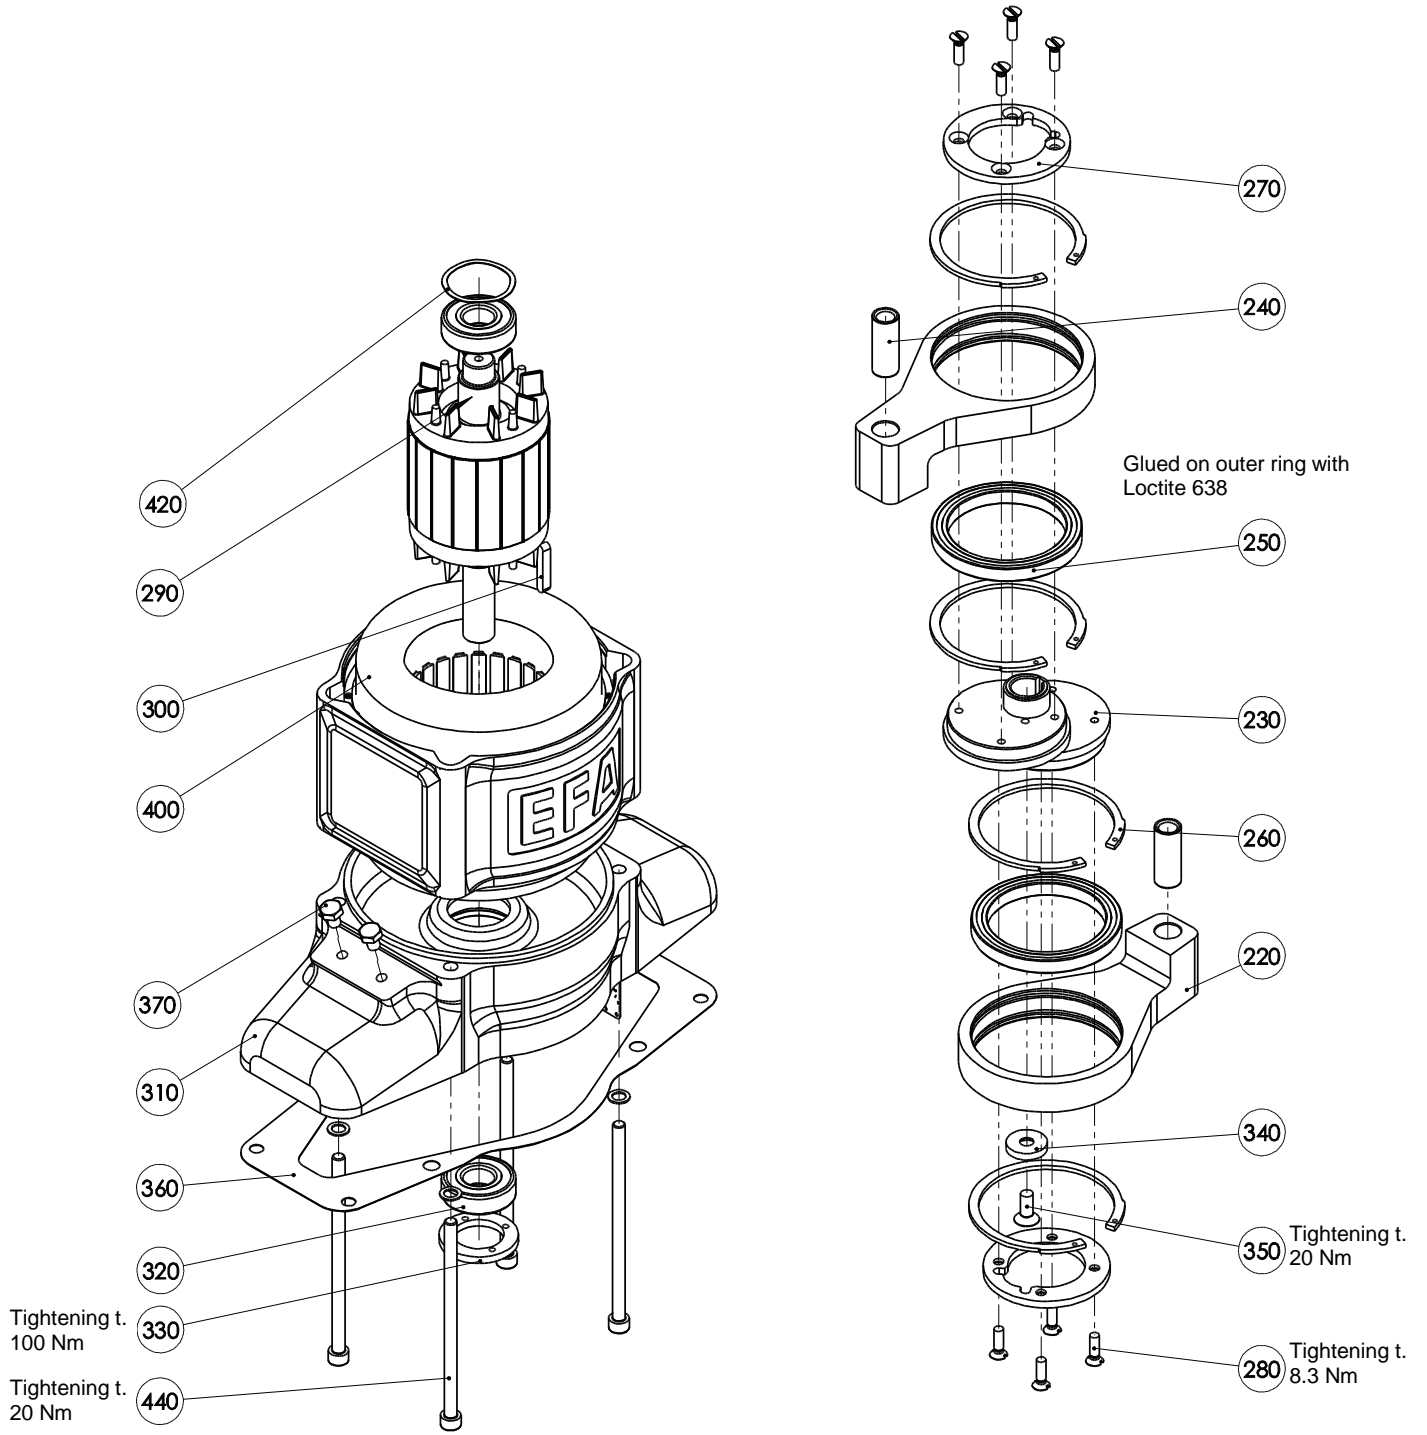

Spare parts list breastbone saw EFA 67 (110885656)