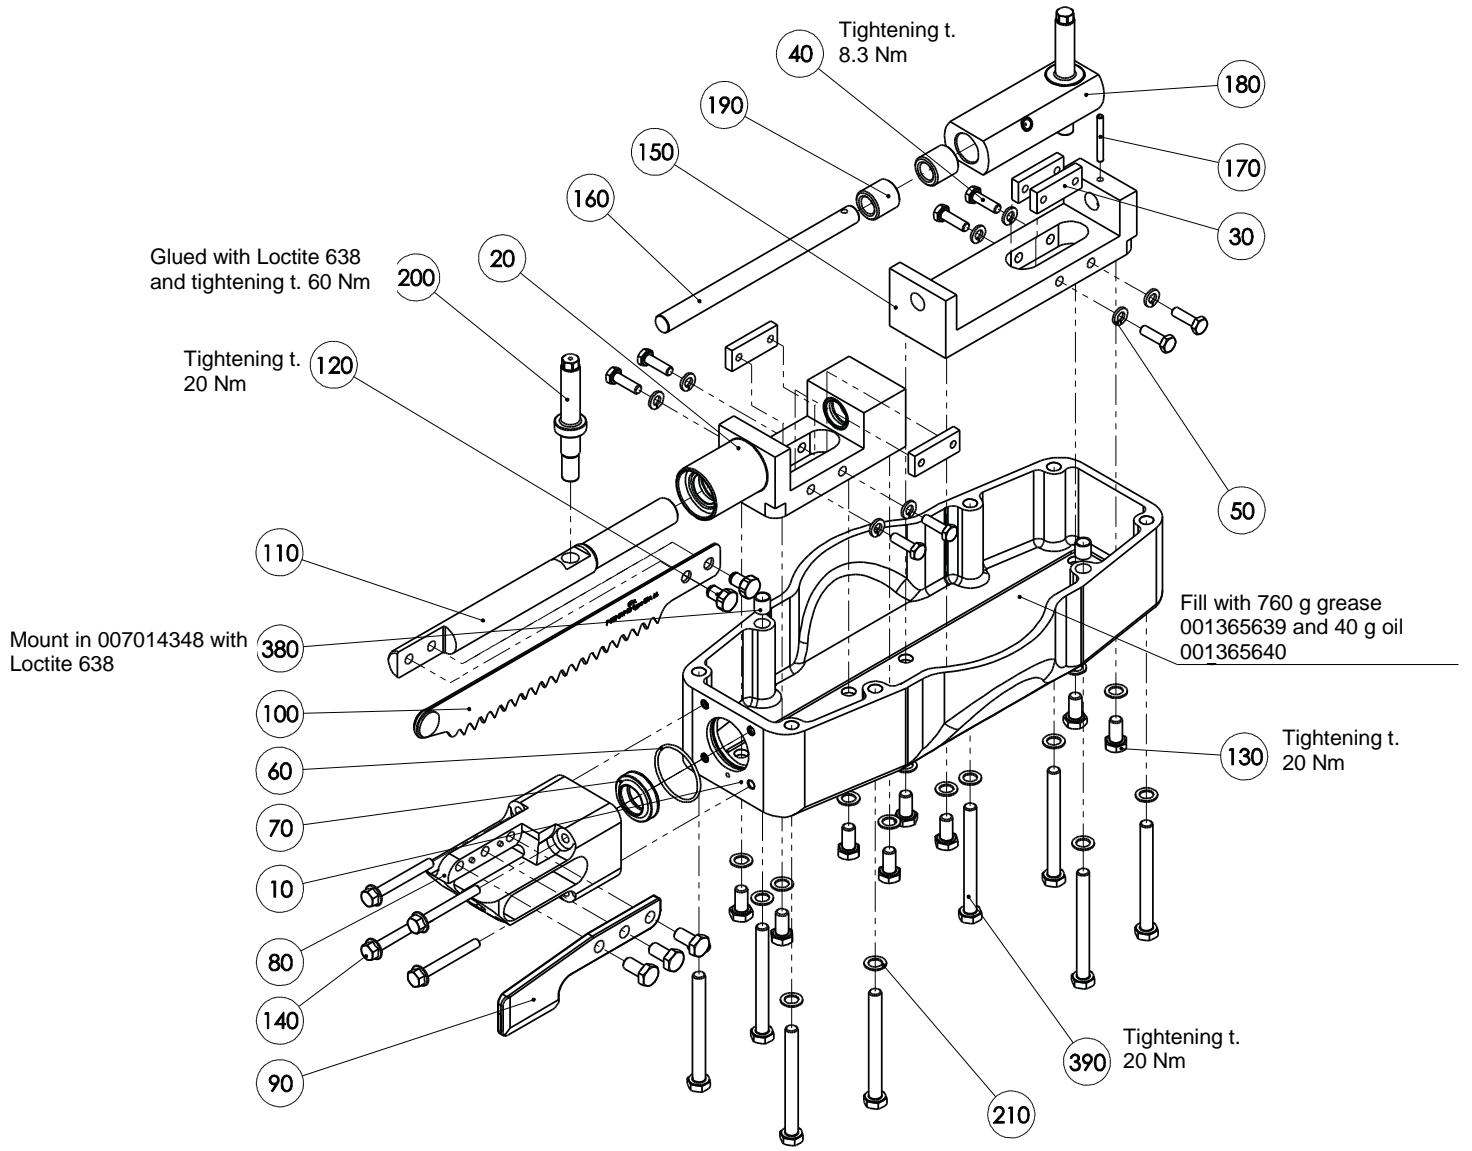

Spare parts list breastbone saw EFA 67 (110885656)