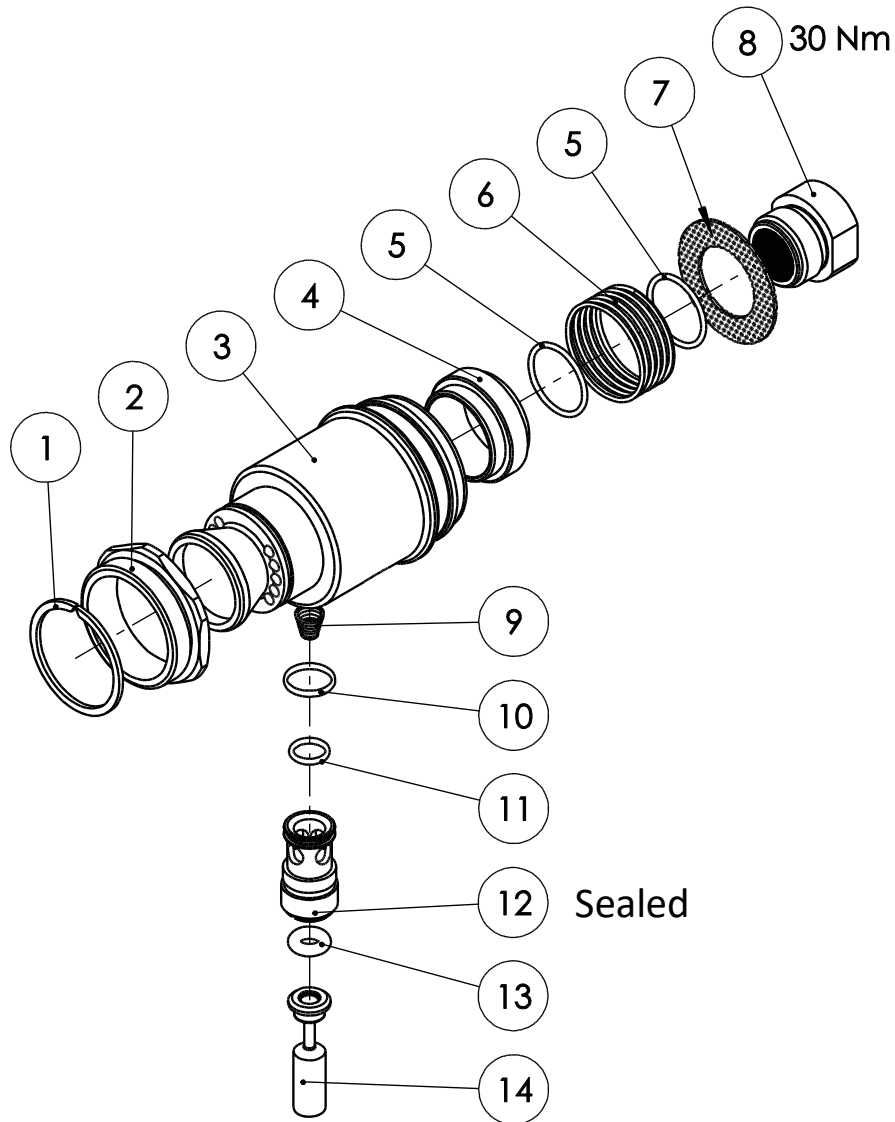

Ersatzteilliste EFA SK 16-8D (110890510)

Valve housing complete (007010871)			
Item no.	Part number	Part description	Quantity
1	001313025	Snap ring SW32	1
2	003004514	Clamping Ring	1
3	003010871	Valve housing	1
4	007010914	Sleeve complete	1
5	001312626	O-ring	2
6	003010905	Pressure spring	1
7	003010910	Perforated plate	1
8	007010911	Adapter complete	1
9	003001445	Conical spring	1
10	001317755	O-ring	1
11	001317756	O-ring	1
12	003010870	Valve liner	1
13	001317748	O-ring	1
14	003010872	Valve pin	1