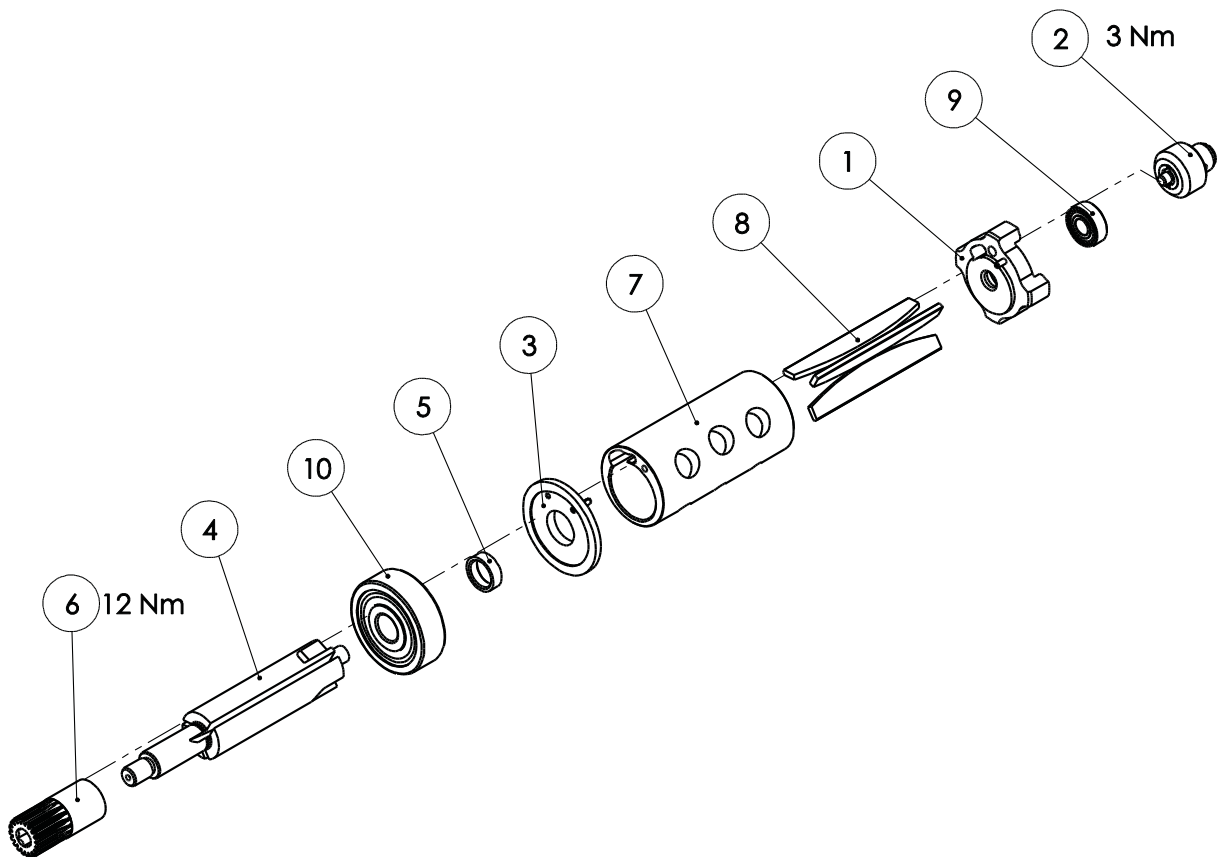

Spare parts list EFA SK 18-8D (110881700)

Ersatzteilliste EFA SK 16-8D (110890510)

Air motor complete (008010861)			
Item no.	Part number	Part description	Quantity
1	007006858	Cylindrical roller bearing complete	1
2	007012756	Gear complete	1
3	007010860	Air motor complete	1
4	007010862	Sleeve complete	1
5	007010871	Valve housing complete	1

Ersatzteilliste EFA SK 16-8D (110890510)

Air motor complete (007010860)			
Item no.	Part number	Part description	Quantity
1	007010865	Rear plate complete	1
2	007010899	Centrifugal force governor complete	1
3	007010864	Front plate complete	1
4	003010866	Rotor spindle	1
5	003010863	Sleeve	1
6	003010867	Gear wheel	1
7	003010868	Stator	1
8	003010869	Rotor blades	3
9	001340647	Deep-groove ball bearing	1
10	001342956	Deep-groove ball bearing	1