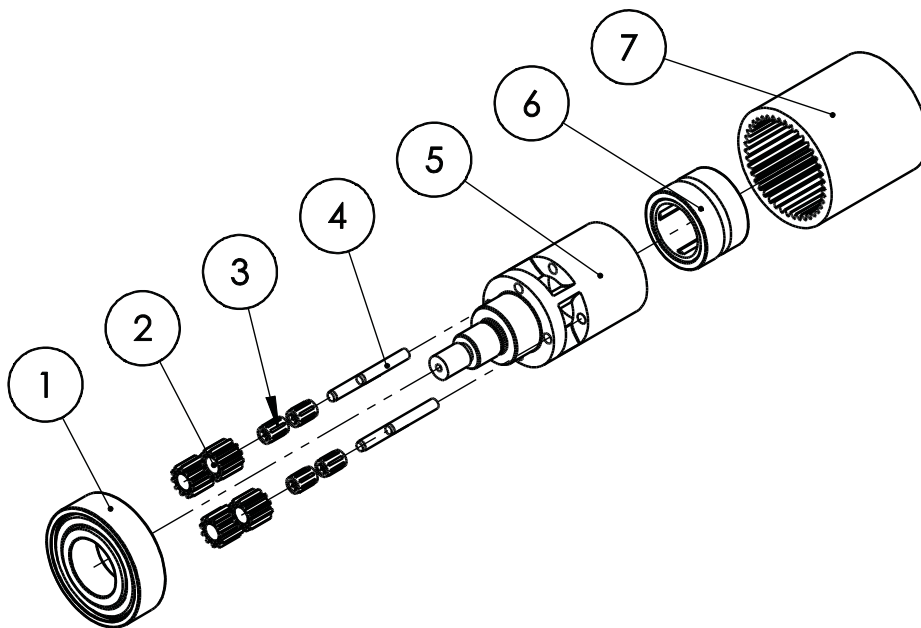

Ersatzteilliste EFA SK 16-8D (110890510)

Gear complete (007012756)			
Item no.	Part number	Part description	Quantity
1	001340226	Deep-groove ball bearing	1
2	003006861	Planetary Gear	4
3	001341805	Needle cage	4
4	001306432	Straight pin	4
5	003006857	Output gear	1
6	001341109	Needle bearing	1
7	003006860	Ring gear sleeve	1