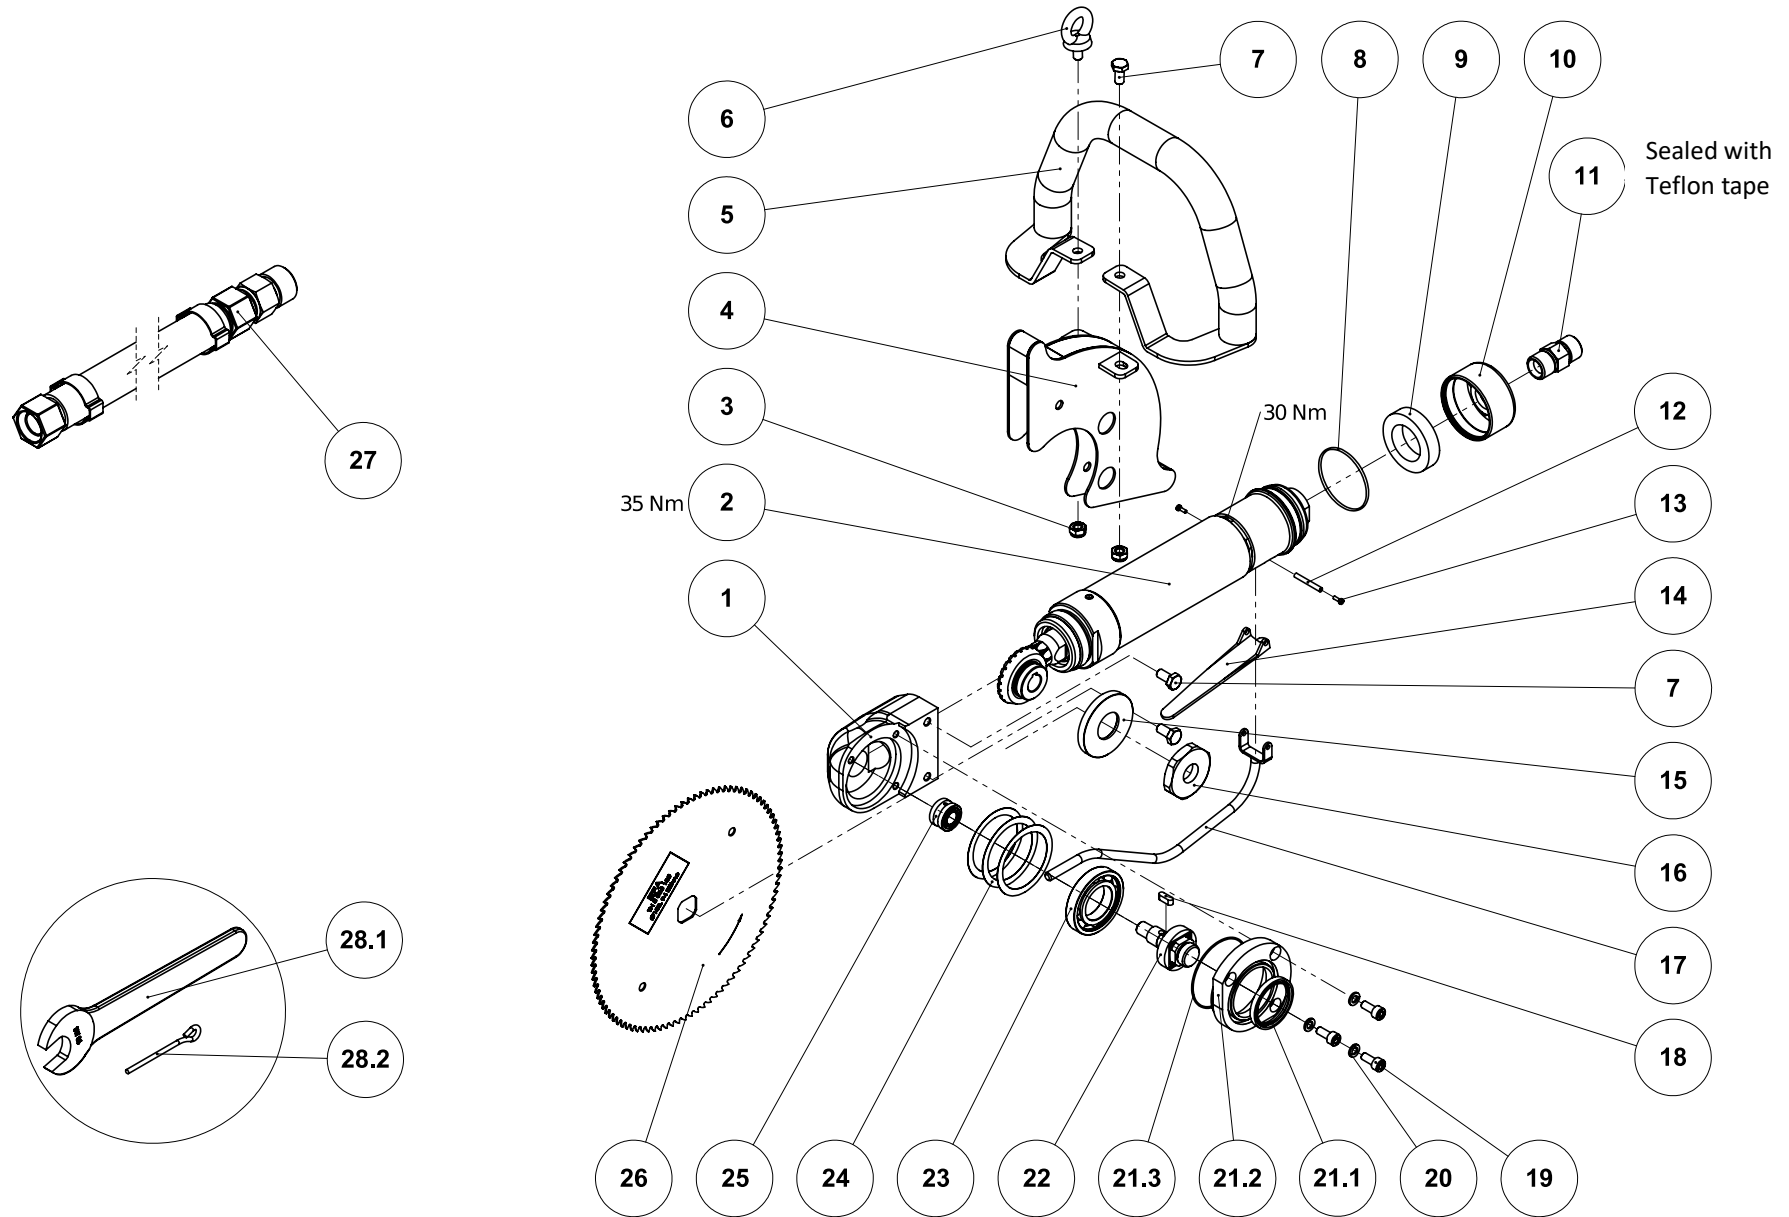

Spare parts list EFA SK 18-8D (110881700)

EFA SK 18-8D (110881700)			
Item no.	Part number	Part description	Quantity
1	007006853	Gearbox housing complete	1
2	008010861	Air motor complete	1
3	001304503	Hexagon nut	2
4	003011943	Protective cover	1
5	003010916	Handle	1
6	001324411	Eyebolt	1
7	001325903	Hexagon head screw	3
8	001317779	O-ring	1
9	003011857	Damping	1
10	003011858	Housing	1
11	001367102	Threaded nipple	1
12	003012811	Bearing bolt	1
13	001326125	Cylinder head screw	2
14	003001575	Valve lever	1
15	003003856	Sealing washer	1
16	003000875	Nut	1
17	003010873	Bar	1
18	001305410	Parallel key	1
19	001326005	Cylinder head screw	3
20	001317001	Spring washer	3
21	007003884	Bearing cap complete	1
21.1	001344340	Sealing ring	1
21.2	003003852	Bearing cap	1
21.3	001312718	O-ring	1
22	003003853	Drive spindle	1
23	001340106	Deep-groove ball bearing	1
24	001315212	Shim	3
25	001341204	Needle bearing	1
26	003005185	Saw blade	1
27	001367500	Hose unit complete	1
28	007899876	Accessories	1
28.1	001365818	Open-end wrench	1
28.2	002000071	Holding pin	1
		Accessories, not included in scope of supply	
	001367045	Maintenance unit	
	001620065	Spring balancer	
	001950252	Sliding crane trolley	
	001365401	Grease gun	
	001365618	EFA Special grease	
	001365612	EFA Special oil	
	001369002	Open-end wrench SW 41	
	003004653	Assembly plug	
	777000050	Puller complete	

Spare parts list EFA SK 18-8D (110881700)