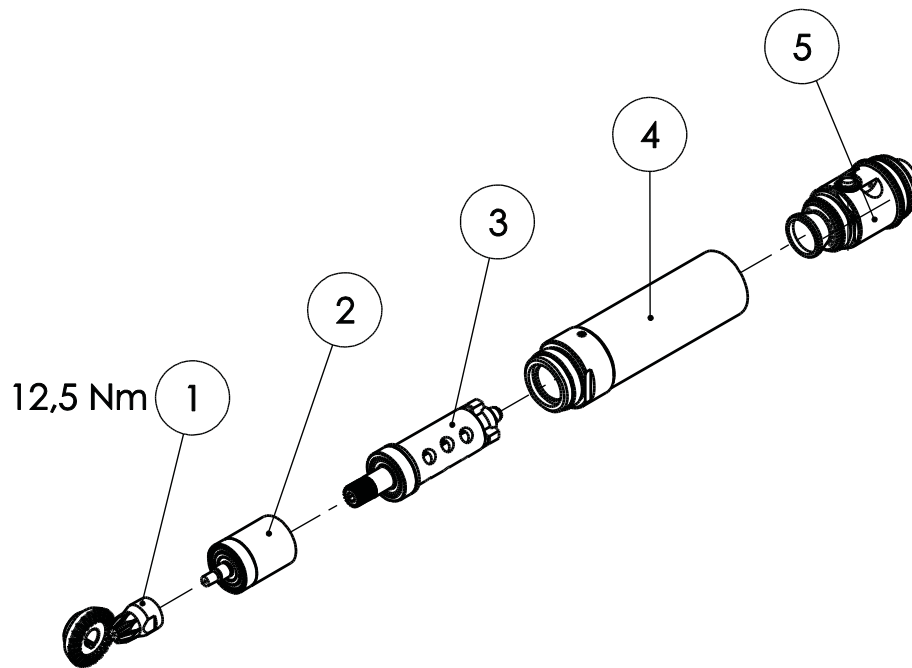

Spare parts list EFA SK 18-8D (110881700)

 EFA SK 18-8D (110881700)			
Item no.	Part number	Part description	Quantity
1	007006853	Gearbox housing complete	1
2	008010861	Air motor complete	1
3	001304503	Hexagon nut	2
4	003011943	Protective cover	1
5	003010916	Handle	1
6	001324411	Eyebolt	1
7	001325903	Hexagon head screw	3
8	001317779	O-ring	1
9	003011857	Damping	1
10	003011858	Housing	1
11	001367102	Threaded nipple	1
12	003012811	Bearing bolt	1
13	001326125	Cylinder head screw	2
14	003001575	Valve lever	1
15	003003856	Sealing washer	1
16	003000875	Nut	1
17	003010873	Bar	1
18	001305410	Parallel key	1
19	001326005	Cylinder head screw	3
20	001317001	Spring washer	3
21	007003884	Bearing cap complete	1
21.1	001344340	Sealing ring	1
21.2	003003852	Bearing cap	1
21.3	001312718	O-ring	1
22	003003853	Drive spindle	1
23	001340106	Deep-groove ball bearing	1
24	001315212	Shim	3
25	001341204	Needle bearing	1
26	003005185	Saw blade	1
27	001367500	Hose unit complete	1
28	007899876	Accessories	1
28.1	001365818	Open-end wrench	1
28.2	002000071	Holding pin	1
		Accessories, not included in scope of supply	
	001367045	Maintenance unit	
	001620065	Spring balancer	
	001950252	Sliding crane trolley	
	001365401	Grease gun	
	001365618	EFA Special grease	
	001365612	EFA Special oil	
	001369002	Open-end wrench SW 41	
	003004653	Assembly plug	
	777000050	Puller complete	

Spare parts list EFA SK 18-8D (110881700)

Ersatzteilliste EFA SK 16-8D (110890510)

Air motor complete (008010861)			
Item no.	Part number	Part description	Quantity
1	007006858	Cylindrical roller bearing complete	1
2	007012756	Gear complete	1
3	007010860	Air motor complete	1
4	007010862	Sleeve complete	1
5	007010871	Valve housing complete	1