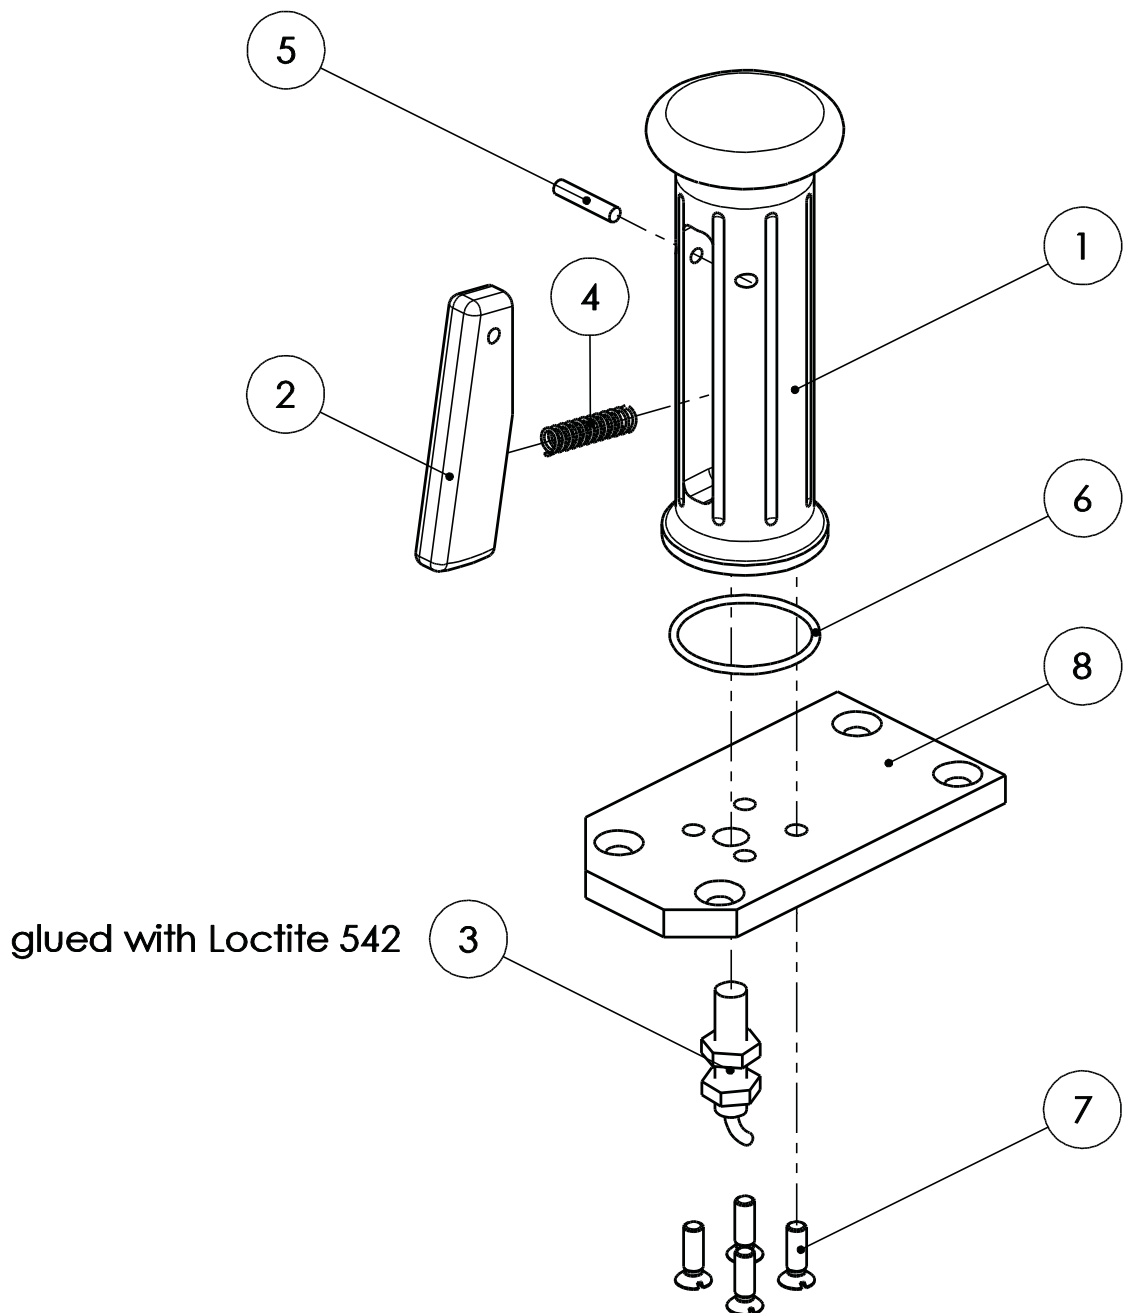

Spare parts list splitting saw SB 295 E (110891031)

Ledge, front assembly, complete (007016221)

Item no.	Part number	Part description	Quantity
1	003016221	Ledge, front	1
2	001342506	Ball	1
3	001610223	Full-cone nozzle	4
4	002000297	Grub screw	1
5	001342510	Ball	2
6	001312662	O-ring	2
7	001307217	Cylindrical pin	1
8	001306409	Cylindrical pin	1
9	001312656	O-ring	1
10	001312616	O-ring	1

Spare parts list splitting saw SB 295 E (110891031)

Ledge, rear assembly, complete (007015245)

Item no.	Part number	Part description	Quantity
1	003015245	Ledge, rear	1
2	001610223	Full-cone nozzle	8
3	001312662	O-ring	2
4	001342510	Ball	1
5	001306409	Cylindrical pin	1
6	002000298	Grub screw	2
7	002000297	Grub screw	2
8	001342506	Ball	1
9	001307223	Cylindrical pin	1
10	001307217	Cylindrical pin	1
11	002000296	Grub screw	1
12	001312656	O-ring	1

Spare parts list splitting saw SB 295 E (110891031)

**Suspension lever assembly, complete (007010850)**

Item no.	Part number	Part description	Quantity
1	003009677	Bracket	1
2	003009676	Screw	3
3	003010851	Threaded bolt	1
4	003010743	Suspension	1
5	003010852	Spacer sleeve	1
6	001300248	Hexagon nut	1
7	003006381	Bolt	1
8	001317909	Retaining ring	1
9	003010742	Suspension lever	1
10	003015215	Spacer sleeve	1

Spare parts list splitting saw SB 295 E (110891031)

Item no.	Part number	Part description	Quantity
1	003 014 643	Switching handle	1
2	003 014 527	Operating lever	1
3	001 601 227	Inductive sensor	1
4	001 318 322	Compression spring	1
5	001 307 225	Cylindrical pin	1
6	001 312 644	O-ring	1
7	001 326 420	Countersunk screw	4
8	003 015 227	Switch-handle plate	1