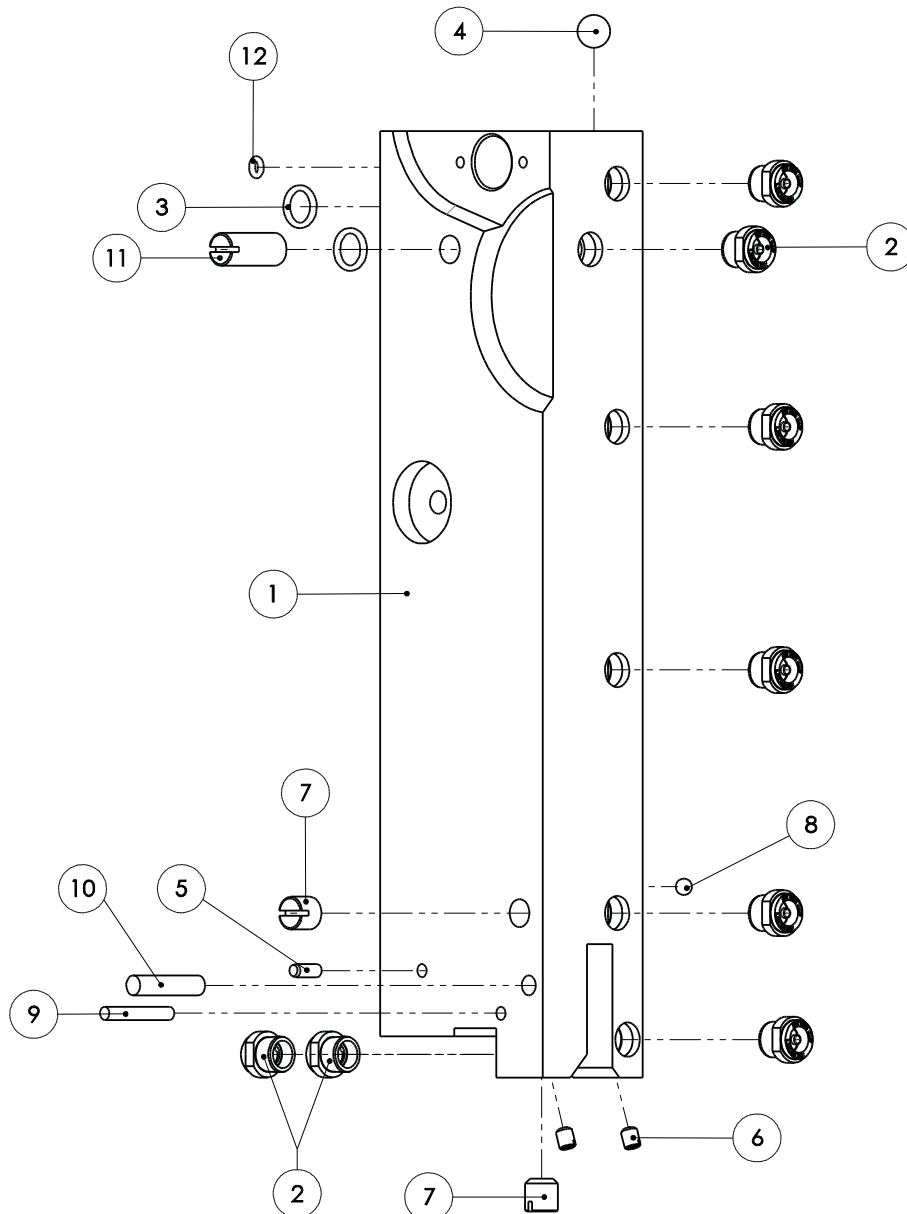

# Spare parts list splitting saw SB 295 E (110891031)

Spare parts list splitting saw SB 295 E (110891031)

 <b>Motor assembly, complete (007015258)</b>			
Item no.	Part number	Part description	Quantity
1	001967425	Stator housing	1
2	001314618	Wave lock washer	1
3	001340261	Deep-groove ball bearing	1
4	001967405	Armature shaft, complete	1
5	001345318	Deep-groove ball bearing	1
6	001967404	Flange	1
7	001967421	Radial shaft sealing ring	1
8	001326508	Countersunk screw	4
9	001317762	O-ring	1
10	003011312	Housing	1
11	001305415	Feather key	1
12	003011141	Drive wheel	1
13	001312417	Retaining ring	1
14	002000328	Vent screw	1

# Spare parts list splitting saw SB 295 E (110891031)

Spare parts list splitting saw SB 295 E (110891031)

**Bracket assembly, complete (007009235)**

Item no.	Part number	Part description	Quantity
1	001326118	Cylinder head screw	2
2	001326302	Grub screw	1
3	001362674	Compression spring	1
4	002000259	HM plate	1
5	003009235	Bracket	1
6	003009255	HM guide	2
7	003009634	Fibre guide	1

Spare parts list splitting saw SB 295 E (110891031)

Ledge, front assembly, complete (007016221)

Item no.	Part number	Part description	Quantity
1	003016221	Ledge, front	1
2	001342506	Ball	1
3	001610223	Full-cone nozzle	4
4	002000297	Grub screw	1
5	001342510	Ball	2
6	001312662	O-ring	2
7	001307217	Cylindrical pin	1
8	001306409	Cylindrical pin	1
9	001312656	O-ring	1
10	001312616	O-ring	1

Spare parts list splitting saw SB 295 E (110891031)

Ledge, rear assembly, complete (007015245)

Item no.	Part number	Part description	Quantity
1	003015245	Ledge, rear	1
2	001610223	Full-cone nozzle	8
3	001312662	O-ring	2
4	001342510	Ball	1
5	001306409	Cylindrical pin	1
6	002000298	Grub screw	2
7	002000297	Grub screw	2
8	001342506	Ball	1
9	001307223	Cylindrical pin	1
10	001307217	Cylindrical pin	1
11	002000296	Grub screw	1
12	001312656	O-ring	1