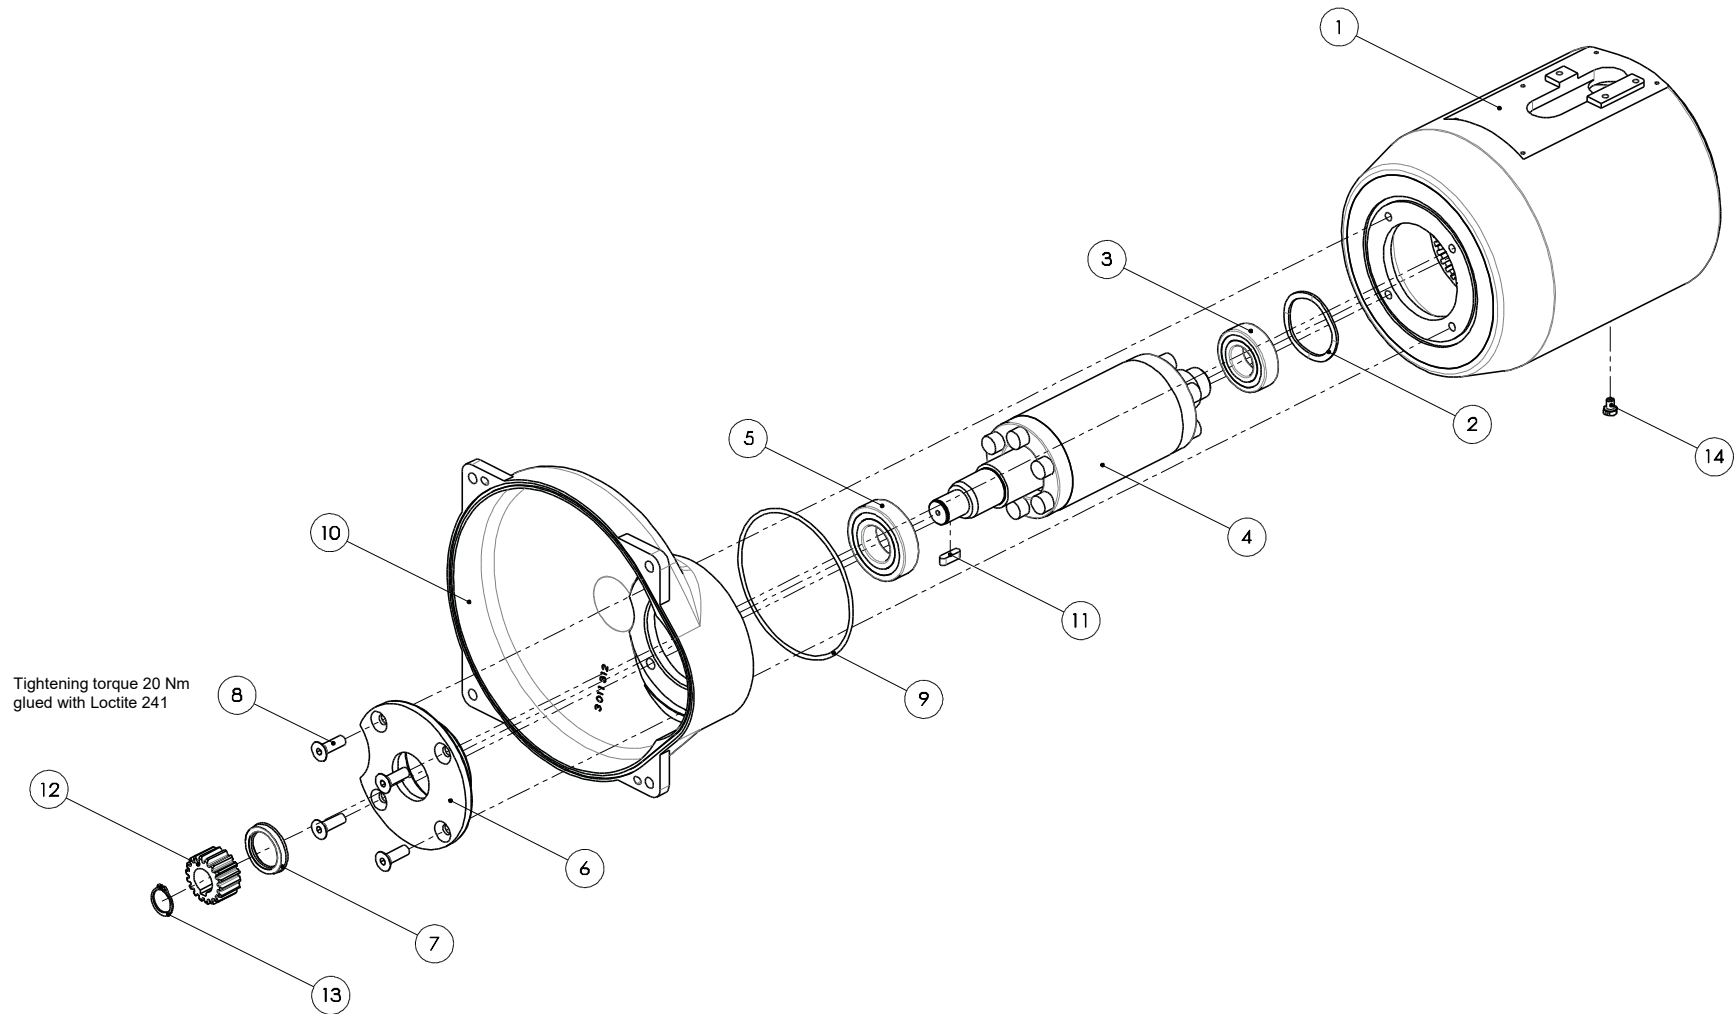

Spare parts list splitting saw SB 295 E (110891031)

Motor assembly, complete (007015258)			
Item no.	Part number	Part description	Quantity
1	001967425	Stator housing	1
2	001314618	Wave lock washer	1
3	001340261	Deep-groove ball bearing	1
4	001967405	Armature shaft, complete	1
5	001345318	Deep-groove ball bearing	1
6	001967404	Flange	1
7	001967421	Radial shaft sealing ring	1
8	001326508	Countersunk screw	4
9	001317762	O-ring	1
10	003011312	Housing	1
11	001305415	Feather key	1
12	003011141	Drive wheel	1
13	001312417	Retaining ring	1
14	002000328	Vent screw	1

Spare parts list splitting saw SB 295 E (110891031)