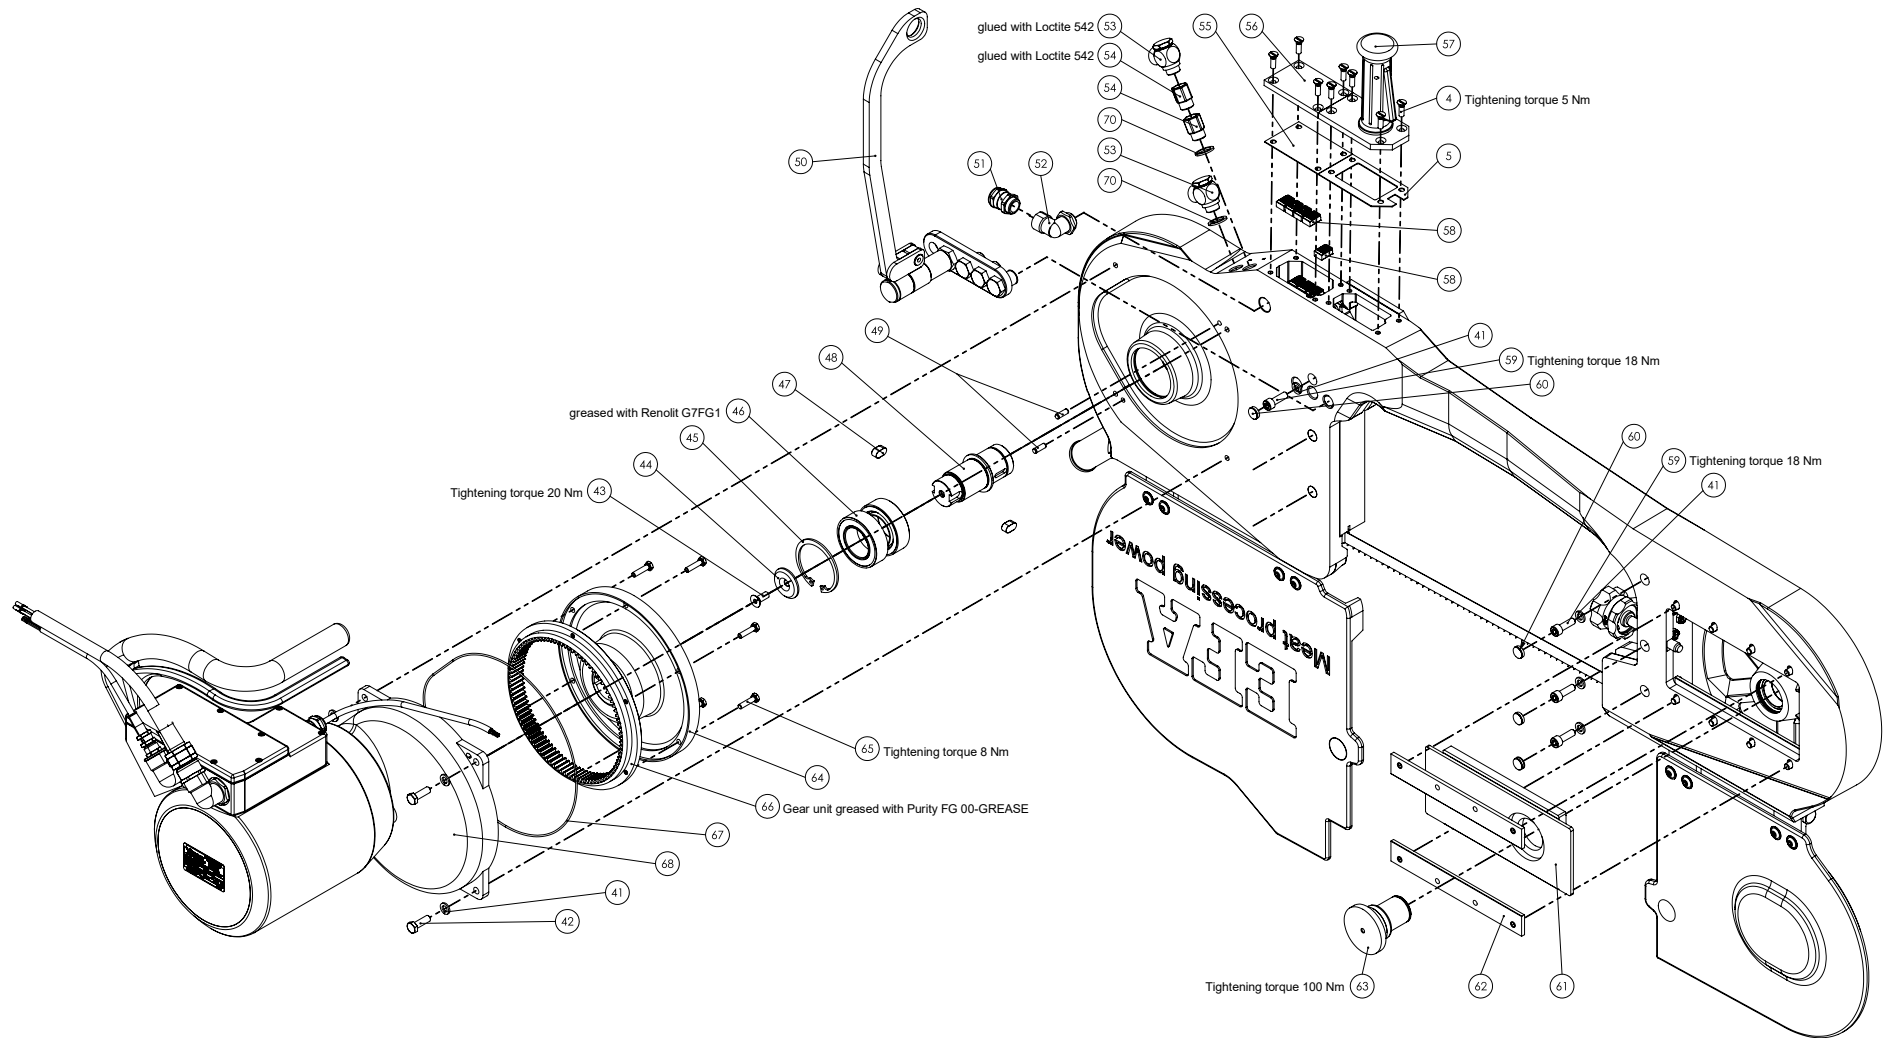

Spare parts list splitting saw SB 295 E (110891031)

Spare parts list splitting saw SB 295 E (110891031)

		Motor assembly, complete (008016159)	
Item no.	Part number	Part description	Quantity
1	007015258	Motor, complete	1
2	003011315	Seal	1
3	007015257	Switch box, complete	1
3.1	003015257	Switch box	1
3.3	883004108	Cover	1
3.4	001326003	Cylinder head screw	3
4	003004107	Seal	1
5	001325556	Cable gland	1
6	001317002	Spring washer	4
7	001325913	Hexagon screw	4
8	003007630	Seal	1
9	001326003	Cylinder head screw	4
10	001326010	Cylinder head screw	5
11	001325544	Elbow union	2
12	001601773	Line, complete	1
13	001601227	Inductive sensor	1
14	003015259	Switching handle	1
15	007015260	Operating lever, complete	1
15.1	003015260	Operating lever	1
15.3	001326215	Grub screw	1
15.4	001304613	Hexagon nut	1
15.5	001362674	Compression spring	1
15.6	001325926	Hexagon screw	1
15.7	001304612	Hexagon nut	1
15.8	001317602	Washer	1
16	001601718	Line, complete	1
17	001601815	Line, complete	1
18	001307217	Cylindrical pin	1
19	001325593	Cable gland	1
20	001325590	Cable gland	1
21	001352108	Bend relief grommet	1
22	001325594	Reduction	1
23	001605041	Connecting terminal	3
24	001605028	Terminal	6
25	001605029	Terminal	1