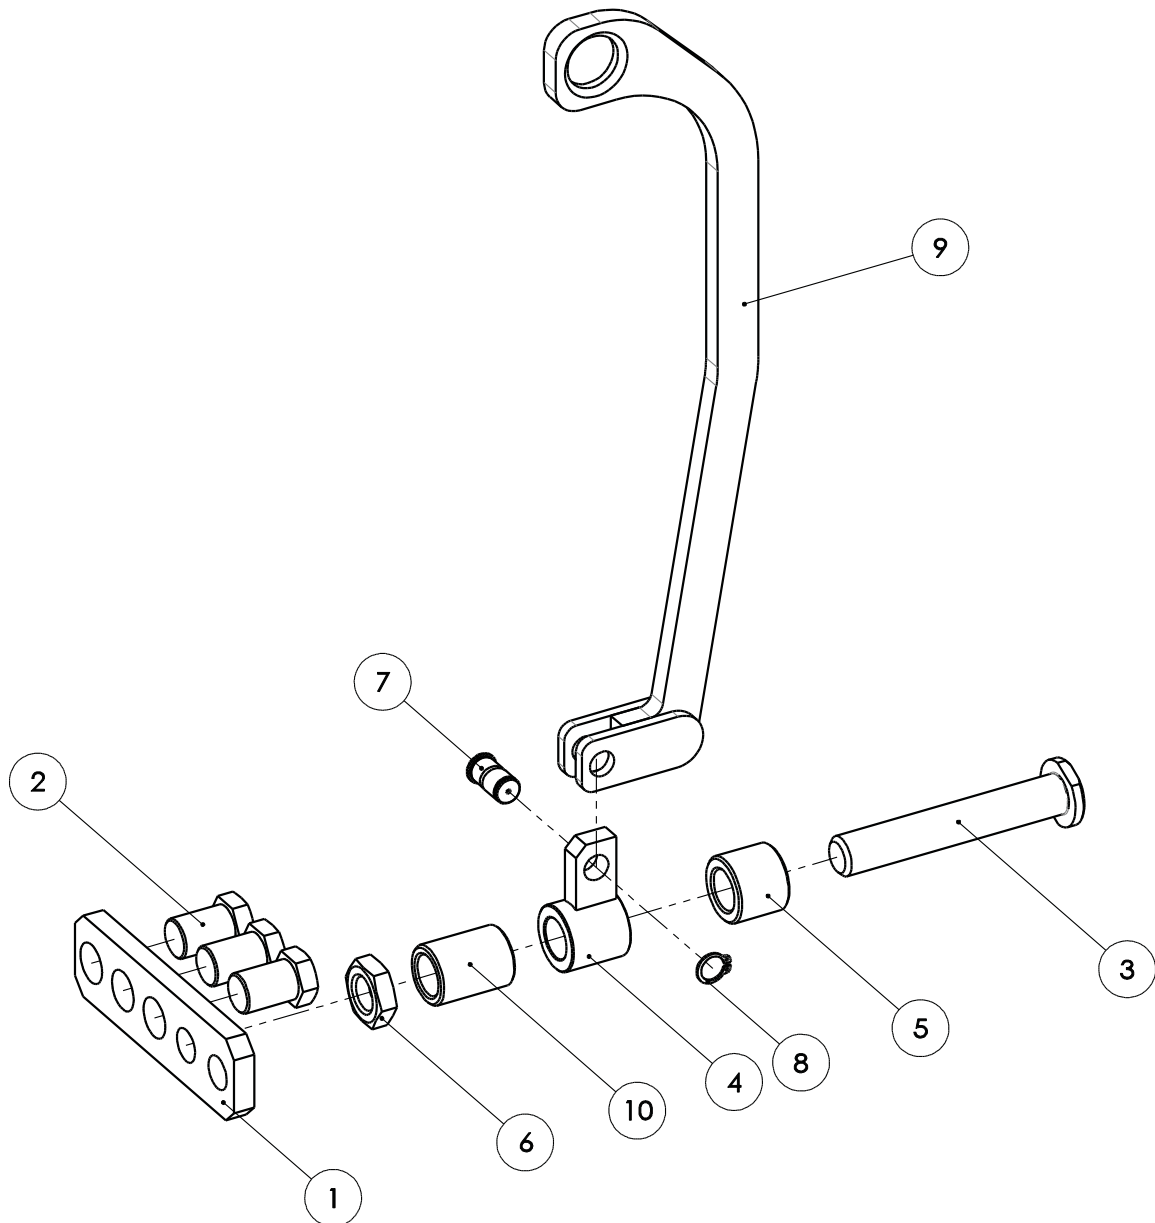

# Spare parts list splitting saw SB 295 E (110891031)

Spare parts list splitting saw SB 295 E (110891031)

**Bracket assembly, complete (007009235)**

Item no.	Part number	Part description	Quantity
1	001326118	Cylinder head screw	2
2	001326302	Grub screw	1
3	001362674	Compression spring	1
4	002000259	HM plate	1
5	003009235	Bracket	1
6	003009255	HM guide	2
7	003009634	Fibre guide	1

Spare parts list splitting saw SB 295 E (110891031)

Ledge, front assembly, complete (007016221)

Item no.	Part number	Part description	Quantity
1	003016221	Ledge, front	1
2	001342506	Ball	1
3	001610223	Full-cone nozzle	4
4	002000297	Grub screw	1
5	001342510	Ball	2
6	001312662	O-ring	2
7	001307217	Cylindrical pin	1
8	001306409	Cylindrical pin	1
9	001312656	O-ring	1
10	001312616	O-ring	1

Spare parts list splitting saw SB 295 E (110891031)

Ledge, rear assembly, complete (007015245)

Item no.	Part number	Part description	Quantity
1	003015245	Ledge, rear	1
2	001610223	Full-cone nozzle	8
3	001312662	O-ring	2
4	001342510	Ball	1
5	001306409	Cylindrical pin	1
6	002000298	Grub screw	2
7	002000297	Grub screw	2
8	001342506	Ball	1
9	001307223	Cylindrical pin	1
10	001307217	Cylindrical pin	1
11	002000296	Grub screw	1
12	001312656	O-ring	1

Spare parts list splitting saw SB 295 E (110891031)

**Suspension lever assembly, complete (007010850)**

Item no.	Part number	Part description	Quantity
1	003009677	Bracket	1
2	003009676	Screw	3
3	003010851	Threaded bolt	1
4	003010743	Suspension	1
5	003010852	Spacer sleeve	1
6	001300248	Hexagon nut	1
7	003006381	Bolt	1
8	001317909	Retaining ring	1
9	003010742	Suspension lever	1
10	003015215	Spacer sleeve	1