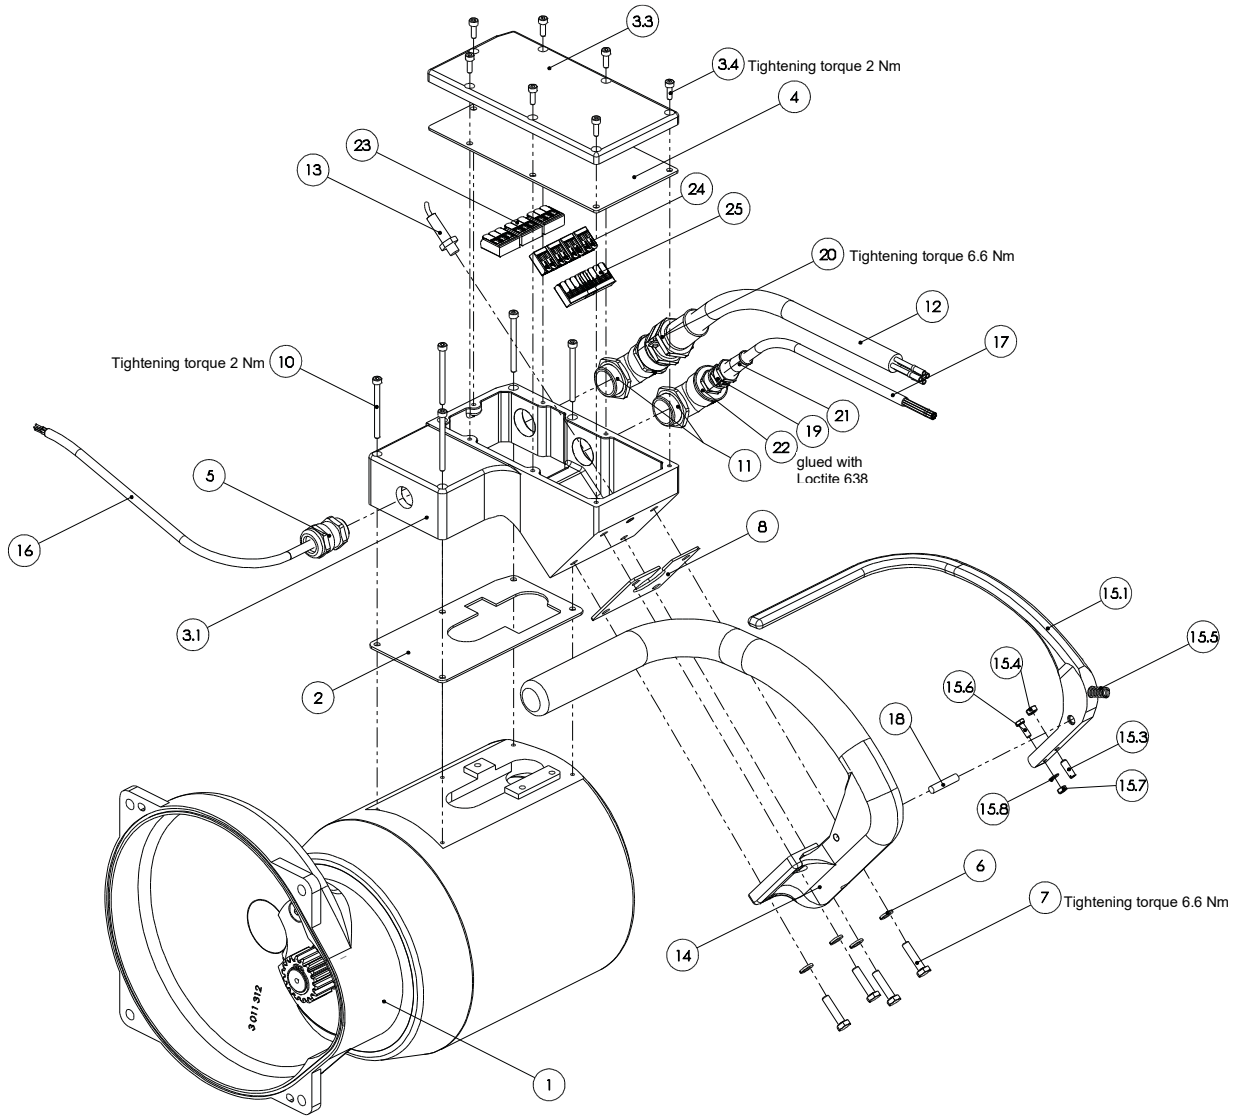

# Spare parts list splitting saw SB 295 E (110891031)

Spare parts list splitting saw SB 295 E (110891031)

		<b>Motor assembly, complete (008016159)</b>	
Item no.	Part number	Part description	Quantity
1	007015258	Motor, complete	1
2	003011315	Seal	1
3	007015257	Switch box, complete	1
3.1	003015257	Switch box	1
3.3	883004108	Cover	1
3.4	001326003	Cylinder head screw	3
4	003004107	Seal	1
5	001325556	Cable gland	1
6	001317002	Spring washer	4
7	001325913	Hexagon screw	4
8	003007630	Seal	1
9	001326003	Cylinder head screw	4
10	001326010	Cylinder head screw	5
11	001325544	Elbow union	2
12	001601773	Line, complete	1
13	001601227	Inductive sensor	1
14	003015259	Switching handle	1
15	007015260	Operating lever, complete	1
15.1	003015260	Operating lever	1
15.3	001326215	Grub screw	1
15.4	001304613	Hexagon nut	1
15.5	001362674	Compression spring	1
15.6	001325926	Hexagon screw	1
15.7	001304612	Hexagon nut	1
15.8	001317602	Washer	1
16	001601718	Line, complete	1
17	001601815	Line, complete	1
18	001307217	Cylindrical pin	1
19	001325593	Cable gland	1
20	001325590	Cable gland	1
21	001352108	Bend relief grommet	1
22	001325594	Reduction	1
23	001605041	Connecting terminal	3
24	001605028	Terminal	6
25	001605029	Terminal	1

# Spare parts list splitting saw SB 295 E (110891031)

Spare parts list splitting saw SB 295 E (110891031)

 <b>Motor assembly, complete (007015258)</b>			
Item no.	Part number	Part description	Quantity
1	001967425	Stator housing	1
2	001314618	Wave lock washer	1
3	001340261	Deep-groove ball bearing	1
4	001967405	Armature shaft, complete	1
5	001345318	Deep-groove ball bearing	1
6	001967404	Flange	1
7	001967421	Radial shaft sealing ring	1
8	001326508	Countersunk screw	4
9	001317762	O-ring	1
10	003011312	Housing	1
11	001305415	Feather key	1
12	003011141	Drive wheel	1
13	001312417	Retaining ring	1
14	002000328	Vent screw	1