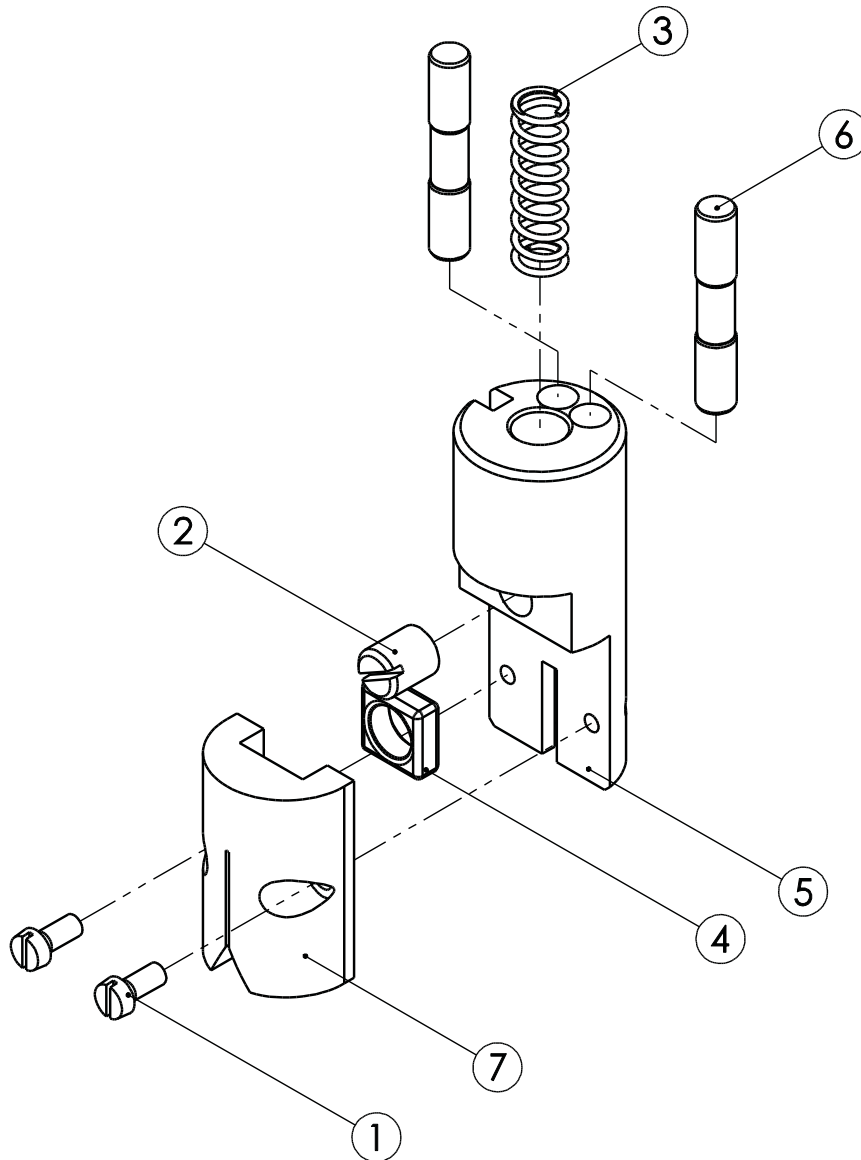

# Spare parts list splitting saw SB 295 E (110891031)

Spare parts list splitting saw SB 295 E (110891031)

 <b>Motor assembly, complete (007015258)</b>			
Item no.	Part number	Part description	Quantity
1	001967425	Stator housing	1
2	001314618	Wave lock washer	1
3	001340261	Deep-groove ball bearing	1
4	001967405	Armature shaft, complete	1
5	001345318	Deep-groove ball bearing	1
6	001967404	Flange	1
7	001967421	Radial shaft sealing ring	1
8	001326508	Countersunk screw	4
9	001317762	O-ring	1
10	003011312	Housing	1
11	001305415	Feather key	1
12	003011141	Drive wheel	1
13	001312417	Retaining ring	1
14	002000328	Vent screw	1

# Spare parts list splitting saw SB 295 E (110891031)

Spare parts list splitting saw SB 295 E (110891031)

**Bracket assembly, complete (007009235)**

Item no.	Part number	Part description	Quantity
1	001326118	Cylinder head screw	2
2	001326302	Grub screw	1
3	001362674	Compression spring	1
4	002000259	HM plate	1
5	003009235	Bracket	1
6	003009255	HM guide	2
7	003009634	Fibre guide	1

Spare parts list splitting saw SB 295 E (110891031)

Ledge, front assembly, complete (007016221)

Item no.	Part number	Part description	Quantity
1	003016221	Ledge, front	1
2	001342506	Ball	1
3	001610223	Full-cone nozzle	4
4	002000297	Grub screw	1
5	001342510	Ball	2
6	001312662	O-ring	2
7	001307217	Cylindrical pin	1
8	001306409	Cylindrical pin	1
9	001312656	O-ring	1
10	001312616	O-ring	1

Spare parts list splitting saw SB 295 E (110891031)

Ledge, rear assembly, complete (007015245)

Item no.	Part number	Part description	Quantity
1	003015245	Ledge, rear	1
2	001610223	Full-cone nozzle	8
3	001312662	O-ring	2
4	001342510	Ball	1
5	001306409	Cylindrical pin	1
6	002000298	Grub screw	2
7	002000297	Grub screw	2
8	001342506	Ball	1
9	001307223	Cylindrical pin	1
10	001307217	Cylindrical pin	1
11	002000296	Grub screw	1
12	001312656	O-ring	1