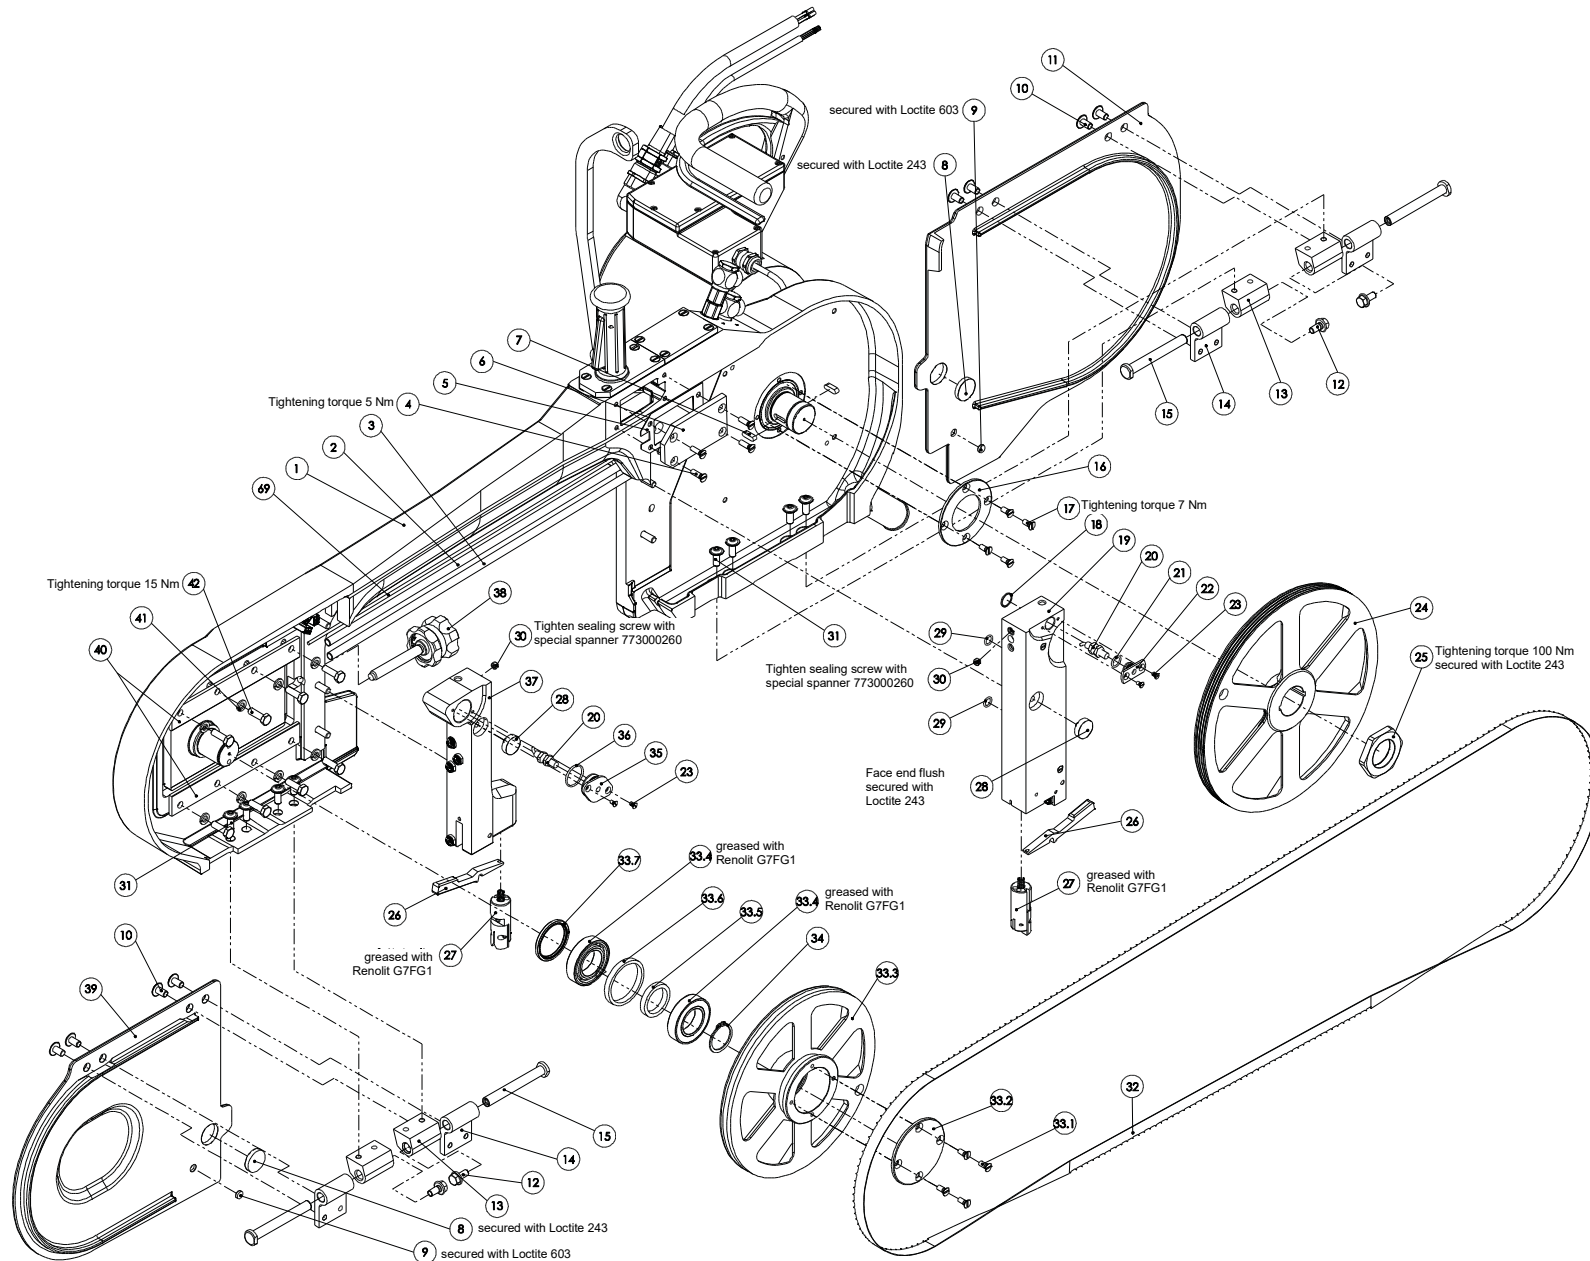

Spare parts list splitting saw SB 295 E (110891031)

38	007009247	Torque wrench, complete	1
	007016150	Tension wheel cover (Pos. 39, 8 & 9)	1
39	003015390	Tension wheel cover	1
40	003006436	Guide ledge	2
41	001317003	Spring washer	18
42	001325914	Hexagon screw	12
43	001326506	Countersunk screw	1
44	003007806	Washer	1
45	001312356	Retaining ring	1
46	001345803	Tapered roller bearing	2
47	001305459	Feather key	2
48	003009245	Bearing bolt	1
49	001307218	Cylindrical pin	2
50	007010850	Suspension lever, complete	1
51	001325556	Cable gland	1
52	001325543	Elbow union	1
53	001610661	Swivel connection	2
54	001370908	Reducing nipple	2
55	003009241	Seal	1
56	003009239	Cover	1
57	007015227	Handle, complete	1
58	001605028	Terminal	12
59	001326019	Cylinder head screw	6
60	001368634	Sealing plug	6
61	003009231	Guide plate	1
62	003006939	Guide ledge	2
63	003009232	Bearing bolt	1
64	003007794	Carrier	1
65	001325913	Hexagon screw	6
66	003011142	Metal gearwheel	1
67	001317757	O-ring	1
68	008016159	Motor, complete	1
69	001601780	Line, complete	1
70	001609619	Sealing ring	2
Accessories, included in scope of supply			
	007899712	Accessories	

Spare parts list splitting saw SB 295 E (110891031)