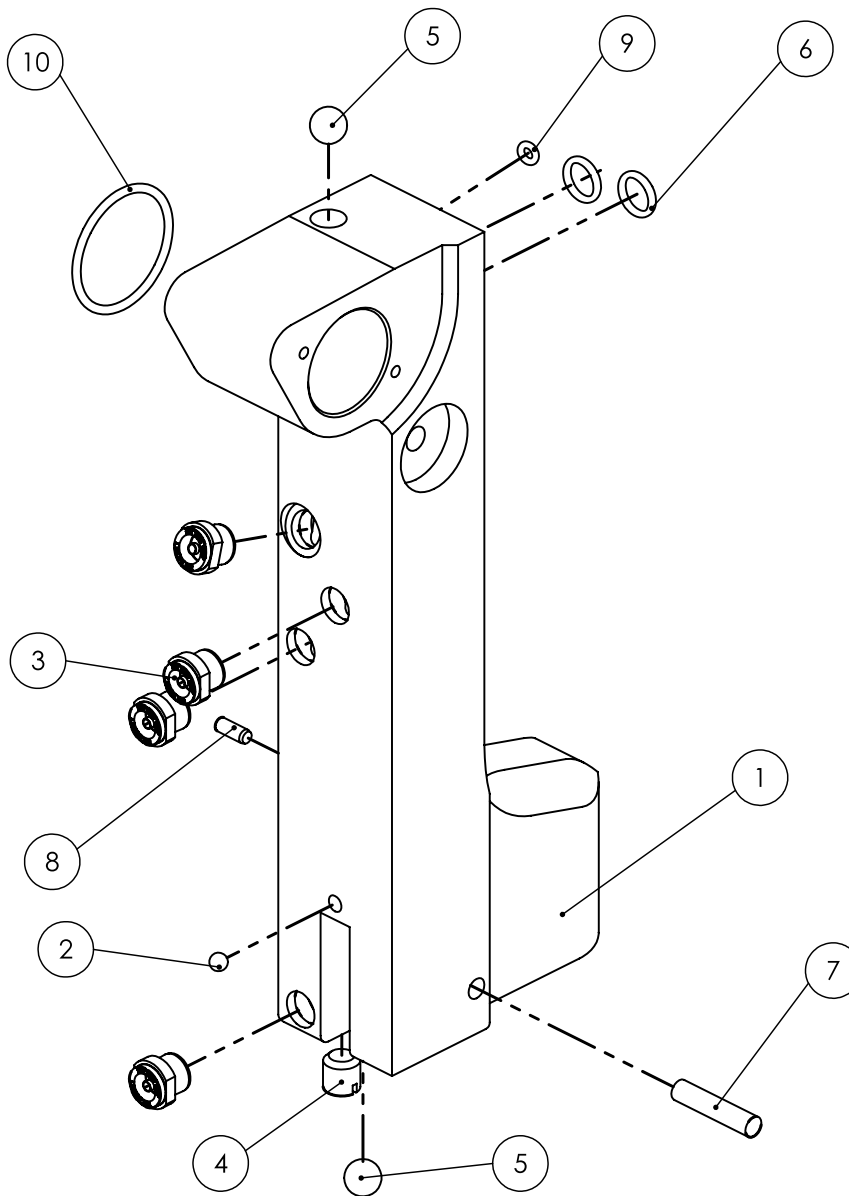

# Spare parts list splitting saw SB 295 E (110891031)

Spare parts list splitting saw SB 295 E (110891031)

 <b>Motor assembly, complete (007015258)</b>			
Item no.	Part number	Part description	Quantity
1	001967425	Stator housing	1
2	001314618	Wave lock washer	1
3	001340261	Deep-groove ball bearing	1
4	001967405	Armature shaft, complete	1
5	001345318	Deep-groove ball bearing	1
6	001967404	Flange	1
7	001967421	Radial shaft sealing ring	1
8	001326508	Countersunk screw	4
9	001317762	O-ring	1
10	003011312	Housing	1
11	001305415	Feather key	1
12	003011141	Drive wheel	1
13	001312417	Retaining ring	1
14	002000328	Vent screw	1

# Spare parts list splitting saw SB 295 E (110891031)

Spare parts list splitting saw SB 295 E (110891031)

**Bracket assembly, complete (007009235)**

Item no.	Part number	Part description	Quantity
1	001326118	Cylinder head screw	2
2	001326302	Grub screw	1
3	001362674	Compression spring	1
4	002000259	HM plate	1
5	003009235	Bracket	1
6	003009255	HM guide	2
7	003009634	Fibre guide	1

Spare parts list splitting saw SB 295 E (110891031)

Ledge, front assembly, complete (007016221)

Item no.	Part number	Part description	Quantity
1	003016221	Ledge, front	1
2	001342506	Ball	1
3	001610223	Full-cone nozzle	4
4	002000297	Grub screw	1
5	001342510	Ball	2
6	001312662	O-ring	2
7	001307217	Cylindrical pin	1
8	001306409	Cylindrical pin	1
9	001312656	O-ring	1
10	001312616	O-ring	1

Spare parts list splitting saw SB 295 E (110891031)

Ledge, rear assembly, complete (007015245)

Item no.	Part number	Part description	Quantity
1	003015245	Ledge, rear	1
2	001610223	Full-cone nozzle	8
3	001312662	O-ring	2
4	001342510	Ball	1
5	001306409	Cylindrical pin	1
6	002000298	Grub screw	2
7	002000297	Grub screw	2
8	001342506	Ball	1
9	001307223	Cylindrical pin	1
10	001307217	Cylindrical pin	1
11	002000296	Grub screw	1
12	001312656	O-ring	1