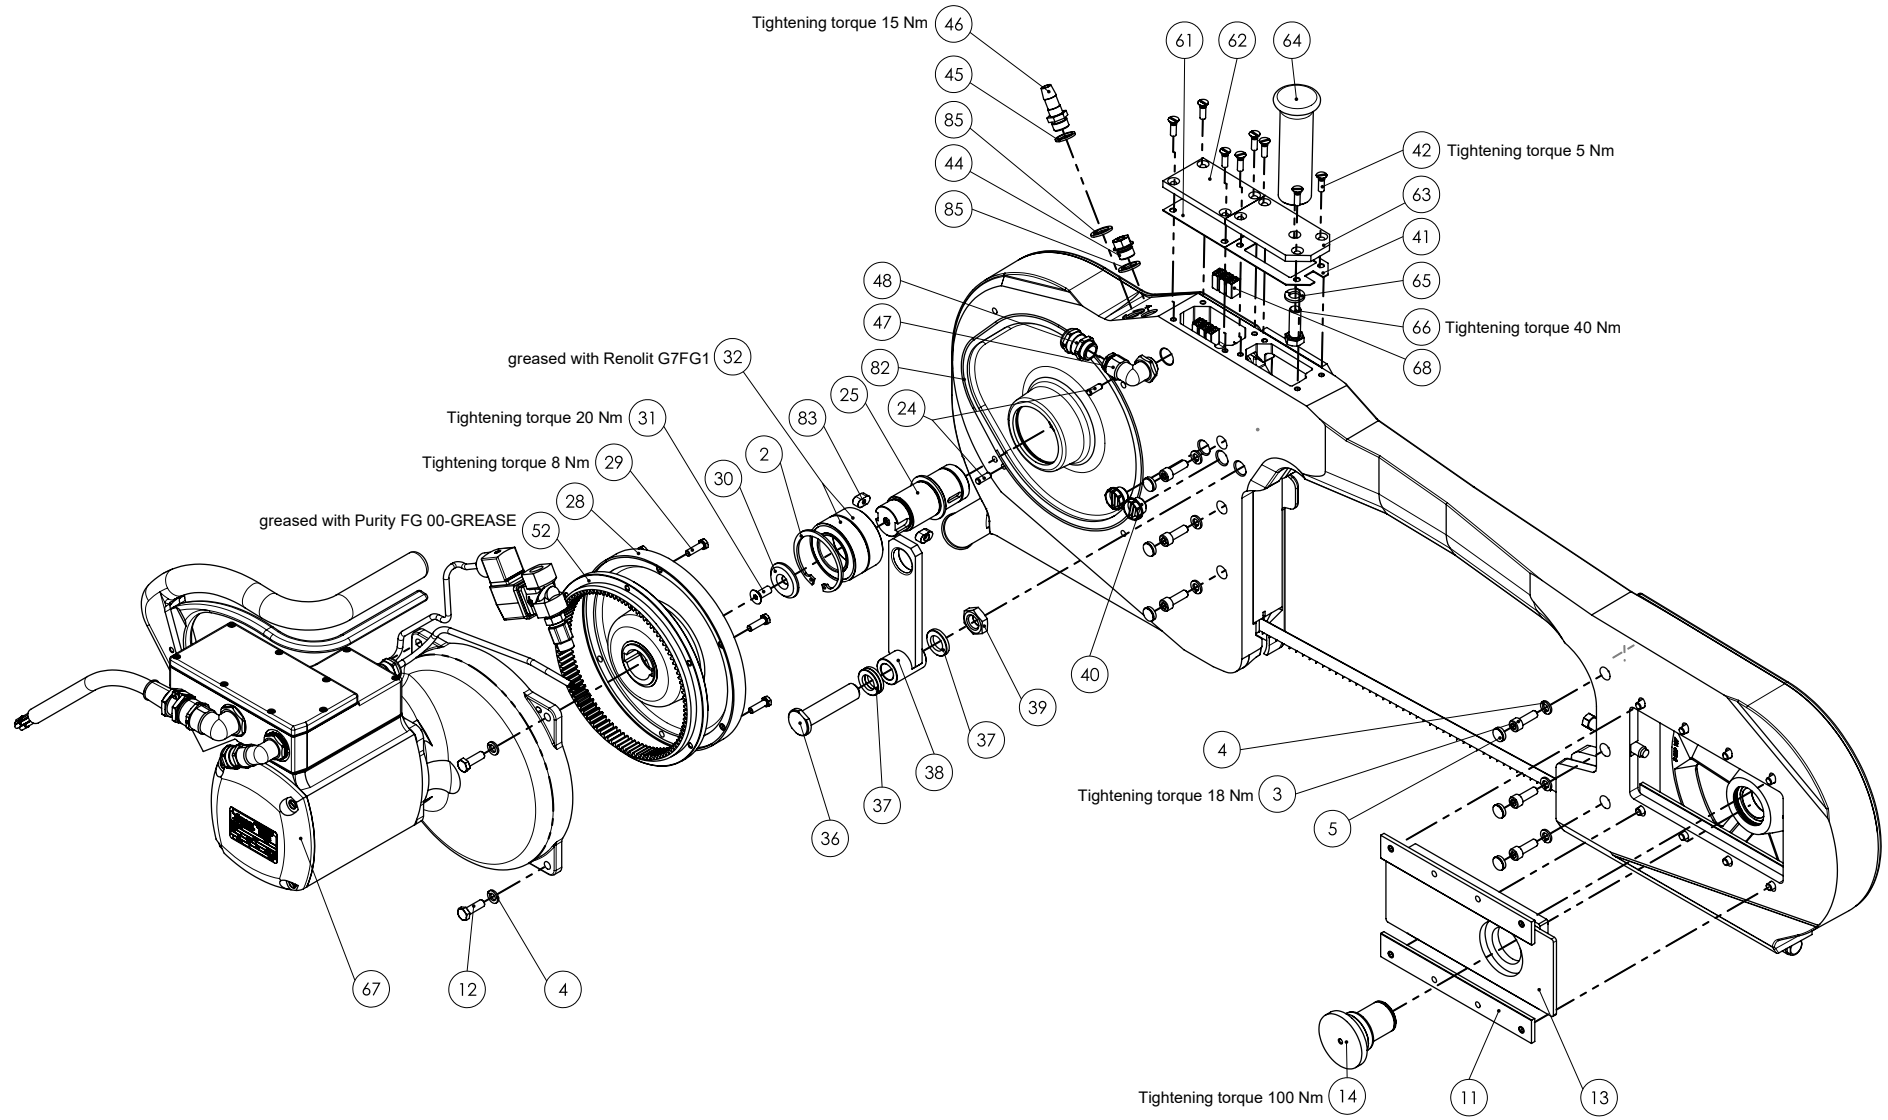

Spare parts list splitting saw SB 289 E (110890945)

Spare parts list splitting saw SB 289 E (110890945)

Motor assembly, complete (008015317)			
Item no.	Part number	Part description	Quantity
1	007012001	Motor, complete	1
2	003011856	Seal	1
3	001601742	Line, complete	1
4	001325556	Cable gland	1
5	007015257	Switch box, complete	1
5.1	003015257	Switch box	1
5.2	001326003	Cylinder head screw	3
5.3	883004108	Cover	1
6	001326010	Cylinder head screw	5
7	001601227	Inductive sensor	1
8	001605028	Terminal	2
9	001326003	Cylinder head screw	4
10	003004107	Seal	1
11	001605029	Terminal	1
12	001604009	Reduction	1
13	001325544	Elbow union	1
14	001325590	Cable gland	1
15	001605040	Terminal	1
16	001601807	Line, complete	1
17	008009821	Solenoid valve, complete	1
17.1	001325543	Elbow union	1
17.2	001325556	Cable gland	1
17.3	001601752	Line, complete	1
17.4	001370908	Reducing nipple	1
17.5	001606516	Straight screw-in socket	1
17.6	001607105	Solenoid valve	1
18	007015260	Operating lever, complete	1
18.1	003015260	Operating lever	1
18.2	001304613	Hexagon nut	1
18.3	001325926	Hexagon screw	1
18.4	001346022	Plain bearing	1
18.5	001362674	Compression spring	1
18.6	001326215	Grub screw	1
18.7	001304612	Hexagon nut	1
18.8	001317602	Washer	1
19	001307217	Cylindrical pin	1
20	003015259	Switching handle	1
21	003007630	Seal	1
22	001317002	Spring washer	4
23	001325913	Hexagon screw	4
24	001325733	Ferrule	3
25	001605041	Terminal	2