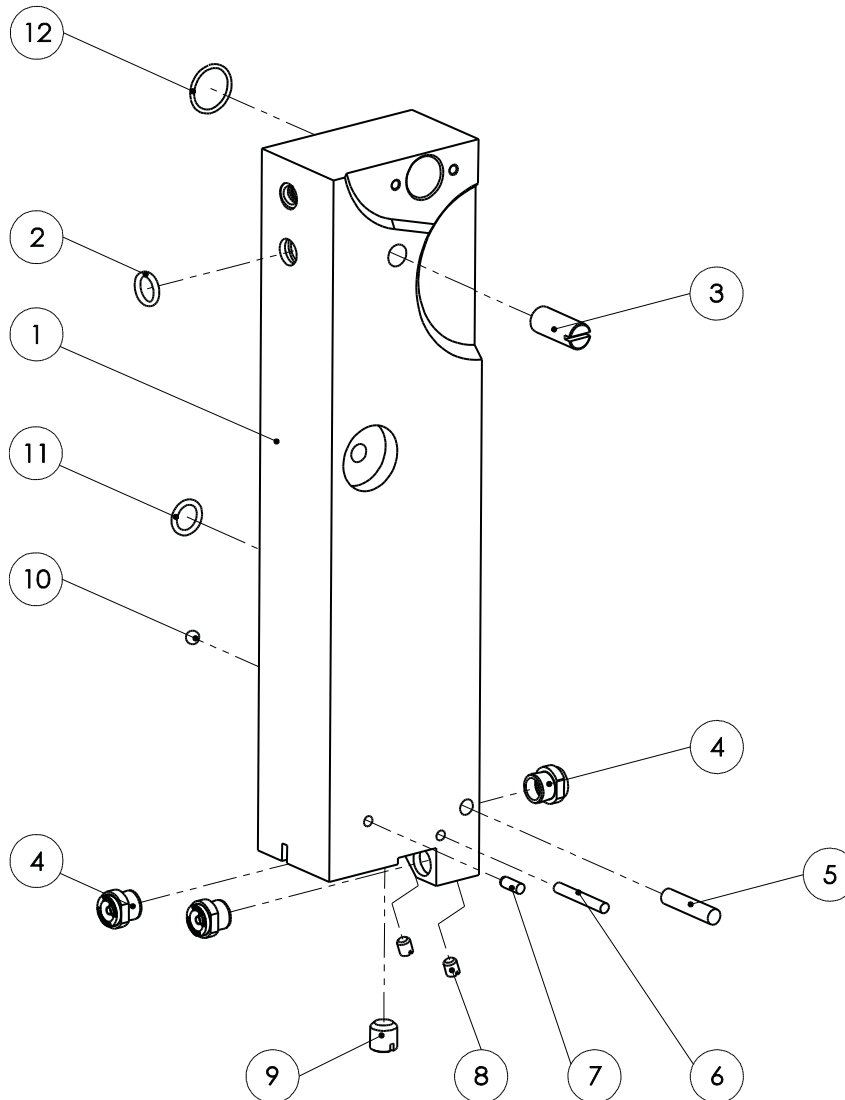

Spare parts list splitting saw SB 289 E (110890945)

Spare parts list splitting saw SB 289 E (110890945)

 Motor assembly, complete (007012002)			
Item no.	Part number	Part description	Quantity
1	001312417	Retaining ring	2
2	003004112	Drive wheel	1
3	001326102	Cylinder head screw	3
4	003011830	Bearing cover	1
5	003007792	Housing	1
6	001304501	Hexagon nut	4
7	001316408	V-ring	1
8	001317777	O-ring	1
9	001340238	Deep-groove ball bearing	1
10	001305415	Feather key	1
11	007011853	Armature shaft, complete	1
12	007011850	Stator housing, complete	1
13	001317778	O-ring	1
14	001345316	Deep-groove ball bearing	1
15	001314604	Wave lock washer	1
16	003011854	End shield	1
17	001326423	Countersunk screw	4

Spare parts list splitting saw SB 289 E (110890945)

Spare parts list splitting saw SB 289 E (110890945)

Bracket assembly, complete (007009235)

Item no.	Part number	Part description	Quantity
1	001326118	Cylinder head screw	2
2	001326302	Grub screw	1
3	001362674	Compression spring	1
4	002000259	HM plate	1
5	003009235	Bracket	1
6	003009255	HM guide	2
7	003009634	Fibre guide	1

Spare parts list splitting saw SB 289 E (110890945)

		Ledge, front assembly, complete (007016217)	
Item no.	Part number	Part description	Quantity
1	003016217	Ledge, front	1
2	001312662	O-ring	1
3	001307217	Cylindrical pin	1
4	001342510	Ball	1
5	001342506	Ball	1
6	001306409	Cylindrical pin	1
7	001312616	O-ring	1

Spare parts list splitting saw SB 289 E (110890945)

		Ledge, rear assembly, complete (007015226)	
Item no.	Part number	Part description	Quantity
1	003015226	Ledge, rear	1
2	001312662	O-ring	1
3	002000296	Grub screw	1
4	001610223	Full-cone nozzle	3
5	001307217	Cylindrical pin	1
6	001307223	Cylindrical pin	1
7	001306409	Cylindrical pin	1
8	002000298	Grub screw	2
9	002000297	Grub screw	1
10	001342506	Ball	1
11	001312662	O-ring	1
12	001317785	O-ring	1