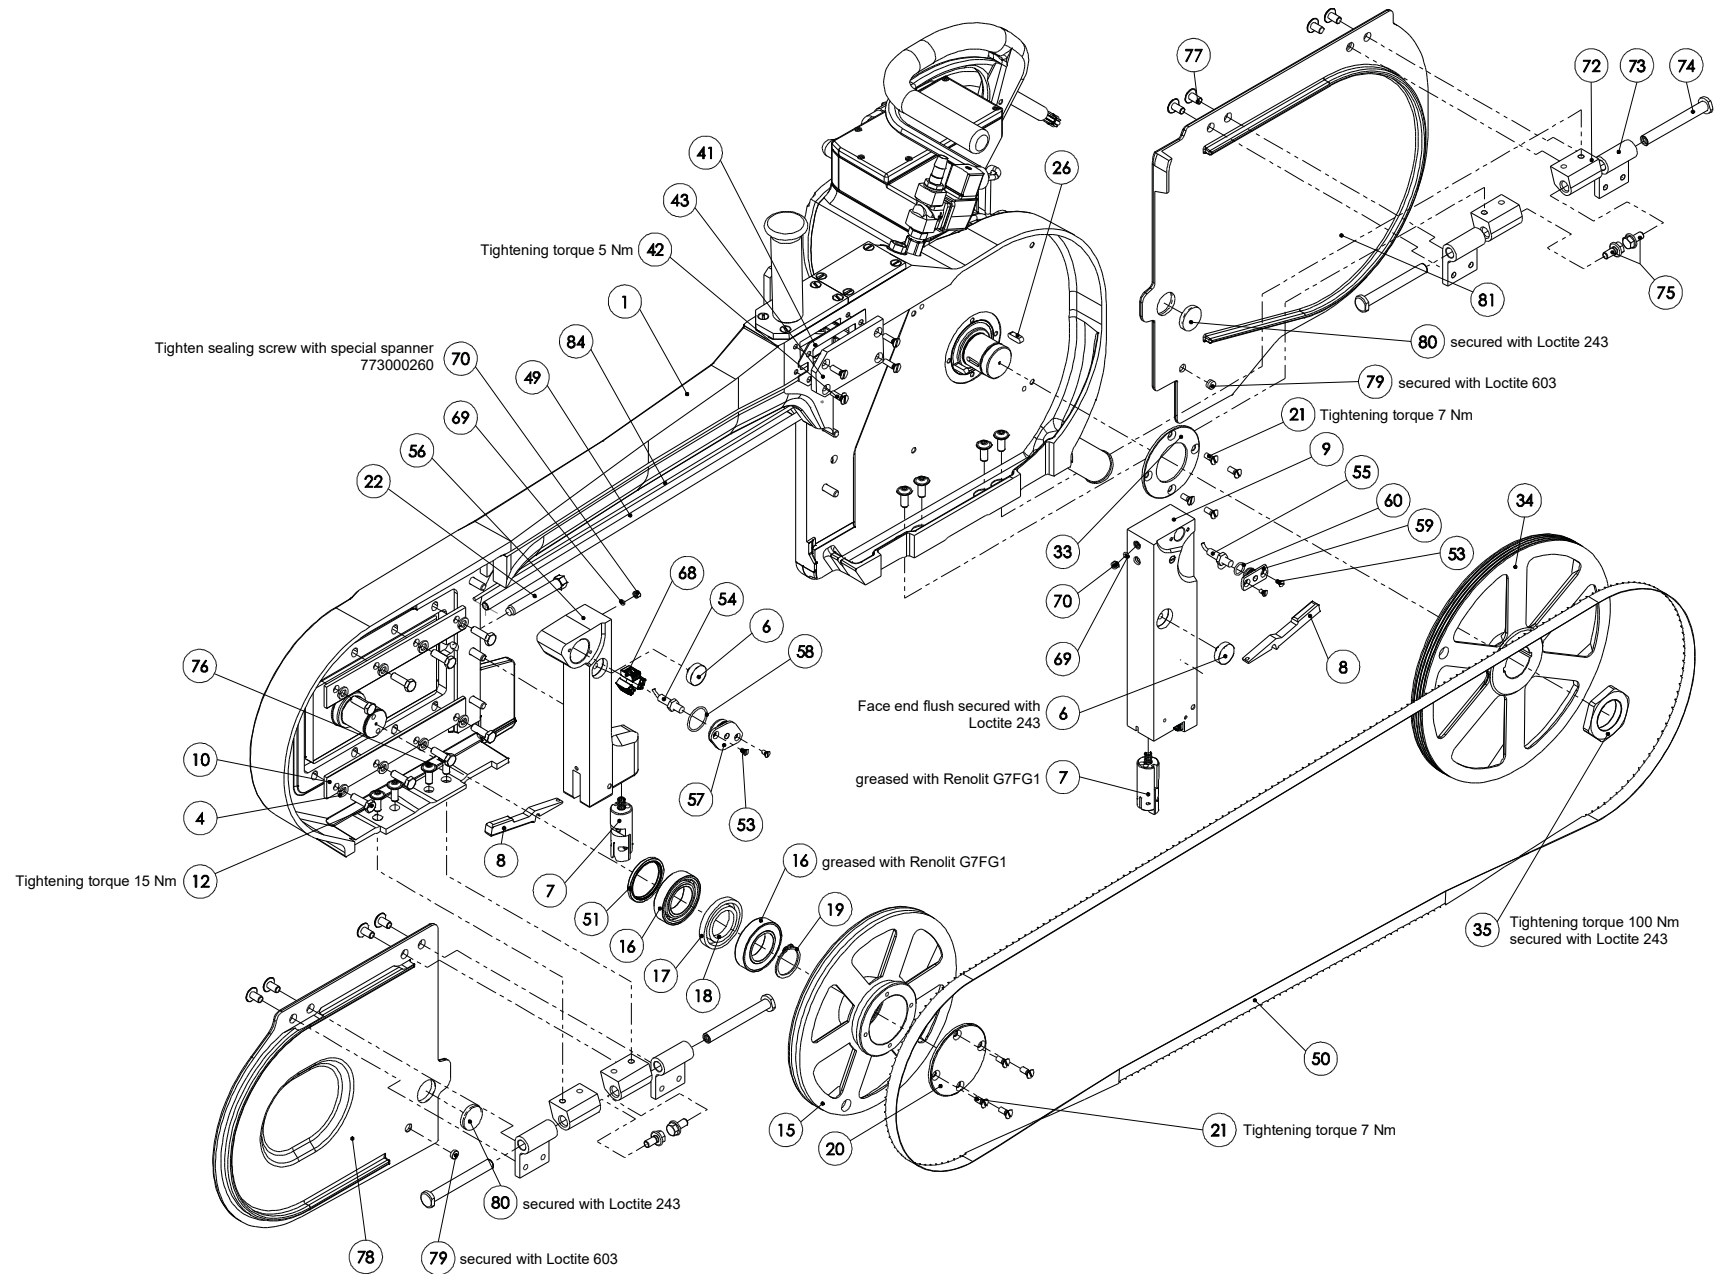

Spare parts list splitting saw SB 289 E (110890945)

46	001366205	Grommet with external thread	1
47	001325543	Elbow union	1
48	001325556	Cable gland	1
49	003009254	Water pipe	1
50	001363702	Saw band	1
51	001344236	Sealing ring	1
52	003005383	Metal gearwheel	1
53	001326404	Countersunk screw	4
54	001601227	Inductive sensor	1
55	001601227	Inductive sensor	1
56	007016217	Ledge, front complete	1
57	003014383	Sensor base, front	1
58	001317714	O-ring	1
59	003014384	Sensor base, rear	1
60	001317705	O-ring	1
61	003009241	Seal	1
62	003009239	Cover	1
63	003009490	Cover	1
64	003012640	Handle	1
65	001317004	Spring washer	1
66	001325934	Hexagon screw	1
67	008015317	Motor, complete	1
68	001605028	Terminal	9
69	001312656	O-ring	2
70	003013454	Sealing screw	2
72	003014565	Fixed hinge	4
73	003015327	Hinge	4
74	003015319	Bolt	4
75	001326900	Hexagon screw with flange	4
76	001328005	Fillister head screw	8
77	001328004	Fillister head screw	8
	007016150	Tension wheel cover complete (Pos. 78, 79 & 80)	1
78	003015390	Tension wheel cover	1
79	003016141	Washer	2
80	003009237	Washer	2
	007016151	Motor cover complete (Pos. 81, 79 & 80)	1
81	003015393	Motor cover	1
82	001317757	O-ring	1
83	002000356	Feather key	2
84	001601780	Line, complete	1
85	001609619	Sealing ring	2
Accessories, included in scope of supply			
	007899701	Accessories	

Spare parts list splitting saw SB 289 E (110890945)