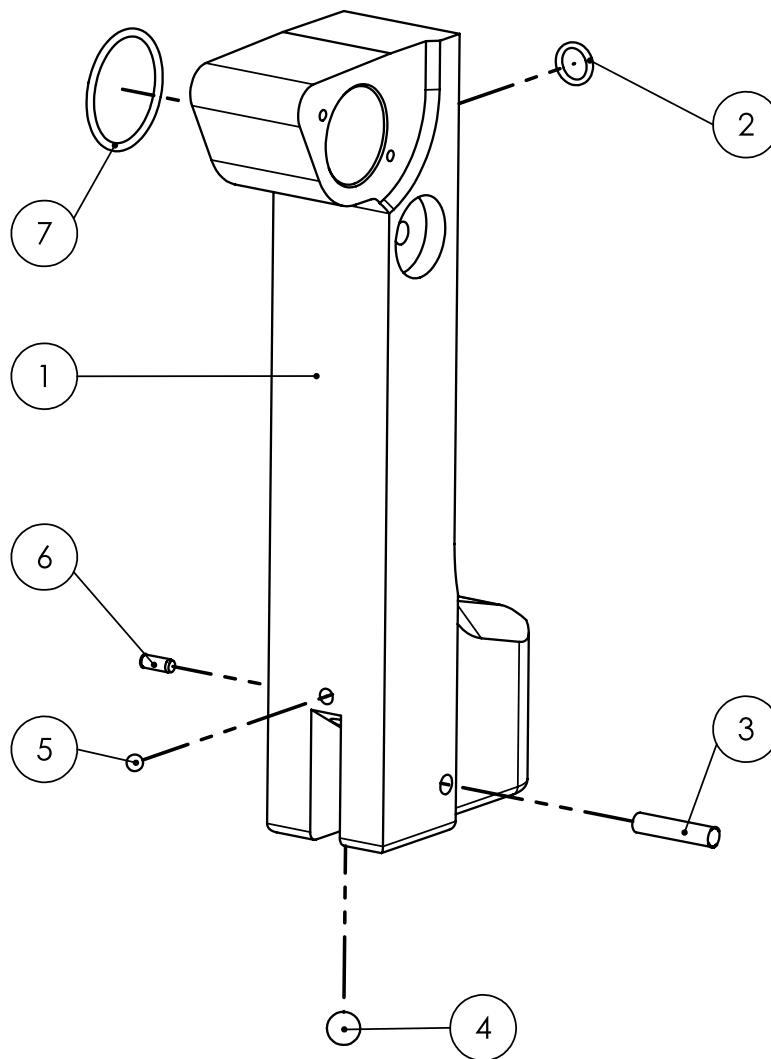

Spare parts list splitting saw SB 289 E (110890945)

Spare parts list splitting saw SB 289 E (110890945)

 Motor assembly, complete (007012002)			
Item no.	Part number	Part description	Quantity
1	001312417	Retaining ring	2
2	003004112	Drive wheel	1
3	001326102	Cylinder head screw	3
4	003011830	Bearing cover	1
5	003007792	Housing	1
6	001304501	Hexagon nut	4
7	001316408	V-ring	1
8	001317777	O-ring	1
9	001340238	Deep-groove ball bearing	1
10	001305415	Feather key	1
11	007011853	Armature shaft, complete	1
12	007011850	Stator housing, complete	1
13	001317778	O-ring	1
14	001345316	Deep-groove ball bearing	1
15	001314604	Wave lock washer	1
16	003011854	End shield	1
17	001326423	Countersunk screw	4

Spare parts list splitting saw SB 289 E (110890945)

Spare parts list splitting saw SB 289 E (110890945)

Bracket assembly, complete (007009235)

Item no.	Part number	Part description	Quantity
1	001326118	Cylinder head screw	2
2	001326302	Grub screw	1
3	001362674	Compression spring	1
4	002000259	HM plate	1
5	003009235	Bracket	1
6	003009255	HM guide	2
7	003009634	Fibre guide	1

Spare parts list splitting saw SB 289 E (110890945)

		Ledge, front assembly, complete (007016217)	
Item no.	Part number	Part description	Quantity
1	003016217	Ledge, front	1
2	001312662	O-ring	1
3	001307217	Cylindrical pin	1
4	001342510	Ball	1
5	001342506	Ball	1
6	001306409	Cylindrical pin	1
7	001312616	O-ring	1

Spare parts list splitting saw SB 289 E (110890945)

		Ledge, rear assembly, complete (007015226)	
Item no.	Part number	Part description	Quantity
1	003015226	Ledge, rear	1
2	001312662	O-ring	1
3	002000296	Grub screw	1
4	001610223	Full-cone nozzle	3
5	001307217	Cylindrical pin	1
6	001307223	Cylindrical pin	1
7	001306409	Cylindrical pin	1
8	002000298	Grub screw	2
9	002000297	Grub screw	1
10	001342506	Ball	1
11	001312662	O-ring	1
12	001317785	O-ring	1