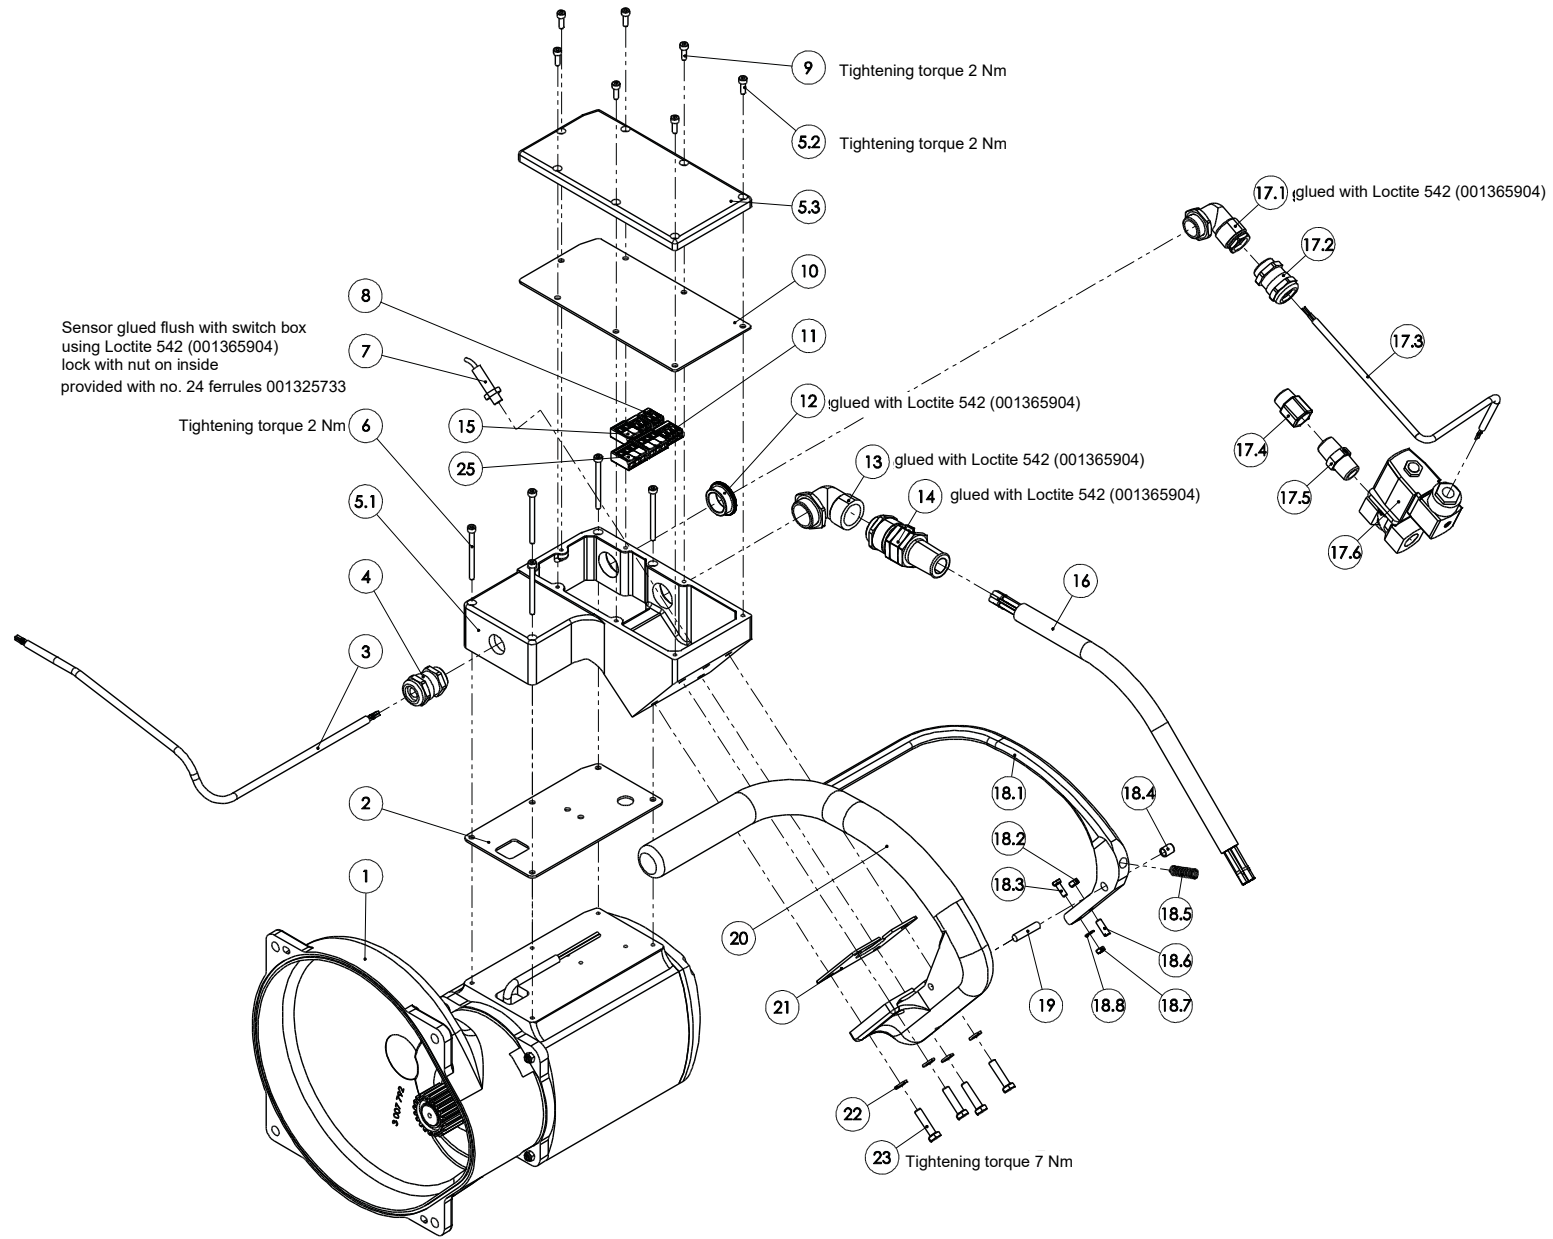

Spare parts list splitting saw SB 289 E (110890945)

Motor assembly, complete (008015317)			
Item no.	Part number	Part description	Quantity
1	007012001	Motor, complete	1
2	003011856	Seal	1
3	001601742	Line, complete	1
4	001325556	Cable gland	1
5	007015257	Switch box, complete	1
5.1	003015257	Switch box	1
5.2	001326003	Cylinder head screw	3
5.3	883004108	Cover	1
6	001326010	Cylinder head screw	5
7	001601227	Inductive sensor	1
8	001605028	Terminal	2
9	001326003	Cylinder head screw	4
10	003004107	Seal	1
11	001605029	Terminal	1
12	001604009	Reduction	1
13	001325544	Elbow union	1
14	001325590	Cable gland	1
15	001605040	Terminal	1
16	001601807	Line, complete	1
17	008009821	Solenoid valve, complete	1
17.1	001325543	Elbow union	1
17.2	001325556	Cable gland	1
17.3	001601752	Line, complete	1
17.4	001370908	Reducing nipple	1
17.5	001606516	Straight screw-in socket	1
17.6	001607105	Solenoid valve	1
18	007015260	Operating lever, complete	1
18.1	003015260	Operating lever	1
18.2	001304613	Hexagon nut	1
18.3	001325926	Hexagon screw	1
18.4	001346022	Plain bearing	1
18.5	001362674	Compression spring	1
18.6	001326215	Grub screw	1
18.7	001304612	Hexagon nut	1
18.8	001317602	Washer	1
19	001307217	Cylindrical pin	1
20	003015259	Switching handle	1
21	003007630	Seal	1
22	001317002	Spring washer	4
23	001325913	Hexagon screw	4
24	001325733	Ferrule	3
25	001605041	Terminal	2

Spare parts list splitting saw SB 289 E (110890945)