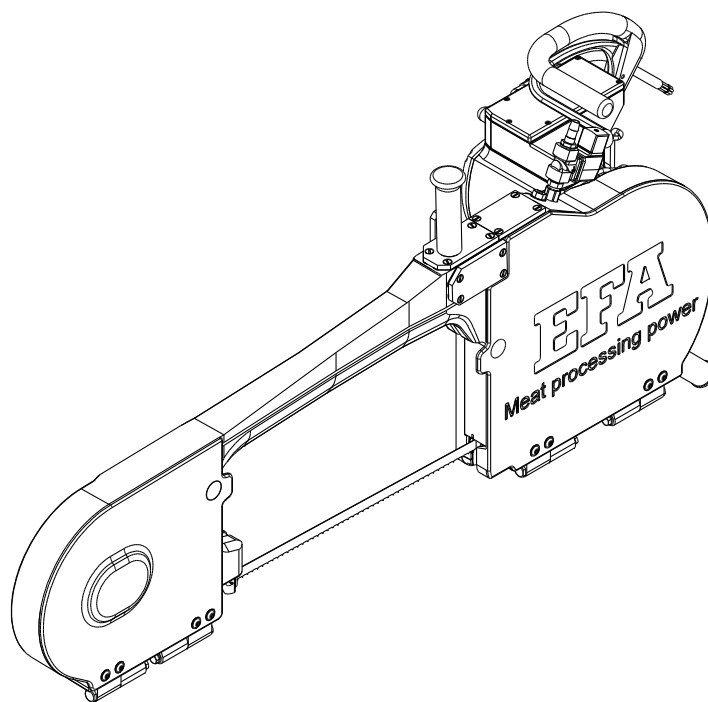

Spare parts list

SB 289 E Splitting saw

42 V 50 Hz

110890945

Schmid und Wezel GmbH

Maschinenfabrik

Maybachstrasse 2

D-75433 Maulbronn

Tel. +49 7043 1020

Fax +49 7043 10278

E-mail: efa-verkauf@efa-germany.de

www.efa-germany.com

Spare parts list splitting saw SB 289 E (110890945)

		SB 289 E Splitting saw (110890945)	
Item no.	Part number	Part description	Quantity
1	003015392	Housing	1
2	001312356	Retaining ring	1
3	001326019	Cylinder head screw	6
4	001317003	Spring washer	18
5	001368634	Sealing plug	6
6	002000306	Magnetic clamp system	2
7	007009235	Bracket, complete	2
8	007009835	Lever, complete	2
9	007015226	Ledge, rear complete	1
10	003006436	Guide ledge	2
11	003006939	Guide ledge	2
12	001325914	Hexagon screw	12
13	003009231	Guide plate	1
14	003009232	Bearing bolt	1
15	003009137	Guide pulley, front	1
16	001345330	Deep-groove ball bearing	2
17	003006725	Spacer ring	1
18	003006724	Spacer ring	1
19	001312432	Retaining ring	1
20	003009238	Cover	1
21	001326402	Countersunk screw	8
22	003008941	Tensioning screw	1
23	001317757	O-ring	1
24	001307218	Cylindrical pin	2
25	003009245	Bearing bolt	1
26	001305415	Feather key	2
27	001305459	Feather key	2
28	003007794	Carrier	1
29	001325999	Hexagon screw	6
30	003007806	Washer	1
31	001326506	Countersunk screw	1
32	001345803	Tapered roller bearing	2
33	003009240	Cover plate	1
34	003009136	Guide pulley, rear	1
35	003009246	Hexagon nut	1
36	003009252	Threaded bolt	1
37	001310510	Washer	3
38	003009251	Suspension lever	1
39	001300248	Hexagon nut	1
40	001368626	Screw plug	2
41	003009206	Seal	2
42	001326406	Countersunk screw	12
43	003009342	Cover	1
44	001368622	Screw plug	1
45	001313102	Sealing ring	1