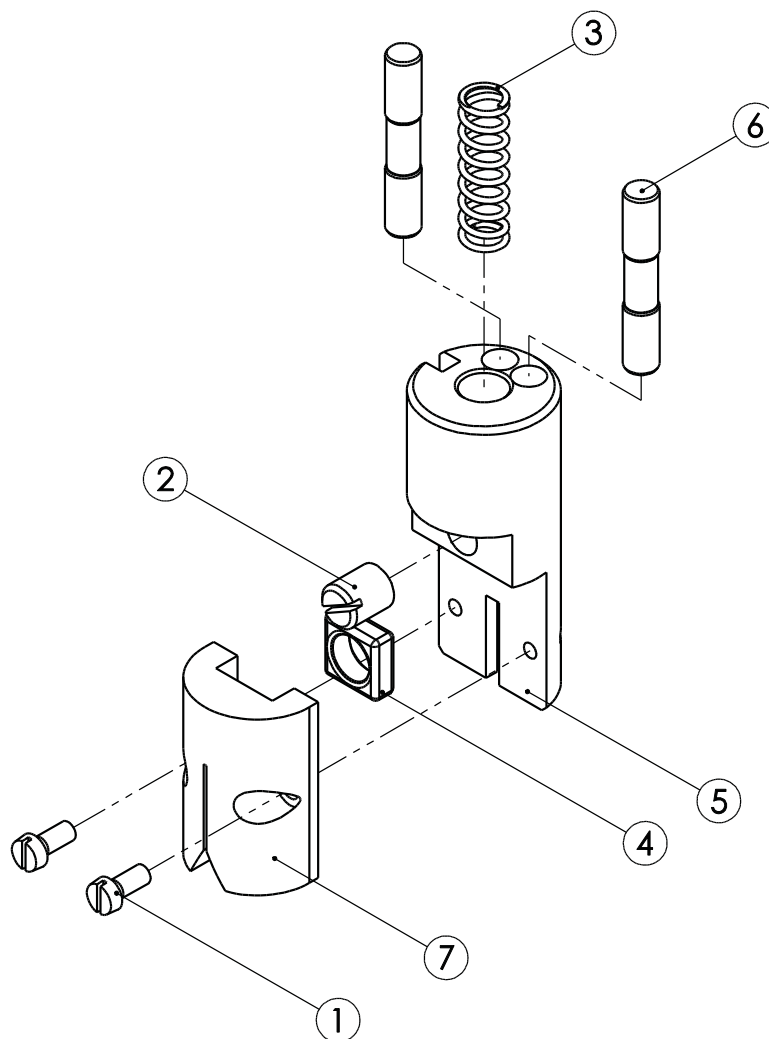

Spare parts list splitting saw SB 289 E (110890945)

Spare parts list splitting saw SB 289 E (110890945)

 Motor assembly, complete (007012002)			
Item no.	Part number	Part description	Quantity
1	001312417	Retaining ring	2
2	003004112	Drive wheel	1
3	001326102	Cylinder head screw	3
4	003011830	Bearing cover	1
5	003007792	Housing	1
6	001304501	Hexagon nut	4
7	001316408	V-ring	1
8	001317777	O-ring	1
9	001340238	Deep-groove ball bearing	1
10	001305415	Feather key	1
11	007011853	Armature shaft, complete	1
12	007011850	Stator housing, complete	1
13	001317778	O-ring	1
14	001345316	Deep-groove ball bearing	1
15	001314604	Wave lock washer	1
16	003011854	End shield	1
17	001326423	Countersunk screw	4

Spare parts list splitting saw SB 289 E (110890945)

Spare parts list splitting saw SB 289 E (110890945)

Bracket assembly, complete (007009235)

Item no.	Part number	Part description	Quantity
1	001326118	Cylinder head screw	2
2	001326302	Grub screw	1
3	001362674	Compression spring	1
4	002000259	HM plate	1
5	003009235	Bracket	1
6	003009255	HM guide	2
7	003009634	Fibre guide	1

Spare parts list splitting saw SB 289 E (110890945)

		Ledge, front assembly, complete (007016217)	
Item no.	Part number	Part description	Quantity
1	003016217	Ledge, front	1
2	001312662	O-ring	1
3	001307217	Cylindrical pin	1
4	001342510	Ball	1
5	001342506	Ball	1
6	001306409	Cylindrical pin	1
7	001312616	O-ring	1

Spare parts list splitting saw SB 289 E (110890945)

		Ledge, rear assembly, complete (007015226)	
Item no.	Part number	Part description	Quantity
1	003015226	Ledge, rear	1
2	001312662	O-ring	1
3	002000296	Grub screw	1
4	001610223	Full-cone nozzle	3
5	001307217	Cylindrical pin	1
6	001307223	Cylindrical pin	1
7	001306409	Cylindrical pin	1
8	002000298	Grub screw	2
9	002000297	Grub screw	1
10	001342506	Ball	1
11	001312662	O-ring	1
12	001317785	O-ring	1