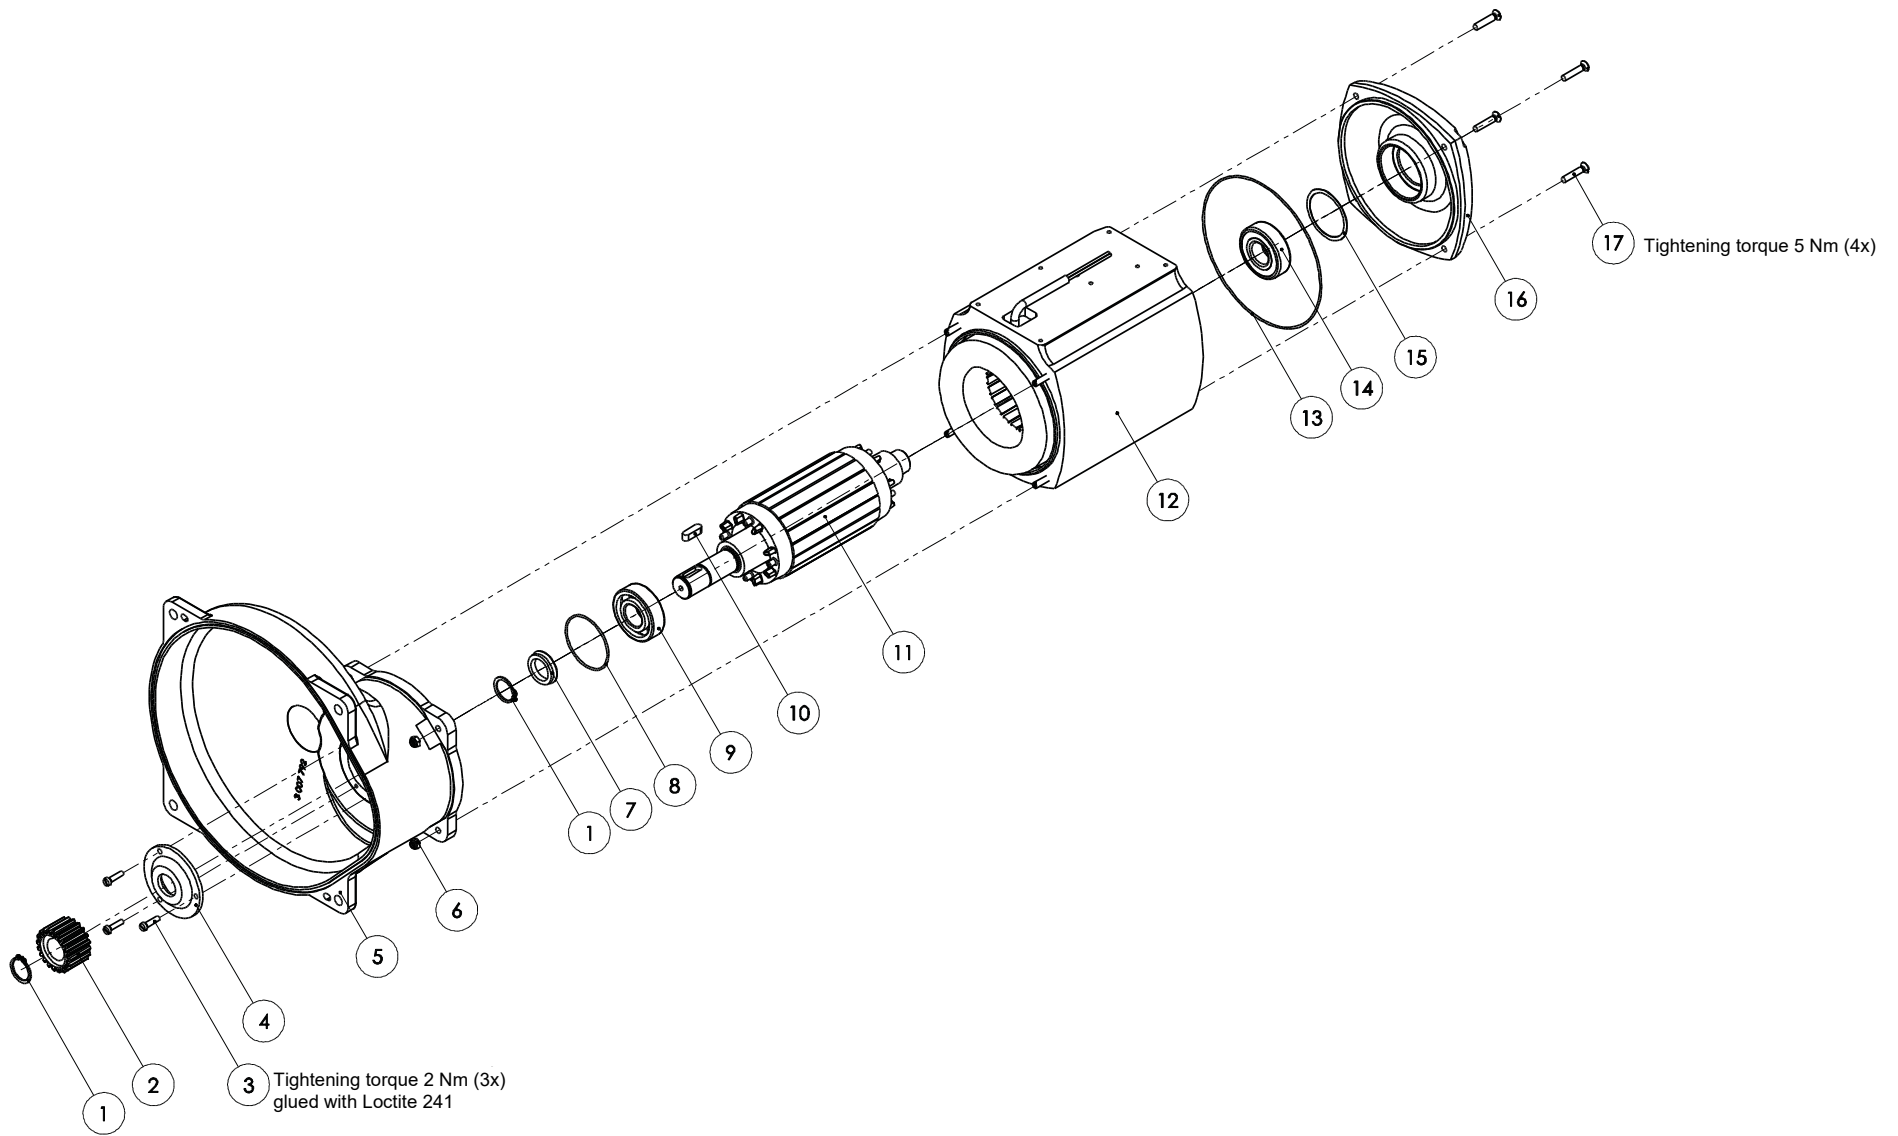

Spare parts list splitting saw SB 289 E (110890945)

Motor assembly, complete (007012002)			
Item no.	Part number	Part description	Quantity
1	001312417	Retaining ring	2
2	003004112	Drive wheel	1
3	001326102	Cylinder head screw	3
4	003011830	Bearing cover	1
5	003007792	Housing	1
6	001304501	Hexagon nut	4
7	001316408	V-ring	1
8	001317777	O-ring	1
9	001340238	Deep-groove ball bearing	1
10	001305415	Feather key	1
11	007011853	Armature shaft, complete	1
12	007011850	Stator housing, complete	1
13	001317778	O-ring	1
14	001345316	Deep-groove ball bearing	1
15	001314604	Wave lock washer	1
16	003011854	End shield	1
17	001326423	Countersunk screw	4

Spare parts list splitting saw SB 289 E (110890945)