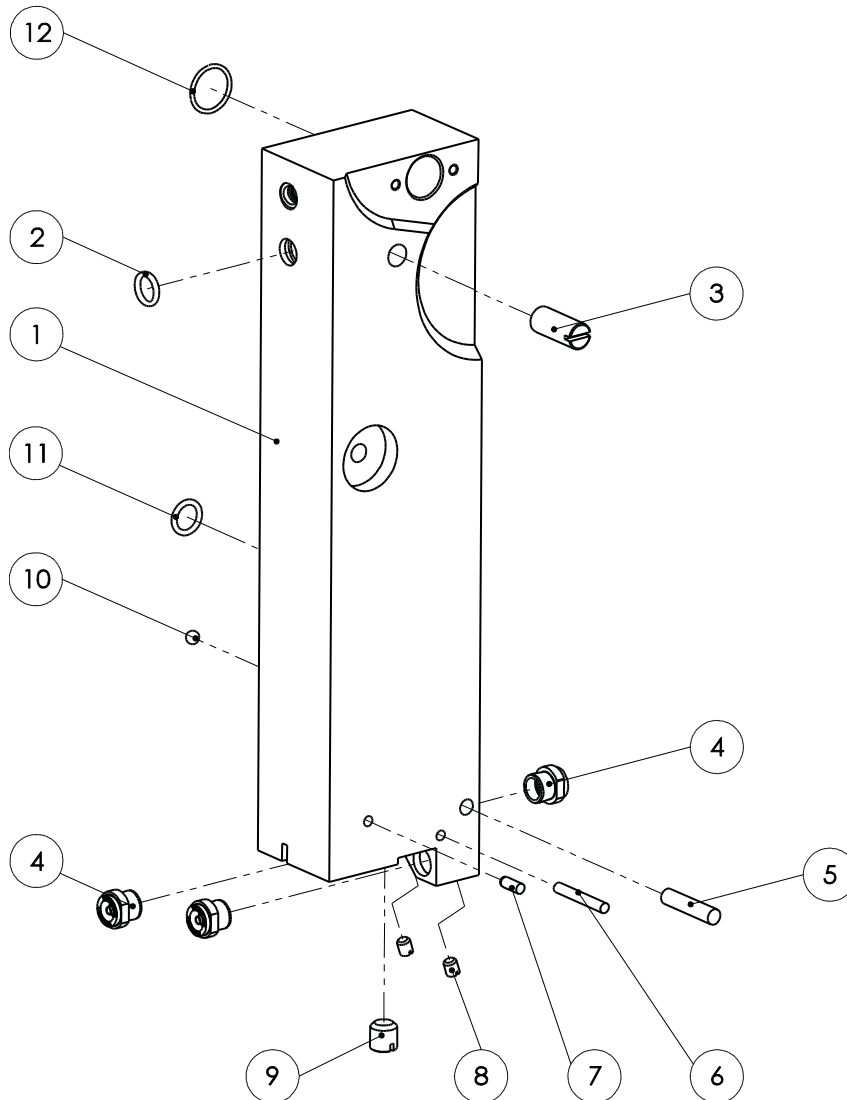

Spare parts list splitting saw SB 289 E (110890943)

Sensor glued flush with switch box using Loctite 542 (001365904) lock with nut on inside

Spare parts list splitting saw SB 289 E (110890943)

 Motor assembly, complete (007015316)			
Item no.	Part number	Part description	Quantity
1	001312417	Retaining ring	2
2	003004112	Drive wheel	1
3	001326102	Cylinder head screw	3
4	003011830	Bearing cover	1
5	003007792	Housing	1
6	001304501	Hexagon nut	4
7	001316408	V-ring	1
8	001317777	O-ring	1
9	001340238	Deep-groove ball bearing	1
10	001305415	Feather key	1
11	007011853	Armature shaft, complete	1
12	007011850	Stator housing, complete	1
13	001317778	O-ring	1
14	001345316	Deep-groove ball bearing	1
15	001314604	Wave lock washer	1
16	003011854	End shield	1
17	001326423	Countersunk screw	4

Spare parts list splitting saw SB 289 E (110890943)

Spare parts list splitting saw SB 289 E (110890943)

Bracket assembly, complete (007009235)

Item no.	Part number	Part description	Quantity
1	001326118	Cylinder head screw	2
2	001326302	Grub screw	1
3	001362674	Compression spring	1
4	002000259	HM plate	1
5	003009235	Bracket	1
6	003009255	HM guide	2
7	003009634	Fibre guide	1

Spare parts list splitting saw SB 289 E (110890943)

		Ledge, front assembly, complete (007016217)	
Item no.	Part number	Part description	Quantity
1	003016217	Ledge, front	1
2	001312662	O-ring	1
3	001307217	Cylindrical pin	1
4	001342510	Ball	1
5	001342506	Ball	1
6	001306409	Cylindrical pin	1
7	001312616	O-ring	1

Spare parts list splitting saw SB 289 E (110890943)

		Ledge, rear assembly, complete (007015226)	
Item no.	Part number	Part description	Quantity
1	003015226	Ledge, rear	1
2	001312662	O-ring	1
3	002000296	Grub screw	1
4	001610223	Full-cone nozzle	3
5	001307217	Cylindrical pin	1
6	001307223	Cylindrical pin	1
7	001306409	Cylindrical pin	1
8	002000298	Grub screw	2
9	002000297	Grub screw	1
10	001342506	Ball	1
11	001312662	O-ring	1
12	001317785	O-ring	1