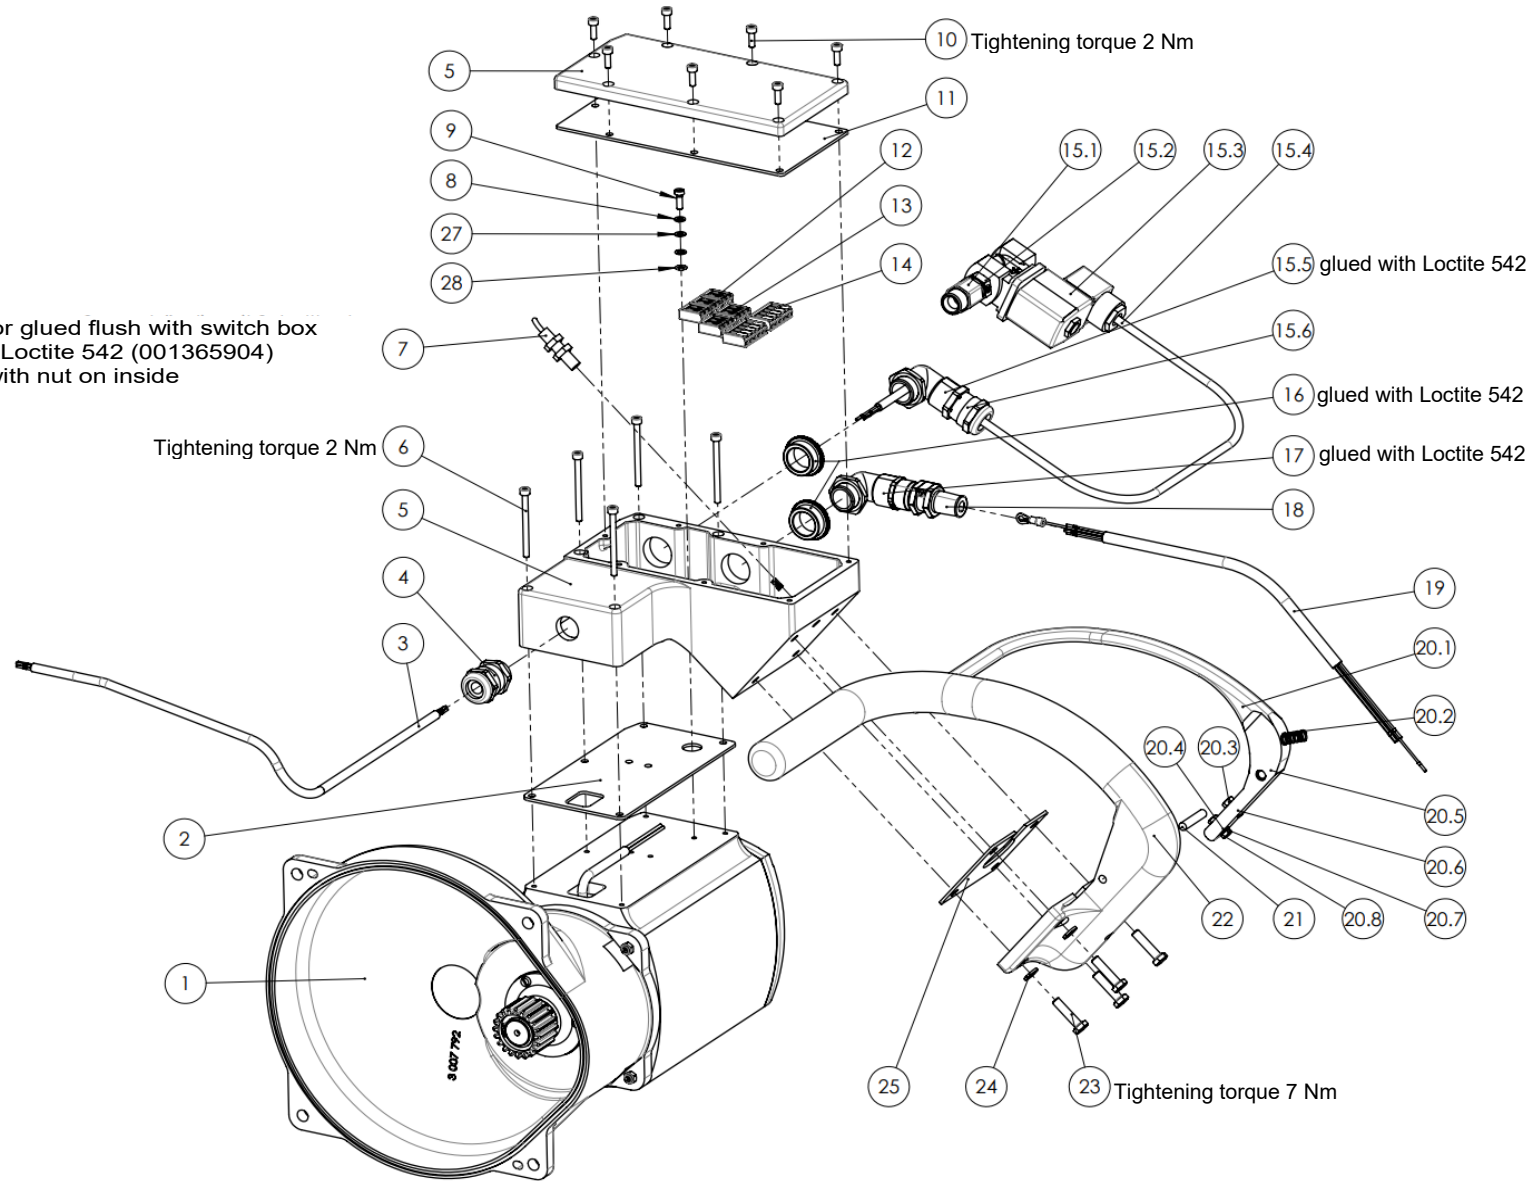

Spare parts list splitting saw SB 289 E (110890943)

Sensor glued flush with switch box using Loctite 542 (001365904) lock with nut on inside

Spare parts list splitting saw SB 289 E (110890943)

 Motor assembly, complete (007015316)			
Item no.	Part number	Part description	Quantity
1	001312417	Retaining ring	2
2	003004112	Drive wheel	1
3	001326102	Cylinder head screw	3
4	003011830	Bearing cover	1
5	003007792	Housing	1
6	001304501	Hexagon nut	4
7	001316408	V-ring	1
8	001317777	O-ring	1
9	001340238	Deep-groove ball bearing	1
10	001305415	Feather key	1
11	007011853	Armature shaft, complete	1
12	007011850	Stator housing, complete	1
13	001317778	O-ring	1
14	001345316	Deep-groove ball bearing	1
15	001314604	Wave lock washer	1
16	003011854	End shield	1
17	001326423	Countersunk screw	4