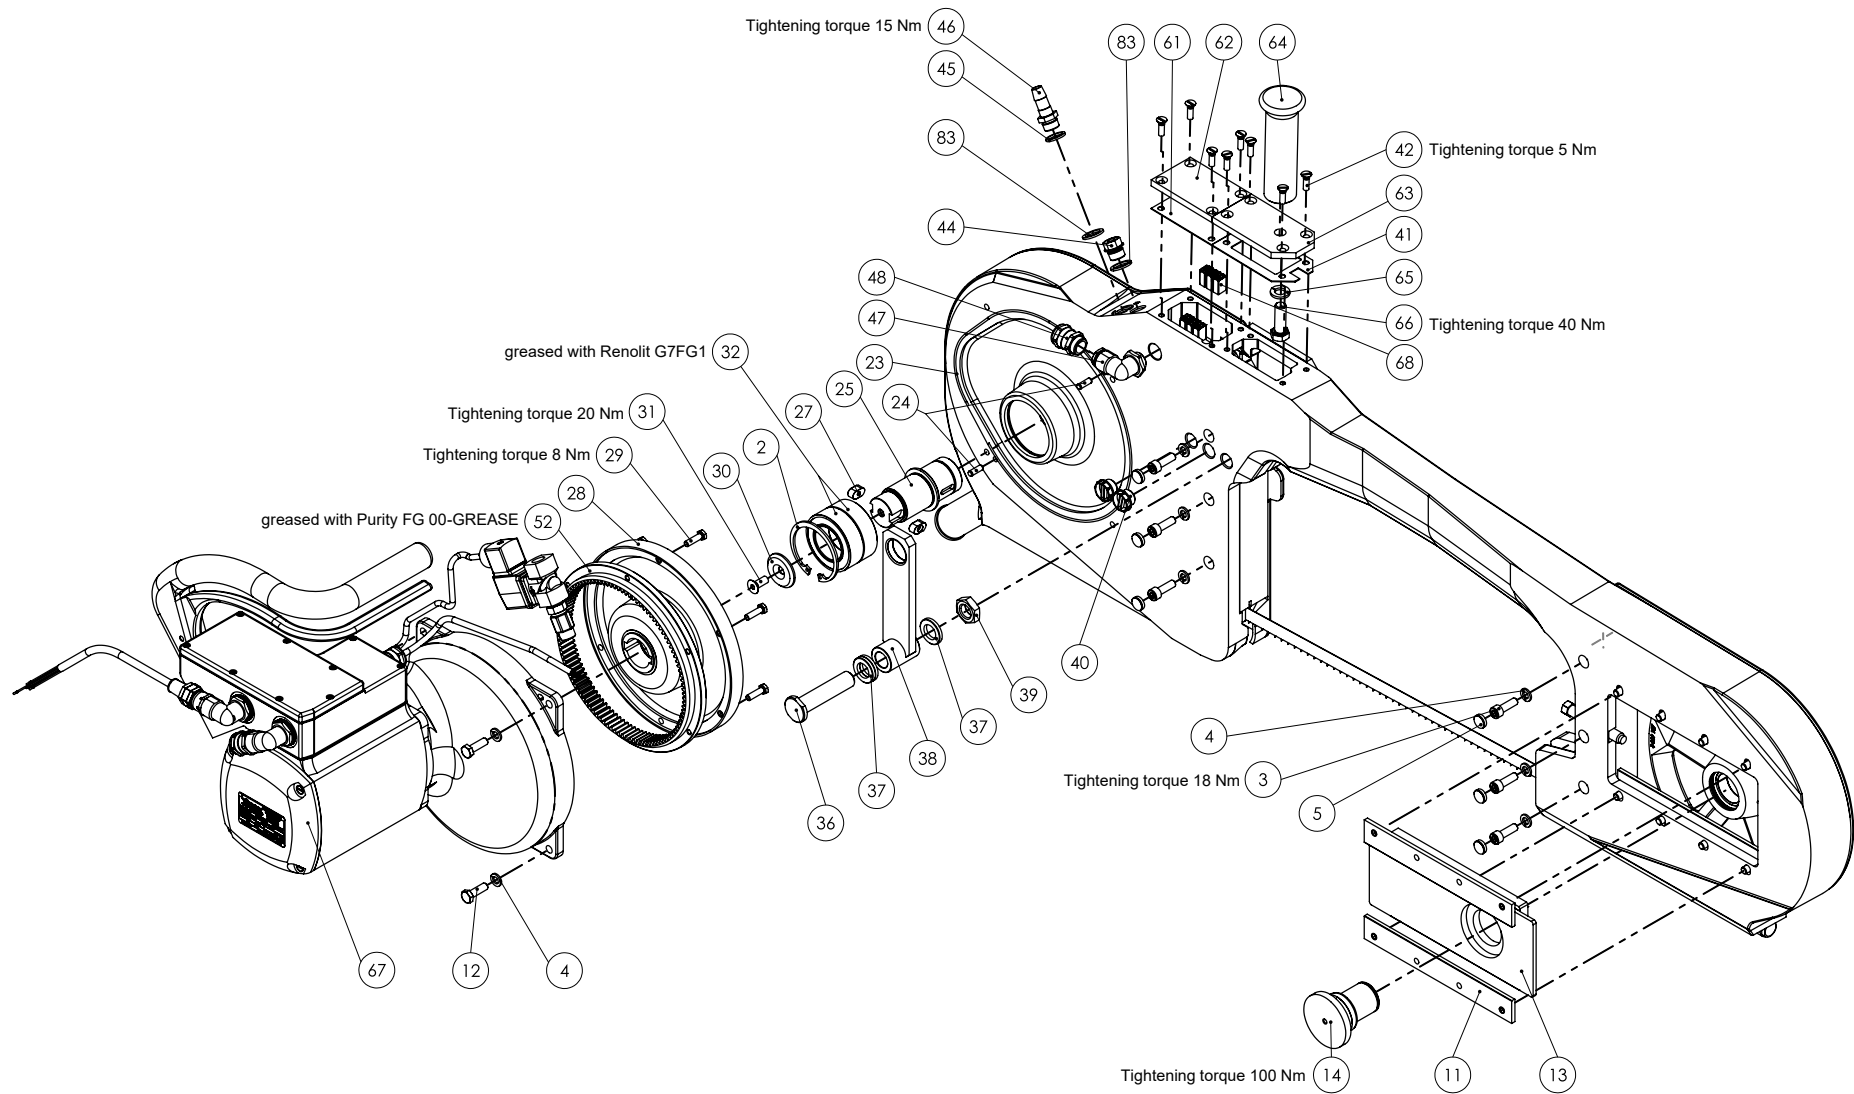

Spare parts list splitting saw SB 289 E (110890943)

Spare parts list splitting saw SB 289 E (110890943)

		Motor assembly, complete (008015316)	
Item no.	Part number	Part description	Quantity
1	007015316	Motor complete	1
2	003011856	Seal	1
3	001601742	Cable, complete	1
4	001325556	Cable gland	2
5	007015257	Switch box complete	1
6	001326010	Cylinder head screw	5
7	001601227	Inductive sensor	1
8	001317007	Spring washer	1
9	001326103	Cylinder head screw	1
10	001326003	Cylinder head screw	7
11	003004107	Seal	1
12	001605028	Terminal	3
13	001605029	Terminal	2
14	001605039	Terminal complete	2
15	008009822	Magnetic valve complete	1
15.1	001370908	Reducing nipple	1
15.2	001606516	Straight Screw-in fitting	1
15.3	001607104	Magnetic valve	1
15.4	001601753	Cable complete	1
15.5	001325543	Elbow union	1
15.6	001325556	Cable gland	1
16	001604009	Reduction	2
17	001325543	Elbow union	1
18	001325587	Cable gland	1
19	001601732	Cable complete	1
20	007015260	Operating lever complete	1
20.1	003015260	Operating lever	1
20.2	001362674	Pressure spring	1
20.3	001304613	Hexagon nut	1
20.4	001325926	Hexagon head screw	1
20.5	001346022	Plain bearing	1
20.6	001326215	Grub screw	1
20.7	001304612	Hexagon nut	1
20.8	001317602	Washer	1
21	001307217	Straight pin	1
22	003015259	Switching handle	1
23	001325913	Hexagon head screw	4
24	001317002	Spring washer	4
25	003007630	Seal	1
26	001325733	Ferrule	3
27	001318210	disc	2
28	001311207	tooth disc	1