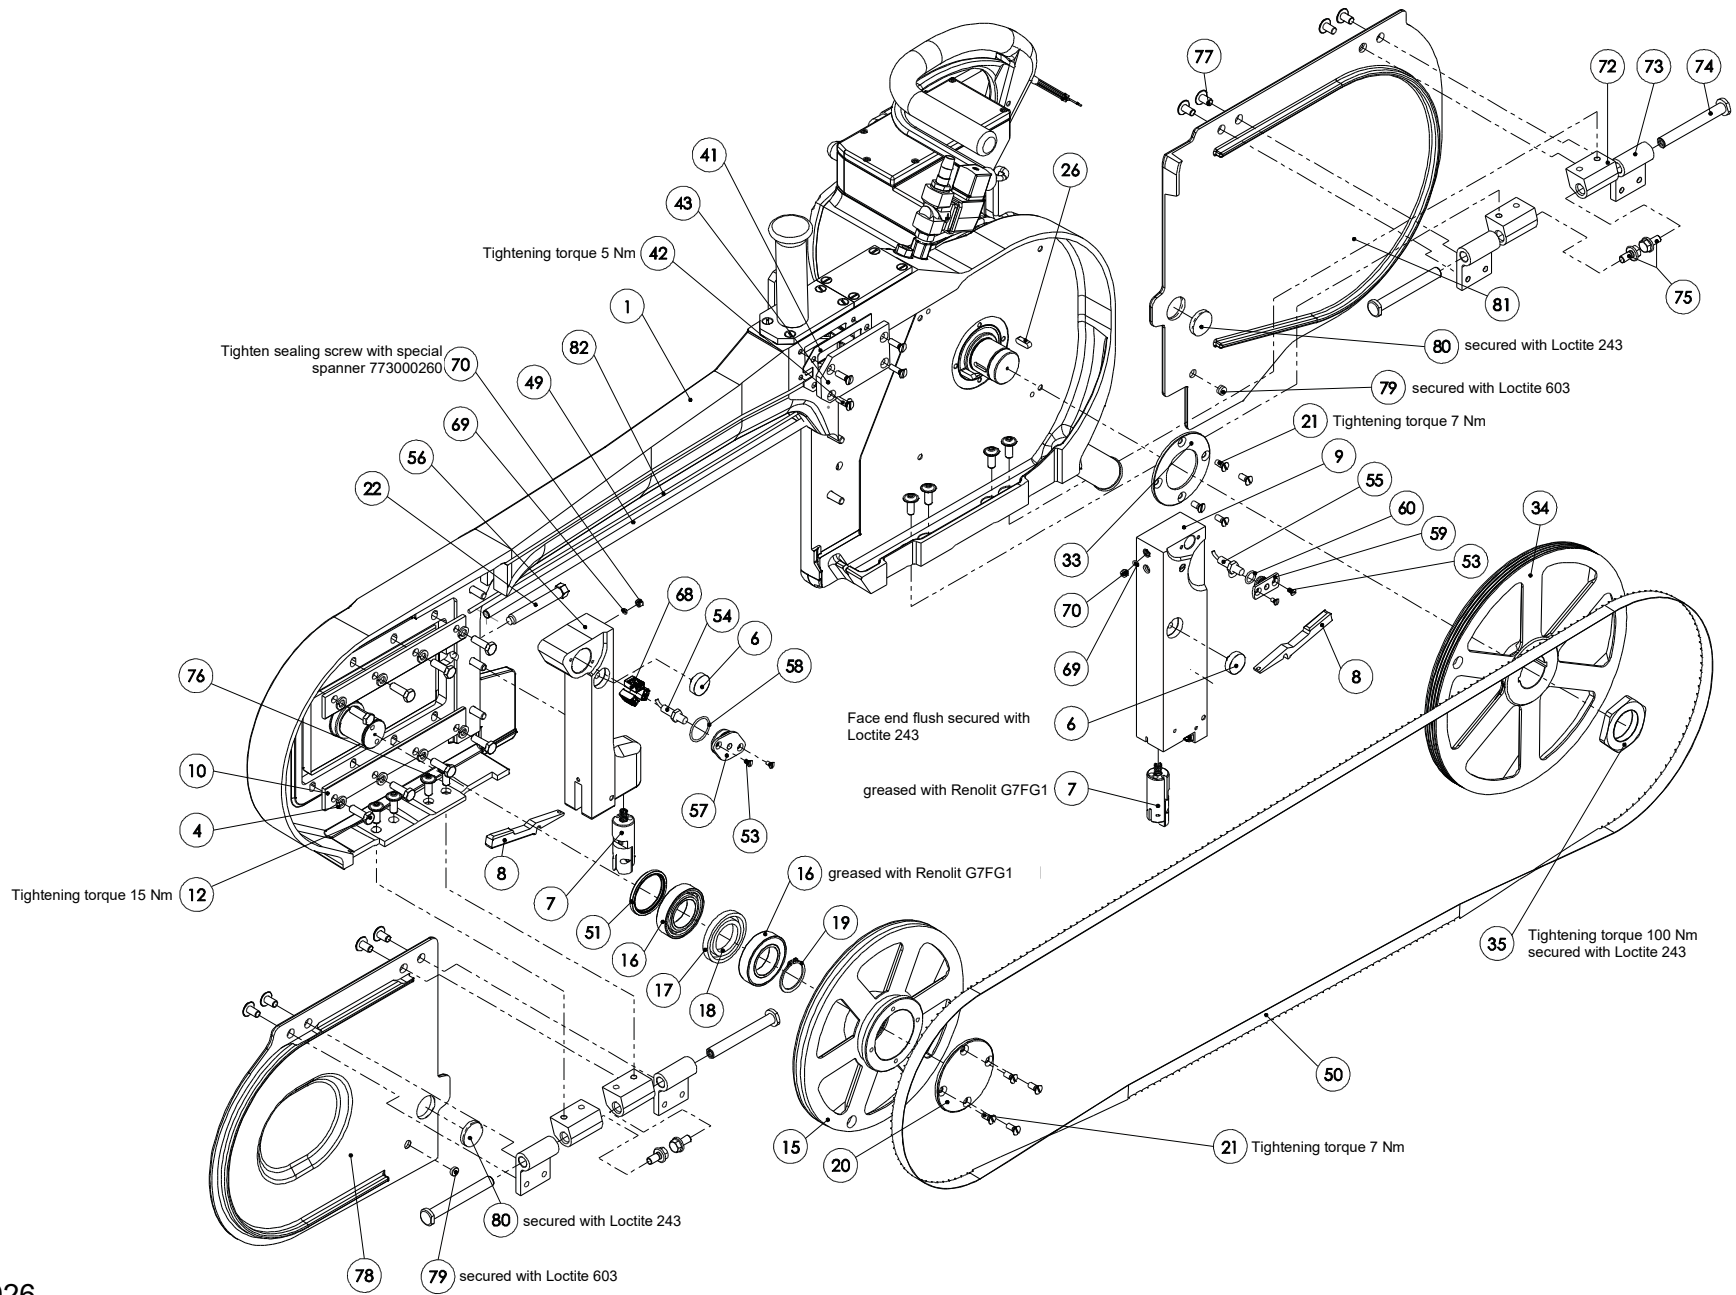

Spare parts list splitting saw SB 289 E (110890943)

46	001366205	Grommet with external thread	1
47	001325543	Elbow union	1
48	001325556	Cable gland	1
49	003009254	Water pipe	1
50	001363702	Saw band	1
51	001344236	Sealing ring	1
52	003005383	Metal gearwheel	1
53	001326404	Countersunk screw	4
54	001601227	Inductive sensor	1
55	001601227	Inductive sensor	1
56	007016217	Ledge, front complete	1
57	003014383	Sensor base, front	1
58	001317714	O-ring	1
59	003014384	Sensor base, rear	1
60	001317705	O-ring	1
61	003009241	Seal	1
62	003009239	Cover	1
63	003009490	Cover	1
64	003012640	Handle	1
65	001317004	Spring washer	1
66	001325934	Hexagon screw	1
67	008015315	Motor, complete	1
68	001605028	Terminal	9
69	001312656	O-ring	2
70	003013454	Sealing screw	2
72	003014565	Fixed hinge	4
73	003015327	Hinge	4
74	003015319	Bolt	4
75	001326900	Hexagon screw with flange	4
76	001328005	Fillister head screw	8
77	001328004	Fillister head screw	8
	007016150	Tension wheel cover complete (Pos. 78, 79 & 80)	1
78	003015390	Tension wheel cover	1
79	003016141	Washer	2
80	003009237	Washer	2
	007016151	Motor cover complete (Pos. 81, 79 & 80)	1
81	003015393	Motor cover	1
82	001601780	Cable, complete	1
83	001609619	Sealing ring	2
Accessories, included in scope of supply			
	007899701	Accessories	

Spare parts list splitting saw SB 289 E (110890943)