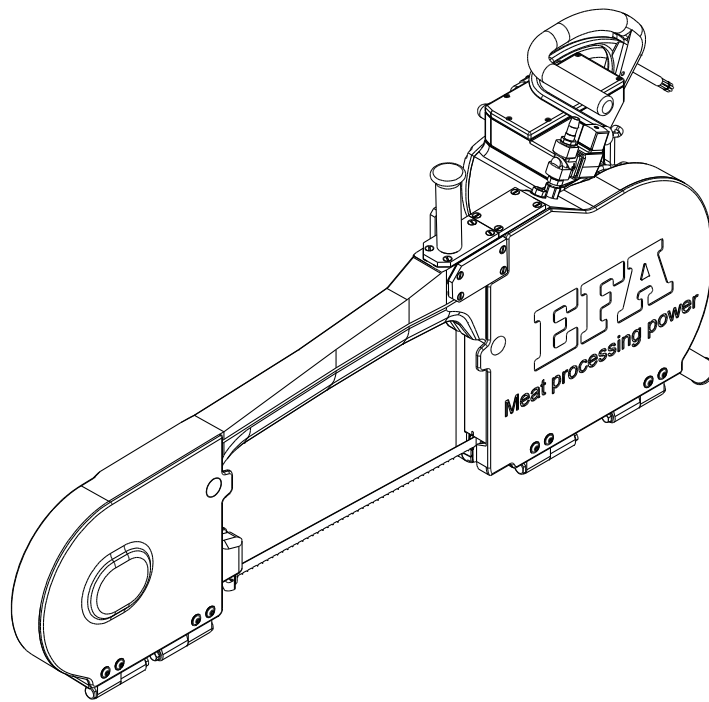

SB 289 E Splitting saw

208 V 60 Hz

110890943

Schmid und Wezel GmbH

Maschinenfabrik

Maybachstrasse 2

D-75433 Maulbronn

Tel. +49 7043 1020

Fax +49 7043 10278

E-mail: efa-verkauf@efa-germany.de

www.efa-germany.com