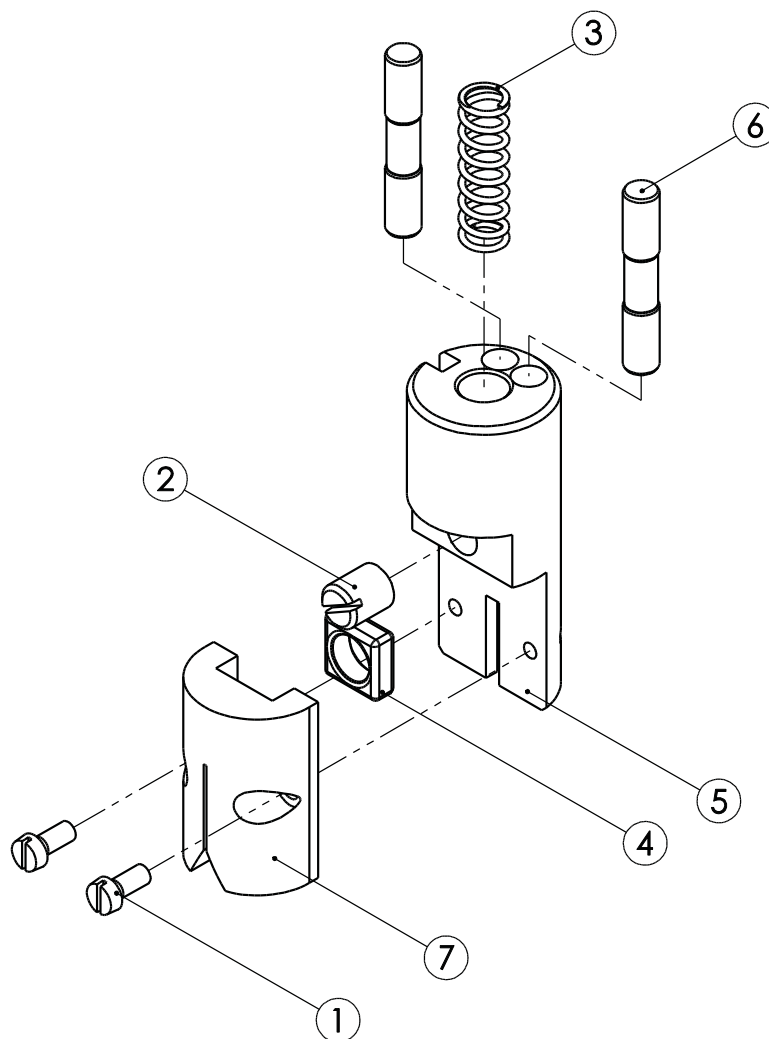

Spare parts list splitting saw SB 289 E (110890943)

Sensor glued flush with switch box using Loctite 542 (001365904) lock with nut on inside

Spare parts list splitting saw SB 289 E (110890943)

 Motor assembly, complete (007015316)			
Item no.	Part number	Part description	Quantity
1	001312417	Retaining ring	2
2	003004112	Drive wheel	1
3	001326102	Cylinder head screw	3
4	003011830	Bearing cover	1
5	003007792	Housing	1
6	001304501	Hexagon nut	4
7	001316408	V-ring	1
8	001317777	O-ring	1
9	001340238	Deep-groove ball bearing	1
10	001305415	Feather key	1
11	007011853	Armature shaft, complete	1
12	007011850	Stator housing, complete	1
13	001317778	O-ring	1
14	001345316	Deep-groove ball bearing	1
15	001314604	Wave lock washer	1
16	003011854	End shield	1
17	001326423	Countersunk screw	4

Spare parts list splitting saw SB 289 E (110890943)

Spare parts list splitting saw SB 289 E (110890943)

Bracket assembly, complete (007009235)

Item no.	Part number	Part description	Quantity
1	001326118	Cylinder head screw	2
2	001326302	Grub screw	1
3	001362674	Compression spring	1
4	002000259	HM plate	1
5	003009235	Bracket	1
6	003009255	HM guide	2
7	003009634	Fibre guide	1

Spare parts list splitting saw SB 289 E (110890943)

		Ledge, front assembly, complete (007016217)	
Item no.	Part number	Part description	Quantity
1	003016217	Ledge, front	1
2	001312662	O-ring	1
3	001307217	Cylindrical pin	1
4	001342510	Ball	1
5	001342506	Ball	1
6	001306409	Cylindrical pin	1
7	001312616	O-ring	1

Spare parts list splitting saw SB 289 E (110890943)

		Ledge, rear assembly, complete (007015226)	
Item no.	Part number	Part description	Quantity
1	003015226	Ledge, rear	1
2	001312662	O-ring	1
3	002000296	Grub screw	1
4	001610223	Full-cone nozzle	3
5	001307217	Cylindrical pin	1
6	001307223	Cylindrical pin	1
7	001306409	Cylindrical pin	1
8	002000298	Grub screw	2
9	002000297	Grub screw	1
10	001342506	Ball	1
11	001312662	O-ring	1
12	001317785	O-ring	1