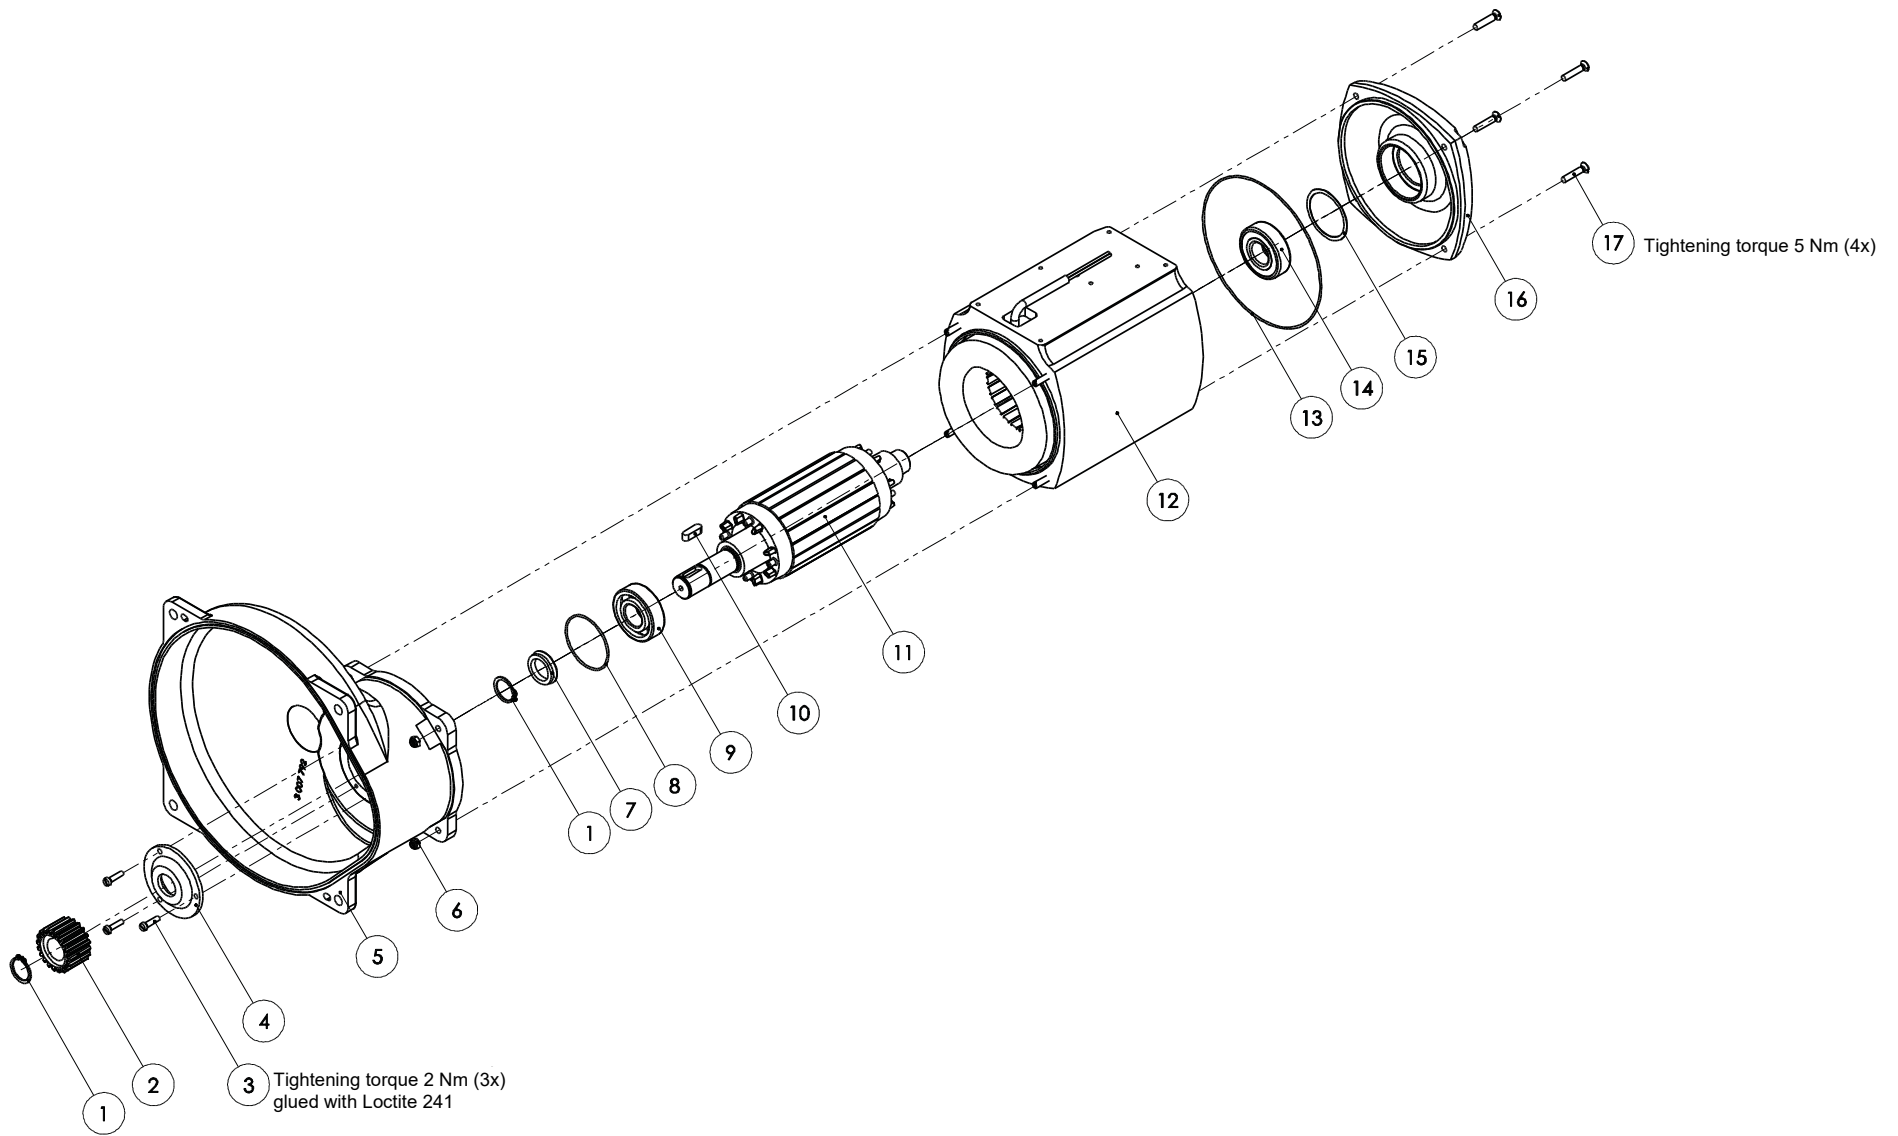

Spare parts list splitting saw SB 289 E (110890943)

Sensor glued flush with switch box using Loctite 542 (001365904) lock with nut on inside

Spare parts list splitting saw SB 289 E (110890943)

 Motor assembly, complete (007015316)			
Item no.	Part number	Part description	Quantity
1	001312417	Retaining ring	2
2	003004112	Drive wheel	1
3	001326102	Cylinder head screw	3
4	003011830	Bearing cover	1
5	003007792	Housing	1
6	001304501	Hexagon nut	4
7	001316408	V-ring	1
8	001317777	O-ring	1
9	001340238	Deep-groove ball bearing	1
10	001305415	Feather key	1
11	007011853	Armature shaft, complete	1
12	007011850	Stator housing, complete	1
13	001317778	O-ring	1
14	001345316	Deep-groove ball bearing	1
15	001314604	Wave lock washer	1
16	003011854	End shield	1
17	001326423	Countersunk screw	4

Spare parts list splitting saw SB 289 E (110890943)

Spare parts list splitting saw SB 289 E (110890943)

Bracket assembly, complete (007009235)

Item no.	Part number	Part description	Quantity
1	001326118	Cylinder head screw	2
2	001326302	Grub screw	1
3	001362674	Compression spring	1
4	002000259	HM plate	1
5	003009235	Bracket	1
6	003009255	HM guide	2
7	003009634	Fibre guide	1