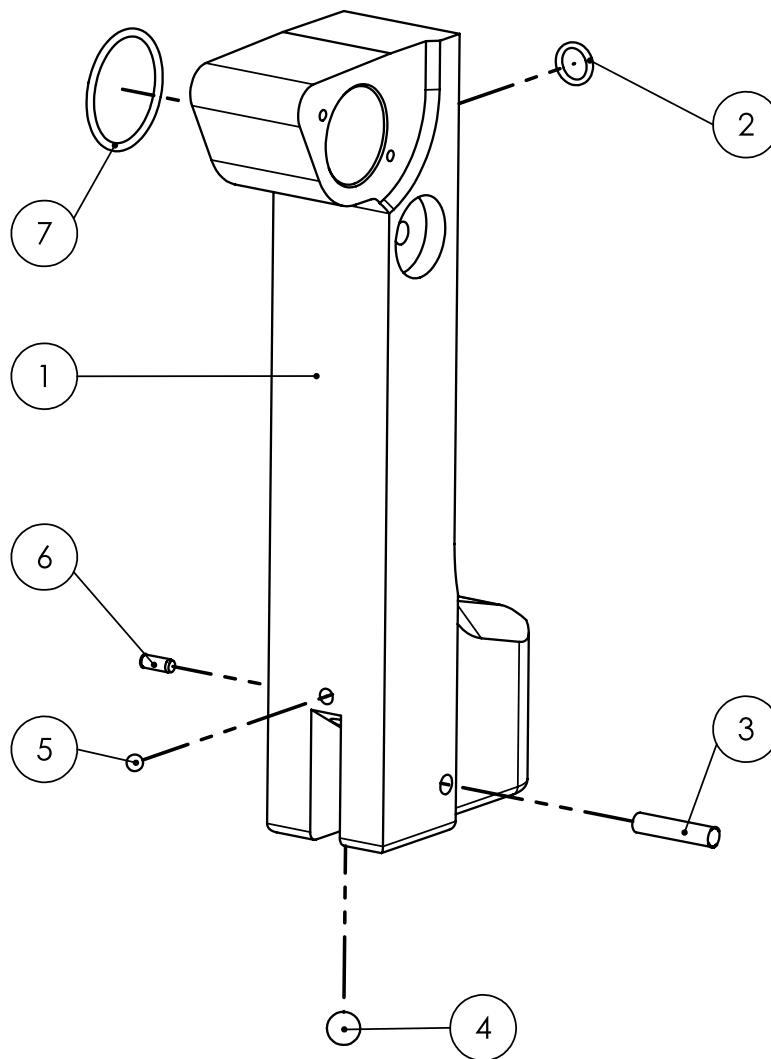

Spare parts list splitting saw SB 289 E (110890943)

Sensor glued flush with switch box using Loctite 542 (001365904) lock with nut on inside

Spare parts list splitting saw SB 289 E (110890943)

 Motor assembly, complete (007015316)			
Item no.	Part number	Part description	Quantity
1	001312417	Retaining ring	2
2	003004112	Drive wheel	1
3	001326102	Cylinder head screw	3
4	003011830	Bearing cover	1
5	003007792	Housing	1
6	001304501	Hexagon nut	4
7	001316408	V-ring	1
8	001317777	O-ring	1
9	001340238	Deep-groove ball bearing	1
10	001305415	Feather key	1
11	007011853	Armature shaft, complete	1
12	007011850	Stator housing, complete	1
13	001317778	O-ring	1
14	001345316	Deep-groove ball bearing	1
15	001314604	Wave lock washer	1
16	003011854	End shield	1
17	001326423	Countersunk screw	4

Spare parts list splitting saw SB 289 E (110890943)

Spare parts list splitting saw SB 289 E (110890943)

Bracket assembly, complete (007009235)

Item no.	Part number	Part description	Quantity
1	001326118	Cylinder head screw	2
2	001326302	Grub screw	1
3	001362674	Compression spring	1
4	002000259	HM plate	1
5	003009235	Bracket	1
6	003009255	HM guide	2
7	003009634	Fibre guide	1

Spare parts list splitting saw SB 289 E (110890943)

		Ledge, front assembly, complete (007016217)	
Item no.	Part number	Part description	Quantity
1	003016217	Ledge, front	1
2	001312662	O-ring	1
3	001307217	Cylindrical pin	1
4	001342510	Ball	1
5	001342506	Ball	1
6	001306409	Cylindrical pin	1
7	001312616	O-ring	1

Spare parts list splitting saw SB 289 E (110890943)

		Ledge, rear assembly, complete (007015226)	
Item no.	Part number	Part description	Quantity
1	003015226	Ledge, rear	1
2	001312662	O-ring	1
3	002000296	Grub screw	1
4	001610223	Full-cone nozzle	3
5	001307217	Cylindrical pin	1
6	001307223	Cylindrical pin	1
7	001306409	Cylindrical pin	1
8	002000298	Grub screw	2
9	002000297	Grub screw	1
10	001342506	Ball	1
11	001312662	O-ring	1
12	001317785	O-ring	1