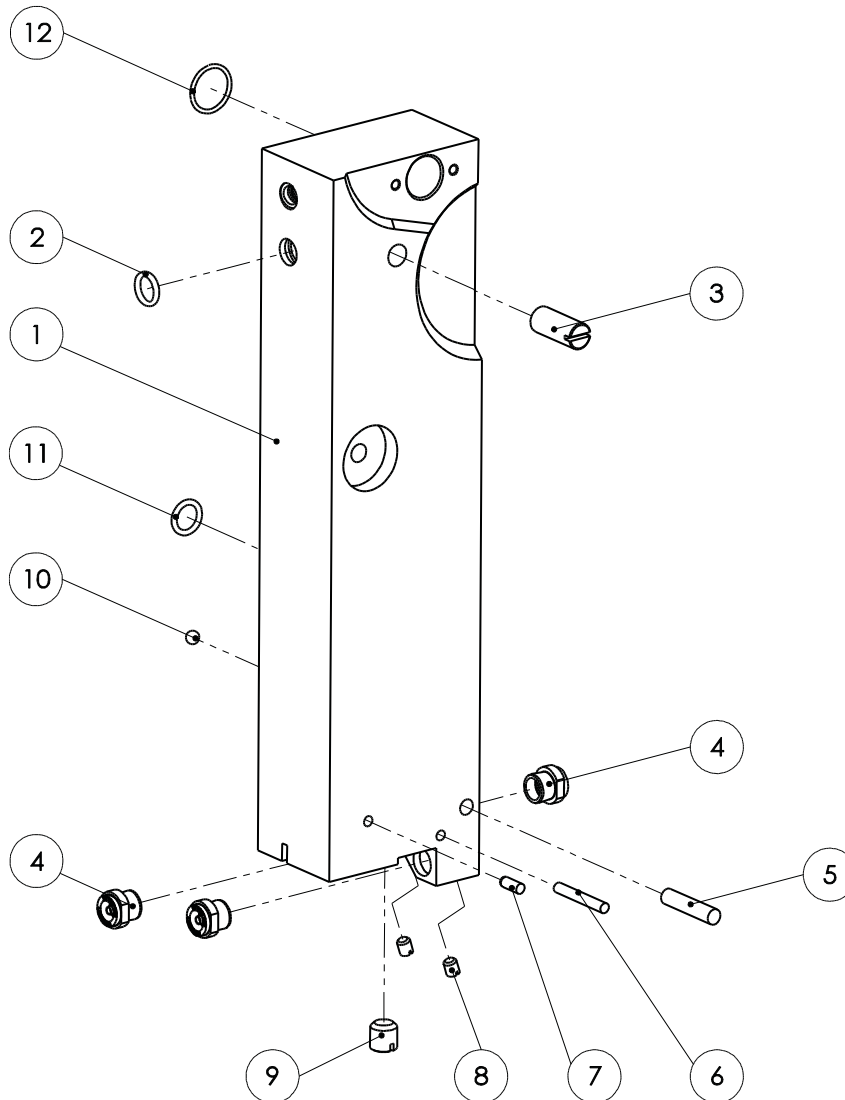

Spare parts list splitting saw SB 289 E (110890941)

Spare parts list splitting saw SB 289 E (110890941)

 Motor assembly, complete (007012002)			
Item no.	Part number	Part description	Quantity
1	001312417	Retaining ring	2
2	003004112	Drive wheel	1
3	001326102	Cylinder head screw	3
4	003011830	Bearing cover	1
5	003007792	Housing	1
6	001304501	Hexagon nut	4
7	001316408	V-ring	1
8	001317777	O-ring	1
9	001340238	Deep-groove ball bearing	1
10	001305415	Feather key	1
11	007011853	Armature shaft, complete	1
12	007011850	Stator housing, complete	1
13	001317778	O-ring	1
14	001345316	Deep-groove ball bearing	1
15	001314604	Wave lock washer	1
16	003011854	End shield	1
17	001326423	Countersunk screw	4

Spare parts list splitting saw SB 289 E (110890941)

Spare parts list splitting saw SB 289 E (110890941)

Bracket assembly, complete (007009235)

Item no.	Part number	Part description	Quantity
1	001326118	Cylinder head screw	2
2	001326302	Grub screw	1
3	001362674	Compression spring	1
4	002000259	HM plate	1
5	003009235	Bracket	1
6	003009255	HM guide	2
7	003009634	Fibre guide	1

Spare parts list splitting saw SB 289 E (110890941)

 Ledge, front assembly, complete (007016217)			
Item no.	Part number	Part description	Quantity
1	003016217	Ledge, front	1
2	001312662	O-ring	1
3	001307217	Cylindrical pin	1
4	001342510	Ball	1
5	001342506	Ball	1
6	001306409	Cylindrical pin	1
7	001312616	O-ring	1

Spare parts list splitting saw SB 289 E (110890941)

Ledge, rear assembly, complete (007015226)

Item no.	Part number	Part description	Quantity
1	003015226	Ledge, rear	1
2	001312662	O-ring	1
3	002000296	Grub screw	1
4	001610223	Full-cone nozzle	3
5	001307217	Cylindrical pin	1
6	001307223	Cylindrical pin	1
7	001306409	Cylindrical pin	1
8	002000298	Grub screw	2
9	002000297	Grub screw	1
10	001342506	Ball	1
11	001312662	O-ring	1
12	001317785	O-ring	1