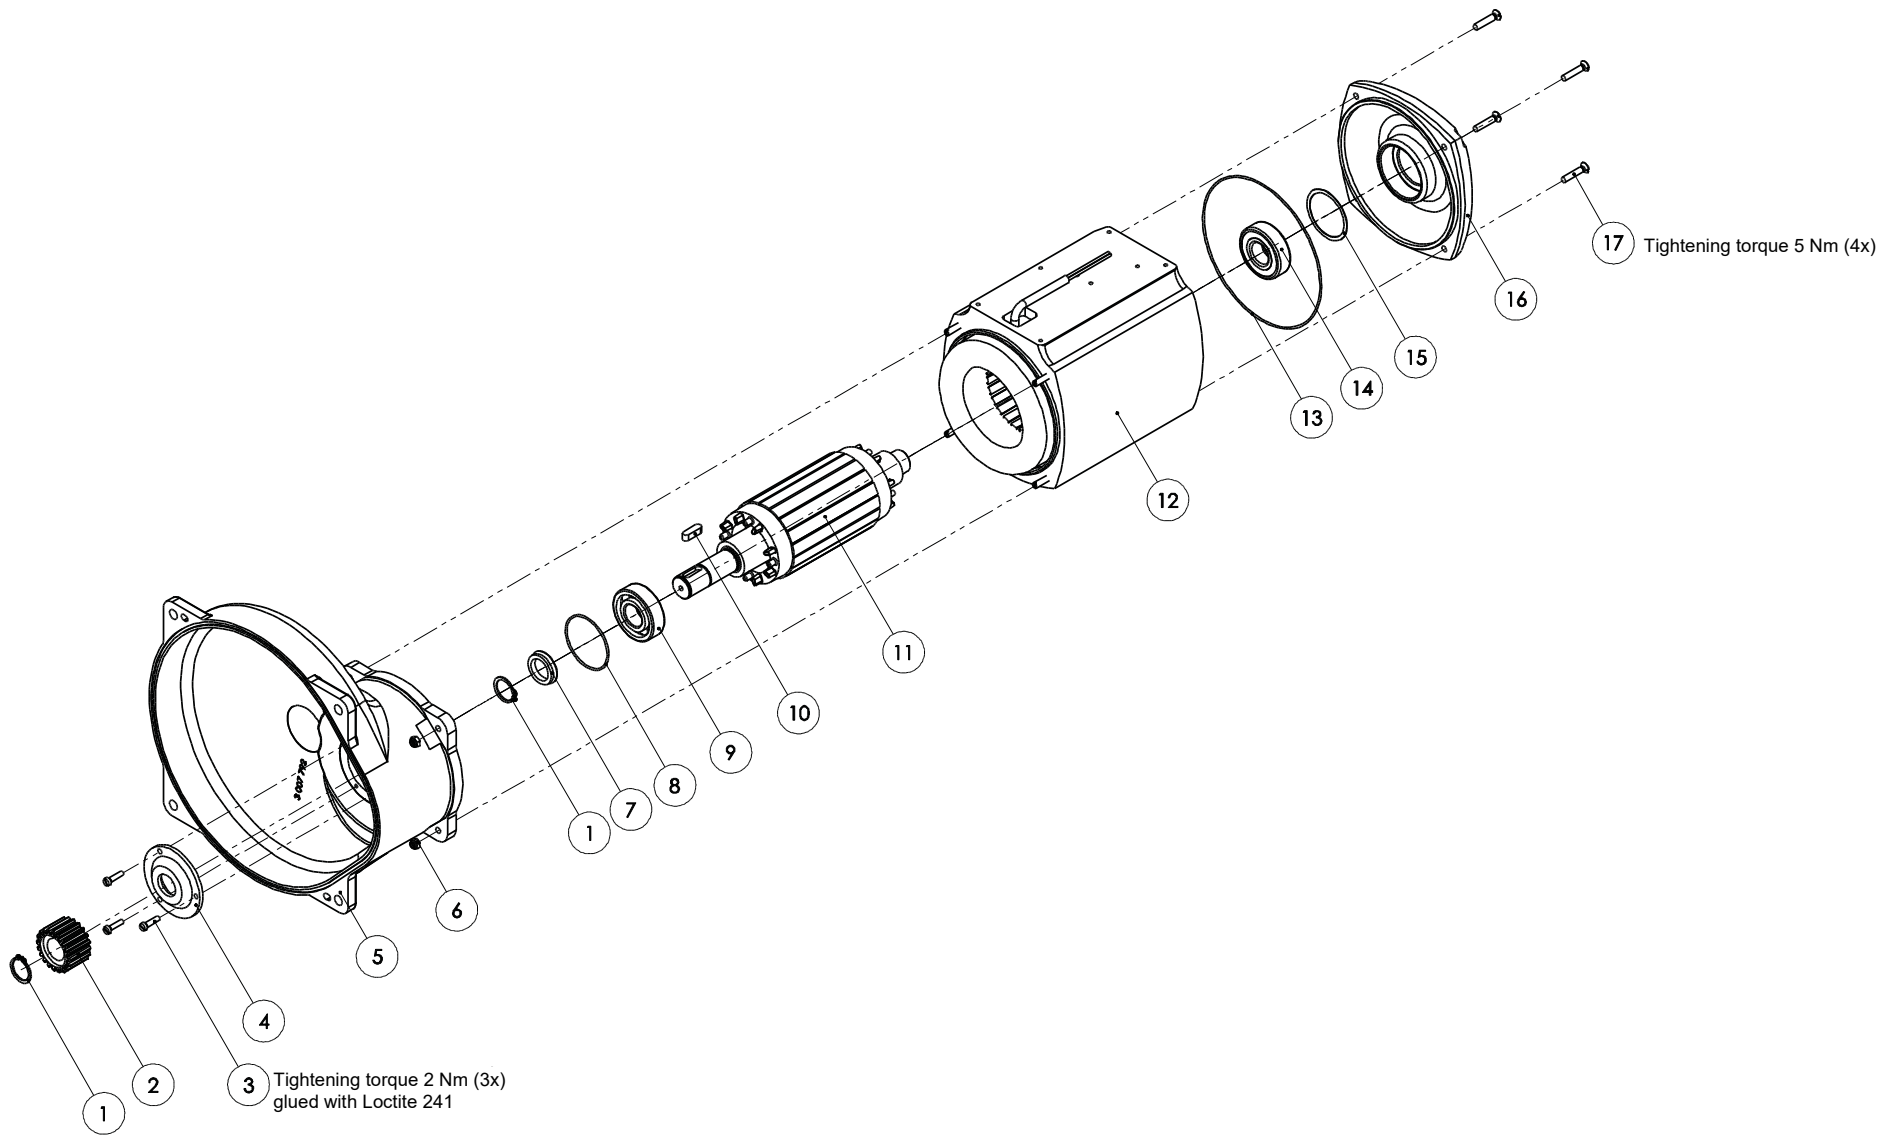

Spare parts list splitting saw SB 289 E (110890941)

Motor assembly, complete (007012002)			
Item no.	Part number	Part description	Quantity
1	001312417	Retaining ring	2
2	003004112	Drive wheel	1
3	001326102	Cylinder head screw	3
4	003011830	Bearing cover	1
5	003007792	Housing	1
6	001304501	Hexagon nut	4
7	001316408	V-ring	1
8	001317777	O-ring	1
9	001340238	Deep-groove ball bearing	1
10	001305415	Feather key	1
11	007011853	Armature shaft, complete	1
12	007011850	Stator housing, complete	1
13	001317778	O-ring	1
14	001345316	Deep-groove ball bearing	1
15	001314604	Wave lock washer	1
16	003011854	End shield	1
17	001326423	Countersunk screw	4

Spare parts list splitting saw SB 289 E (110890941)