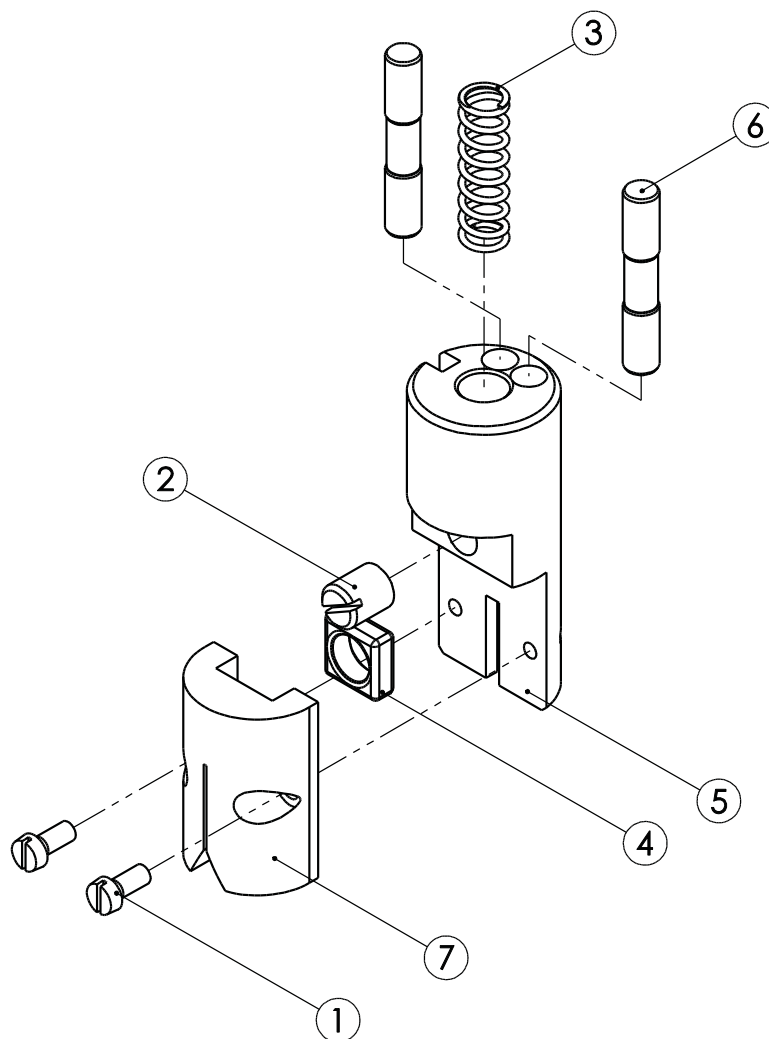

Spare parts list splitting saw SB 289 E (110890941)

Spare parts list splitting saw SB 289 E (110890941)

 Motor assembly, complete (007012002)			
Item no.	Part number	Part description	Quantity
1	001312417	Retaining ring	2
2	003004112	Drive wheel	1
3	001326102	Cylinder head screw	3
4	003011830	Bearing cover	1
5	003007792	Housing	1
6	001304501	Hexagon nut	4
7	001316408	V-ring	1
8	001317777	O-ring	1
9	001340238	Deep-groove ball bearing	1
10	001305415	Feather key	1
11	007011853	Armature shaft, complete	1
12	007011850	Stator housing, complete	1
13	001317778	O-ring	1
14	001345316	Deep-groove ball bearing	1
15	001314604	Wave lock washer	1
16	003011854	End shield	1
17	001326423	Countersunk screw	4

Spare parts list splitting saw SB 289 E (110890941)

Spare parts list splitting saw SB 289 E (110890941)

Bracket assembly, complete (007009235)

Item no.	Part number	Part description	Quantity
1	001326118	Cylinder head screw	2
2	001326302	Grub screw	1
3	001362674	Compression spring	1
4	002000259	HM plate	1
5	003009235	Bracket	1
6	003009255	HM guide	2
7	003009634	Fibre guide	1

Spare parts list splitting saw SB 289 E (110890941)

 Ledge, front assembly, complete (007016217)			
Item no.	Part number	Part description	Quantity
1	003016217	Ledge, front	1
2	001312662	O-ring	1
3	001307217	Cylindrical pin	1
4	001342510	Ball	1
5	001342506	Ball	1
6	001306409	Cylindrical pin	1
7	001312616	O-ring	1

Spare parts list splitting saw SB 289 E (110890941)

Ledge, rear assembly, complete (007015226)

Item no.	Part number	Part description	Quantity
1	003015226	Ledge, rear	1
2	001312662	O-ring	1
3	002000296	Grub screw	1
4	001610223	Full-cone nozzle	3
5	001307217	Cylindrical pin	1
6	001307223	Cylindrical pin	1
7	001306409	Cylindrical pin	1
8	002000298	Grub screw	2
9	002000297	Grub screw	1
10	001342506	Ball	1
11	001312662	O-ring	1
12	001317785	O-ring	1