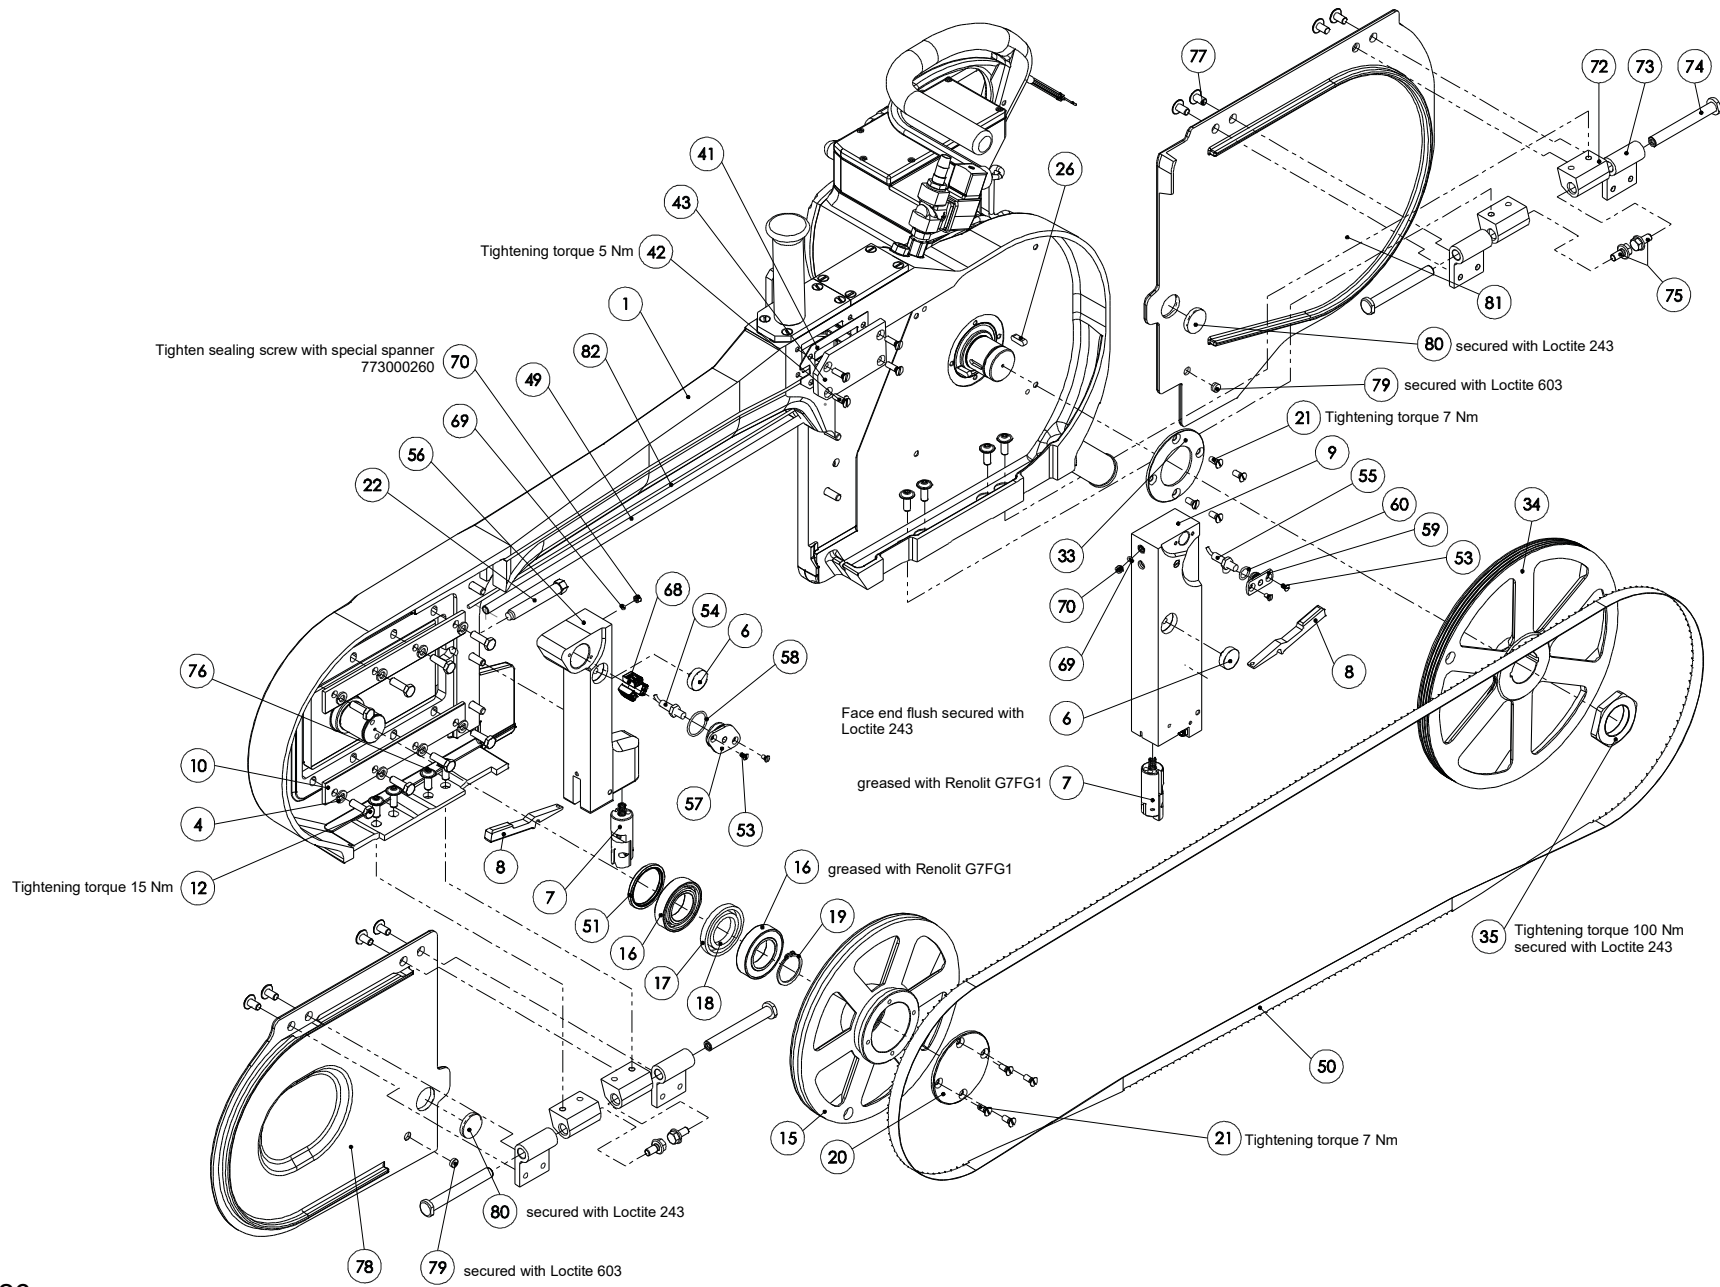

Spare parts list splitting saw SB 289 E (110890941)

46	001366205	Grommet with external thread	1
47	001325543	Elbow union	1
48	001325556	Cable gland	1
49	003009254	Water pipe	1
50	001363702	Saw band	1
51	001344236	Sealing ring	1
52	003005383	Metal gearwheel	1
53	001326404	Countersunk screw	4
54	001601227	Inductive sensor	1
55	001601227	Inductive sensor	1
56	007016217	Ledge, front complete	1
57	003014383	Sensor base, front	1
58	001317714	O-ring	1
59	003014384	Sensor base, rear	1
60	001317705	O-ring	1
61	003009241	Seal	1
62	003009239	Cover	1
63	003009490	Cover	1
64	003012640	Handle	1
65	001317004	Spring washer	1
66	001325934	Hexagon screw	1
67	008015315	Motor, complete	1
68	001605028	Terminal	9
69	001312656	O-ring	2
70	003013454	Sealing screw	2
72	003014565	Fixed hinge	4
73	003015327	Hinge	4
74	003015319	Bolt	4
75	001326900	Hexagon screw with flange	4
76	001328005	Fillister head screw	8
77	001328004	Fillister head screw	8
	007016150	Tension wheel cover complete (Pos. 78, 79 & 80)	1
78	003015390	Tension wheel cover	1
79	003016141	Washer	2
80	003009237	Washer	2
	007016151	Motor cover complete (Pos. 81, 79 & 80)	1
81	003015393	Motor cover	1
82	001601780	Cable, complete	1
83	001609619	Sealing ring	2
Accessories, included in scope of supply			
	007899701	Accessories	

Spare parts list splitting saw SB 289 E (110890941)