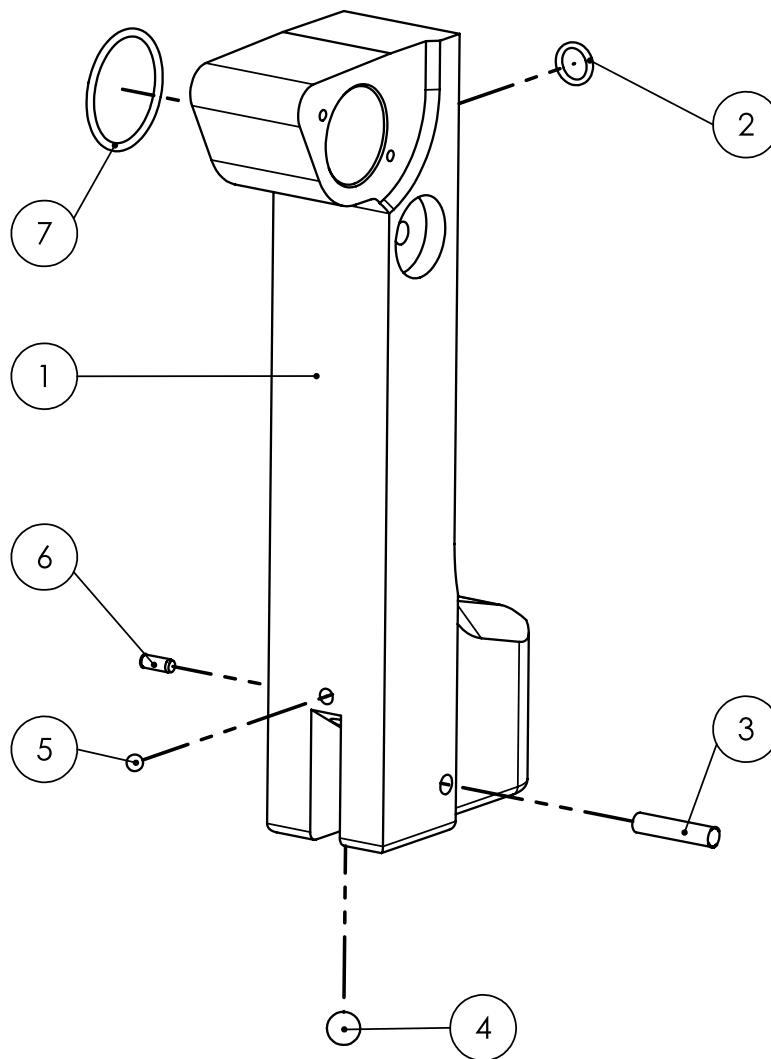

Spare parts list splitting saw SB 289 E (110890941)

Spare parts list splitting saw SB 289 E (110890941)

 Motor assembly, complete (007012002)			
Item no.	Part number	Part description	Quantity
1	001312417	Retaining ring	2
2	003004112	Drive wheel	1
3	001326102	Cylinder head screw	3
4	003011830	Bearing cover	1
5	003007792	Housing	1
6	001304501	Hexagon nut	4
7	001316408	V-ring	1
8	001317777	O-ring	1
9	001340238	Deep-groove ball bearing	1
10	001305415	Feather key	1
11	007011853	Armature shaft, complete	1
12	007011850	Stator housing, complete	1
13	001317778	O-ring	1
14	001345316	Deep-groove ball bearing	1
15	001314604	Wave lock washer	1
16	003011854	End shield	1
17	001326423	Countersunk screw	4

Spare parts list splitting saw SB 289 E (110890941)

Spare parts list splitting saw SB 289 E (110890941)

Bracket assembly, complete (007009235)

Item no.	Part number	Part description	Quantity
1	001326118	Cylinder head screw	2
2	001326302	Grub screw	1
3	001362674	Compression spring	1
4	002000259	HM plate	1
5	003009235	Bracket	1
6	003009255	HM guide	2
7	003009634	Fibre guide	1

Spare parts list splitting saw SB 289 E (110890941)

 Ledge, front assembly, complete (007016217)			
Item no.	Part number	Part description	Quantity
1	003016217	Ledge, front	1
2	001312662	O-ring	1
3	001307217	Cylindrical pin	1
4	001342510	Ball	1
5	001342506	Ball	1
6	001306409	Cylindrical pin	1
7	001312616	O-ring	1

Spare parts list splitting saw SB 289 E (110890941)

Ledge, rear assembly, complete (007015226)

Item no.	Part number	Part description	Quantity
1	003015226	Ledge, rear	1
2	001312662	O-ring	1
3	002000296	Grub screw	1
4	001610223	Full-cone nozzle	3
5	001307217	Cylindrical pin	1
6	001307223	Cylindrical pin	1
7	001306409	Cylindrical pin	1
8	002000298	Grub screw	2
9	002000297	Grub screw	1
10	001342506	Ball	1
11	001312662	O-ring	1
12	001317785	O-ring	1