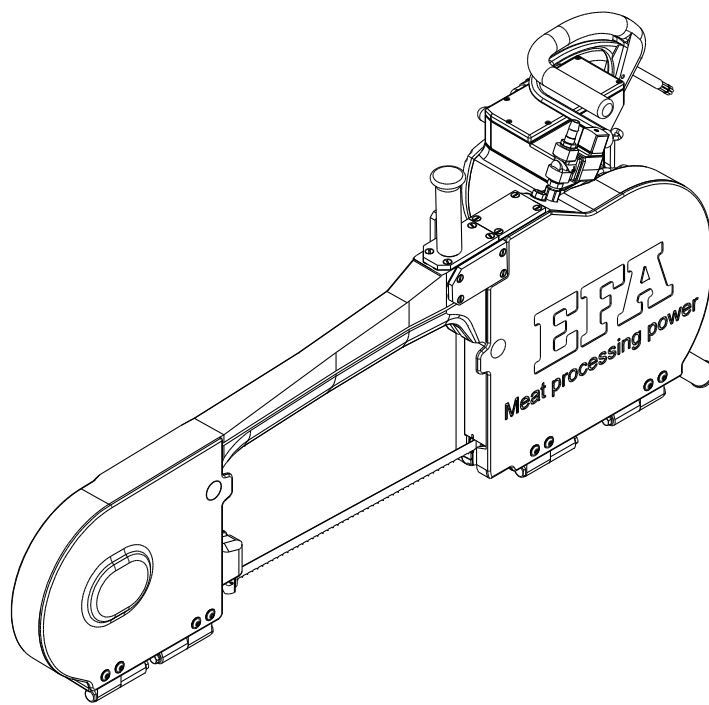

SB 289 E Splitting saw

400 V 50 Hz

110890941

Schmid und Wezel GmbH

Maschinenfabrik

Maybachstrasse 2

D-75433 Maulbronn

Tel. +49 7043 1020

Fax +49 7043 10278

E-mail: efa-verkauf@efa-germany.de

www.efa-germany.com