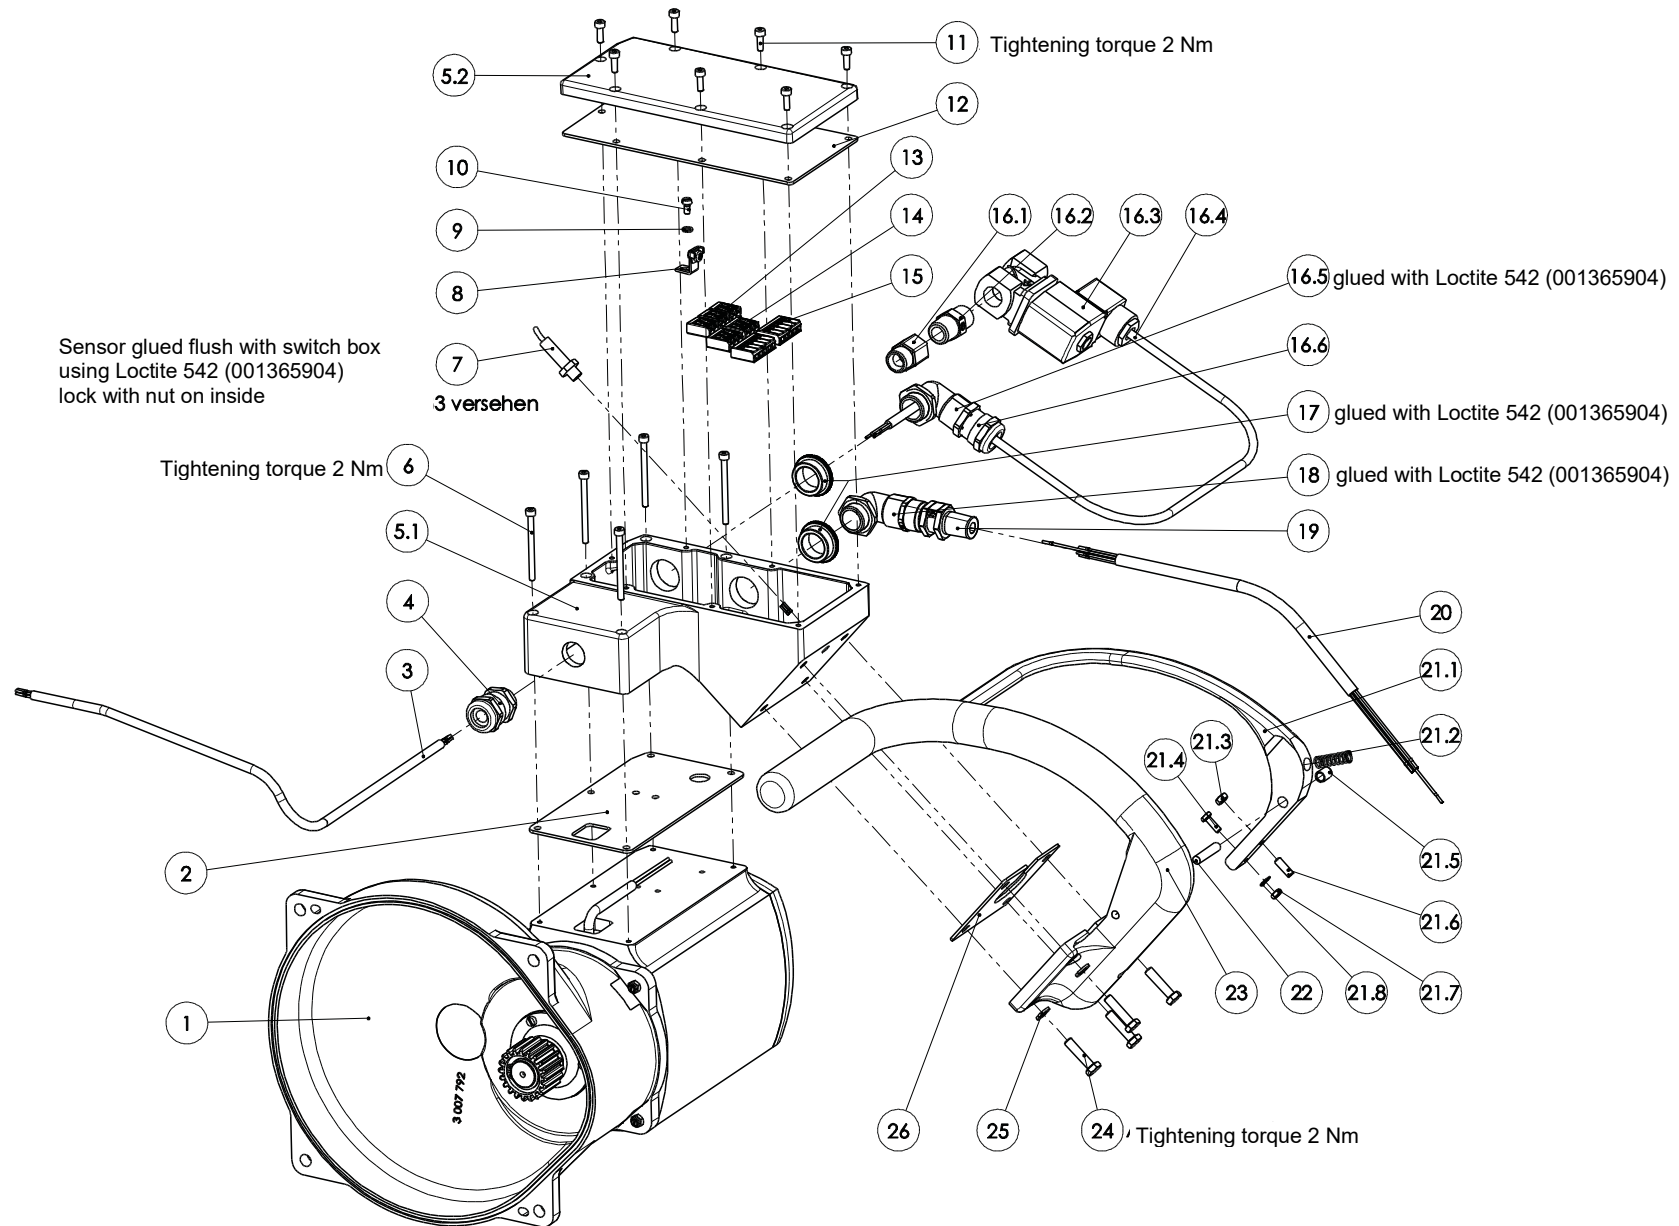

Spare parts list splitting saw SB 289 E (110890941)

Spare parts list splitting saw SB 289 E (110890941)

 Motor assembly, complete (007012002)			
Item no.	Part number	Part description	Quantity
1	001312417	Retaining ring	2
2	003004112	Drive wheel	1
3	001326102	Cylinder head screw	3
4	003011830	Bearing cover	1
5	003007792	Housing	1
6	001304501	Hexagon nut	4
7	001316408	V-ring	1
8	001317777	O-ring	1
9	001340238	Deep-groove ball bearing	1
10	001305415	Feather key	1
11	007011853	Armature shaft, complete	1
12	007011850	Stator housing, complete	1
13	001317778	O-ring	1
14	001345316	Deep-groove ball bearing	1
15	001314604	Wave lock washer	1
16	003011854	End shield	1
17	001326423	Countersunk screw	4