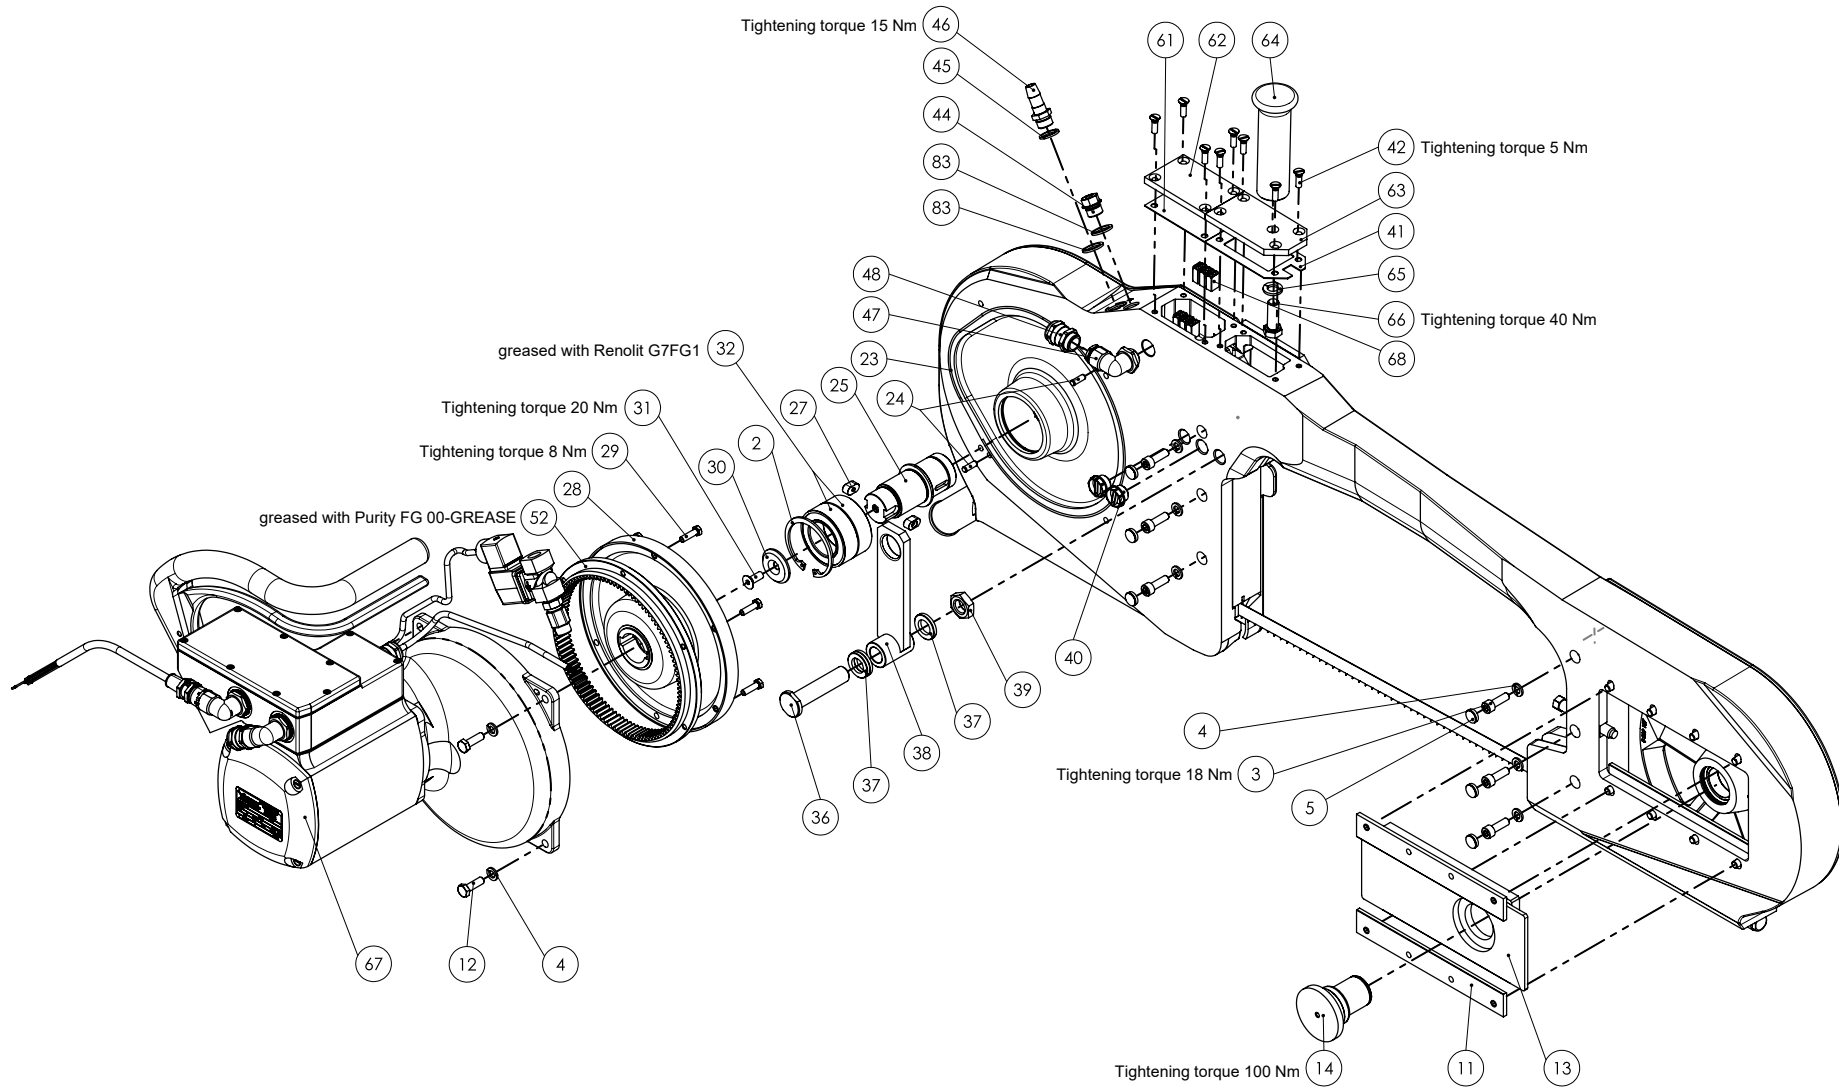

Spare parts list splitting saw SB 289 E (110890941)

Spare parts list splitting saw SB 289 E (110890941)

		Motor assembly, complete (008015315)	
Item no.	Part number	Part description	Quantity
1	007012002	Motor complete	1
2	003011856	Seal	1
3	001601742	Cable, complete	1
4	001325556	Cable gland	2
5	007015257	Switchkasten complete	1
5.1	003015257	Switchkasten	1
5.2	003004108	Cover	1
5.3	001326003	Cylinder head screw	3
6	001326010	Cylinder head screw	5
7	001601227	Inductive sensor	1
8	001605601	Terminal	1
9	001317007	Spring washer	1
10	001326101	Cylinder head screw	1
11	001326003	Cylinder head screw	4
12	003004107	Seal	1
13	001605028	Terminal	7
14	001605029	Terminal	1
15	001605039	Terminal complete	1
16	008009822	Magnetic valve complete	1
16.1	001370908	Reducing nipple	1
16.2	001606516	Straight Screw-in fitting	1
16.3	001607104	Magnetic valve	1
16.4	001601753	Cable complete	1
16.5	001325543	Elbow union	1
16.6	001325556	Cable gland	1
17	001604009	Reduction	2
18	001325543	Elbow union	1
19	001325587	Cable gland	1
20	001601732	Cable complete	1
21	007015260	Operating lever complete	1
21.1	003015260	Operating lever	1
21.2	001362674	Pressure spring	1
21.3	001304613	Hexagon nut	1
21.4	001325926	Hexagon head screw	1
21.5	001346022	Plain bearing	1
21.6	001326215	Grub screw	1
21.7	001304612	Hexagon nut	1
21.8	001317602	Washer	1
22	001307217	Straight pin	1
23	003015259	Switching handle	1
24	001325913	Hexagon head screw	4
25	001317002	Spring washer	4
26	003007630	Seal	1
27	001325733	Ferrule	3