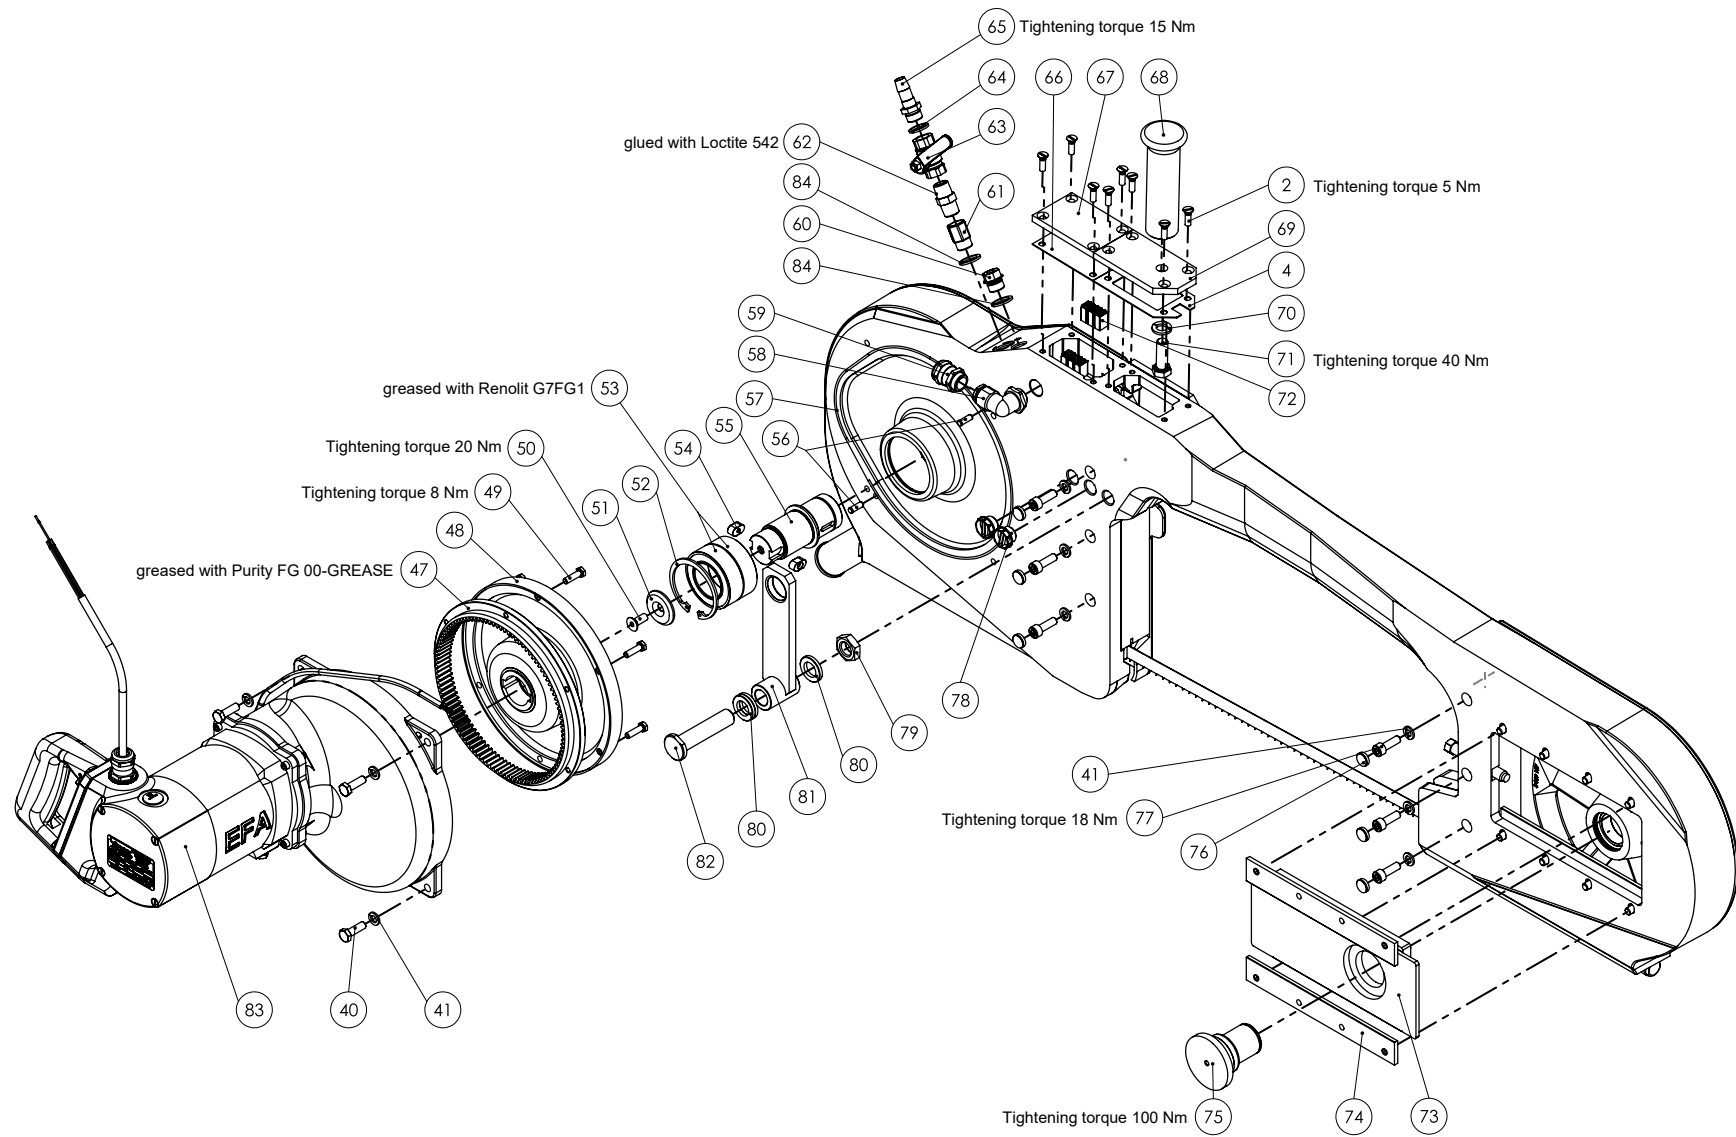

Spare parts list splitting saw SB 287 E 400 V 50 Hz (110890936)

Spare parts list splitting saw SB 287 E 400 V 50 Hz (110890936)

Motor, complete (008015266)			
Item no.	Part number	Part description	Quantity
1	001601732	Line, complete	1
2	001325556	Cable gland	2
3	001604009	Reduction	1
4	007011997	Motor, complete	1
5	001605039	Terminal	1
6	001605602	Terminal	1
7	001317007	Spring washer	1
8	001605029	Terminal	3
9	001605028	Terminal	1
10	003008706	Switching handle	1
11	001307223	Cylindrical pin	1
12	001317001	Spring washer	4
13	001325947	Hexagon screw	4
14	001601742	Line, complete	1
15	007006123	Cover cap, complete	1
16	002000291	Switch	1
17	001326103	Cylinder head screw	3
18	003008804	Seal	1
19	003008707	Operating lever	1