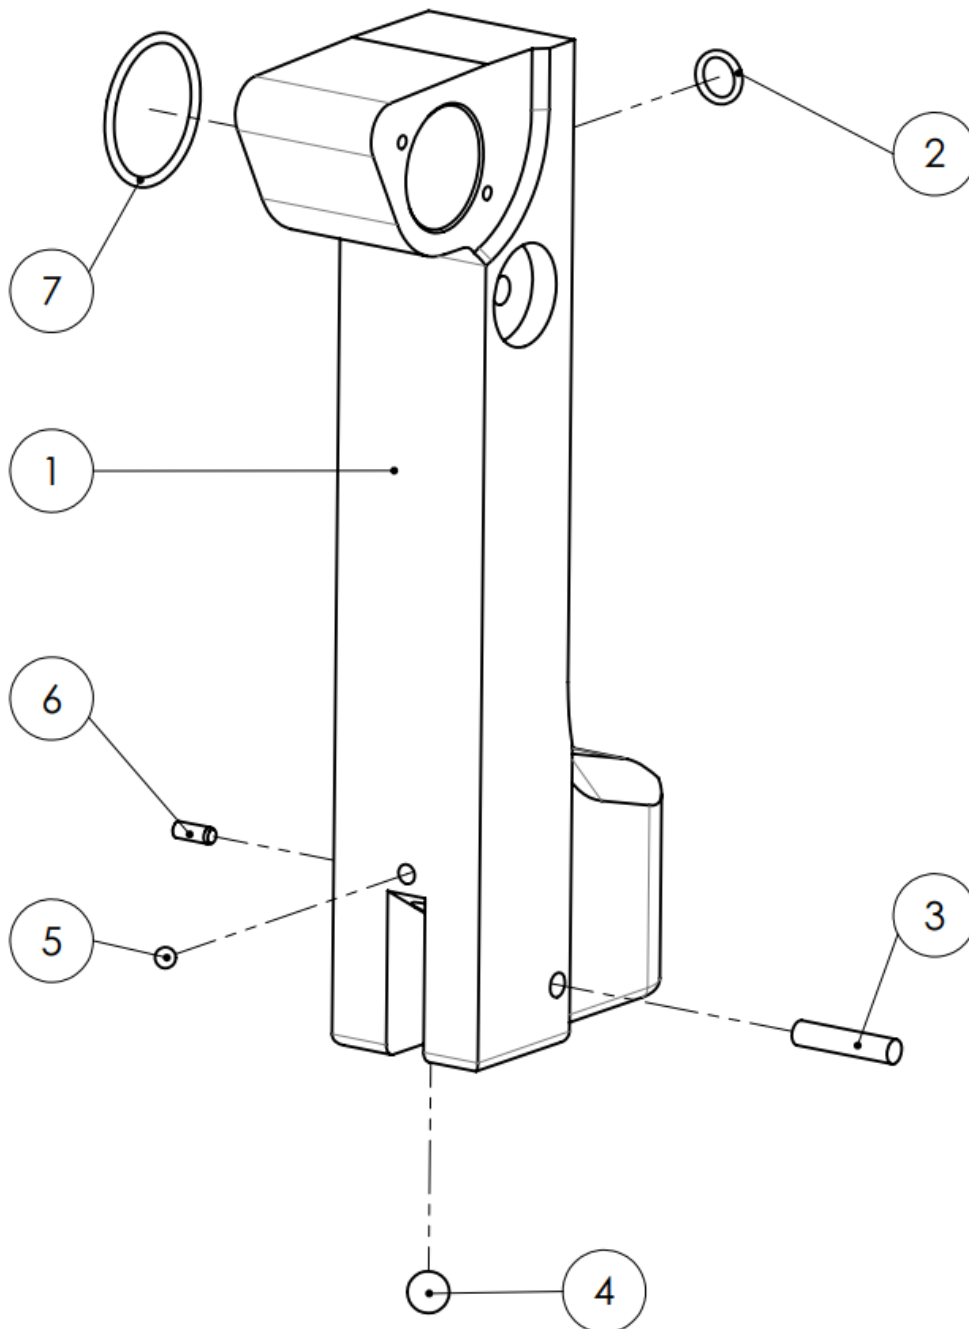

**Spare parts list splitting saw SB 287 E 400 V 50 Hz (110890936)**

 <b>Motor, complete (007011997)</b>			
Item no.	Part number	Part description	Quantity
1	001312417	Retaining ring	2
2	003004112	Drive wheel	1
3	001344328	Sealing ring	1
4	001326102	Cylinder head screw	3
5	003008370	Bearing cover	1
6	003007792	Housing	1
7	001304702	Cap nut with clamping part	4
8	001340238	Deep-groove ball bearing	1
9	001305415	Feather key	1
10	007008952	Armature shaft, complete	1
11	001340237	Deep-groove ball bearing	1
12	001314603	Wave lock washer	1
13	001326007	Cylinder head screw	8
14	001317001	Spring washer	4
15	003008948	Intermediate flange	1
16	001317731	O-ring	2
17	007008828	Stator housing, complete	1
18	003008945	Housing	1
19	001368640	Blanking plug with O-ring	1
20	001326409	Countersunk screw	4
21	001317003	Spring washer	2
22	001325915	Hexagon screw	2

# Spare parts list splitting saw SB 287 E 400 V 50 Hz (110890936)

Spare parts list splitting saw SB 287 E 400 V 50 Hz (110890936)

		<b>Bracket assembly, complete (007009235)</b>	
Item no.	Part number	Part description	Quantity
1	001326118	Cylinder head screw	2
2	001326302	Grub screw	1
3	001362674	Compression spring	1
4	002000259	HM plate	1
5	003009235	Bracket	1
6	003009255	HM guide	2
7	003009634	Fibre guide	1

Spare parts list splitting saw SB 287 E 400 V 50 Hz (110890936)

		<b>Ledge, front assembly, complete (007016217)</b>	
Item no.	Part number	Part description	Quantity
1	003015225	Ledge, front	1
2	001312662	O-ring	1
3	001307217	Cylindrical pin	1
4	001342510	Ball	1
5	001342506	Ball	1
6	001306409	Cylindrical pin	1
7	001312616	O-ring	1