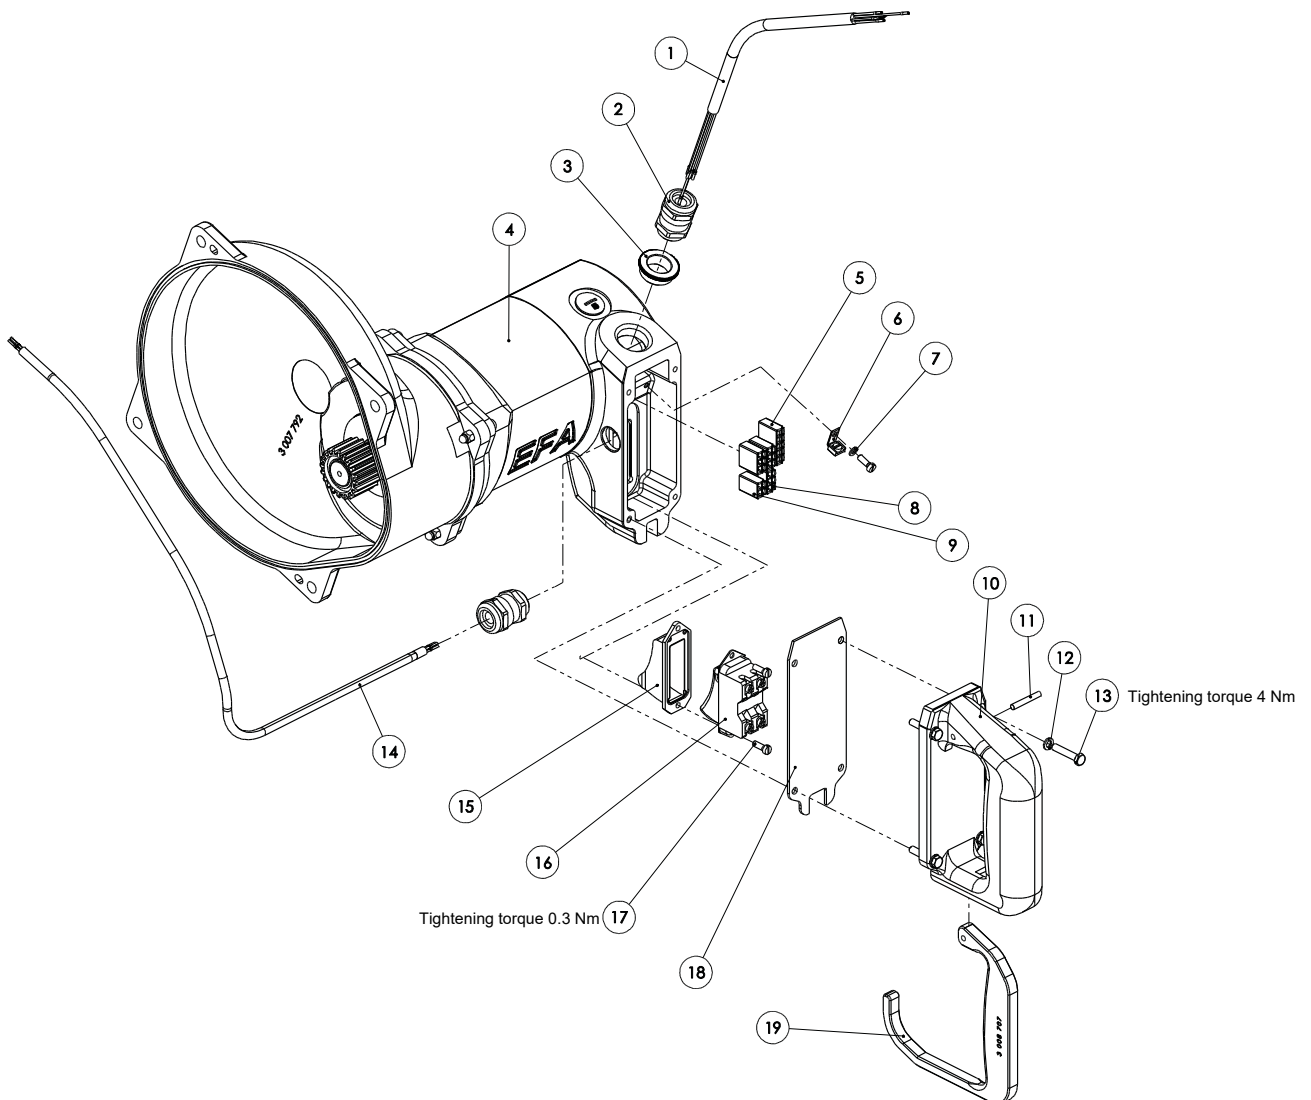

# Spare parts list splitting saw SB 287 E 400 V 50 Hz (110890936)

# Spare parts list splitting saw SB 287 E 400 V 50 Hz (110890936)

Spare parts list splitting saw SB 287 E 400 V 50 Hz (110890936)

 <b>Motor, complete (008015266)</b>			
Item no.	Part number	Part description	Quantity
1	001601732	Line, complete	1
2	001325556	Cable gland	2
3	001604009	Reduction	1
4	007011997	Motor, complete	1
5	001605039	Terminal	1
6	001605602	Terminal	1
7	001317007	Spring washer	1
8	001605029	Terminal	3
9	001605028	Terminal	1
10	003008706	Switching handle	1
11	001307223	Cylindrical pin	1
12	001317001	Spring washer	4
13	001325947	Hexagon screw	4
14	001601742	Line, complete	1
15	007006123	Cover cap, complete	1
16	002000291	Switch	1
17	001326103	Cylinder head screw	3
18	003008804	Seal	1
19	003008707	Operating lever	1