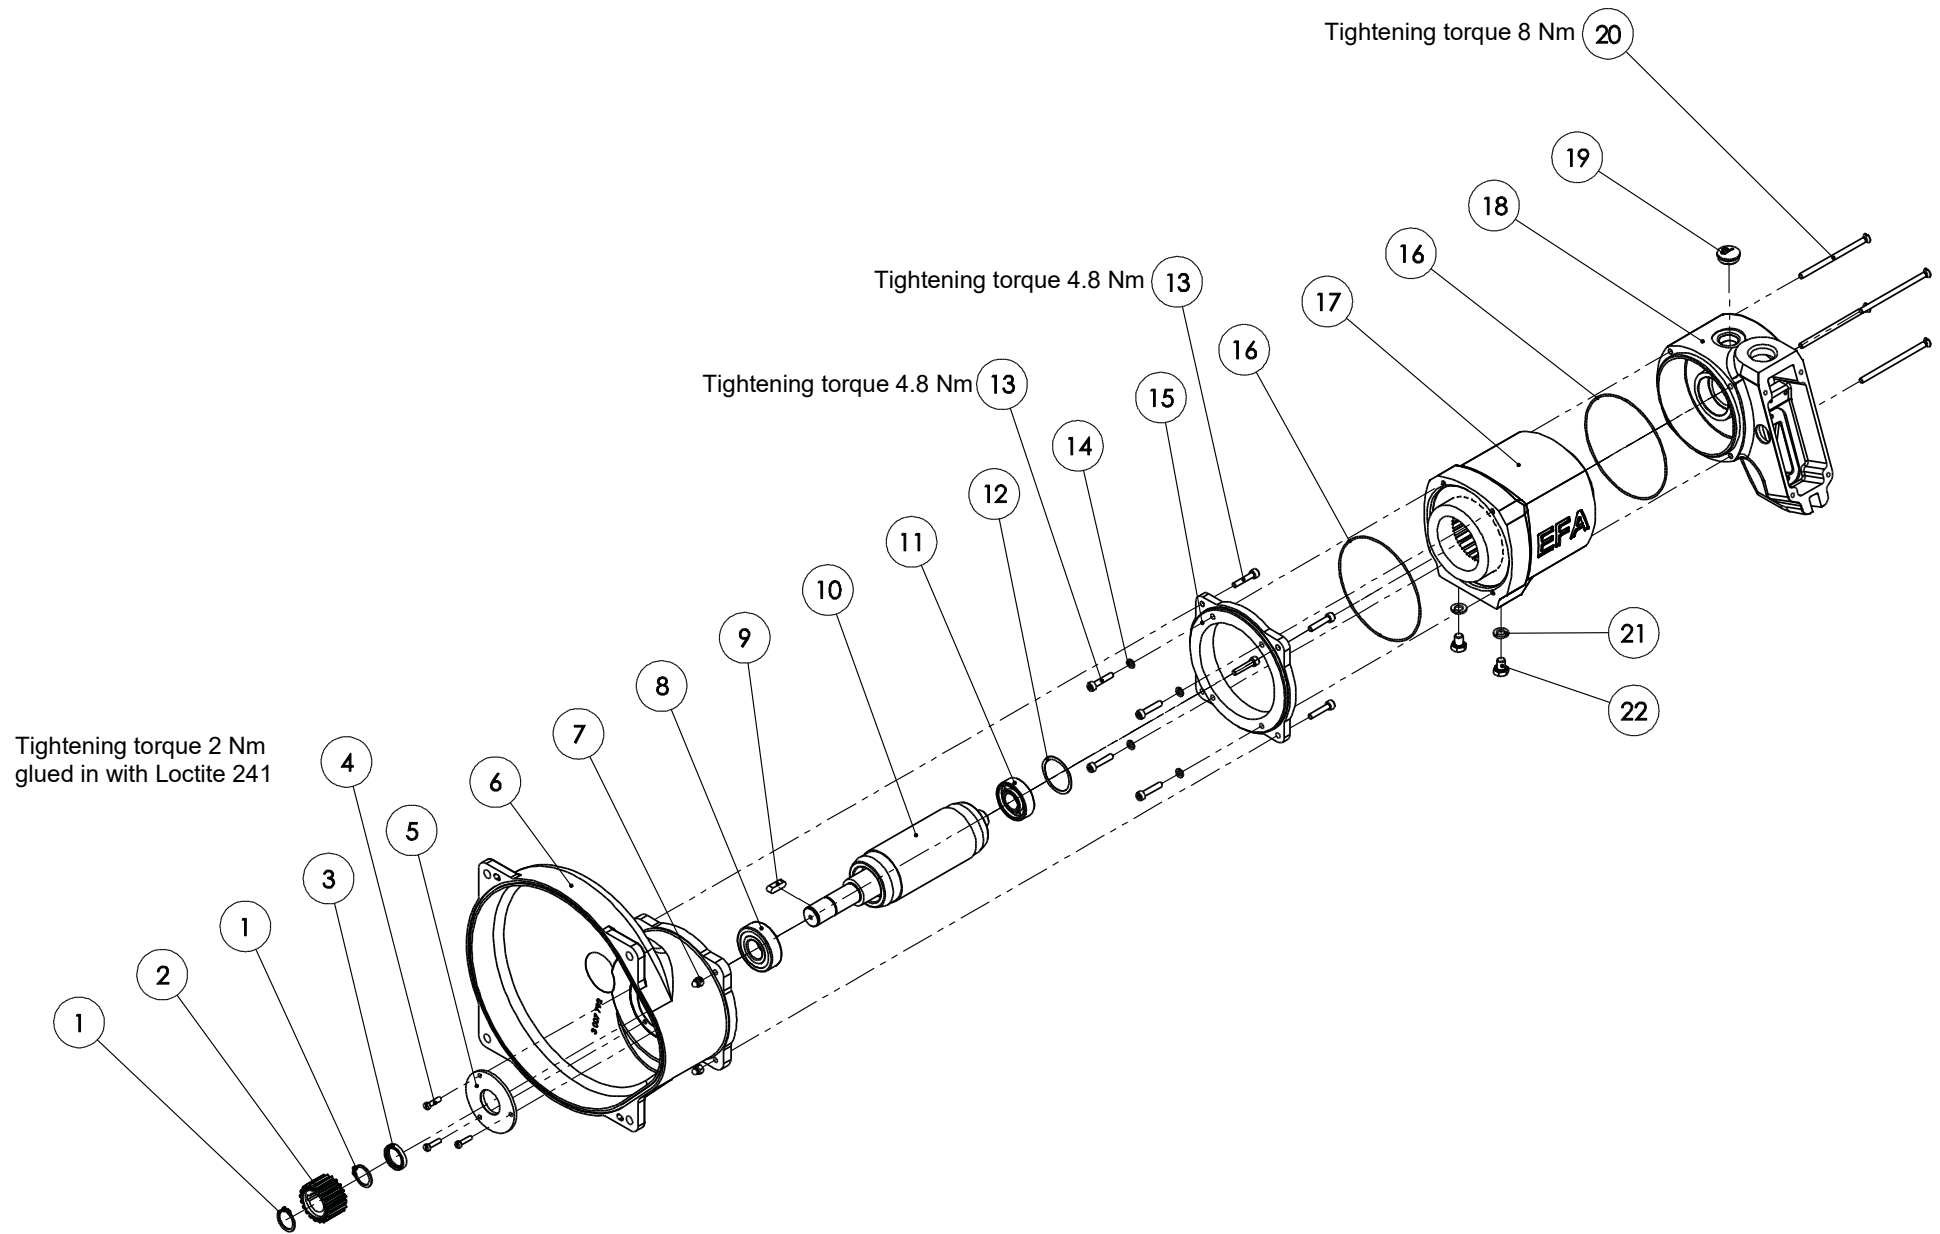

Spare parts list splitting saw SB 287 E 400 V 50 Hz (110890936)

Motor, complete (007011997)			
Item no.	Part number	Part description	Quantity
1	001312417	Retaining ring	2
2	003004112	Drive wheel	1
3	001344328	Sealing ring	1
4	001326102	Cylinder head screw	3
5	003008370	Bearing cover	1
6	003007792	Housing	1
7	001304702	Cap nut with clamping part	4
8	001340238	Deep-groove ball bearing	1
9	001305415	Feather key	1
10	007008952	Armature shaft, complete	1
11	001340237	Deep-groove ball bearing	1
12	001314603	Wave lock washer	1
13	001326007	Cylinder head screw	8
14	001317001	Spring washer	4
15	003008948	Intermediate flange	1
16	001317731	O-ring	2
17	007008828	Stator housing, complete	1
18	003008945	Housing	1
19	001368640	Blanking plug with O-ring	1
20	001326409	Countersunk screw	4
21	001317003	Spring washer	2
22	001325915	Hexagon screw	2

Spare parts list splitting saw SB 287 E 400 V 50 Hz (110890936)