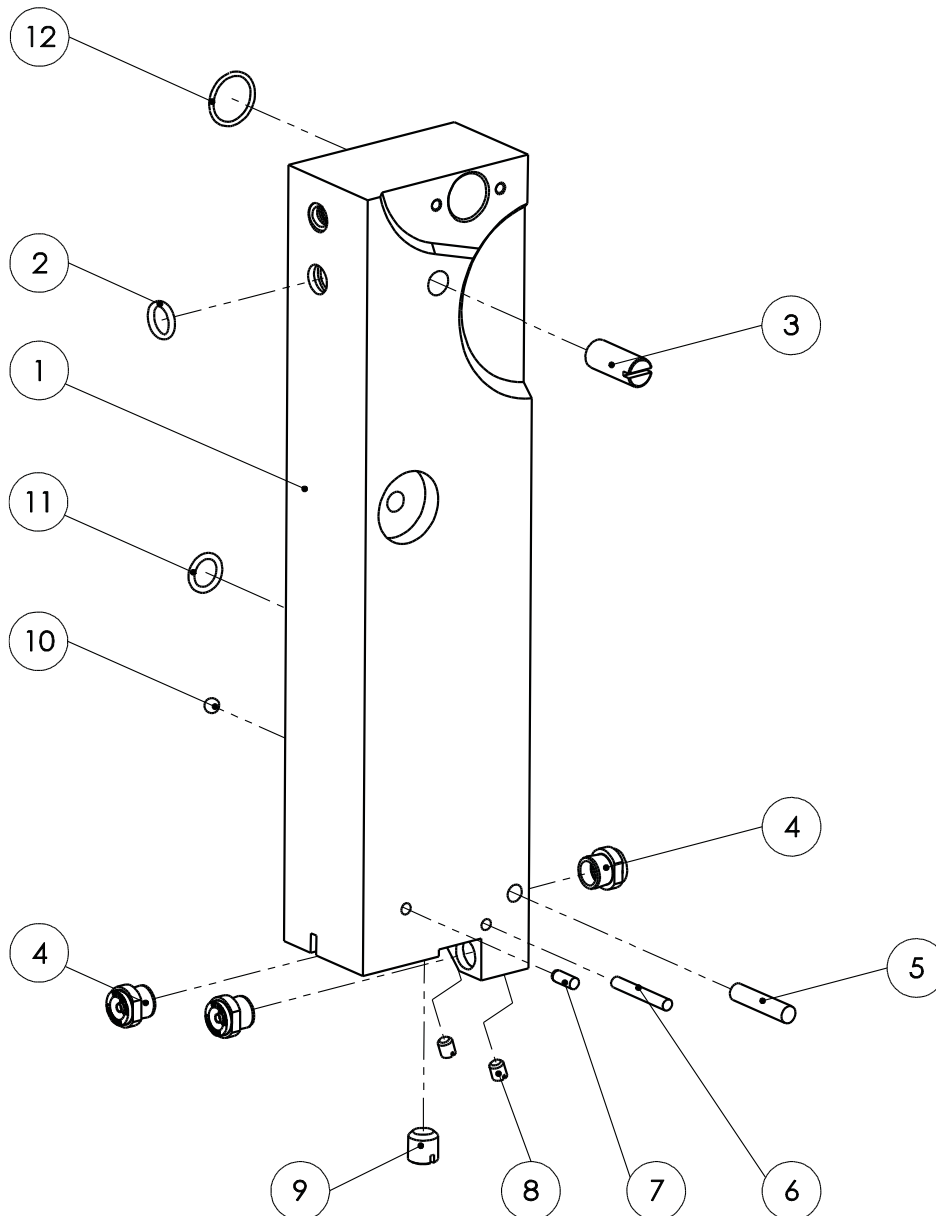

# Spare parts list splitting saw SB 287 E 400 V 50 Hz (110890936)

Spare parts list splitting saw SB 287 E 400 V 50 Hz (110890936)

		<b>Bracket assembly, complete (007009235)</b>	
Item no.	Part number	Part description	Quantity
1	001326118	Cylinder head screw	2
2	001326302	Grub screw	1
3	001362674	Compression spring	1
4	002000259	HM plate	1
5	003009235	Bracket	1
6	003009255	HM guide	2
7	003009634	Fibre guide	1

Spare parts list splitting saw SB 287 E 400 V 50 Hz (110890936)

		<b>Ledge, front assembly, complete (007016217)</b>	
Item no.	Part number	Part description	Quantity
1	003015225	Ledge, front	1
2	001312662	O-ring	1
3	001307217	Cylindrical pin	1
4	001342510	Ball	1
5	001342506	Ball	1
6	001306409	Cylindrical pin	1
7	001312616	O-ring	1

Spare parts list splitting saw SB 287 E 400 V 50 Hz (110890936)

Ledge, rear assembly, complete (007015226)

Item no.	Part number	Part description	Quantity
1	003015226	Ledge, rear	1
2	001312662	O-ring	1
3	002000296	Grub screw	1
4	001610223	Full-cone nozzle	3
5	001307217	Cylindrical pin	1
6	001307223	Cylindrical pin	1
7	001306409	Cylindrical pin	1
8	002000298	Grub screw	2
9	002000297	Grub screw	1
10	001342506	Ball	1
11	001312662	O-ring	1
12	001317785	O-ring	1

Dimensional drawing