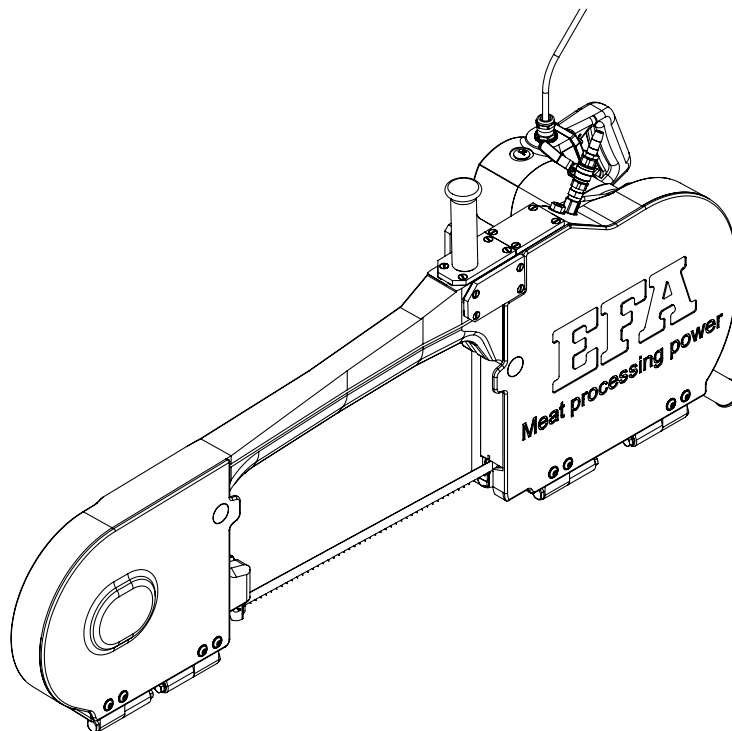

## Spare parts list

**SB 287 E Splitting saw**

**400 V 50 Hz**

**110890936**

**Schmid und Wezel GmbH**

Maschinenfabrik

Maybachstrasse 2

D-75433 Maulbronn

 <b>SB 287 E Splitting saw (110890936)</b>			
Item no.	Part number	Part description	Quantity
1	003015391	Housing surface-ground	1
2	001326406	Countersunk screw	12
3	003009342	Cover	1
4	003009206	Seal	2
5	001305415	Feather key	2
6	001328004	Fillister head screw	8
	007016149	Motor cover complete (Pos. 7, 12 & 13)	1
7	003015387	Motor cover surface-ground	1
8	003014565	Fixed hinge	4
9	003015327	Hinge	4
10	003015319	Bolt	4
11	001326900	Hexagon screw with flange	4
12	003009237	Washer	2
13	003016141	Washer	2
14	001326402	Countersunk screw	8
15	007015226	Ledge, rear complete	1
16	001601227	Inductive sensor	1
17	001317705	O-ring	1
18	003014384	Sensor base, rear	1
19	001326404	Countersunk screw	4
20	003009136	Guide pulley, rear	1
21	007009835	Lever, complete	2
22	003009240	Cover plate	1
23	003013454	Sealing screw	2
24	001312656	O-ring	2
25	002000306	Magnetic clamp system	2
26	007009235	Bracket, complete	2
27	003009246	Hexagon nut	1
28	001363702	Saw band	1
29	001312432	Retaining ring	1
30	001345330	Deep-groove ball bearing	2
31	003014383	Sensor base, front	1
32	001317714	O-ring	1
33	001601227	Inductive sensor	1
34	003009238	Cover	1
35	003009137	Guide pulley, front	1
36	003006724	Spacer ring	1
37	003006725	Spacer ring	1
38	001344236	Sealing ring	1
	007016148	Tension wheel cover complete (Pos. 39, 12 & 13)	1
39	003015388	Tension wheel cover surface-ground	1
40	001325914	Hexagon screw	12
41	001317003	Spring washer	18
42	003006436	Guide ledge	2

# Spare parts list splitting saw SB 287 E 400 V 50 Hz (110890936)