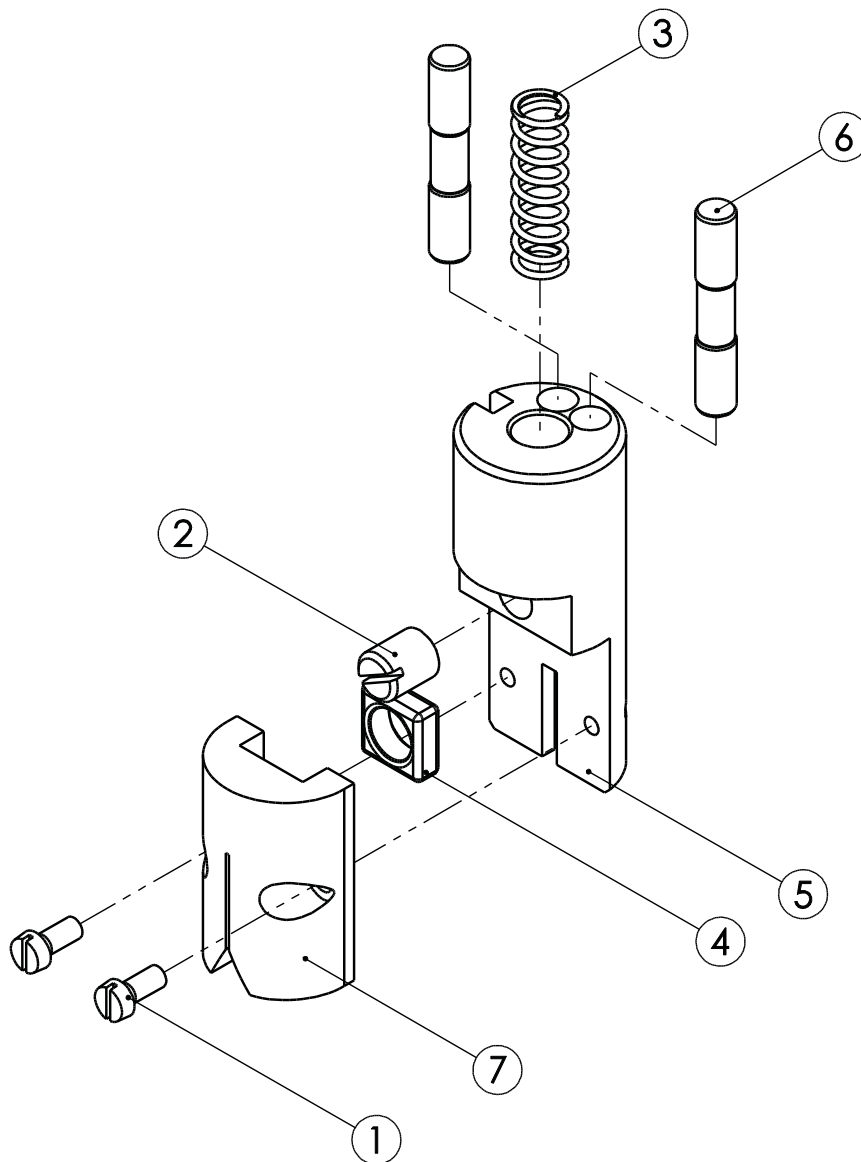

**Spare parts list splitting saw SB 287 E 400 V 50 Hz (110890936)**

 <b>Motor, complete (007011997)</b>			
Item no.	Part number	Part description	Quantity
1	001312417	Retaining ring	2
2	003004112	Drive wheel	1
3	001344328	Sealing ring	1
4	001326102	Cylinder head screw	3
5	003008370	Bearing cover	1
6	003007792	Housing	1
7	001304702	Cap nut with clamping part	4
8	001340238	Deep-groove ball bearing	1
9	001305415	Feather key	1
10	007008952	Armature shaft, complete	1
11	001340237	Deep-groove ball bearing	1
12	001314603	Wave lock washer	1
13	001326007	Cylinder head screw	8
14	001317001	Spring washer	4
15	003008948	Intermediate flange	1
16	001317731	O-ring	2
17	007008828	Stator housing, complete	1
18	003008945	Housing	1
19	001368640	Blanking plug with O-ring	1
20	001326409	Countersunk screw	4
21	001317003	Spring washer	2
22	001325915	Hexagon screw	2

# Spare parts list splitting saw SB 287 E 400 V 50 Hz (110890936)

Spare parts list splitting saw SB 287 E 400 V 50 Hz (110890936)

		<b>Bracket assembly, complete (007009235)</b>	
Item no.	Part number	Part description	Quantity
1	001326118	Cylinder head screw	2
2	001326302	Grub screw	1
3	001362674	Compression spring	1
4	002000259	HM plate	1
5	003009235	Bracket	1
6	003009255	HM guide	2
7	003009634	Fibre guide	1