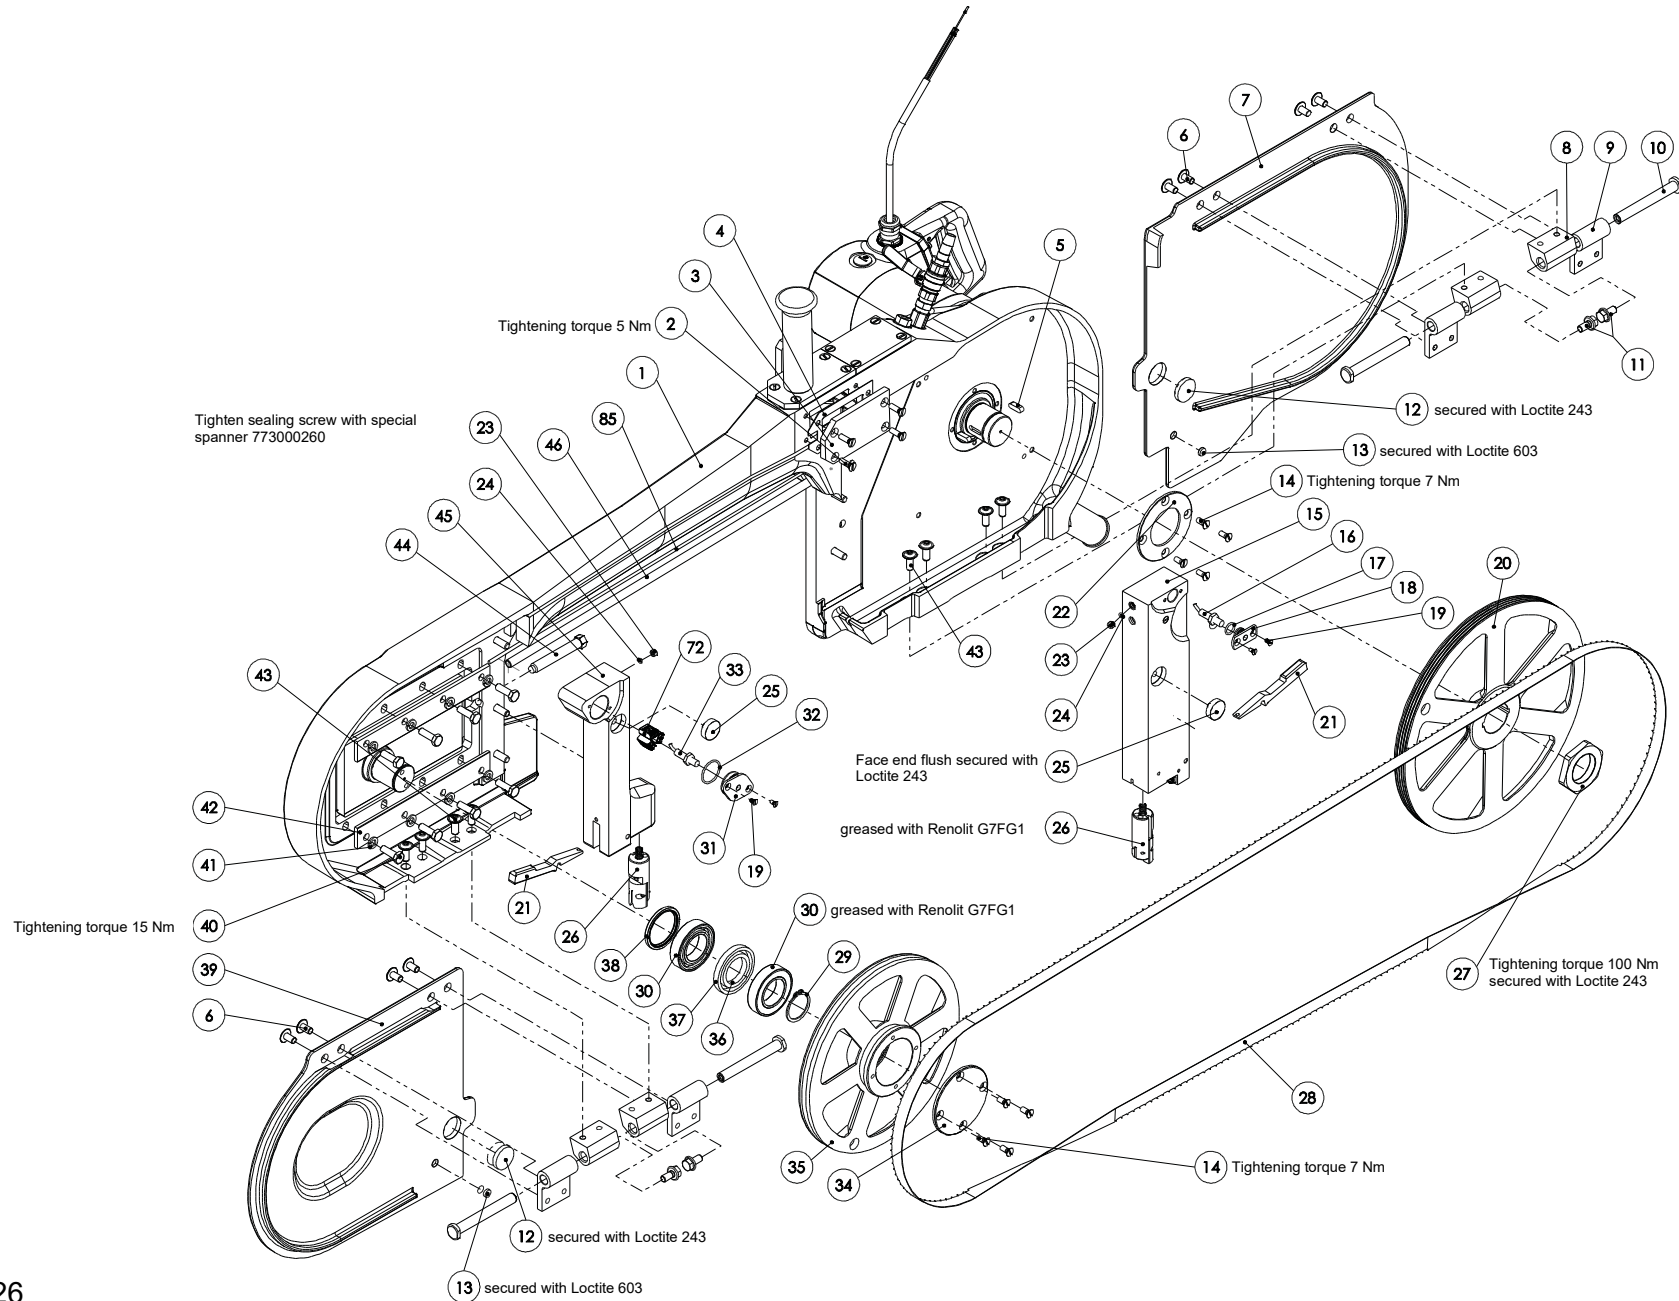

Spare parts list splitting saw SB 287 E 400 V 50 Hz (110890936)

43	001328005	Fillister head screw	8
44	003008941	Tensioning screw	1
45	007016217	Ledge, front complete	1
46	003009254	Water pipe	1
47	003005383	Metal gearwheel	1
48	003007794	Carrier	1
49	001325999	Hexagon screw	6
50	001326506	Countersunk screw	1
51	003007806	Washer	1
52	001312356	Retaining ring	1
53	001345803	Tapered roller bearing	2
54	001305459	Feather key	2
55	003009245	Bearing bolt	1
56	001307218	Cylindrical pin	2
57	001317757	O-ring	1
58	001325543	Elbow union	1
59	001325556	Cable gland	1
60	001368622	Screw plug	1
61	001370908	Reducing nipple	1
62	001606516	Straight screw-in socket	1
63	001362005	Water lever	1
64	001313102	Sealing ring	1
65	001366205	Grommet with external thread	1
66	003009241	Seal	1
67	003009239	Cover	1
68	003012640	Handle	1
69	003009490	Cover	1
70	001317004	Spring washer	1
71	001325934	Hexagon screw	1
72	001605028	Terminal	9
73	003009231	Guide plate	1
74	003006939	Guide ledge	2
75	003009232	Bearing bolt	1
76	001368634	Sealing plug	6
77	001326019	Cylinder head screw	6
78	001368626	Screw plug	2
79	001300248	Hexagon nut	1
80	001310510	Washer	3
81	003009251	Suspension lever	1
82	003009252	Threaded bolt	1
83	008015266	Motor, complete	1
84	001601780	Line, complete	1
85	001609619	Sealing ring	2
Accessories, included in scope of supply			
	001963363	Torque wrench	1
	001365618	EFA special grease	1

Spare parts list splitting saw SB 287 E 400 V 50 Hz (110890936)