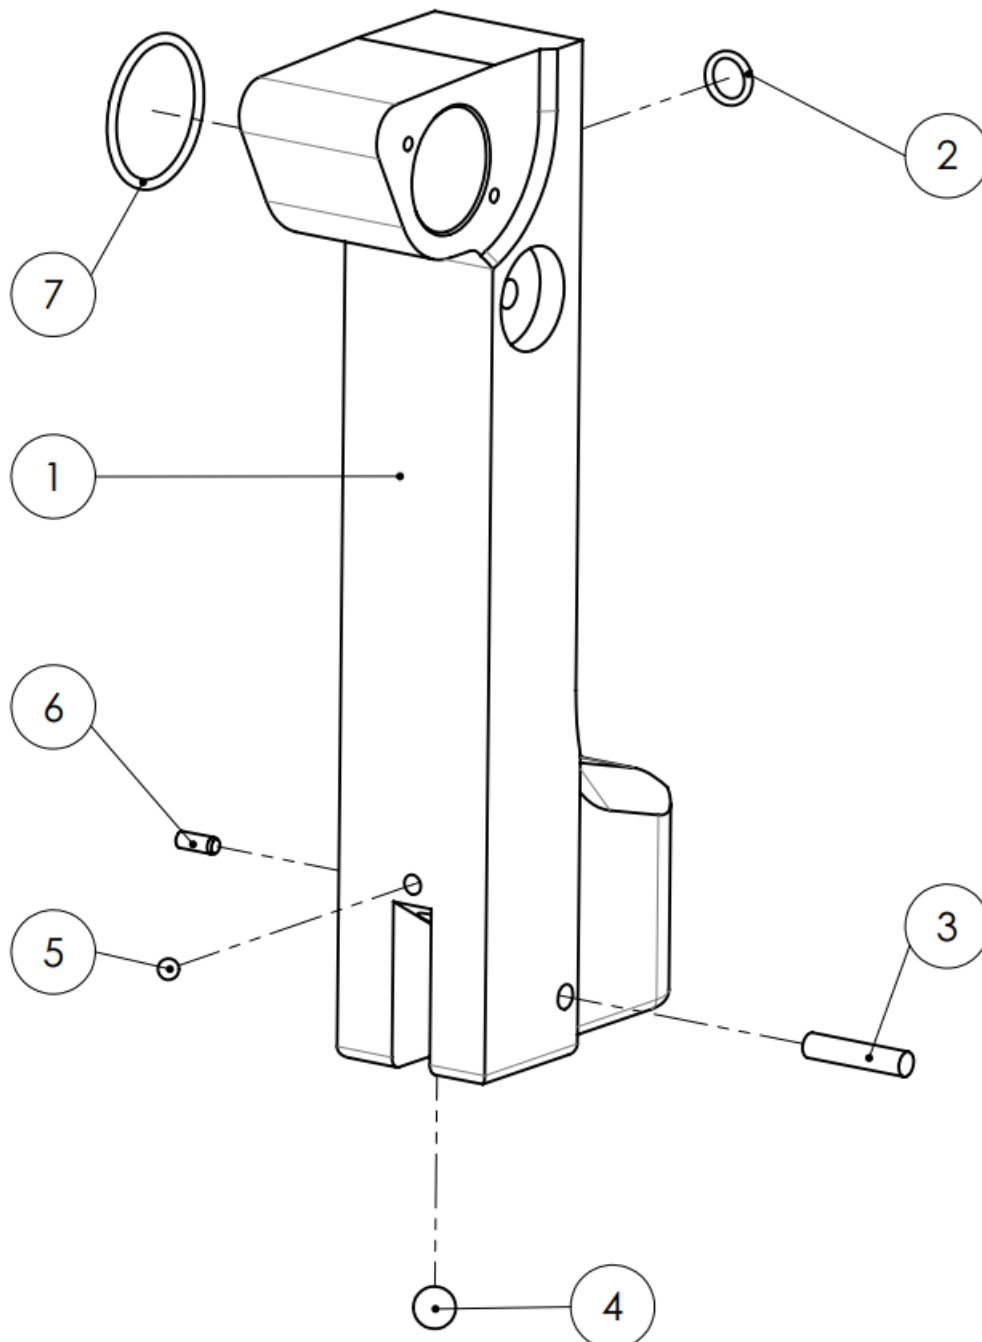

Spare parts list splitting saw SB 287 E 42 V 50 Hz (110890919)

 <b>Motor, complete (007011999)</b>			
Item no.	Part number	Part description	Quantity
1	001312417	Retaining ring	2
2	003004112	Drive wheel	1
3	001344328	Sealing ring	1
4	001326102	Cylinder head screw	3
5	003008370	Bearing cover	1
6	003007792	Housing	1
7	001304702	Cap nut with clamping part	4
8	001340238	Deep-groove ball bearing	1
9	001305415	Feather key	1
10	007008952	Armature shaft, complete	1
11	001340237	Deep-groove ball bearing	1
12	001314603	Wave lock washer	1
13	001326007	Cylinder head screw	8
14	001317001	Spring washer	4
15	003008948	Intermediate flange	1
16	001317731	O-ring	2
17	007008829	Stator housing, complete	1
18	003008945	Housing	1
19	001368640	Blanking plug with O-ring	1
20	001326409	Countersunk screw	4
21	001317003	Spring washer	2
22	001325915	Hexagon screw	2

# Spare parts list splitting saw SB 287 E 42 V 50 Hz (110890919)

Spare parts list splitting saw SB 287 E 42 V 50 Hz (110890919)

		<b>Bracket assembly, complete (007009235)</b>	
Item no.	Part number	Part description	Quantity
1	001326118	Cylinder head screw	2
2	001326302	Grub screw	1
3	001362674	Compression spring	1
4	002000259	HM plate	1
5	003009235	Bracket	1
6	003009255	HM guide	2
7	003009634	Fibre guide	1

Spare parts list splitting saw SB 287 E 42 V 50 Hz (110890919)

		<b>Ledge, front assembly, complete (007016217)</b>	
Item no.	Part number	Part description	Quantity
1	003015225	Ledge, front	1
2	001312662	O-ring	1
3	001307217	Cylindrical pin	1
4	001342510	Ball	1
5	001342506	Ball	1
6	001306409	Cylindrical pin	1
7	001321616	O-ring	1