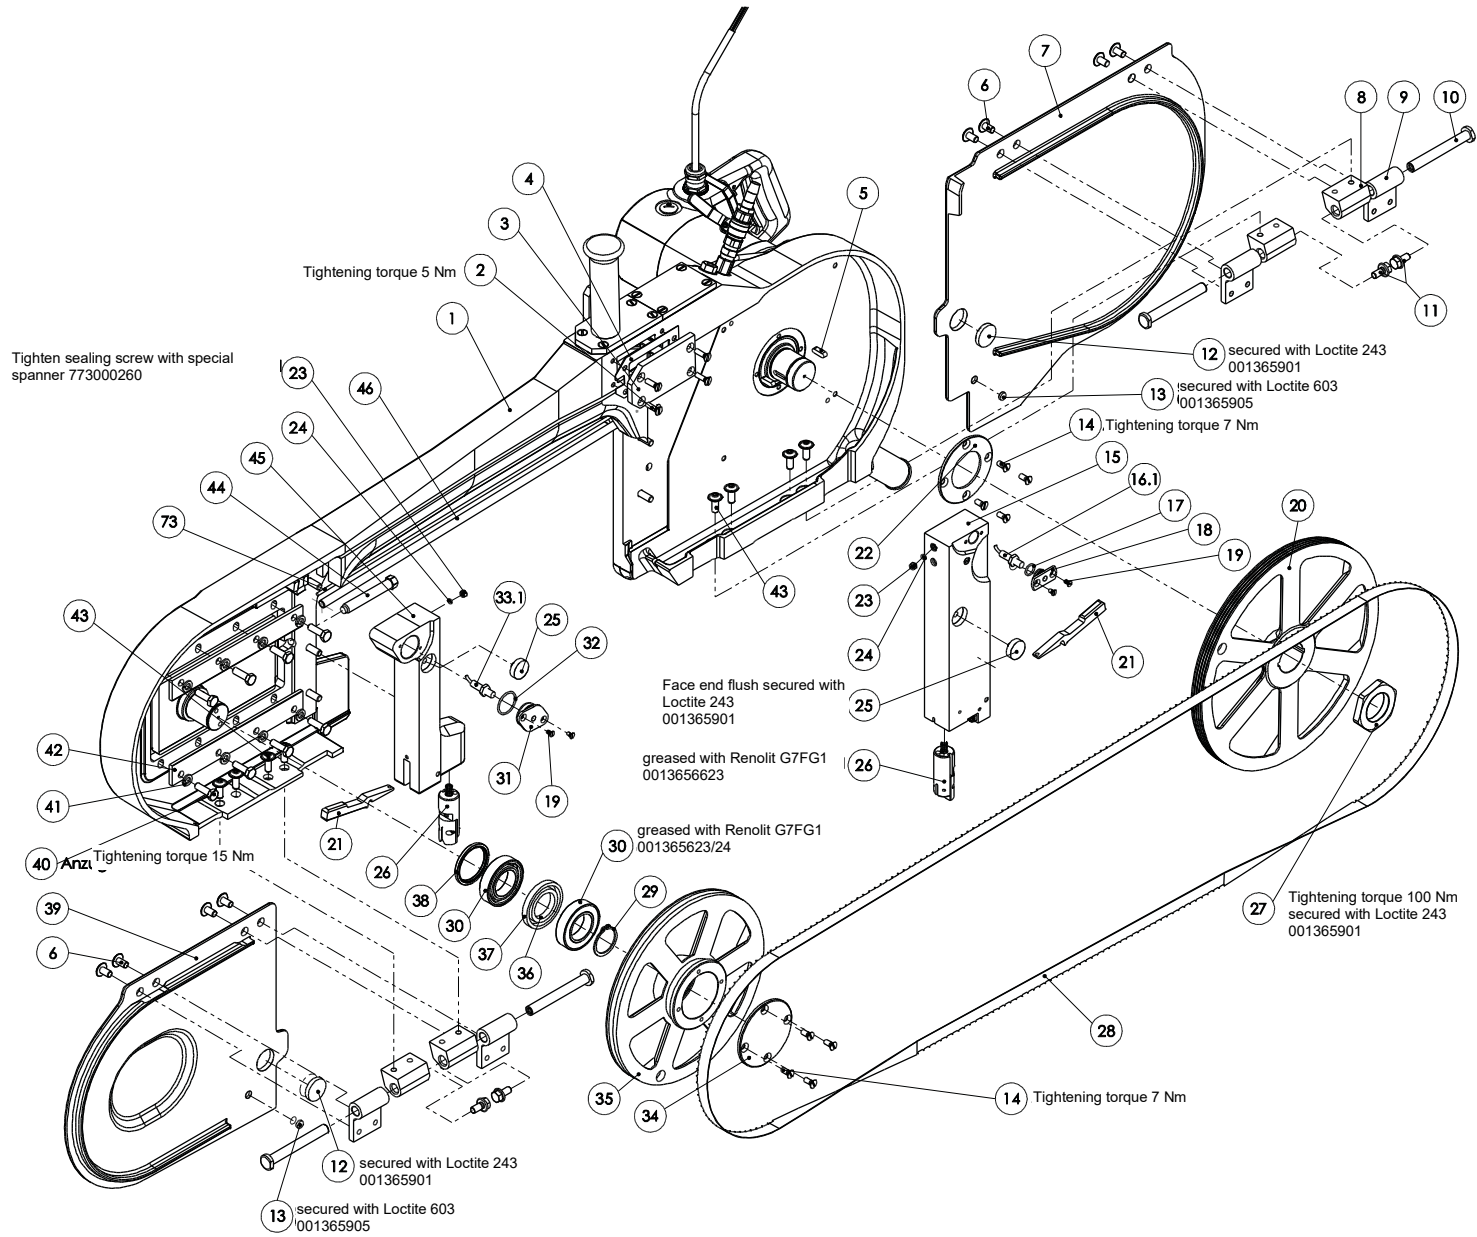

Spare parts list splitting saw SB 287 E 42 V 50 Hz (110890919)

43	001328005	Fillister head screw	8
44	003008941	Tensioning screw	1
45	007016217	Ledge, front complete	1
46	003009254	Water pipe	1
47	003005383	Metal gearwheel	1
48	003007794	Carrier	1
49	001325999	Hexagon screw	6
50	001326506	Countersunk screw	1
51	003007806	Washer	1
52	001312356	Retaining ring	1
53	001345803	Tapered roller bearing	2
54	001305459	Feather key	2
55	003009245	Bearing bolt	1
56	001307218	Cylindrical pin	2
57	001317757	O-ring	1
58	001325543	Elbow union	1
59	001325556	Cable gland	1
60	001368622	Screw plug	1
61	001370908	Reducing nipple	1
62	001606516	Straight screw-in socket	1
63	001362005	Water lever	1
64	001313102	Sealing ring	1
65	001366205	Grommet with external thread	1
66	003009241	Seal	1
67	003009239	Cover	1
68	003012640	Handle	1
69	003009490	Cover	1
70	001317004	Spring washer	1
71	001325934	Hexagon screw	1
72	001605028	Terminal	3
73	001601780	Line, complete	1
74	003009231	Guide plate	1
75	003006939	Guide ledge	2
76	003009232	Bearing bolt	1
77	001368634	Sealing plug	6
78	001326019	Cylinder head screw	6
79	001368626	Screw plug	2
80	001300248	Hexagon nut	1
81	001310510	Washer	3
82	003009251	Suspension lever	1
83	003009252	Threaded bolt	1
84	008015265	Motor, complete	1
85	001609619	Sealing ring	2
Accessories, included in scope of supply			
	001963363	Torque wrench	1
	001365618	EFA special grease	1

Spare parts list splitting saw SB 287 E 42 V 50 Hz (110890919)