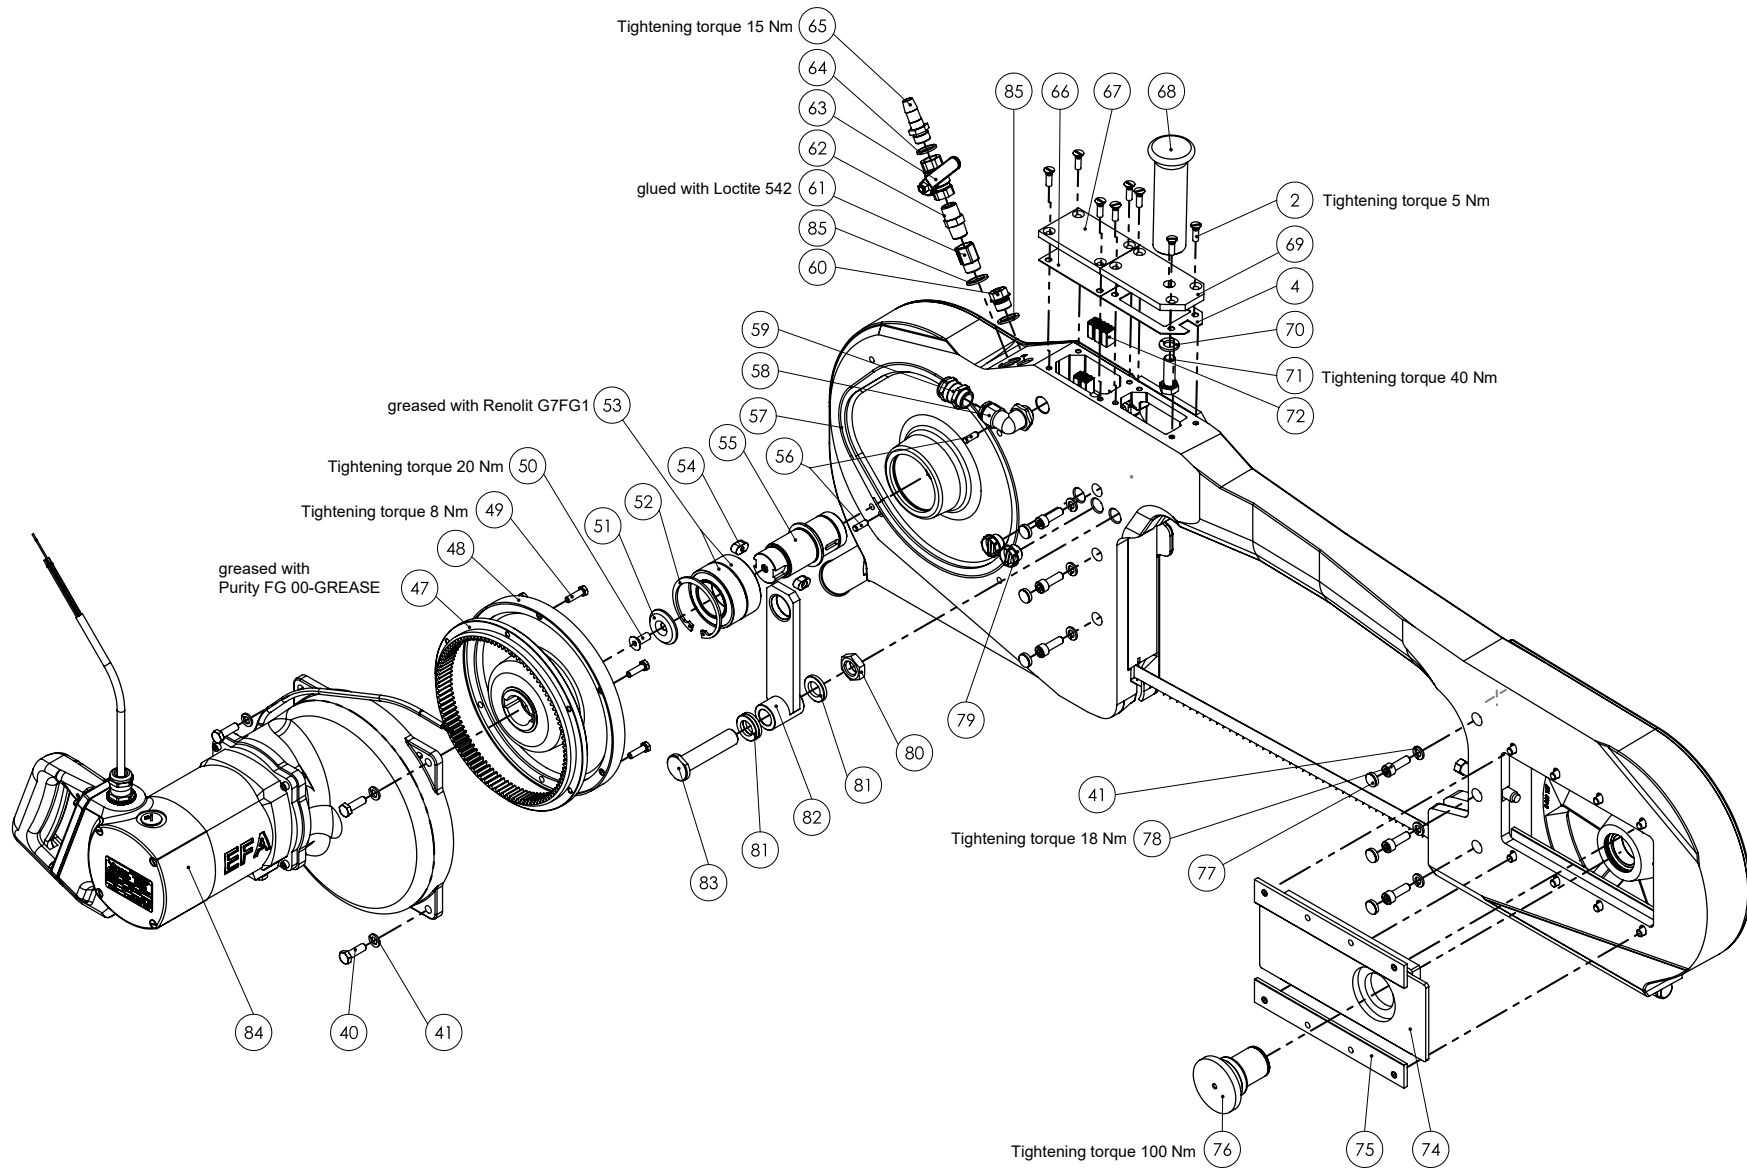

Spare parts list splitting saw SB 287 E 42 V 50 Hz (110890919)

Spare parts list splitting saw SB 287 E 42 V 50 Hz (110890919)

Item no.	Part number	Part description	Quantity
1	001601732	Line, complete	1
2	001325556	Cable gland	2
3	001604009	Reduction	1
4	007011999	Motor, complete	1
5	001605039	Terminal, complete	3
6	001605602	Terminal	1
7	001317007	Spring washer	1
8	001605029	Terminal	1
9	001605028	Terminal	1
10	003008706	Switching handle	1
11	001307223	Cylindrical pin	1
12	001317001	Spring washer	4
13	001325947	Hexagon screw	4
14	001601742	Line, complete	1
15	007006123	Cover cap, complete	1
16	002000291	Switch	1
17	001326103	Cylinder head screw	3
18	003008804	Seal	1
19	003008707	Operating lever	1