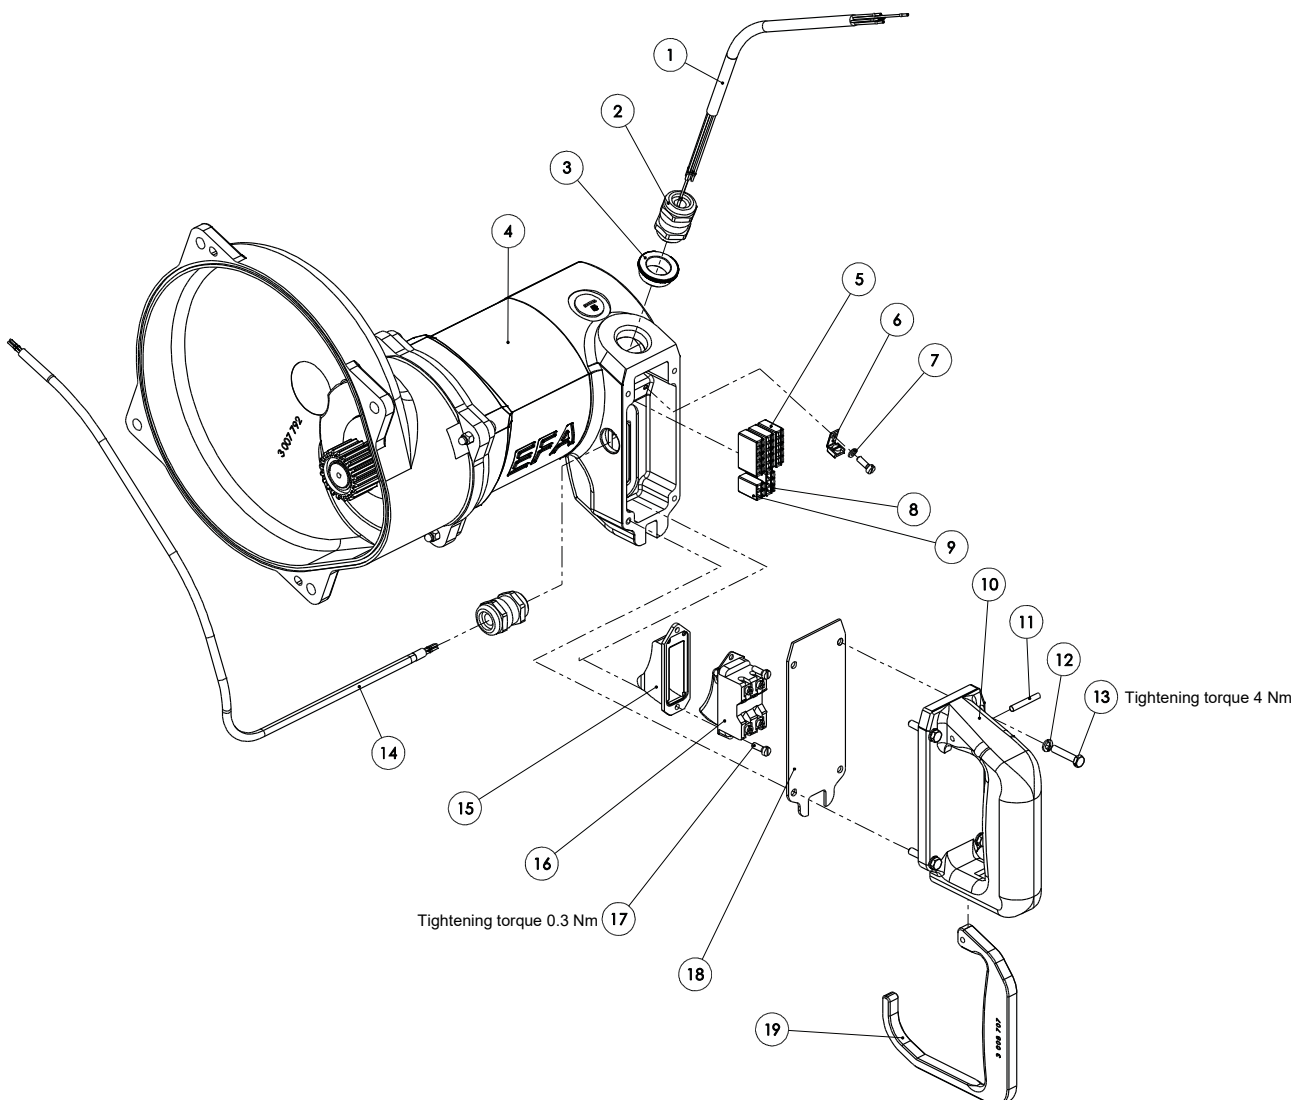

## Spare parts list splitting saw SB 287 E 42 V 50 Hz (110890919)

Item no.	Part number	Part description	Quantity
1	001601732	Line, complete	1
2	001325556	Cable gland	2
3	001604009	Reduction	1
4	007011999	Motor, complete	1
5	001605039	Terminal, complete	3
6	001605602	Terminal	1
7	001317007	Spring washer	1
8	001605029	Terminal	1
9	001605028	Terminal	1
10	003008706	Switching handle	1
11	001307223	Cylindrical pin	1
12	001317001	Spring washer	4
13	001325947	Hexagon screw	4
14	001601742	Line, complete	1
15	007006123	Cover cap, complete	1
16	002000291	Switch	1
17	001326103	Cylinder head screw	3
18	003008804	Seal	1
19	003008707	Operating lever	1