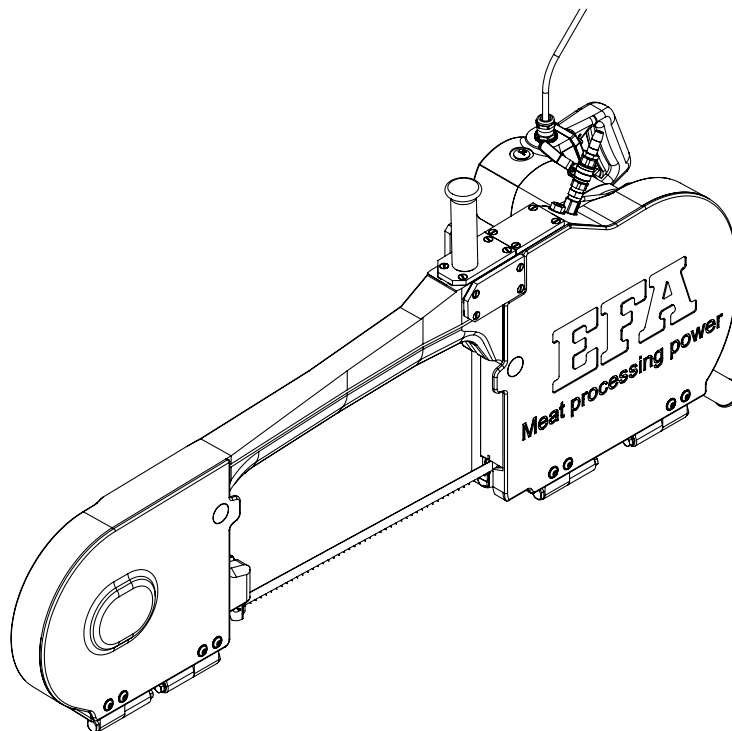

## Spare parts list

**SB 287 E Splitting saw**

**208 V 60 Hz**

**110890919**

**Schmid und Wezel GmbH**

Maschinenfabrik

Maybachstrasse 2

D-75433 Maulbronn

		<b>SB 287 E Splitting saw (110890919)</b>	
Item no.	Part number	Part description	Quantity
1	003015391	Housing surface-ground	1
2	001326406	Countersunk screw	12
3	003009342	Cover	1
4	003009206	Seal	2
5	001305415	Feather key	2
6	001328004	Fillister head screw	8
	007016149	Motor cover blasted vst. (Pos. 12, 13 & 7)	1
7	003015387	Motor cover surface-ground	1
8	003014565	Fixed hinge	4
9	003015327	Hinge	4
10	003015319	Bolt	4
11	001326900	Hexagon screw with flange	4
12	003009237	Washer	2
13	003016141	Washer	2
14	001326402	Countersunk screw	8
15	007015226	Ledge, rear complete	1
16	001601227	Inductive sensor	1
17	001317705	O-ring	1
18	003014384	Sensor base, rear	1
19	001326404	Countersunk screw	4
20	003009136	Guide pulley, rear	1
21	007009835	Lever, complete	2
22	003009240	Cover plate	1
23	003013454	Sealing screw	2
24	001312656	O-ring	2
25	002000306	Magnetic clamp system	2
26	007009235	Bracket, complete	2
27	003009246	Hexagon nut	1
28	001363702	Saw band	1
29	001312432	Retaining ring	1
30	001345330	Deep-groove ball bearing	2
31	003014383	Sensor base, front	1
32	001317714	O-ring	1
33	001601227	Inductive sensor	1
34	003009238	Cover	1
35	003009137	Guide pulley, front	1
36	003006724	Spacer ring	1
37	003006725	Spacer ring	1
38	001344236	Sealing ring	1
	007016148	Tension wheel cover blasted vst. (Pos. 12, 13 & 39)	1
39	003015388	Tension wheel cover surface-ground	1
40	001325914	Hexagon screw	12
41	001317003	Spring washer	18
42	003006436	Guide ledge	2

# Spare parts list splitting saw SB 287 E 42 V 50 Hz (110890919)