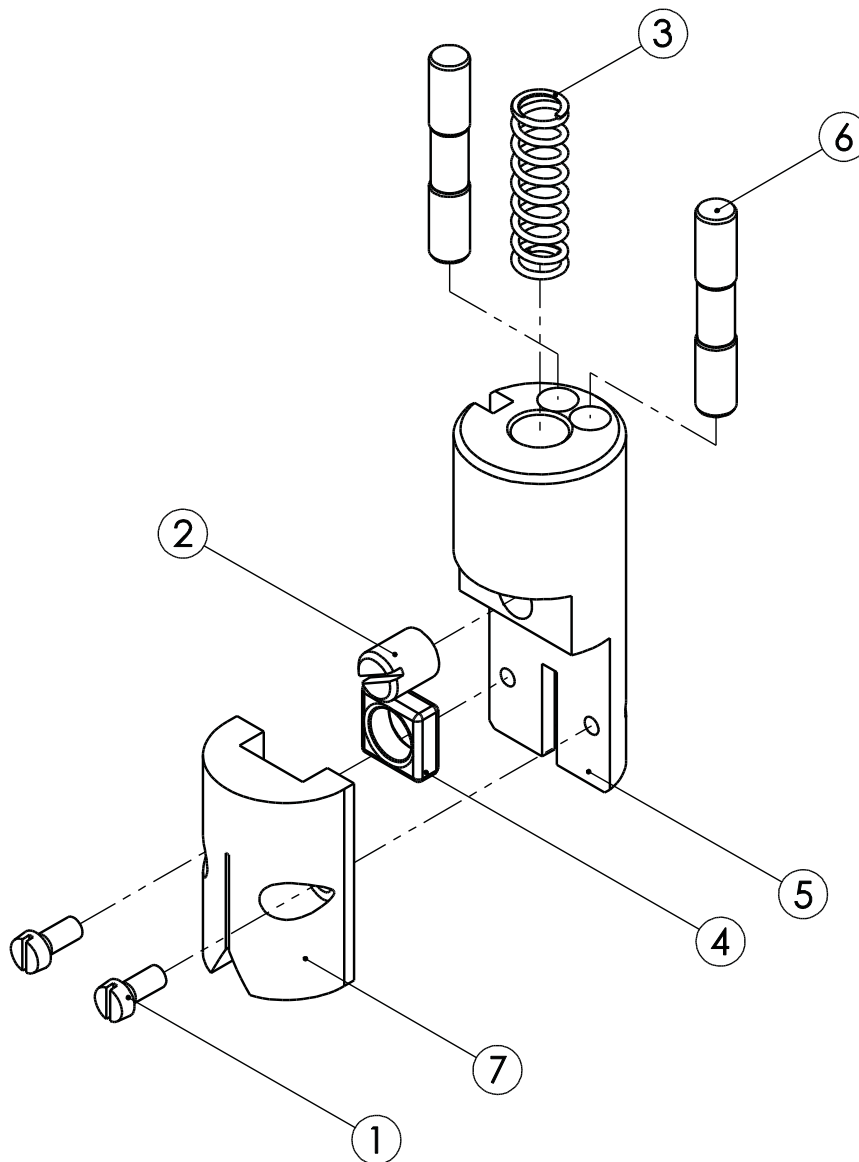

## Spare parts list splitting saw SB 287 E 42 V 50 Hz (110890919)

Item no.	Part number	Part description	Quantity
1	001601732	Line, complete	1
2	001325556	Cable gland	2
3	001604009	Reduction	1
4	007011999	Motor, complete	1
5	001605039	Terminal, complete	3
6	001605602	Terminal	1
7	001317007	Spring washer	1
8	001605029	Terminal	1
9	001605028	Terminal	1
10	003008706	Switching handle	1
11	001307223	Cylindrical pin	1
12	001317001	Spring washer	4
13	001325947	Hexagon screw	4
14	001601742	Line, complete	1
15	007006123	Cover cap, complete	1
16	002000291	Switch	1
17	001326103	Cylinder head screw	3
18	003008804	Seal	1
19	003008707	Operating lever	1

Spare parts list splitting saw SB 287 E 42 V 50 Hz (110890919)

 <b>Motor, complete (007011999)</b>			
Item no.	Part number	Part description	Quantity
1	001312417	Retaining ring	2
2	003004112	Drive wheel	1
3	001344328	Sealing ring	1
4	001326102	Cylinder head screw	3
5	003008370	Bearing cover	1
6	003007792	Housing	1
7	001304702	Cap nut with clamping part	4
8	001340238	Deep-groove ball bearing	1
9	001305415	Feather key	1
10	007008952	Armature shaft, complete	1
11	001340237	Deep-groove ball bearing	1
12	001314603	Wave lock washer	1
13	001326007	Cylinder head screw	8
14	001317001	Spring washer	4
15	003008948	Intermediate flange	1
16	001317731	O-ring	2
17	007008829	Stator housing, complete	1
18	003008945	Housing	1
19	001368640	Blanking plug with O-ring	1
20	001326409	Countersunk screw	4
21	001317003	Spring washer	2
22	001325915	Hexagon screw	2

# Spare parts list splitting saw SB 287 E 42 V 50 Hz (110890919)

Spare parts list splitting saw SB 287 E 42 V 50 Hz (110890919)

		<b>Bracket assembly, complete (007009235)</b>	
Item no.	Part number	Part description	Quantity
1	001326118	Cylinder head screw	2
2	001326302	Grub screw	1
3	001362674	Compression spring	1
4	002000259	HM plate	1
5	003009235	Bracket	1
6	003009255	HM guide	2
7	003009634	Fibre guide	1