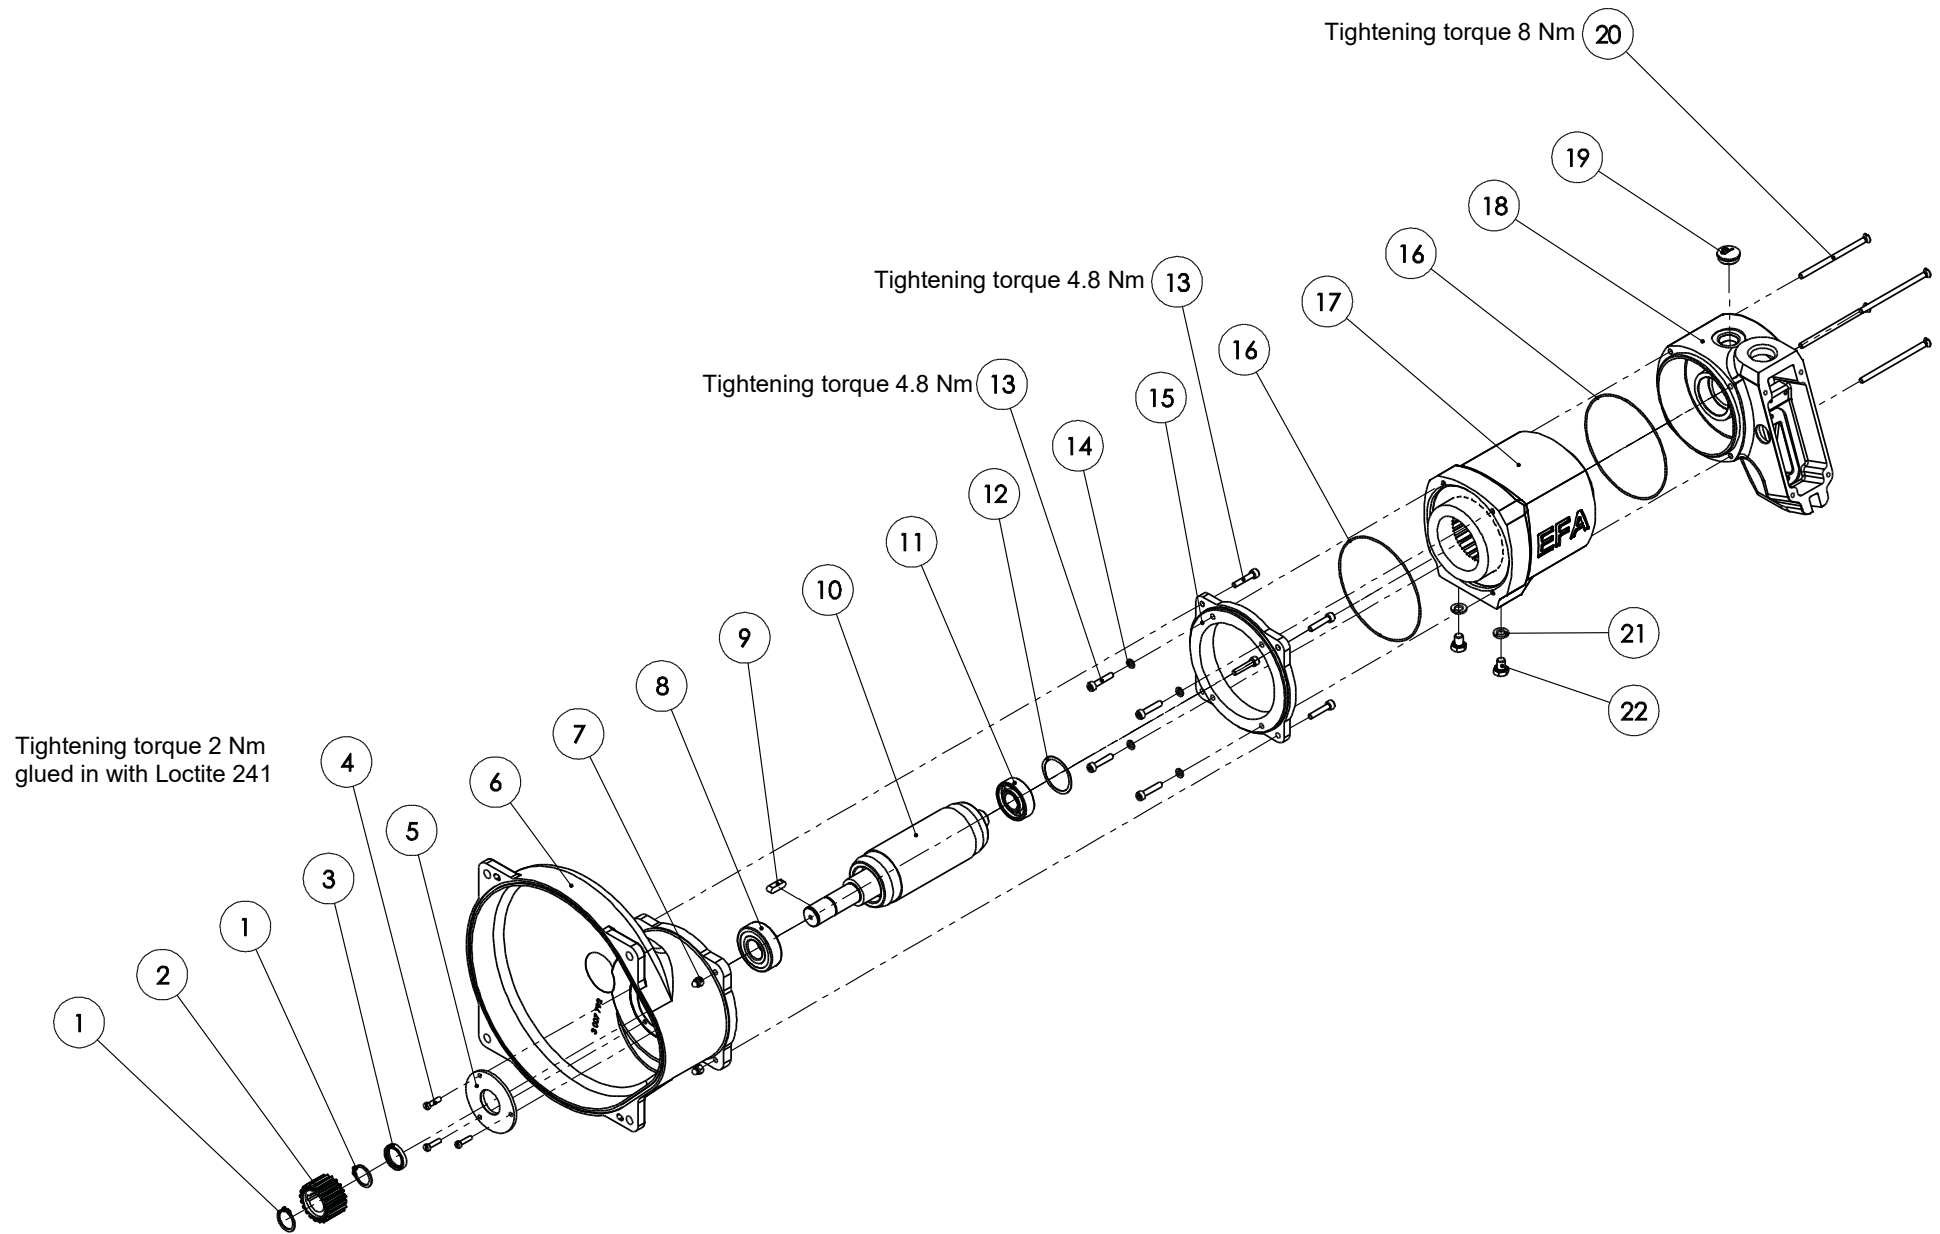

## Spare parts list splitting saw SB 287 E 42 V 50 Hz (110890919)

Item no.	Part number	Part description	Quantity
1	001601732	Line, complete	1
2	001325556	Cable gland	2
3	001604009	Reduction	1
4	007011999	Motor, complete	1
5	001605039	Terminal, complete	3
6	001605602	Terminal	1
7	001317007	Spring washer	1
8	001605029	Terminal	1
9	001605028	Terminal	1
10	003008706	Switching handle	1
11	001307223	Cylindrical pin	1
12	001317001	Spring washer	4
13	001325947	Hexagon screw	4
14	001601742	Line, complete	1
15	007006123	Cover cap, complete	1
16	002000291	Switch	1
17	001326103	Cylinder head screw	3
18	003008804	Seal	1
19	003008707	Operating lever	1

Spare parts list splitting saw SB 287 E 42 V 50 Hz (110890919)

 <b>Motor, complete (007011999)</b>			
Item no.	Part number	Part description	Quantity
1	001312417	Retaining ring	2
2	003004112	Drive wheel	1
3	001344328	Sealing ring	1
4	001326102	Cylinder head screw	3
5	003008370	Bearing cover	1
6	003007792	Housing	1
7	001304702	Cap nut with clamping part	4
8	001340238	Deep-groove ball bearing	1
9	001305415	Feather key	1
10	007008952	Armature shaft, complete	1
11	001340237	Deep-groove ball bearing	1
12	001314603	Wave lock washer	1
13	001326007	Cylinder head screw	8
14	001317001	Spring washer	4
15	003008948	Intermediate flange	1
16	001317731	O-ring	2
17	007008829	Stator housing, complete	1
18	003008945	Housing	1
19	001368640	Blanking plug with O-ring	1
20	001326409	Countersunk screw	4
21	001317003	Spring washer	2
22	001325915	Hexagon screw	2

# Spare parts list splitting saw SB 287 E 42 V 50 Hz (110890919)

Spare parts list splitting saw SB 287 E 42 V 50 Hz (110890919)

		<b>Bracket assembly, complete (007009235)</b>	
Item no.	Part number	Part description	Quantity
1	001326118	Cylinder head screw	2
2	001326302	Grub screw	1
3	001362674	Compression spring	1
4	002000259	HM plate	1
5	003009235	Bracket	1
6	003009255	HM guide	2
7	003009634	Fibre guide	1