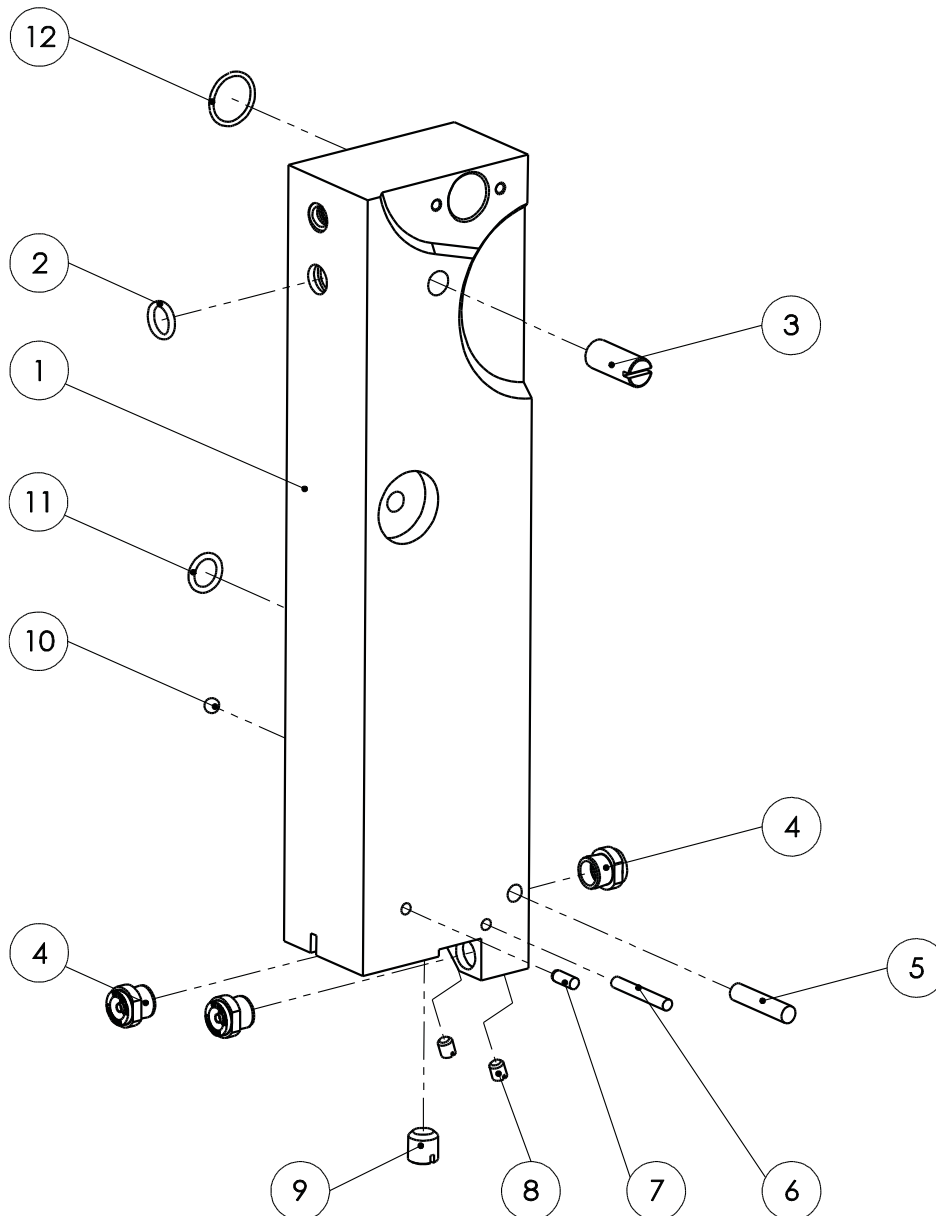

# Spare parts list splitting saw SB 287 E 42 V 50 Hz (110890919)

Spare parts list splitting saw SB 287 E 42 V 50 Hz (110890919)

		<b>Bracket assembly, complete (007009235)</b>	
Item no.	Part number	Part description	Quantity
1	001326118	Cylinder head screw	2
2	001326302	Grub screw	1
3	001362674	Compression spring	1
4	002000259	HM plate	1
5	003009235	Bracket	1
6	003009255	HM guide	2
7	003009634	Fibre guide	1

Spare parts list splitting saw SB 287 E 42 V 50 Hz (110890919)

		<b>Ledge, front assembly, complete (007016217)</b>	
Item no.	Part number	Part description	Quantity
1	003015225	Ledge, front	1
2	001312662	O-ring	1
3	001307217	Cylindrical pin	1
4	001342510	Ball	1
5	001342506	Ball	1
6	001306409	Cylindrical pin	1
7	001321616	O-ring	1

Spare parts list splitting saw SB 287 E 42 V 50 Hz (110890919)

Ledge, rear assembly, complete (007015226)

Item no.	Part number	Part description	Quantity
1	003015226	Ledge, rear	1
2	001312662	O-ring	1
3	002000296	Grub screw	1
4	001610223	Full-cone nozzle	3
5	001307217	Cylindrical pin	1
6	001307223	Cylindrical pin	1
7	001306409	Cylindrical pin	1
8	002000298	Grub screw	2
9	002000297	Grub screw	1
10	001342506	Ball	1
11	001312662	O-ring	1
12	001317785	O-ring	1

Dimensional drawing