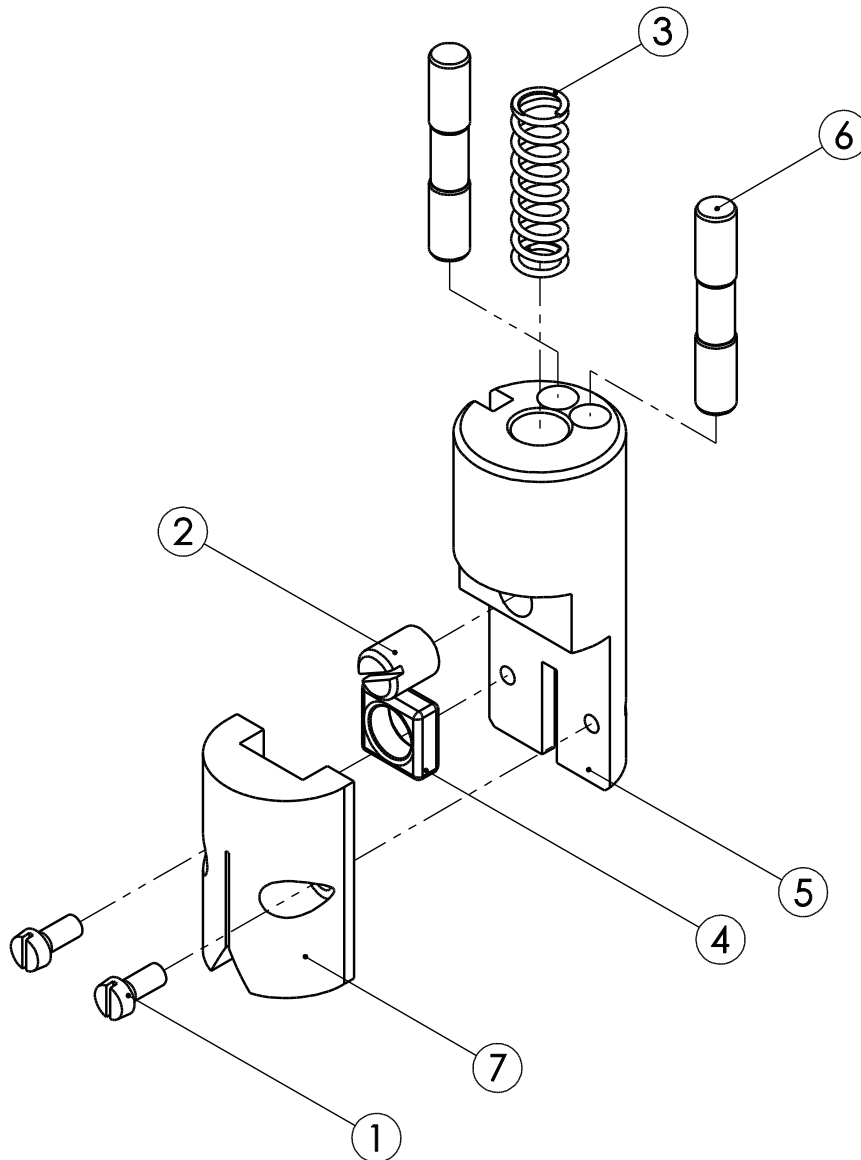

## Spare parts list splitting saw SB 287 E 42 V 50 Hz (110890916)

 <span style="margin-left: 100px;"><b>Motor, complete (008015267)</b></span>			
Item no.	Part number	Part description	Quantity
1	001601807	Line, complete	1
2	001325590	Cable gland	1
3	007011995	Motor, complete	1
4	001605041	Terminal	3
5	001605028	Terminal	1
6	002000291	Switch	1
7	003008804	Seal	1
8	001307223	Cylindrical pin	1
9	003008706	Switching handle	1
10	001317001	Spring washer	4
11	001601742	Line, complete	1
12	001325556	Cable gland	1
13	007006123	Cover cap, complete	1
14	001326103	Cylinder head screw	2
15	003008707	Operating lever	1
16	001325947	Hexagon screw	4

Spare parts list splitting saw SB 287 E 42 V 50 Hz (110890916)

 <b>Motor, complete (007011995)</b>			
Item no.	Part number	Part description	Quantity
1	001312417	Retaining ring	2
2	003004112	Drive wheel	1
3	001344328	Sealing ring	1
4	001326102	Cylinder head screw	3
5	003008370	Bearing cover	1
6	003007792	Housing	1
7	001304702	Cap nut with clamping part	4
8	001340238	Deep-groove ball bearing	1
9	001305415	Feather key	1
10	007008952	Armature shaft, complete	1
11	001340237	Deep-groove ball bearing	1
12	001314603	Wave lock washer	1
13	001326007	Cylinder head screw	8
14	001317001	Spring washer	4
15	003008948	Intermediate flange	1
16	001317731	O-ring	2
17	007008826	Stator housing, complete	1
18	003008945	Housing	1
19	001368640	Blanking plug with O-ring	1
20	001326409	Countersunk screw	4
21	001317003	Spring washer	2
22	001325915	Hexagon screw	2

# Spare parts list splitting saw SB 287 E 42 V 50 Hz (110890916)

Spare parts list splitting saw SB 287 E 42 V 50 Hz (110890916)

		<b>Bracket assembly, complete (007009235)</b>	
Item no.	Part number	Part description	Quantity
1	001326118	Cylinder head screw	2
2	001326302	Grub screw	1
3	001362674	Compression spring	1
4	002000259	HM plate	1
5	003009235	Bracket	1
6	003009255	HM guide	2
7	003009634	Fibre guide	1