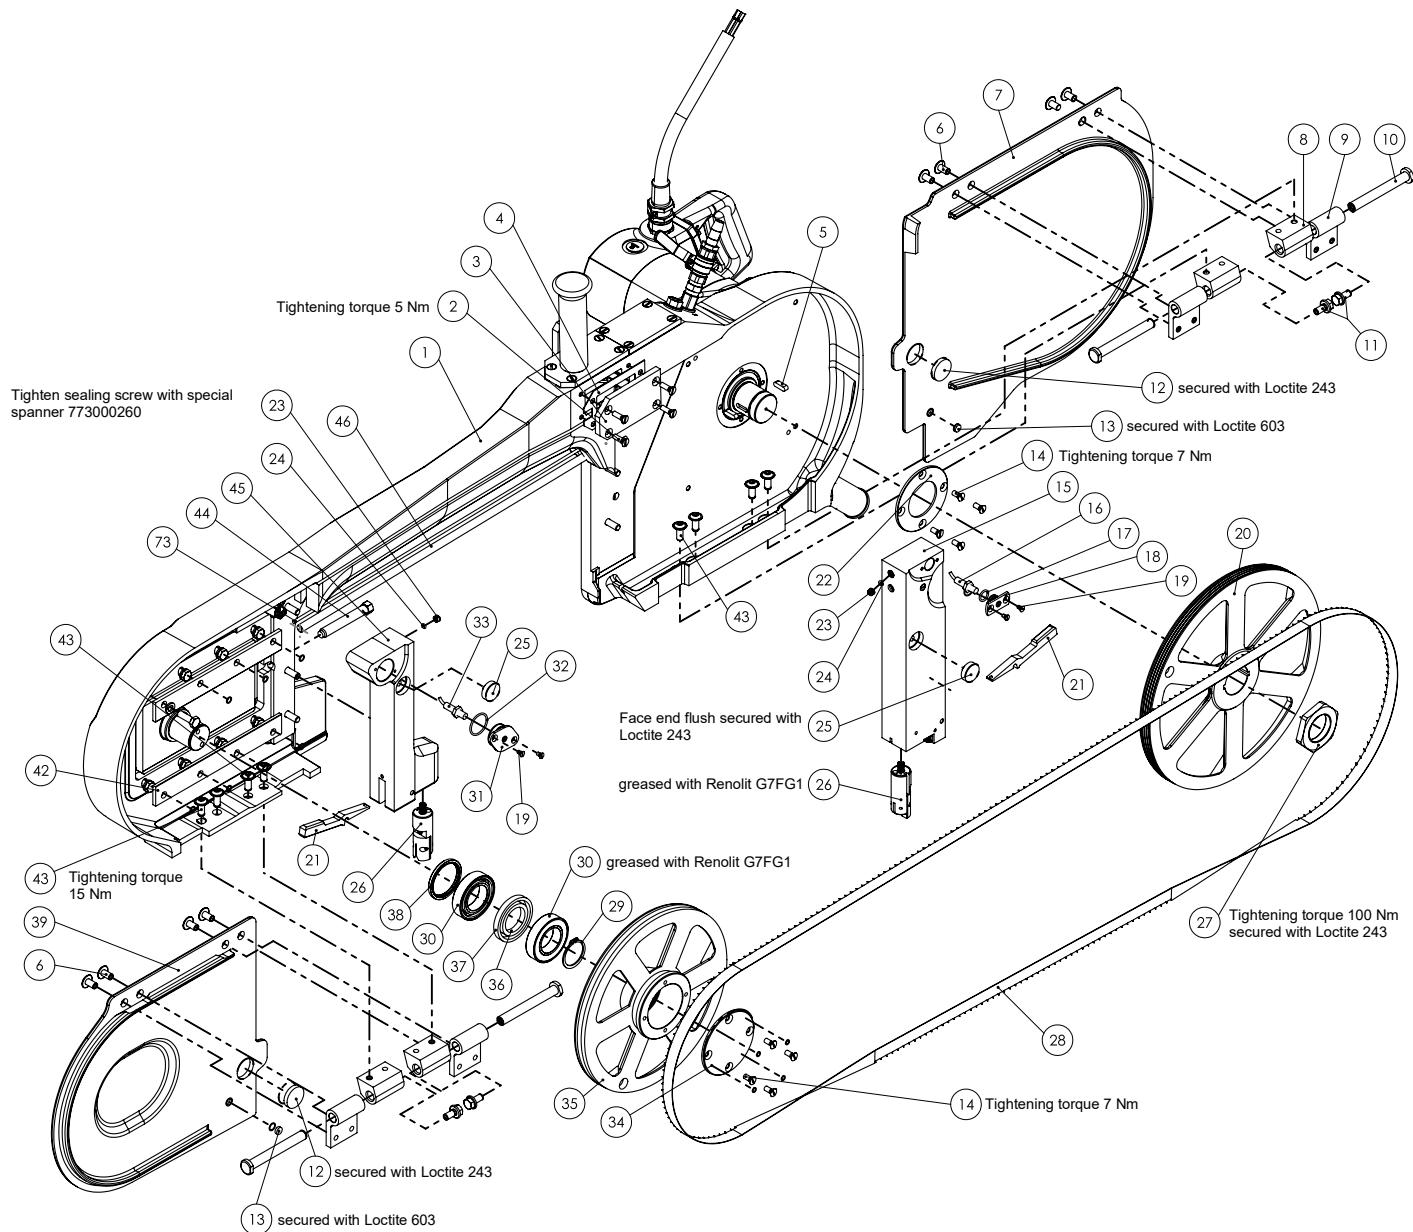

Spare parts list splitting saw SB 287 E 42 V 50 Hz (110890916)

43	001328005	Fillister head screw	8
44	003008941	Tensioning screw	1
45	007016217	Ledge, front complete	1
46	003009254	Water pipe	1
47	003005383	Metal gearwheel	1
48	003007794	Carrier	1
49	001325999	Hexagon screw	6
50	001326506	Countersunk screw	1
51	003007806	Washer	1
52	001312356	Retaining ring	1
53	001345803	Tapered roller bearing	2
54	001305459	Feather key	2
55	003009245	Bearing bolt	1
56	001307218	Cylindrical pin	2
57	001317757	O-ring	1
58	001325543	Elbow union	1
59	001325556	Cable gland	1
60	001368622	Screw plug	1
61	001370908	Reducing nipple	1
62	001606516	Straight screw-in socket	1
63	001362005	Water lever	1
64	001313102	Sealing ring	1
65	001366205	Grommet with external thread	1
66	003009241	Seal	1
67	003009239	Cover	1
68	003012640	Handle	1
69	003009490	Cover	1
70	001317004	Spring washer	1
71	001325934	Hexagon screw	1
72	001605028	Terminal	3
73	001601780	Line, complete	1
74	003009231	Guide plate	1
75	003006939	Guide ledge	2
76	003009232	Bearing bolt	1
77	001368634	Sealing plug	6
78	001326019	Cylinder head screw	6
79	001368626	Screw plug	2
80	001300248	Hexagon nut	1
81	001310510	Washer	3
82	003009251	Suspension lever	1
83	003009252	Threaded bolt	1
84	008015267	Motor, complete	1
85	001609619	Sealing ring	1
Accessories, included in scope of supply			
	001963363	Torque wrench	1
	001365618	EFA special grease	1

Spare parts list splitting saw SB 287 E 42 V 50 Hz (110890916)