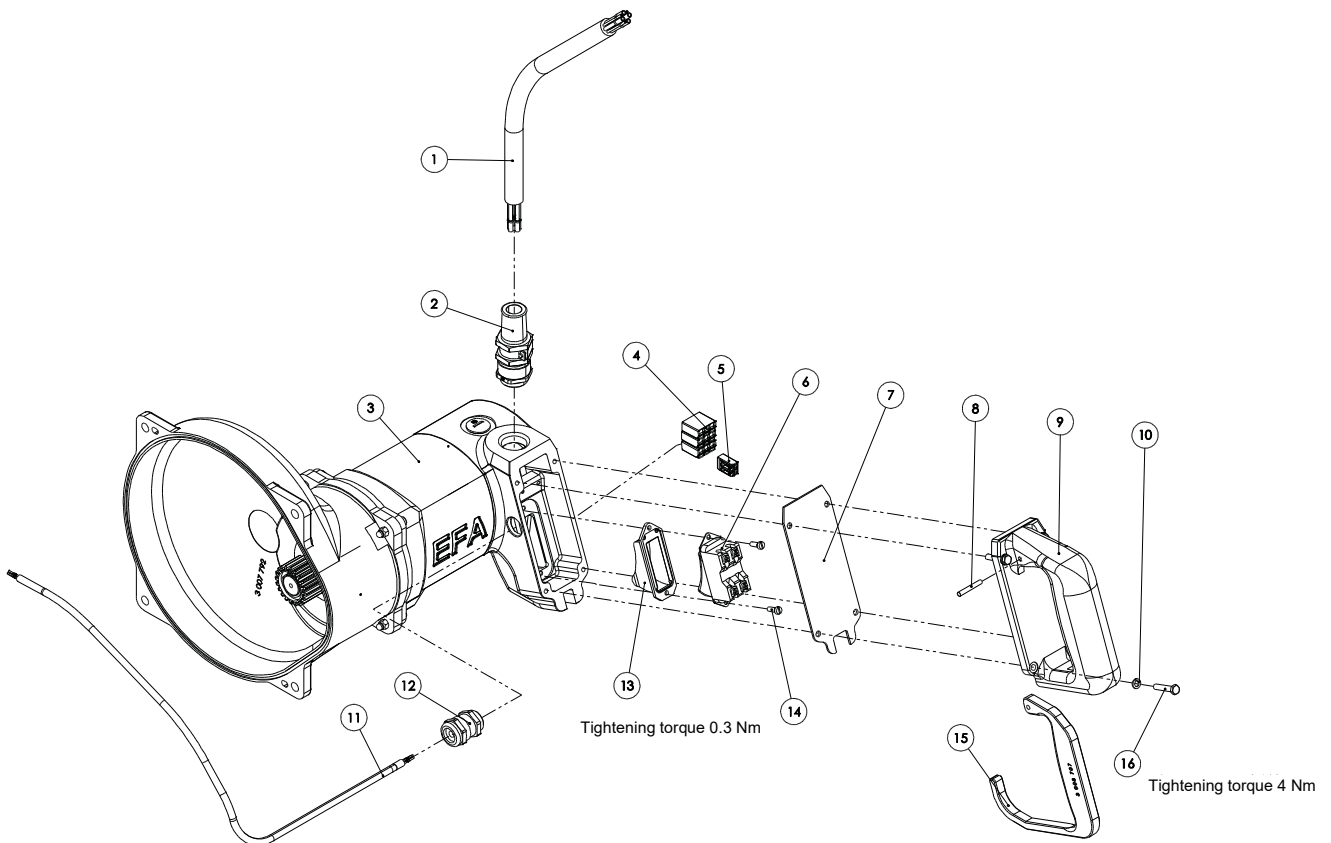

Spare parts list splitting saw SB 287 E 42 V 50 Hz (110890916)

Motor, complete (008015267)			
Item no.	Part number	Part description	Quantity
1	001601807	Line, complete	1
2	001325590	Cable gland	1
3	007011995	Motor, complete	1
4	001605041	Terminal	3
5	001605028	Terminal	1
6	002000291	Switch	1
7	003008804	Seal	1
8	001307223	Cylindrical pin	1
9	003008706	Switching handle	1
10	001317001	Spring washer	4
11	001601742	Line, complete	1
12	001325556	Cable gland	1
13	007006123	Cover cap, complete	1
14	001326103	Cylinder head screw	2
15	003008707	Operating lever	1
16	001325947	Hexagon screw	4