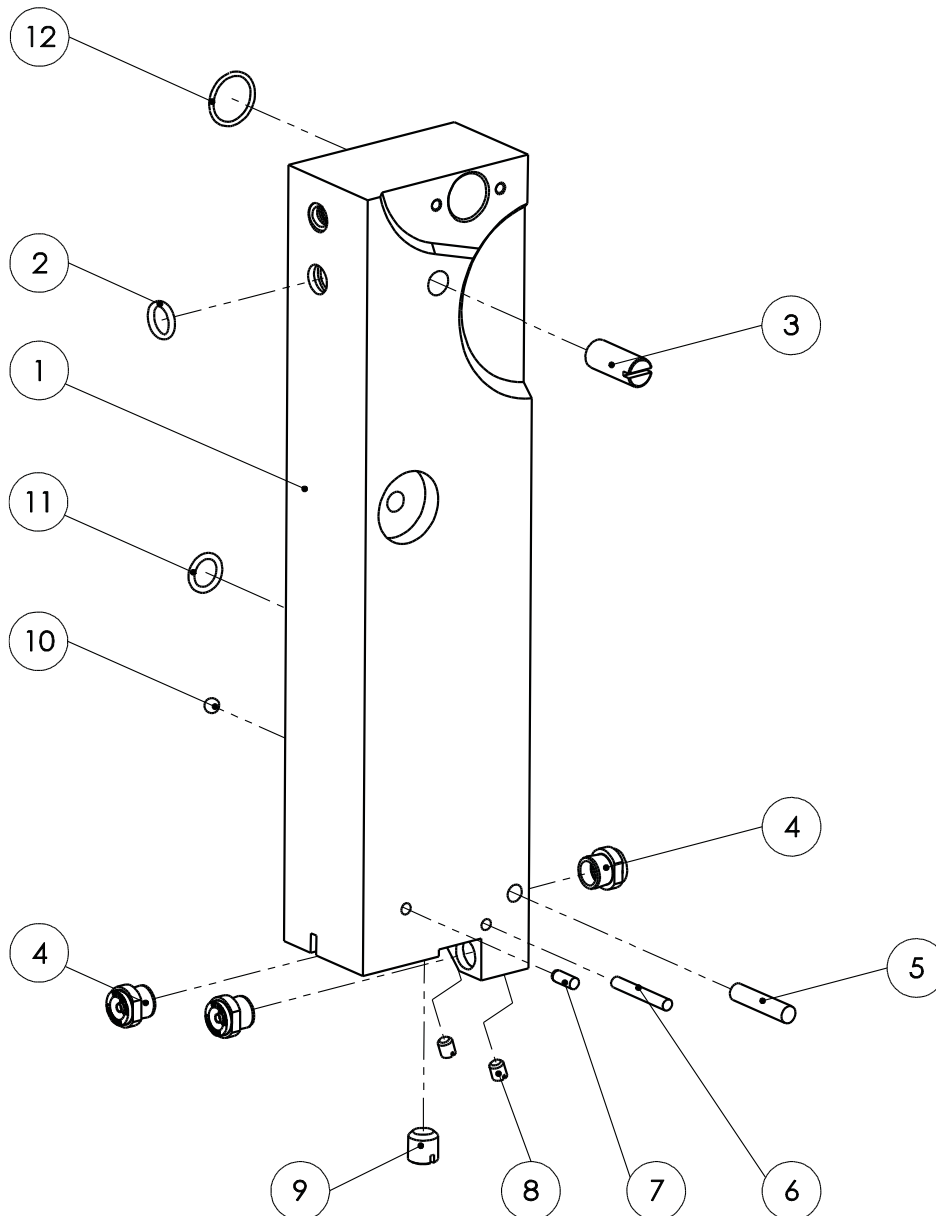

# Spare parts list splitting saw SB 287 E 42 V 50 Hz (110890916)

Spare parts list splitting saw SB 287 E 42 V 50 Hz (110890916)

		<b>Bracket assembly, complete (007009235)</b>	
Item no.	Part number	Part description	Quantity
1	001326118	Cylinder head screw	2
2	001326302	Grub screw	1
3	001362674	Compression spring	1
4	002000259	HM plate	1
5	003009235	Bracket	1
6	003009255	HM guide	2
7	003009634	Fibre guide	1

Spare parts list splitting saw SB 287 E 42 V 50 Hz (110890916)

 <b>Ledge, front assembly, complete (007016217)</b>			
Item no.	Part number	Part description	Quantity
1	003016217	Ledge, front	1
2	001312662	O-ring	1
3	001307217	Cylindrical pin	1
4	001342510	Ball	1
5	001342506	Ball	1
6	001306409	Cylindrical pin	1
7	001321616	O-ring	1

Spare parts list splitting saw SB 287 E 42 V 50 Hz (110890916)

Ledge, rear assembly, complete (007015226)

Item no.	Part number	Part description	Quantity
1	003015226	Ledge, rear	1
2	001312662	O-ring	1
3	002000296	Grub screw	1
4	001610223	Full-cone nozzle	3
5	001307217	Cylindrical pin	1
6	001307223	Cylindrical pin	1
7	001306409	Cylindrical pin	1
8	002000298	Grub screw	2
9	002000297	Grub screw	1
10	001342506	Ball	1
11	001312662	O-ring	1
12	001317785	O-ring	1

Dimensional drawing