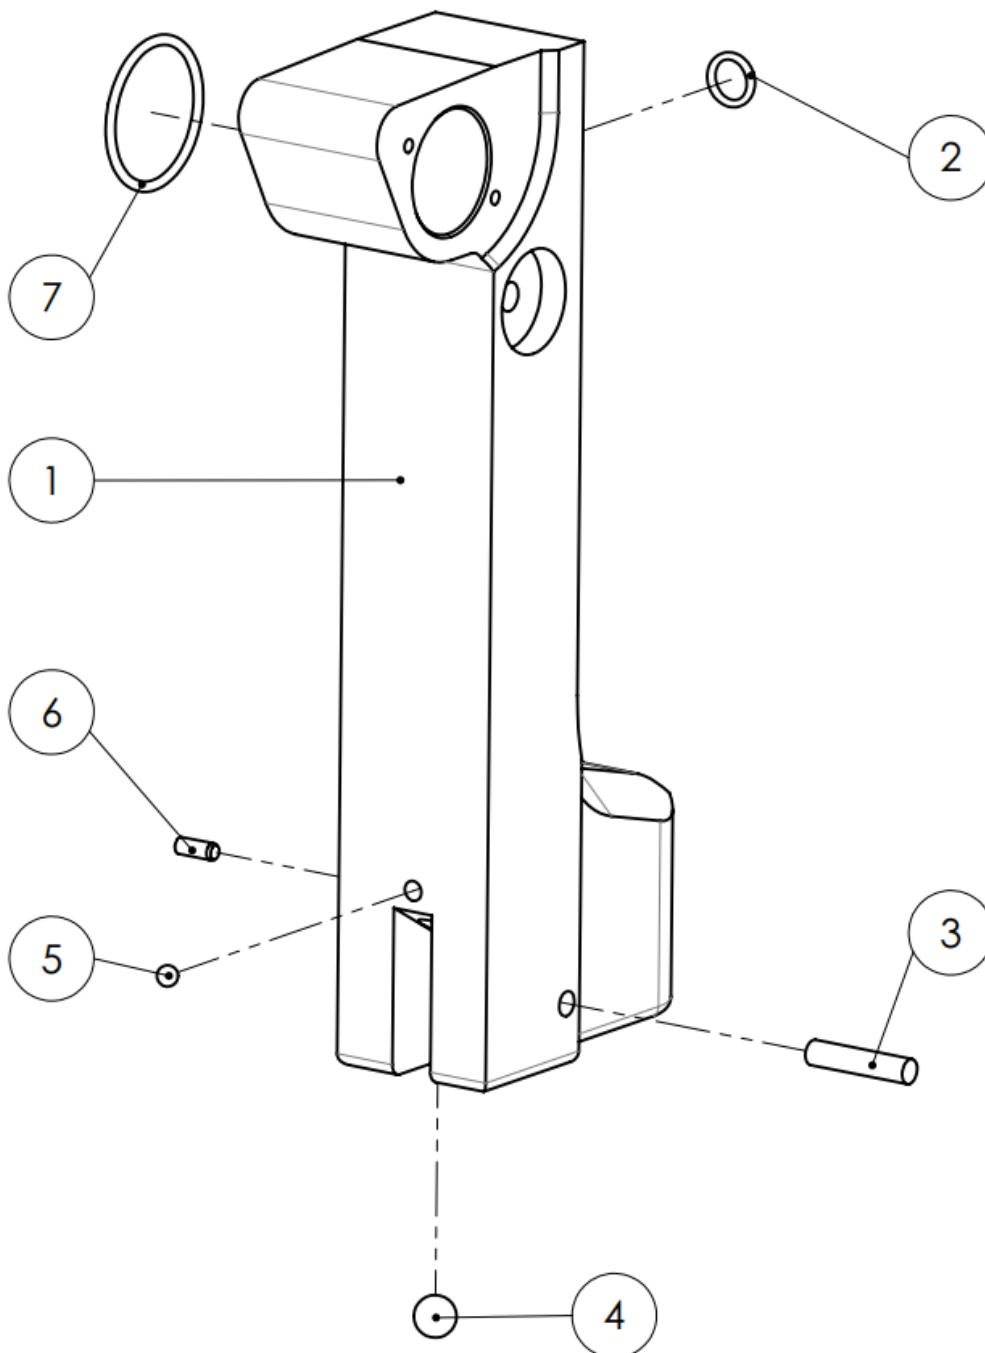

Spare parts list splitting saw SB 287 E 42 V 50 Hz (110890916)

 <b>Motor, complete (007011995)</b>			
Item no.	Part number	Part description	Quantity
1	001312417	Retaining ring	2
2	003004112	Drive wheel	1
3	001344328	Sealing ring	1
4	001326102	Cylinder head screw	3
5	003008370	Bearing cover	1
6	003007792	Housing	1
7	001304702	Cap nut with clamping part	4
8	001340238	Deep-groove ball bearing	1
9	001305415	Feather key	1
10	007008952	Armature shaft, complete	1
11	001340237	Deep-groove ball bearing	1
12	001314603	Wave lock washer	1
13	001326007	Cylinder head screw	8
14	001317001	Spring washer	4
15	003008948	Intermediate flange	1
16	001317731	O-ring	2
17	007008826	Stator housing, complete	1
18	003008945	Housing	1
19	001368640	Blanking plug with O-ring	1
20	001326409	Countersunk screw	4
21	001317003	Spring washer	2
22	001325915	Hexagon screw	2

# Spare parts list splitting saw SB 287 E 42 V 50 Hz (110890916)

Spare parts list splitting saw SB 287 E 42 V 50 Hz (110890916)

		<b>Bracket assembly, complete (007009235)</b>	
Item no.	Part number	Part description	Quantity
1	001326118	Cylinder head screw	2
2	001326302	Grub screw	1
3	001362674	Compression spring	1
4	002000259	HM plate	1
5	003009235	Bracket	1
6	003009255	HM guide	2
7	003009634	Fibre guide	1

Spare parts list splitting saw SB 287 E 42 V 50 Hz (110890916)

 <b>Ledge, front assembly, complete (007016217)</b>			
Item no.	Part number	Part description	Quantity
1	003016217	Ledge, front	1
2	001312662	O-ring	1
3	001307217	Cylindrical pin	1
4	001342510	Ball	1
5	001342506	Ball	1
6	001306409	Cylindrical pin	1
7	001321616	O-ring	1