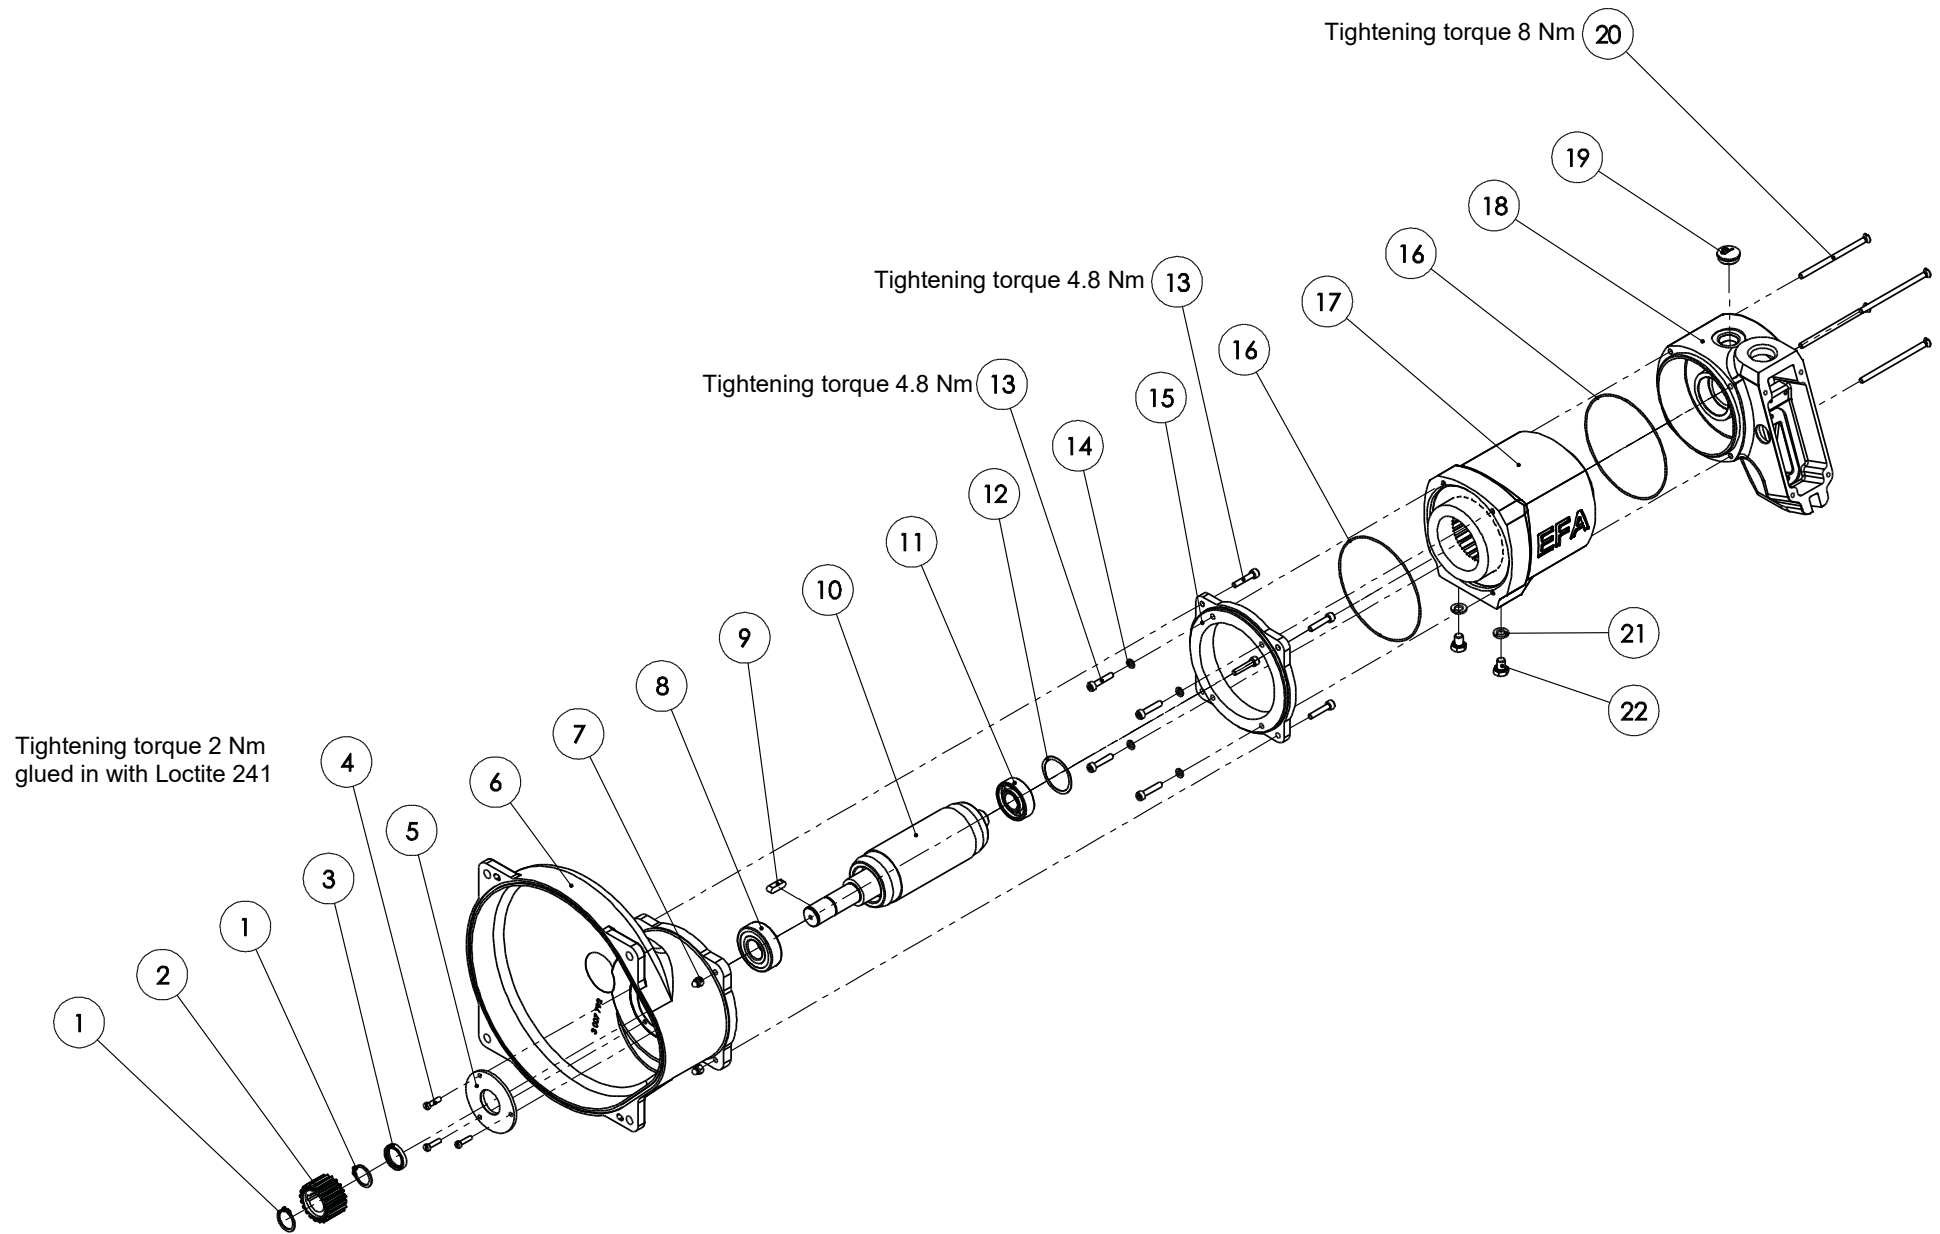

## Spare parts list splitting saw SB 287 E 42 V 50 Hz (110890916)

 <span style="margin-left: 100px;"><b>Motor, complete (008015267)</b></span>			
Item no.	Part number	Part description	Quantity
1	001601807	Line, complete	1
2	001325590	Cable gland	1
3	007011995	Motor, complete	1
4	001605041	Terminal	3
5	001605028	Terminal	1
6	002000291	Switch	1
7	003008804	Seal	1
8	001307223	Cylindrical pin	1
9	003008706	Switching handle	1
10	001317001	Spring washer	4
11	001601742	Line, complete	1
12	001325556	Cable gland	1
13	007006123	Cover cap, complete	1
14	001326103	Cylinder head screw	2
15	003008707	Operating lever	1
16	001325947	Hexagon screw	4

Spare parts list splitting saw SB 287 E 42 V 50 Hz (110890916)

 <b>Motor, complete (007011995)</b>			
Item no.	Part number	Part description	Quantity
1	001312417	Retaining ring	2
2	003004112	Drive wheel	1
3	001344328	Sealing ring	1
4	001326102	Cylinder head screw	3
5	003008370	Bearing cover	1
6	003007792	Housing	1
7	001304702	Cap nut with clamping part	4
8	001340238	Deep-groove ball bearing	1
9	001305415	Feather key	1
10	007008952	Armature shaft, complete	1
11	001340237	Deep-groove ball bearing	1
12	001314603	Wave lock washer	1
13	001326007	Cylinder head screw	8
14	001317001	Spring washer	4
15	003008948	Intermediate flange	1
16	001317731	O-ring	2
17	007008826	Stator housing, complete	1
18	003008945	Housing	1
19	001368640	Blanking plug with O-ring	1
20	001326409	Countersunk screw	4
21	001317003	Spring washer	2
22	001325915	Hexagon screw	2

# Spare parts list splitting saw SB 287 E 42 V 50 Hz (110890916)

Spare parts list splitting saw SB 287 E 42 V 50 Hz (110890916)

		<b>Bracket assembly, complete (007009235)</b>	
Item no.	Part number	Part description	Quantity
1	001326118	Cylinder head screw	2
2	001326302	Grub screw	1
3	001362674	Compression spring	1
4	002000259	HM plate	1
5	003009235	Bracket	1
6	003009255	HM guide	2
7	003009634	Fibre guide	1