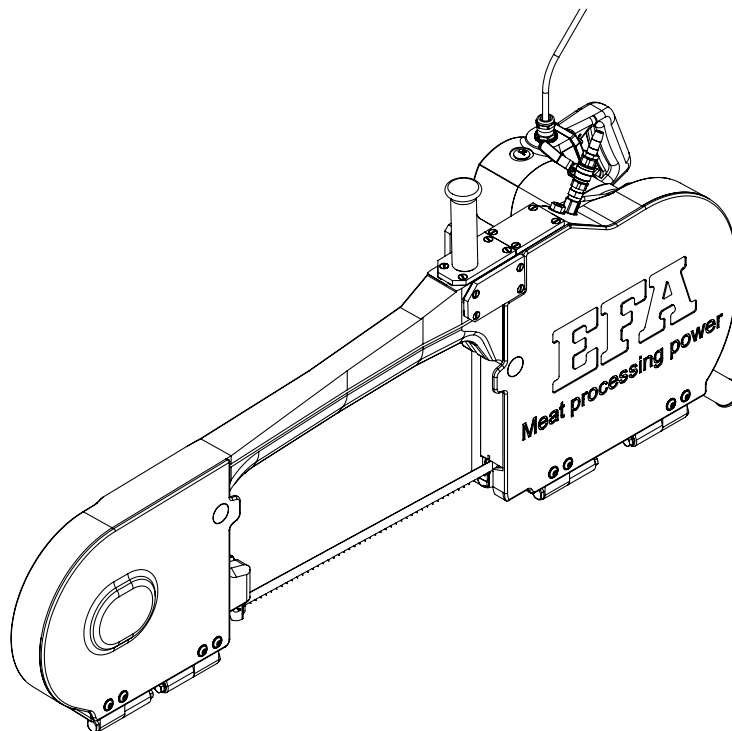

## Spare parts list

**SB 287 E Splitting saw**

**42 V 50 Hz**

**110890916**

**Schmid und Wezel GmbH**

Maschinenfabrik

Maybachstrasse 2

D-75433 Maulbronn

 <b>SB 287 E Splitting saw (110890916)</b>			
Item no.	Part number	Part description	Quantity
1	003015392	Housing surface-ground	1
2	001326406	Countersunk screw	12
3	003009342	Cover	1
4	003009206	Seal	2
5	001305415	Feather key	2
6	001328004	Fillister head screw	8
	007016149	Motor cover blasted vst. (Pos. 12, 13 & 7)	1
7	003015393	Motor cover surface-ground	1
8	003014565	Fixed hinge	4
9	003015327	Hinge	4
10	003015319	Bolt	4
11	001326900	Hexagon screw with flange	4
12	003009237	Washer	2
13	003016141	Washer	2
14	001326402	Countersunk screw	8
15	007015226	Ledge, rear complete	1
16	001601227	Inductive sensor	1
17	001317705	O-ring	1
18	003014384	Sensor base, rear	1
19	001326404	Countersunk screw	4
20	003009136	Guide pulley, rear	1
21	007009835	Lever, complete	2
22	003009240	Cover plate	1
23	003013454	Sealing screw	2
24	001312656	O-ring	2
25	002000306	Magnetic clamp system	2
26	007009235	Bracket, complete	2
27	003009246	Hexagon nut	1
28	001363702	Saw band	1
29	001312432	Retaining ring	1
30	001345330	Deep-groove ball bearing	2
31	003014383	Sensor base, front	1
32	001317714	O-ring	1
33	001601227	Inductive sensor	1
34	003009238	Cover	1
35	003009137	Guide pulley, front	1
36	003006724	Spacer ring	1
37	003006725	Spacer ring	1
38	001344236	Sealing ring	1
	007016148	Tension wheel cover blasted vst. (Pos. 12, 13 & 39)	1
39	003015390	Tension wheel cover surface-ground	1
40	001325914	Hexagon screw	12
41	001317003	Spring washer	18
42	003006436	Guide ledge	2

# Spare parts list splitting saw SB 287 E 42 V 50 Hz (110890916)