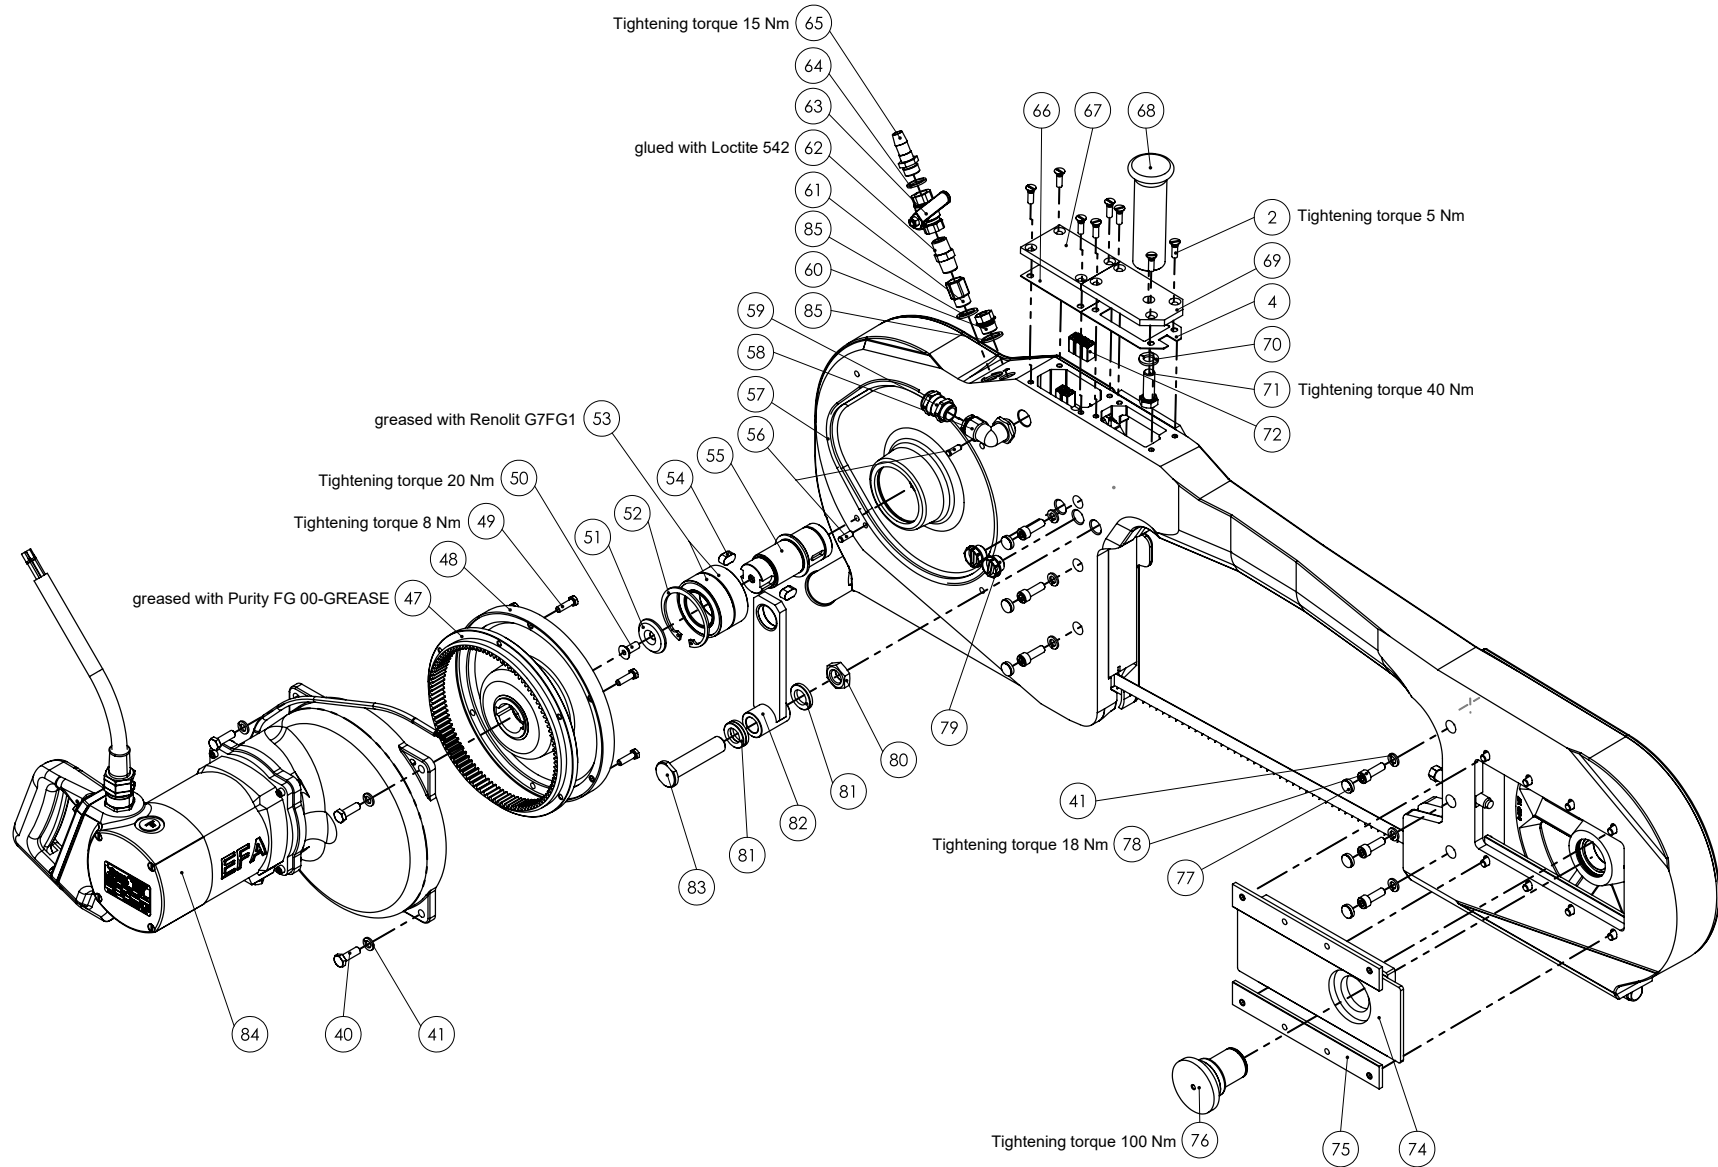

Spare parts list splitting saw SB 287 E 42 V 50 Hz (110890916)

Spare parts list splitting saw SB 287 E 42 V 50 Hz (110890916)

Motor, complete (008015267)			
Item no.	Part number	Part description	Quantity
1	001601807	Line, complete	1
2	001325590	Cable gland	1
3	007011995	Motor, complete	1
4	001605041	Terminal	3
5	001605028	Terminal	1
6	002000291	Switch	1
7	003008804	Seal	1
8	001307223	Cylindrical pin	1
9	003008706	Switching handle	1
10	001317001	Spring washer	4
11	001601742	Line, complete	1
12	001325556	Cable gland	1
13	007006123	Cover cap, complete	1
14	001326103	Cylinder head screw	2
15	003008707	Operating lever	1
16	001325947	Hexagon screw	4